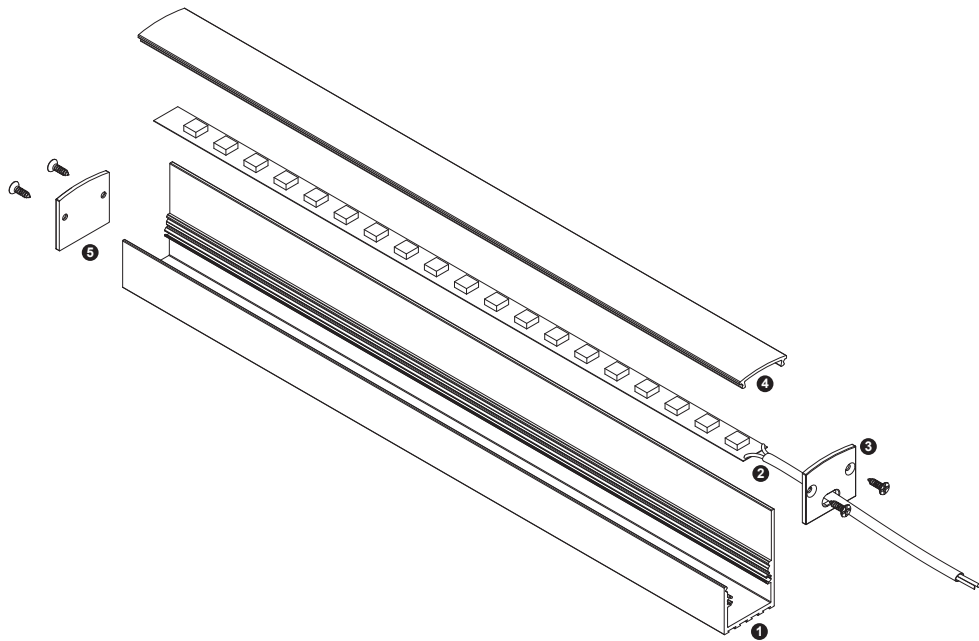

Unit:mm

Aluminium LED Profile LW-AT13

	Name	Code	Material	Color	Other
①	Aluminum Profile	AT13	Aluminum	Silver / White / Black / RAL color	
②	LED strip	-	-	-	MAX. 19.2 W/m
④	Endcap (with hole)	AT13-Cap-H	Aluminum	Silver / Black	-
⑤	Endcap (without hole)	AT13-Cap	Aluminum	Silver / Black	-

③ Optional Diffuser(PMMA/PC)

Color	Light Transmittance	Code
Opal	33%	AT11-O
Milky	-	-
Frosted	60%	AT11-F
Clear Lens	95%	AT11-C

RECESSED INSTALLING INSTRUCTIONS