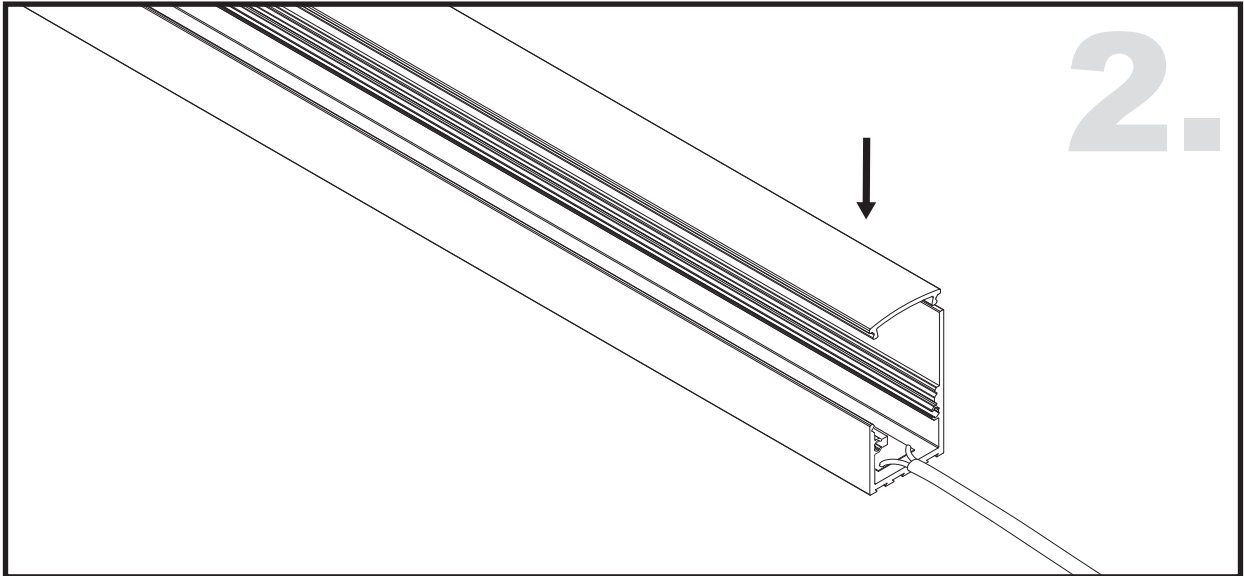

Unit:mm

Aluminium LED Profile LW-AT13

	Name	Code	Material	Color	Other
①	Aluminum Profile	AT13	Aluminum	Silver / White / Black / RAL color	
②	LED strip	-	-	-	MAX. 19.2 W/m
④	Endcap (with hole)	AT13-Cap-H	Aluminum	Silver / Black	-
⑤	Endcap (without hole)	AT13-Cap	Aluminum	Silver / Black	-

③ Optional Diffuser(PMMA/PC)

Color	Light Transmittance	Code
Opal	33%	AT11-O
Milky	-	-
Frosted	60%	AT11-F
Clear Lens	95%	AT11-C

RECESSED INSTALLING INSTRUCTIONS