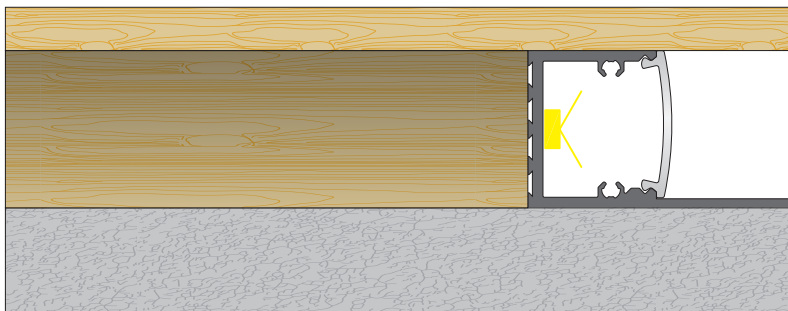

NEW PRODUCT INSTALLATIONS

- Recessed
- For AT13