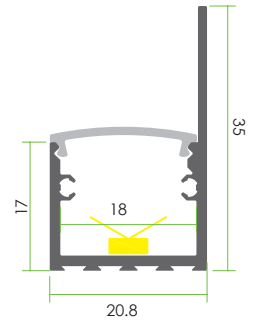

NEW PRODUCT

NEW

**DIRECT OR INDIRECT ILLUMINATING
FOR ON-WALL STRUCTURES**

40°

Accessory

ITEM NO.: **LW-AT13**

Aluminum Profile
Code: AT13

Aluminum Endcap
(with/without hole)
Code: AT13-Cap
Code: AT13-Cap-H

< 19.2W/m

Optional Diffuser(PMMA)

					
Dimensions(mm)	Max strip width	Opal	Milky	Frosted	Clear
20.8*35	18mm	✓	/	✓	✓
Code		AT11-O	/	AT11-F	AT11-C
Light Transmittance		33%	/	60%	95%

Stocked length availability:2m,2.5m.Customized length below 6m upon your request.