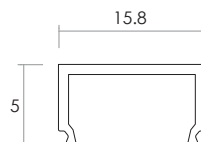

③ Optional Diffuser(PMMA/PC)

Color	Light Transmittance	Code
Opal	51%	D007-O
Milky	56%	D007-M
Frosted	65%	D007-F
Clear	95%	D007-C