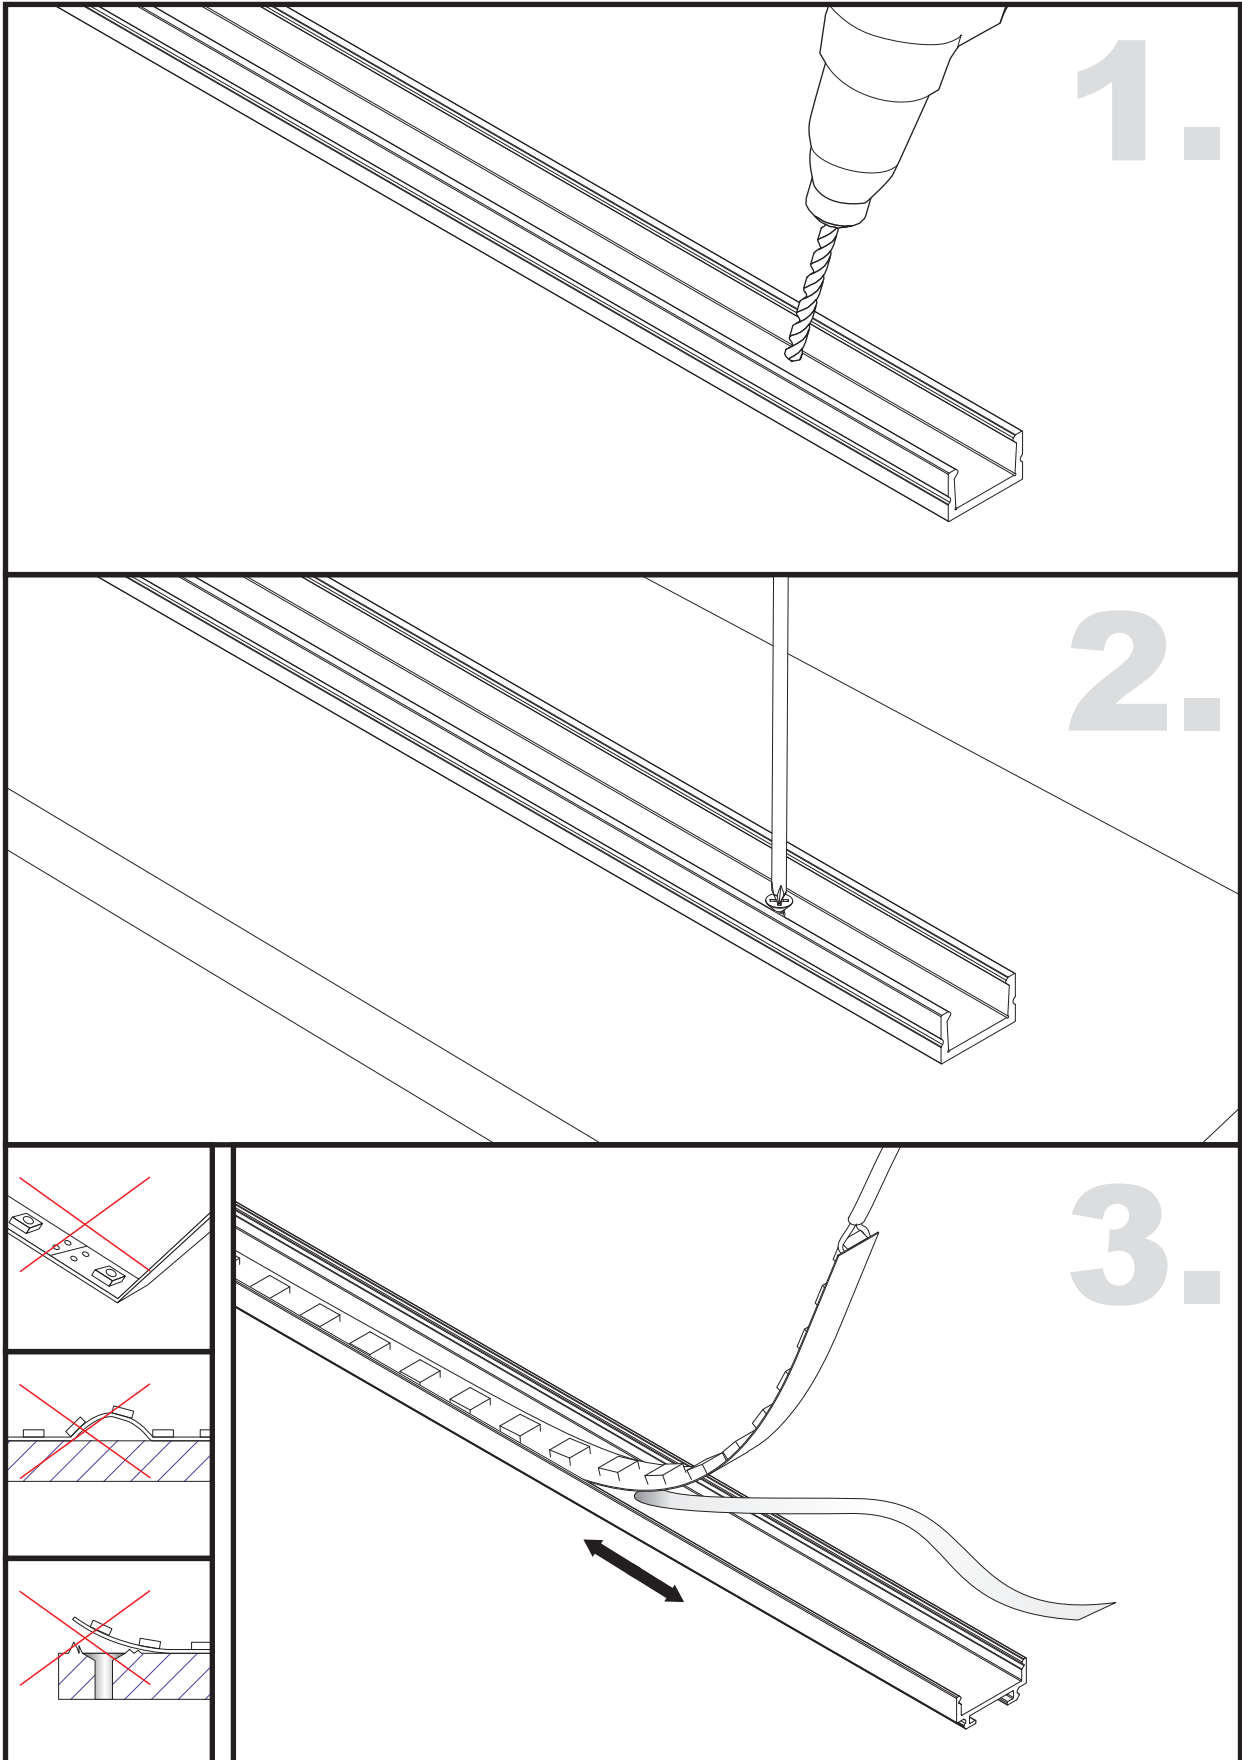

Aluminium LED Profile LW-AT2N

Unit:mm

	Name	Code	Material	Color	Others
①	Plastic Clip	AT2N-Clip-PVC	Plastic	Grey	
②	Aluminum Profile 2	AT2N	Aluminum	Silver / White / Black / RAL color	
④	LED strip	-	-	-	MAX. 19.2W/m
⑤	Endcap (with hole)	AT2N-Cap-H	Plastic	Grey / White / Black	-
⑥	Endcap (without hole)	AT2N-Cap	Plastic	Grey / White / Black	-
⑦	Metal Clip	AT11-Clip-M	Stainless Steel	ecru	-

③ Optional Diffuser(PMMA/PC)

Color	Light Transmittance	Code
Opal	51%	D007-O
Milky	56%	D007-M
Frosted	65%	D007-F
Clear	95%	D007-C

Surface

INSTALLING INSTRUCTIONS

METAL CLIP INSTALLING INSTRUCTIONS