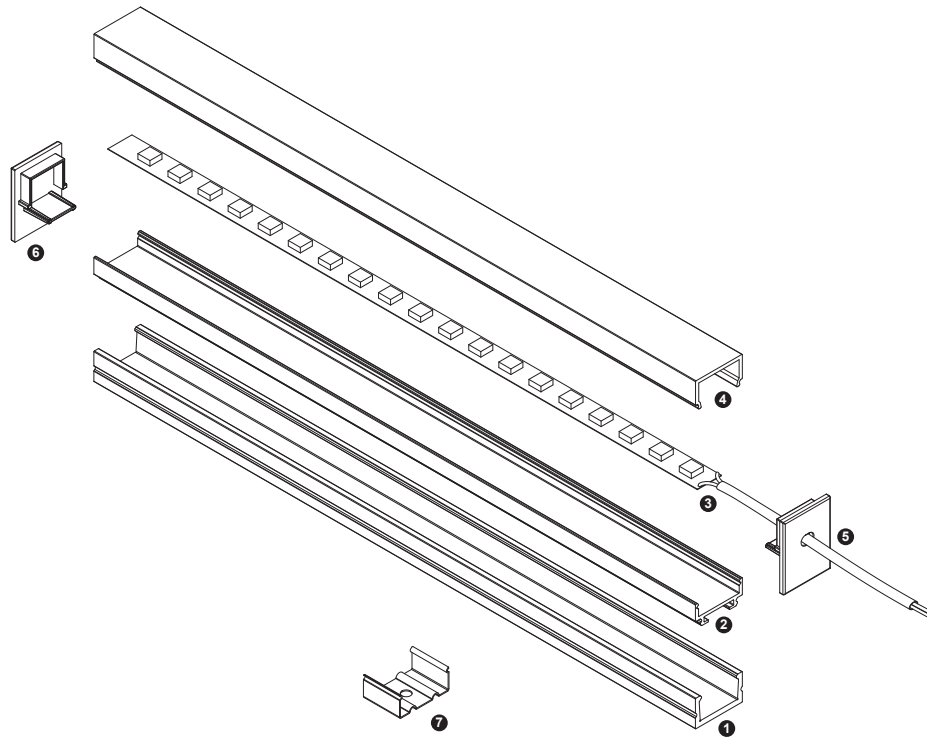

Aluminium LED Profile LW-AT2N

Unit:mm

	Name	Code	Material	Color	Others
①	Plastic Clip	AT2N-Clip-PVC	Plastic	Grey	
②	Aluminum Profile 2	AT2N	Aluminum	Silver / White / Black / RAL color	
④	LED strip	-	-	-	MAX. 19.2W/m
⑤	Endcap (with hole)	AT2N-Cap-H	Plastic	Grey / White / Black	-
⑥	Endcap (without hole)	AT2N-Cap	Plastic	Grey / White / Black	-
⑦	Metal Clip	AT11-Clip-M	Stainless Steel	ecru	-

③ Optional Diffuser(PMMA/PC)

Color	Light Transmittance	Code
Opal	51%	D007-O
Milky	56%	D007-M
Frosted	65%	D007-F
Clear	95%	D007-C

Surface

INSTALLING INSTRUCTIONS

METAL CLIP INSTALLING INSTRUCTIONS