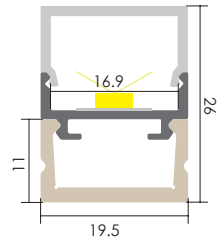

CEILING SERIES

Accessory

ITEM NO.: **LW-AT2N**

Aluminum Profile
Code: AT2N

Plastic Endcap
(with/without hole)
Code: AT2N-Cap
Code: AT2N-Cap-H

Plastic Clip
Code: AT2N-Clip-PVC

Metal Clip
Code: AT11-Clip-M

< 19.2W/m

Optional Diffuser(PMMA)

D007 type					
Dimensions(mm)	Max strip width	Opal	Milky	Frosted	Clear
19.5*26	16.9mm	√	√	√	√
Code		D007-O	D007-M	D007-F	D007-C
Light Transmittance		51%	56%	65%	95%

Stocked length availability:2m,2.5m.Customized length below 6m upon your request.