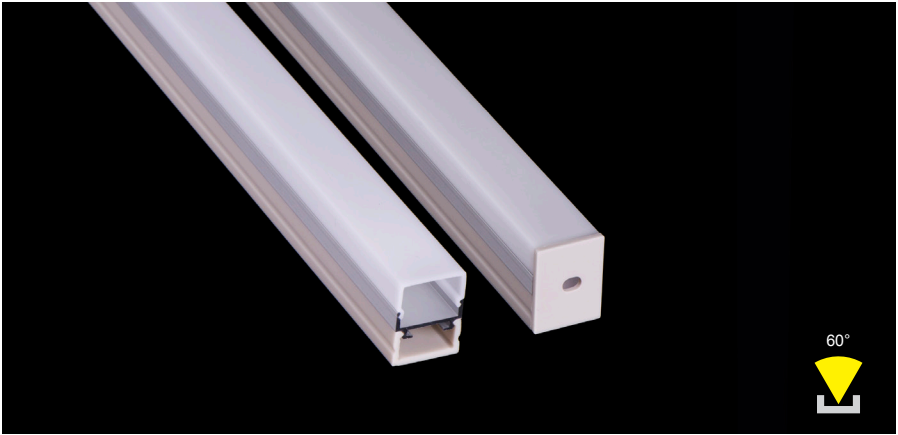

CEILING SERIES

Accessory

ITEM NO.: **LW-AT2N**

Aluminum Profile
Code: AT2N

Plastic Endcap
(with/without hole)
Code: AT2N-Cap
Code: AT2N-Cap-H

Plastic Clip
Code: AT2N-Clip-PVC

Metal Clip
Code: AT11-Clip-M

< 19.2W/m

Optional Diffuser(PMMA)

D007 type					
Dimensions(mm)	Max strip width	Opal	Milky	Frosted	Clear
19.5*26	16.9mm	√	√	√	√
Code		D007-O	D007-M	D007-F	D007-C
Light Transmittance		51%	56%	65%	95%

Stocked length availability:2m,2.5m.Customized length below 6m upon your request.