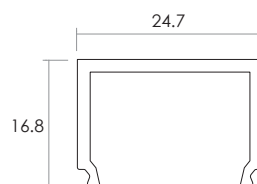

③ Optional Diffuser(PMMA/PC)

Color	Light Transmittance	Code
Opal	41%	AT9-O
Milky	-	-
Frosted	-	-
Clear	-	-