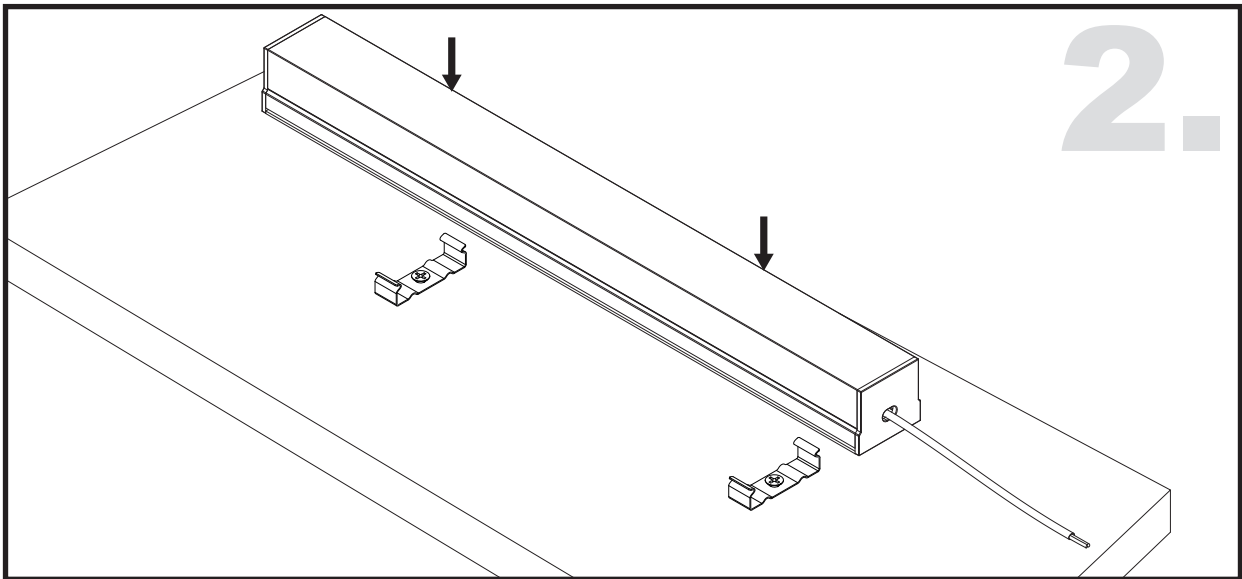

METAL CLIP INSTALLING INSTRUCTIONS