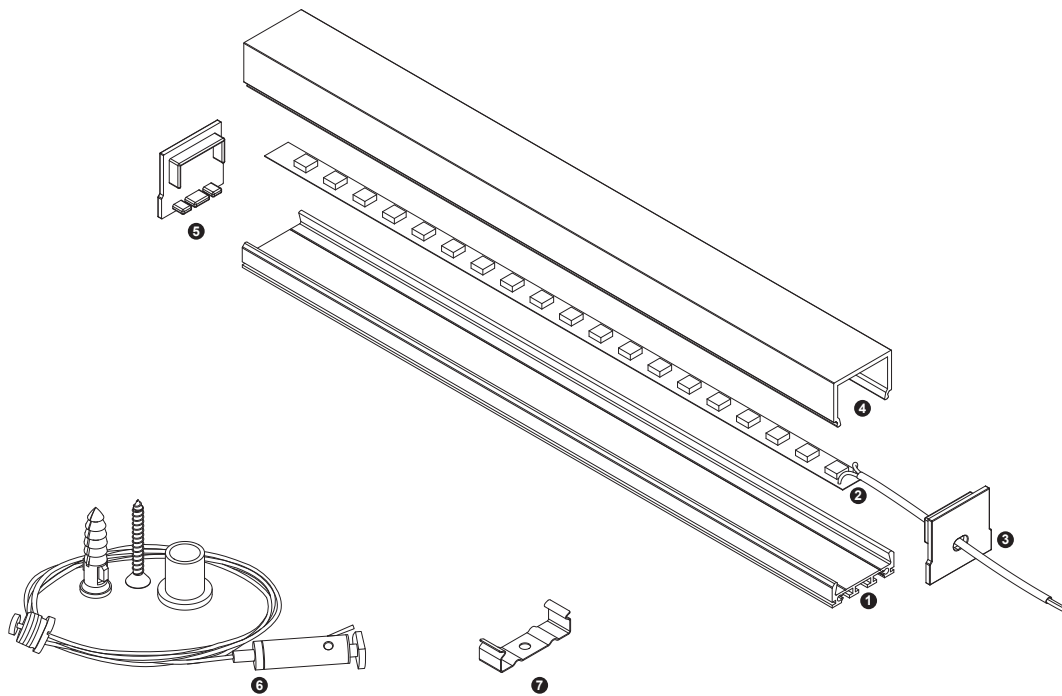

Unit:mm

Aluminium LED Profile LW-AT9

Surface

Suspended

	Name	Code	Material	Color	Other
①	Aluminum Profile	AT8	Aluminum	Silver / White / Black / RAL color	
②	LED strip	-	-	-	MAX. 19.2 W/m
④	Endcap (with hole)	AT9-Cap	Plastic	Silver / Black	-
⑤	Endcap (without hole)	AT9-Cap-H	Plastic	Silver / Black	-
⑥	Suspension Kits	Sus.Kits AT8	Stainless Steel	ecru	-
⑦	Metal Clip	AT8-Clip-M	Stainless Steel	ecru	-

③ Optional Diffuser(PMMA/PC)

Color	Light Transmittance	Code
Opal	41%	AT9-O
Milky	-	-
Frosted	-	-
Clear	-	-

METAL CLIP INSTALLING INSTRUCTIONS

SUSPENDED INSTALLING INSTRUCTIONS