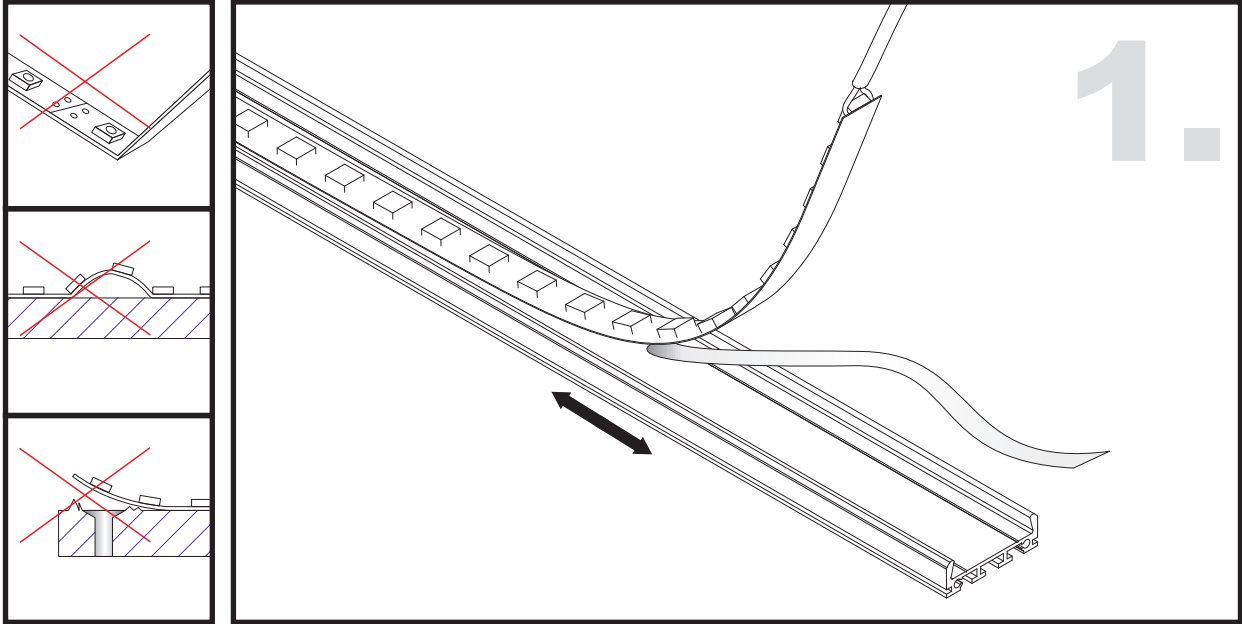

Unit:mm

Aluminium LED Profile LW-AT9

Surface

Suspended

	Name	Code	Material	Color	Other
①	Aluminum Profile	AT8	Aluminum	Silver / White / Black / RAL color	
②	LED strip	-	-	-	MAX. 19.2 W/m
④	Endcap (with hole)	AT9-Cap	Plastic	Silver / Black	-
⑤	Endcap (without hole)	AT9-Cap-H	Plastic	Silver / Black	-
⑥	Suspension Kits	Sus.Kits AT8	Stainless Steel	ecru	-
⑦	Metal Clip	AT8-Clip-M	Stainless Steel	ecru	-

③ Optional Diffuser(PMMA/PC)

Color	Light Transmittance	Code
Opal	41%	AT9-O
Milky	-	-
Frosted	-	-
Clear	-	-

METAL CLIP INSTALLING INSTRUCTIONS

SUSPENDED INSTALLING INSTRUCTIONS