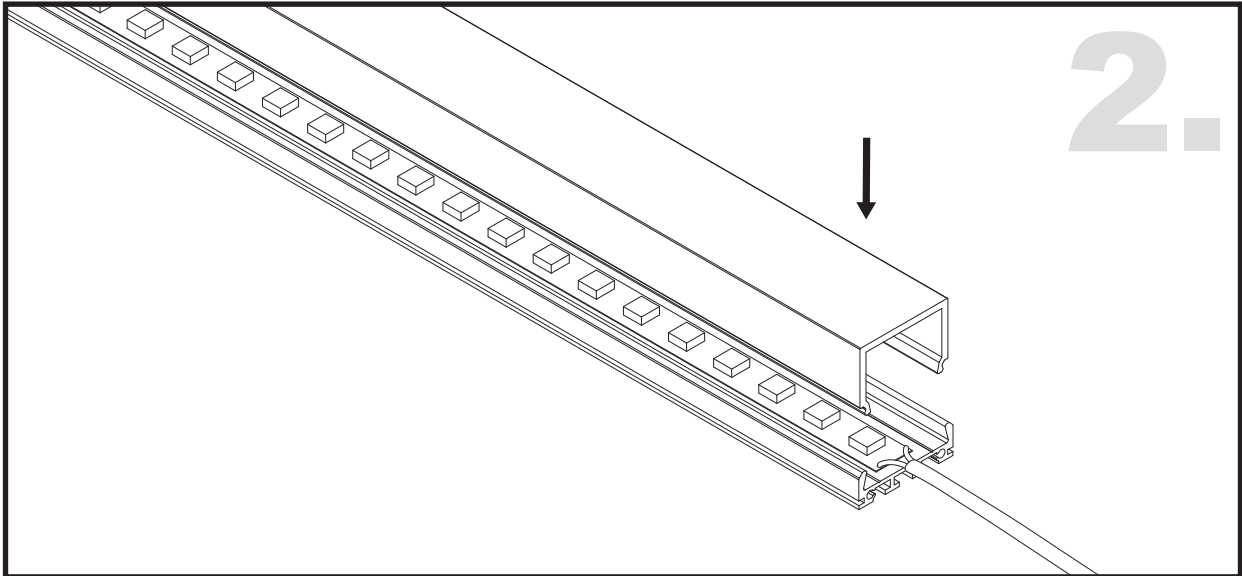

Unit:mm

Aluminium LED Profile LW-AT9

Surface

Suspended

	Name	Code	Material	Color	Other
①	Aluminum Profile	AT8	Aluminum	Silver / White / Black / RAL color	
②	LED strip	-	-	-	MAX. 19.2 W/m
④	Endcap (with hole)	AT9-Cap	Plastic	Silver / Black	-
⑤	Endcap (without hole)	AT9-Cap-H	Plastic	Silver / Black	-
⑥	Suspension Kits	Sus.Kits AT8	Stainless Steel	ecru	-
⑦	Metal Clip	AT8-Clip-M	Stainless Steel	ecru	-

③ Optional Diffuser(PMMA/PC)

Color	Light Transmittance	Code
Opal	41%	AT9-O
Milky	-	-
Frosted	-	-
Clear	-	-

METAL CLIP INSTALLING INSTRUCTIONS

SUSPENDED INSTALLING INSTRUCTIONS