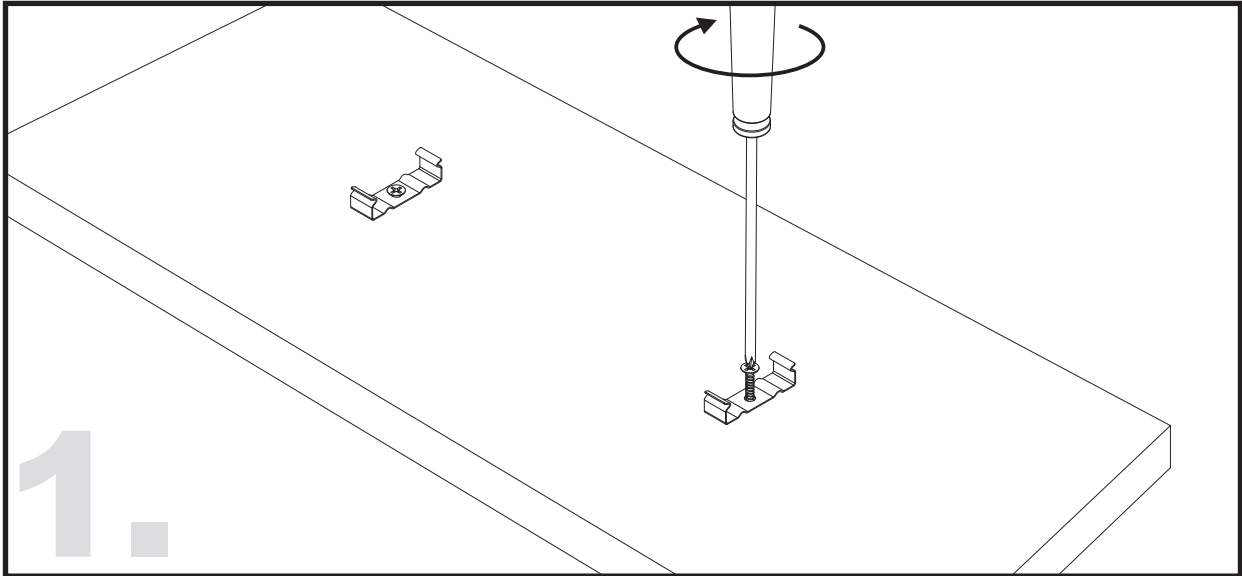

METAL CLIP INSTALLING INSTRUCTIONS