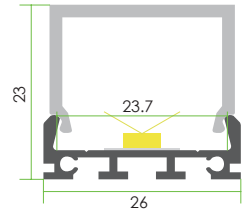

< 19.2W/m

Optional Diffuser(PC)

/					
Dimensions(mm)	Max strip width	Opal	Milky	Frosted	Clear
26*23	23.7mm	√	/	/	/
Code		AT9-O	/	/	/
Light Transmittance		41%	/	/	/

Stocked length availability:2m,2.5m.Customized length below 6m upon your request.

www.ledwide.com