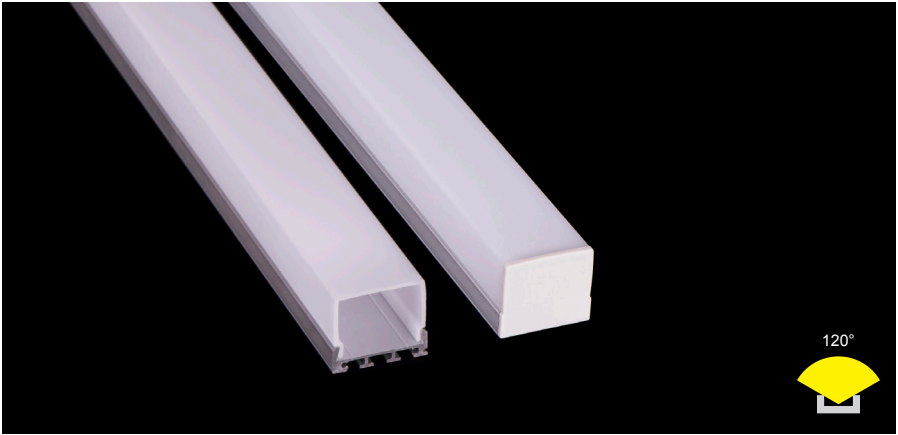

CEILING SERIES

Accessory

ITEM NO.: **LW-AT9**

Aluminum Profile
Code: AT8

Suspension Kits
Code: Sus.Kits AT8

Plastic Endcap
(with/without hole)
Code: AT9-Cap
Code: AT9-Cap-H

Metal Clip
Code: AT8-Clip-M

< 19.2W/m

Optional Diffuser(PC)

/					
Dimensions(mm)	Max strip width	Opal	Milky	Frosted	Clear
26*23	23.7mm	√	/	/	/
Code		AT9-O	/	/	/
Light Transmittance		41%	/	/	/

Stocked length availability:2m,2.5m.Customized length below 6m upon your request.