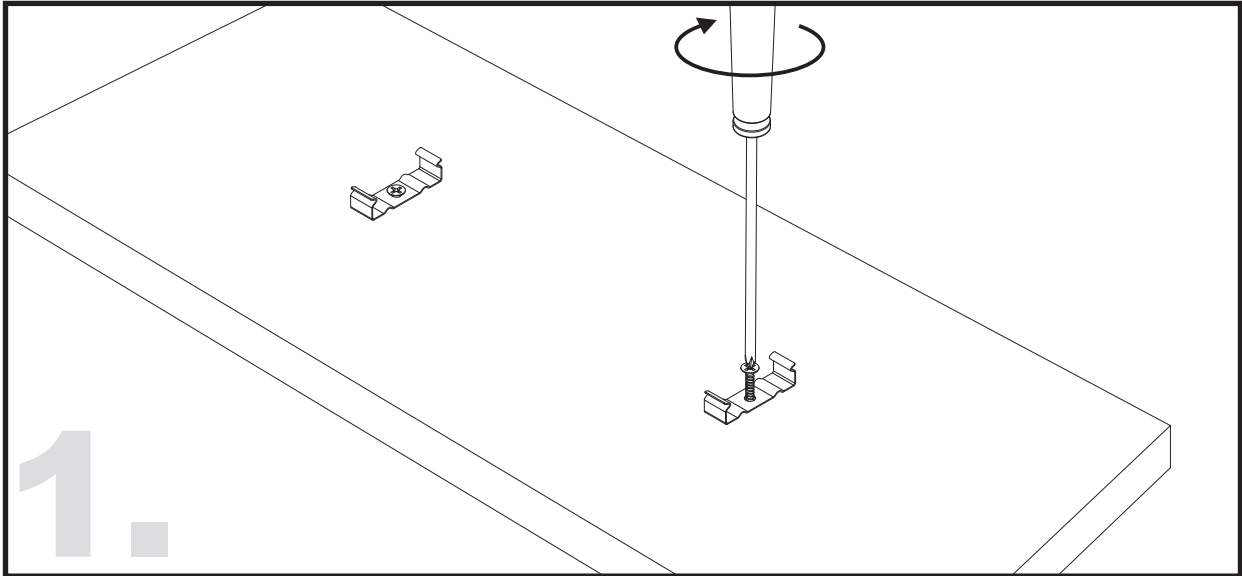

Unit:mm

Aluminium LED Profile LW-AT8

Surface

Suspended

	Name	Code	Material	Color	Other
①	Aluminum Profile	AT8	Aluminum	Silver / White / Black / RAL color	
②	LED strip	-	-	-	MAX. 19.2 W/m
④	Endcap (with hole)	AT8-Cap	Plastic	Silver / Black	-
⑤	Endcap (without hole)	AT8-Cap-H	Plastic	Silver / Black	-
⑥	Suspension Kits	Sus.Kits AT8	Stainless Steel	ecru	-
⑦	Metal Clip	AT8-Clip-M	Stainless Steel	ecru	-

③ Optional Diffuser(PMMA/PC)

Color	Light Transmittance	Code
Opal	38%	AT8-O
Milky	-	-
Frosted	-	-
Clear	-	-

METAL CLIP INSTALLING INSTRUCTIONS

SUSPENDED INSTALLING INSTRUCTIONS