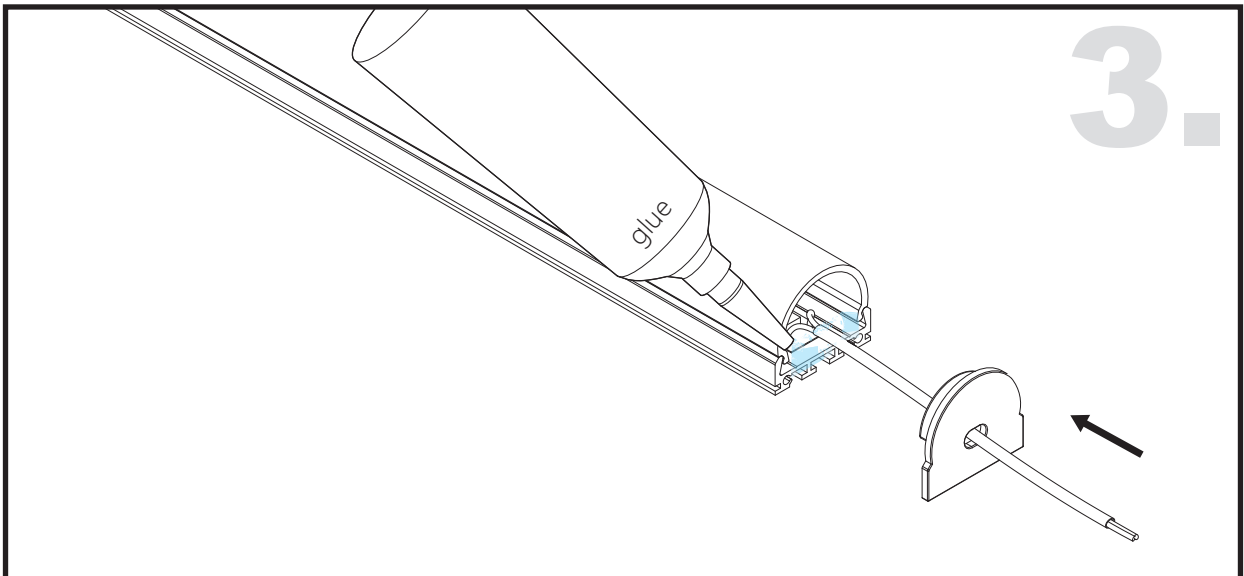

Unit:mm

Aluminium LED Profile LW-AT8

Surface

Suspended

	Name	Code	Material	Color	Other
①	Aluminum Profile	AT8	Aluminum	Silver / White / Black / RAL color	
②	LED strip	-	-	-	MAX. 19.2 W/m
④	Endcap (with hole)	AT8-Cap	Plastic	Silver / Black	-
⑤	Endcap (without hole)	AT8-Cap-H	Plastic	Silver / Black	-
⑥	Suspension Kits	Sus.Kits AT8	Stainless Steel	ecru	-
⑦	Metal Clip	AT8-Clip-M	Stainless Steel	ecru	-

③ Optional Diffuser(PMMA/PC)

Color	Light Transmittance	Code
Opal	38%	AT8-O
Milky	-	-
Frosted	-	-
Clear	-	-

METAL CLIP INSTALLING INSTRUCTIONS

SUSPENDED INSTALLING INSTRUCTIONS