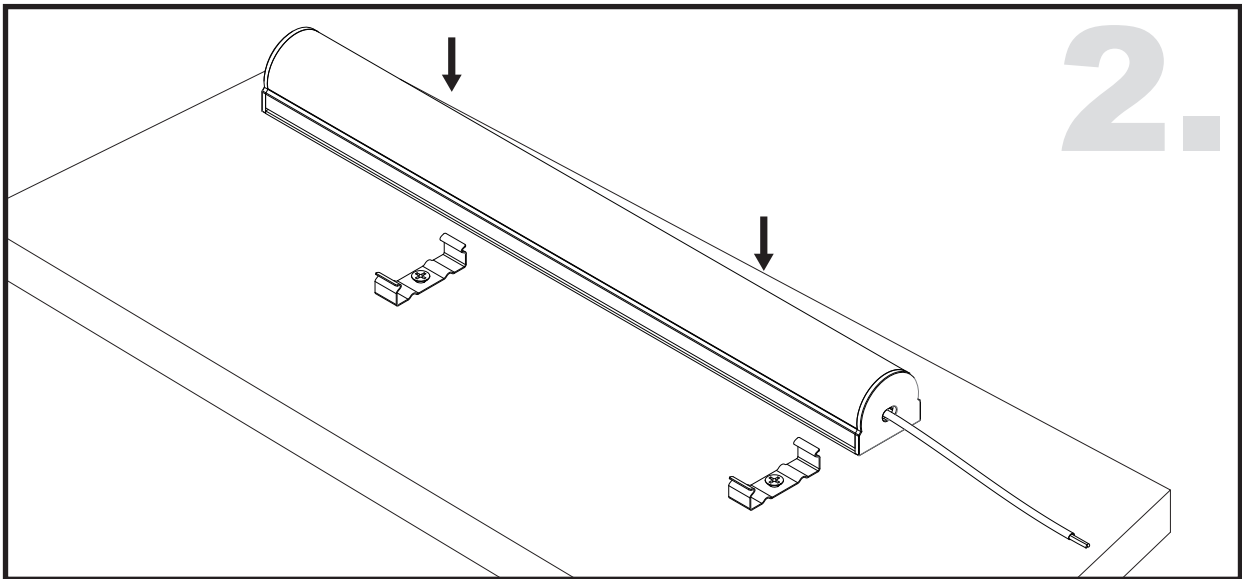

Unit:mm

Aluminium LED Profile LW-AT8

Surface

Suspended

	Name	Code	Material	Color	Other
①	Aluminum Profile	AT8	Aluminum	Silver / White / Black / RAL color	
②	LED strip	-	-	-	MAX. 19.2 W/m
④	Endcap (with hole)	AT8-Cap	Plastic	Silver / Black	-
⑤	Endcap (without hole)	AT8-Cap-H	Plastic	Silver / Black	-
⑥	Suspension Kits	Sus.Kits AT8	Stainless Steel	ecru	-
⑦	Metal Clip	AT8-Clip-M	Stainless Steel	ecru	-

③ Optional Diffuser(PMMA/PC)

Color	Light Transmittance	Code
Opal	38%	AT8-O
Milky	-	-
Frosted	-	-
Clear	-	-

METAL CLIP INSTALLING INSTRUCTIONS

SUSPENDED INSTALLING INSTRUCTIONS