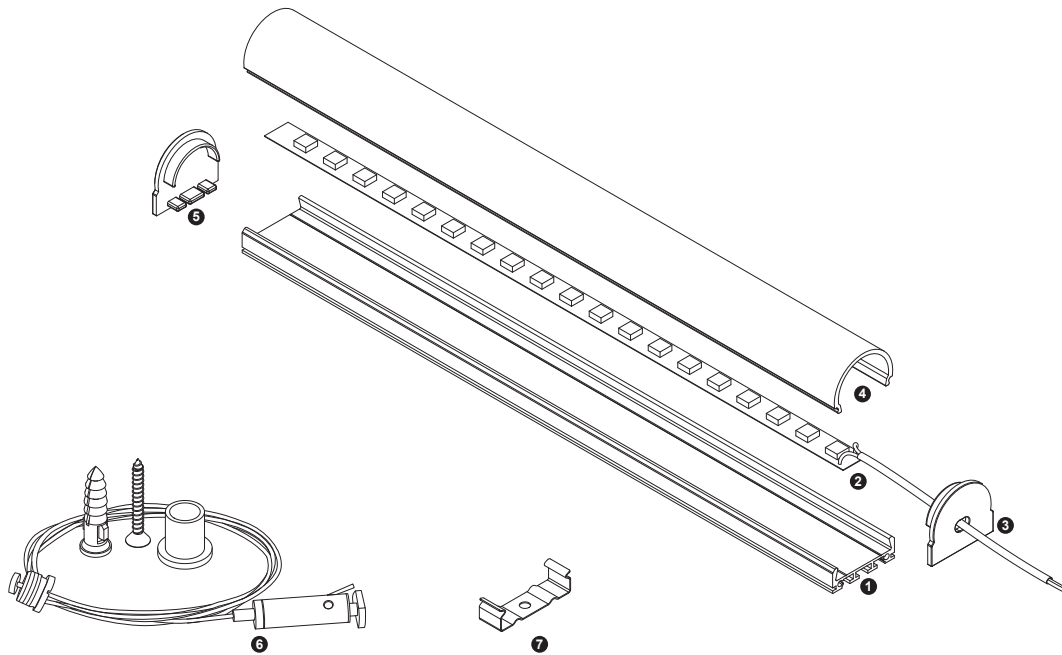

Unit:mm

Aluminium LED Profile LW-AT8

Surface

Suspended

	Name	Code	Material	Color	Other
①	Aluminum Profile	AT8	Aluminum	Silver / White / Black / RAL color	
②	LED strip	-	-	-	MAX. 19.2 W/m
④	Endcap (with hole)	AT8-Cap	Plastic	Silver / Black	-
⑤	Endcap (without hole)	AT8-Cap-H	Plastic	Silver / Black	-
⑥	Suspension Kits	Sus.Kits AT8	Stainless Steel	ecru	-
⑦	Metal Clip	AT8-Clip-M	Stainless Steel	ecru	-

③ Optional Diffuser(PMMA/PC)

Color	Light Transmittance	Code
Opal	38%	AT8-O
Milky	-	-
Frosted	-	-
Clear	-	-

METAL CLIP INSTALLING INSTRUCTIONS

SUSPENDED INSTALLING INSTRUCTIONS