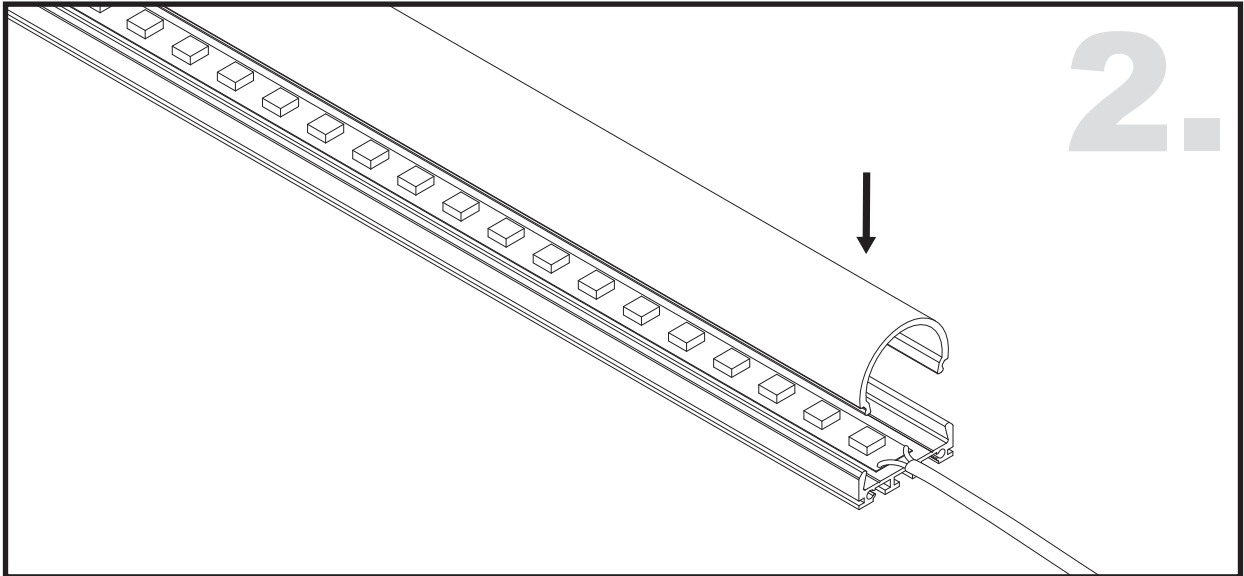

Unit:mm

Aluminium LED Profile LW-AT8

Surface

Suspended

	Name	Code	Material	Color	Other
①	Aluminum Profile	AT8	Aluminum	Silver / White / Black / RAL color	
②	LED strip	-	-	-	MAX. 19.2 W/m
④	Endcap (with hole)	AT8-Cap	Plastic	Silver / Black	-
⑤	Endcap (without hole)	AT8-Cap-H	Plastic	Silver / Black	-
⑥	Suspension Kits	Sus.Kits AT8	Stainless Steel	ecru	-
⑦	Metal Clip	AT8-Clip-M	Stainless Steel	ecru	-

③ Optional Diffuser(PMMA/PC)

Color	Light Transmittance	Code
Opal	38%	AT8-O
Milky	-	-
Frosted	-	-
Clear	-	-

METAL CLIP INSTALLING INSTRUCTIONS

SUSPENDED INSTALLING INSTRUCTIONS