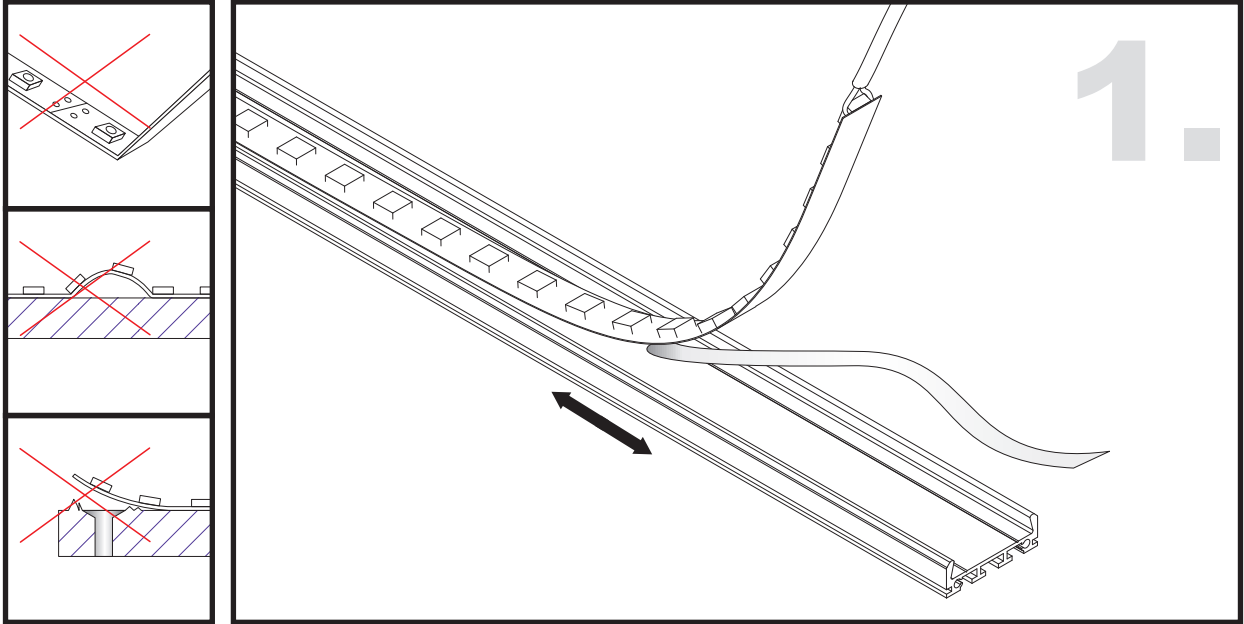

Unit:mm

Aluminium LED Profile LW-AT8

Surface

Suspended

	Name	Code	Material	Color	Other
①	Aluminum Profile	AT8	Aluminum	Silver / White / Black / RAL color	
②	LED strip	-	-	-	MAX. 19.2 W/m
④	Endcap (with hole)	AT8-Cap	Plastic	Silver / Black	-
⑤	Endcap (without hole)	AT8-Cap-H	Plastic	Silver / Black	-
⑥	Suspension Kits	Sus.Kits AT8	Stainless Steel	ecru	-
⑦	Metal Clip	AT8-Clip-M	Stainless Steel	ecru	-

③ Optional Diffuser(PMMA/PC)

Color	Light Transmittance	Code
Opal	38%	AT8-O
Milky	-	-
Frosted	-	-
Clear	-	-

METAL CLIP INSTALLING INSTRUCTIONS

SUSPENDED INSTALLING INSTRUCTIONS