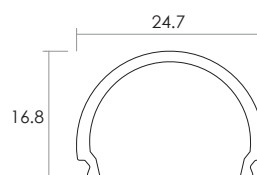

③ Optional Diffuser(PMMA/PC)

Color	Light Transmittance	Code
Opal	38%	AT8-O
Milky	-	-
Frosted	-	-
Clear	-	-