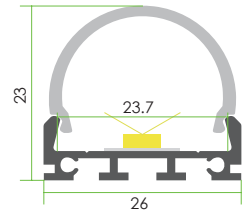

CEILING SERIES

Accessory

ITEM NO.: **LW-AT8**

Aluminum Profile
Code: AT8

Suspension Kits
Code: Sus.Kits AT8

Plastic Endcap
(with/without hole)
Code: AT8-Cap
Code: AT8-Cap-H

Metal Clip
Code: AT8-Clip-M

< 19.2W/m

Optional Diffuser(PC)

		Optional Diffuser(PC)			
/					
Dimensions(mm)	Max strip width	Opal	Milky	Frosted	Clear
26*23	23.7mm	√	/	/	/
Code		AT8-O	/	/	/
Light Transmittance		38%	/	/	/

Stocked length availability:2m,2.5m.Customized length below 6m upon your request.