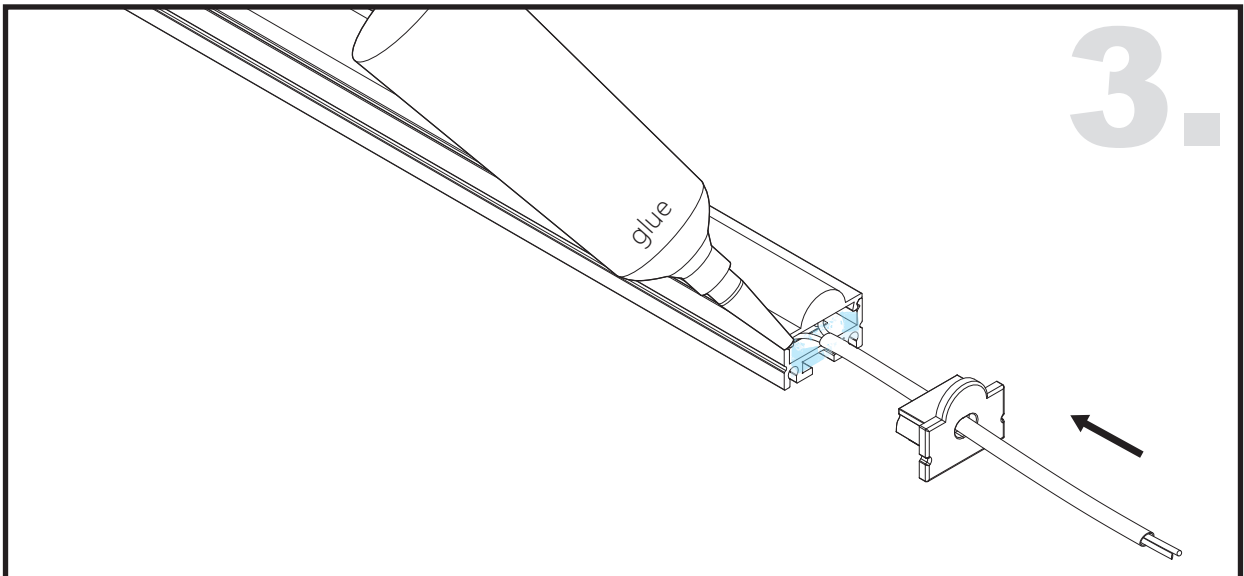

Unit:mm

Aluminium LED Profile LW-AT6

Adjustable

Surface

Suspended

	Name	Code	Material	Color	Other
①	Aluminum Profile	AT4	Aluminum	Silver / White / Black / RAL color	
②	LED strip	-	-	-	MAX. 19.2 W/m
④	Endcap (with hole)	AT5-Cap-H	Plastic	Silver / Black	-
⑤	Endcap (without hole)	AT5-Cap	Plastic	Silver / Black	-
⑥	Suspension Kits	Sus.KitsA	Stainless Steel	ecru	-
⑦	Adjustable Clip	AT11-Clip-A	Stainless Steel	ecru	-
⑧	Metal Clip	AT11-Clip-M	Stainless Steel	ecru	-

③ Optional Diffuser(PMMA/PC)

Color	Light Transmittance	Code
Opal	-	-
Milky	-	-
Frosted	-	-
Clear Lens	95%	D008-C

METAL CLIP INSTALLING INSTRUCTIONS

ADJUSTABLE CLIP INSTALLING INSTRUCTIONS

SUSPENDED INSTALLING INSTRUCTIONS