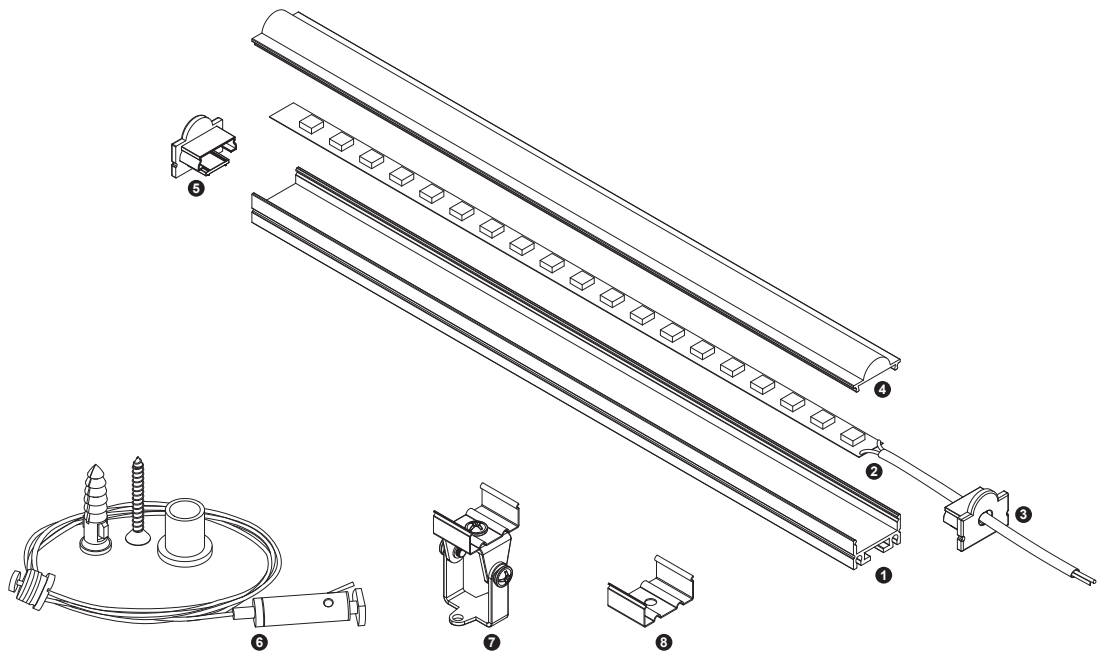

Unit:mm

Aluminium LED Profile LW-AT6

Adjustable

Surface

Suspended

	Name	Code	Material	Color	Other
①	Aluminum Profile	AT4	Aluminum	Silver / White / Black / RAL color	
②	LED strip	-	-	-	MAX. 19.2 W/m
④	Endcap (with hole)	AT5-Cap-H	Plastic	Silver / Black	-
⑤	Endcap (without hole)	AT5-Cap	Plastic	Silver / Black	-
⑥	Suspension Kits	Sus.KitsA	Stainless Steel	ecru	-
⑦	Adjustable Clip	AT11-Clip-A	Stainless Steel	ecru	-
⑧	Metal Clip	AT11-Clip-M	Stainless Steel	ecru	-

③ Optional Diffuser(PMMA/PC)

Color	Light Transmittance	Code
Opal	-	-
Milky	-	-
Frosted	-	-
Clear Lens	95%	D008-C

METAL CLIP INSTALLING INSTRUCTIONS

ADJUSTABLE CLIP INSTALLING INSTRUCTIONS

SUSPENDED INSTALLING INSTRUCTIONS