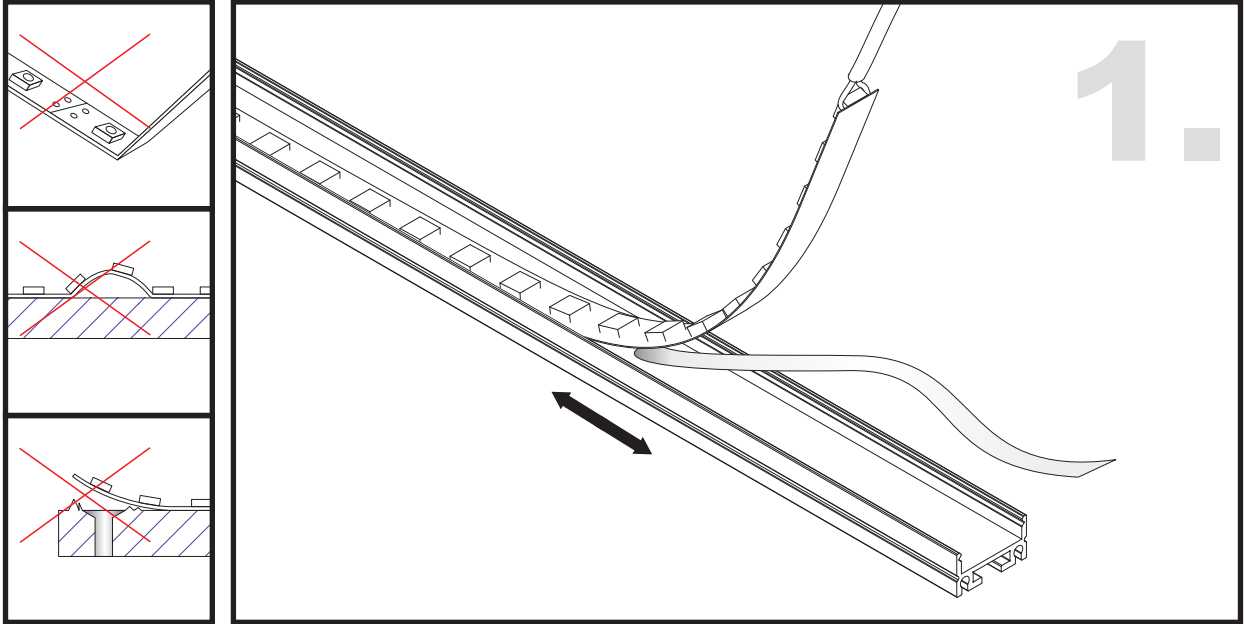

Unit:mm

Aluminium LED Profile LW-AT6

Adjustable

Surface

Suspended

	Name	Code	Material	Color	Other
①	Aluminum Profile	AT4	Aluminum	Silver / White / Black / RAL color	
②	LED strip	-	-	-	MAX. 19.2 W/m
④	Endcap (with hole)	AT5-Cap-H	Plastic	Silver / Black	-
⑤	Endcap (without hole)	AT5-Cap	Plastic	Silver / Black	-
⑥	Suspension Kits	Sus.KitsA	Stainless Steel	ecru	-
⑦	Adjustable Clip	AT11-Clip-A	Stainless Steel	ecru	-
⑧	Metal Clip	AT11-Clip-M	Stainless Steel	ecru	-

③ Optional Diffuser(PMMA/PC)

Color	Light Transmittance	Code
Opal	-	-
Milky	-	-
Frosted	-	-
Clear Lens	95%	D008-C

METAL CLIP INSTALLING INSTRUCTIONS

ADJUSTABLE CLIP INSTALLING INSTRUCTIONS

SUSPENDED INSTALLING INSTRUCTIONS