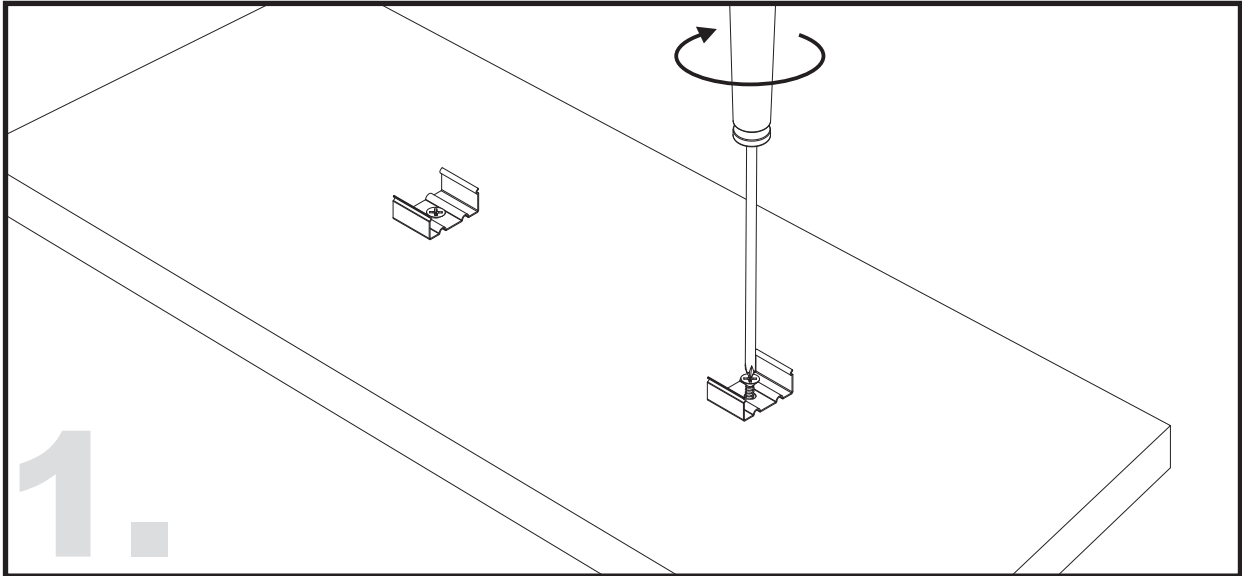

Unit:mm

Aluminium LED Profile LW-AT6

Adjustable

Surface

Suspended

	Name	Code	Material	Color	Other
①	Aluminum Profile	AT4	Aluminum	Silver / White / Black / RAL color	
②	LED strip	-	-	-	MAX. 19.2 W/m
④	Endcap (with hole)	AT5-Cap-H	Plastic	Silver / Black	-
⑤	Endcap (without hole)	AT5-Cap	Plastic	Silver / Black	-
⑥	Suspension Kits	Sus.KitsA	Stainless Steel	ecru	-
⑦	Adjustable Clip	AT11-Clip-A	Stainless Steel	ecru	-
⑧	Metal Clip	AT11-Clip-M	Stainless Steel	ecru	-

③ Optional Diffuser(PMMA/PC)

Color	Light Transmittance	Code
Opal	-	-
Milky	-	-
Frosted	-	-
Clear Lens	95%	D008-C

METAL CLIP INSTALLING INSTRUCTIONS

ADJUSTABLE CLIP INSTALLING INSTRUCTIONS

SUSPENDED INSTALLING INSTRUCTIONS