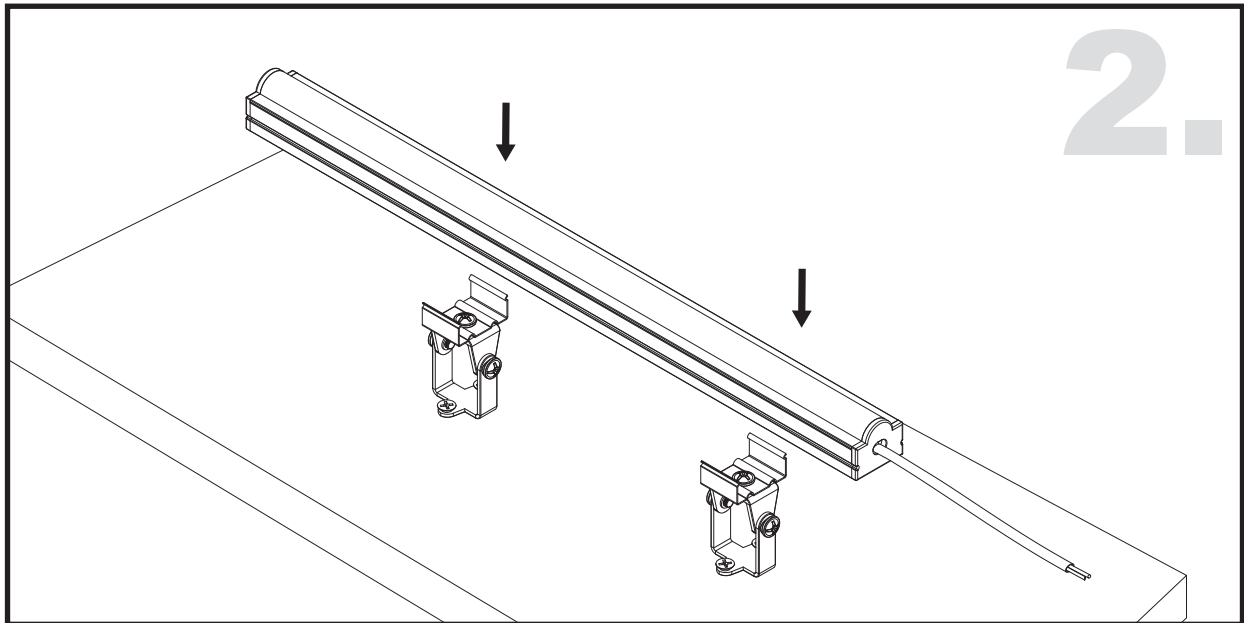

ADJUSTABLE CLIP INSTALLING INSTRUCTIONS