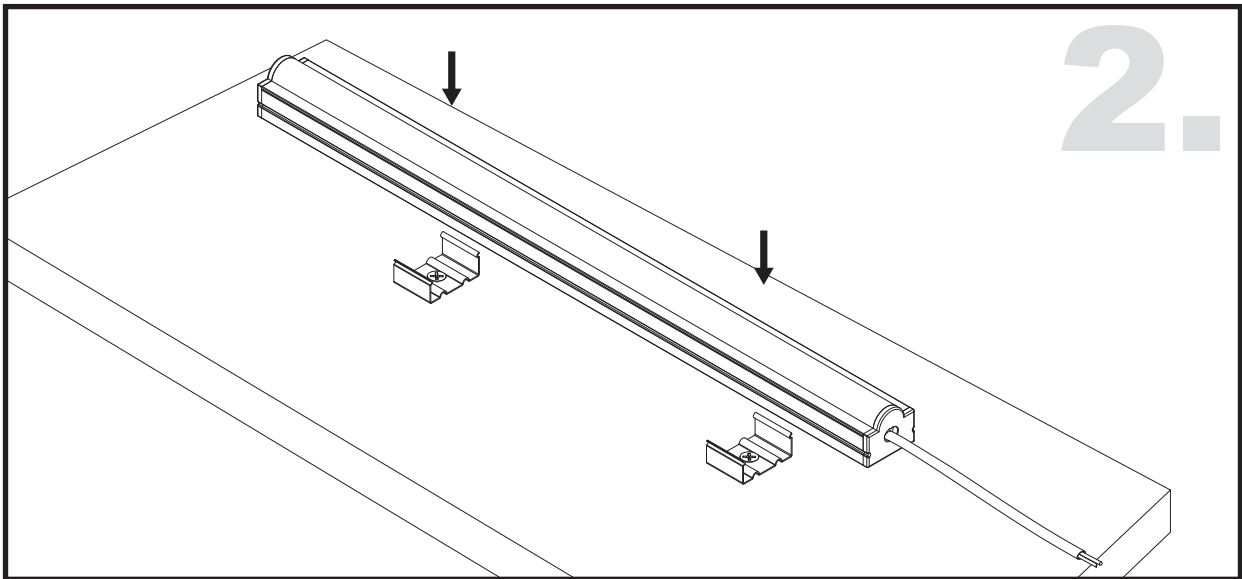

METAL CLIP INSTALLING INSTRUCTIONS