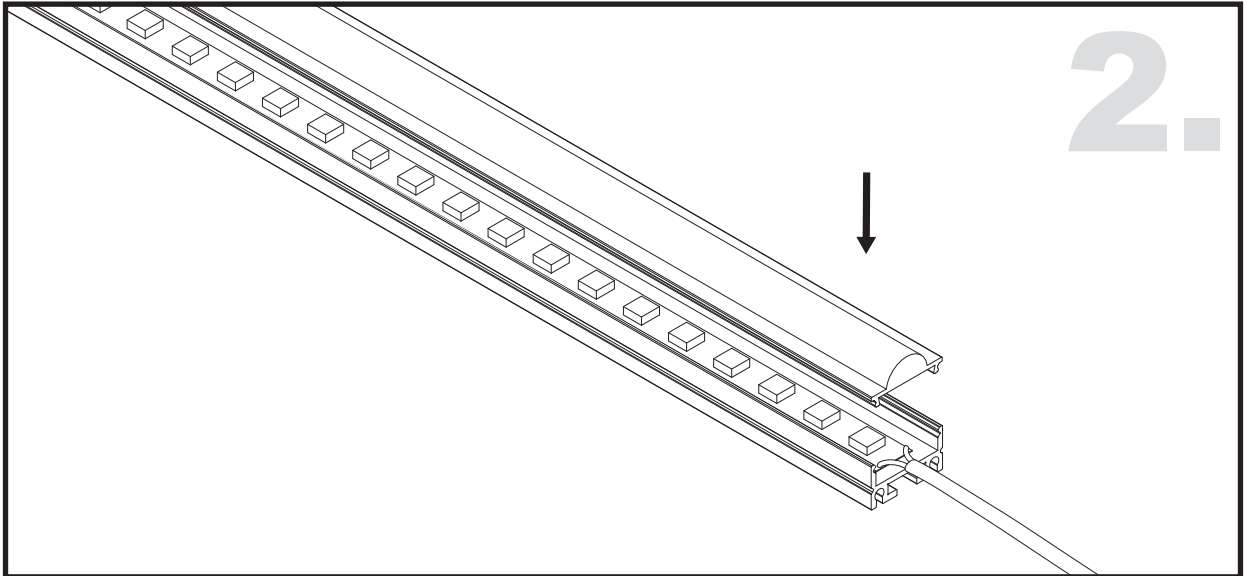

Unit:mm

Aluminium LED Profile LW-AT6

Adjustable

Surface

Suspended

	Name	Code	Material	Color	Other
①	Aluminum Profile	AT4	Aluminum	Silver / White / Black / RAL color	
②	LED strip	-	-	-	MAX. 19.2 W/m
④	Endcap (with hole)	AT5-Cap-H	Plastic	Silver / Black	-
⑤	Endcap (without hole)	AT5-Cap	Plastic	Silver / Black	-
⑥	Suspension Kits	Sus.KitsA	Stainless Steel	ecru	-
⑦	Adjustable Clip	AT11-Clip-A	Stainless Steel	ecru	-
⑧	Metal Clip	AT11-Clip-M	Stainless Steel	ecru	-

③ Optional Diffuser(PMMA/PC)

Color	Light Transmittance	Code
Opal	-	-
Milky	-	-
Frosted	-	-
Clear Lens	95%	D008-C

METAL CLIP INSTALLING INSTRUCTIONS

ADJUSTABLE CLIP INSTALLING INSTRUCTIONS

SUSPENDED INSTALLING INSTRUCTIONS