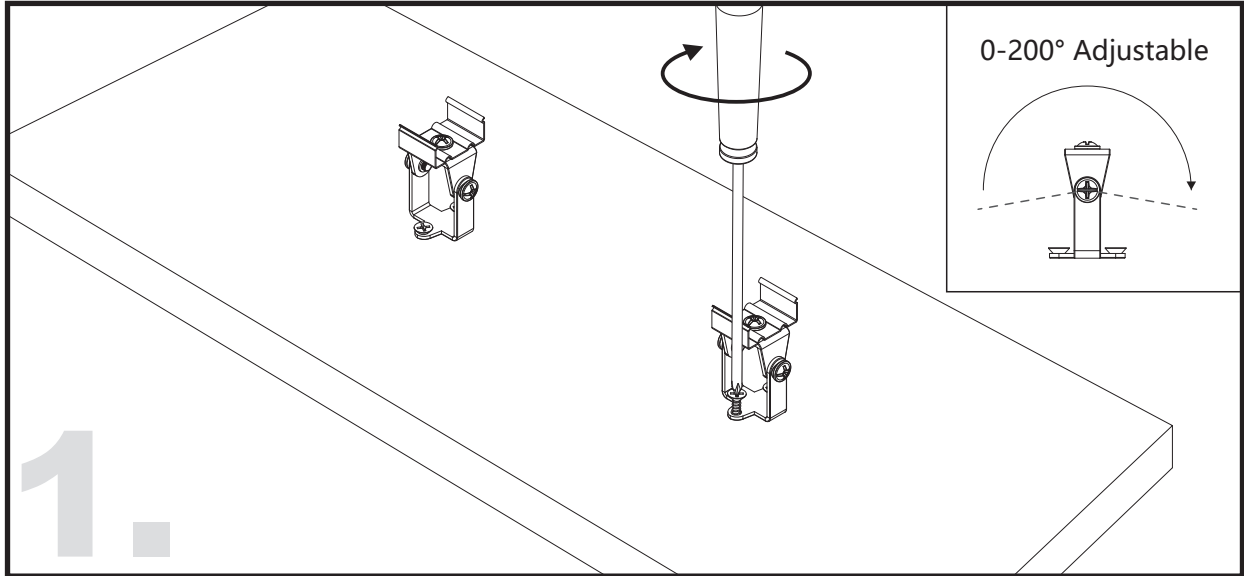

Unit:mm

Aluminium LED Profile LW-AT6

Adjustable

Surface

Suspended

	Name	Code	Material	Color	Other
①	Aluminum Profile	AT4	Aluminum	Silver / White / Black / RAL color	
②	LED strip	-	-	-	MAX. 19.2 W/m
④	Endcap (with hole)	AT5-Cap-H	Plastic	Silver / Black	-
⑤	Endcap (without hole)	AT5-Cap	Plastic	Silver / Black	-
⑥	Suspension Kits	Sus.KitsA	Stainless Steel	ecru	-
⑦	Adjustable Clip	AT11-Clip-A	Stainless Steel	ecru	-
⑧	Metal Clip	AT11-Clip-M	Stainless Steel	ecru	-

③ Optional Diffuser(PMMA/PC)

Color	Light Transmittance	Code
Opal	-	-
Milky	-	-
Frosted	-	-
Clear Lens	95%	D008-C

METAL CLIP INSTALLING INSTRUCTIONS

ADJUSTABLE CLIP INSTALLING INSTRUCTIONS

SUSPENDED INSTALLING INSTRUCTIONS