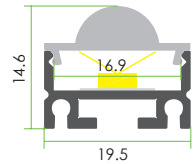

CEILING SERIES

Accessory

ITEM NO.: **LW-AT6**

Aluminum Profile
Code: AT4

Adjustable Clip
(0-220°rotation)
Code: AT11-Clip-A

Plastic Endcap
(with/without hole)
Code: AT6-Cap
Code: AT6-Cap-H

Suspension Kits
Code: Sus.KitsA

Metal Clip
Code: AT11-Clip-M

< 19.2W/m

Optional Diffuser(PMMA)

D008 type

Dimensions(mm)	Max strip width	Opal	Milky	Frosted	Clear Lens
19.5*14.6	16.9mm	/	/	/	√
Code		/	/	/	D008-C
Light Transmittance		/	/	/	95%

Stocked length availability:2m,2.5m.Customized length below 6m upon your request.

www.ledwide.com