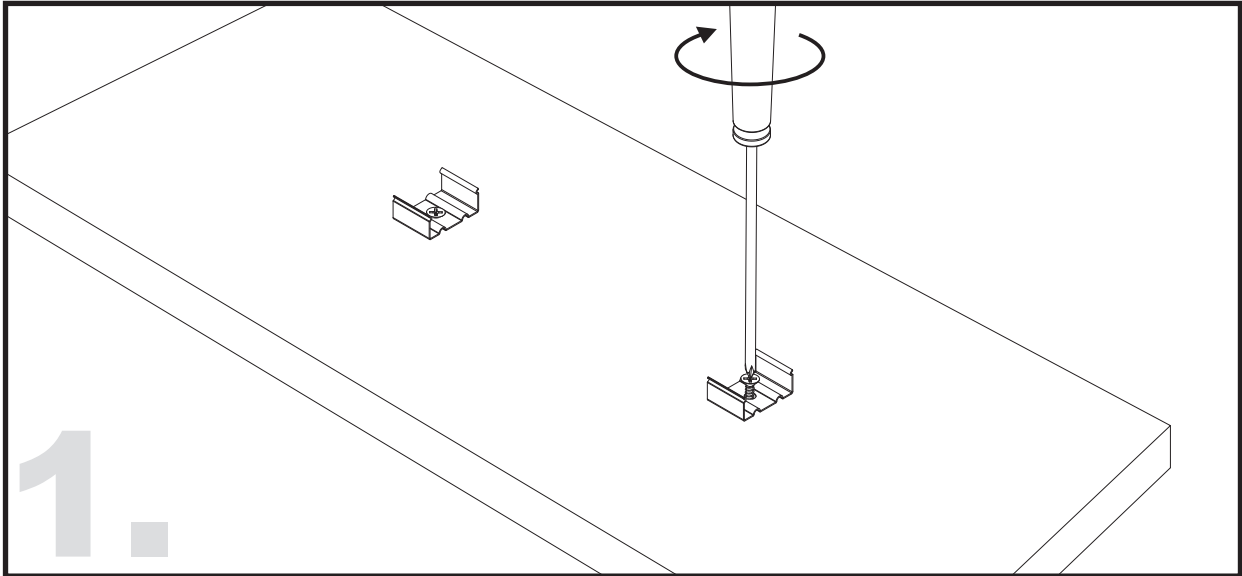

METAL CLIP INSTALLING INSTRUCTIONS