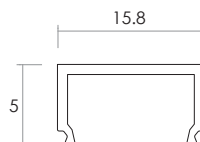

③ Optional Diffuser(PMMA/PC)

Color	Light Transmittance	Code
Opal	51%	D007-O
Milky	56%	D007-M
Frosted	65%	D007-F
Clear	95%	D007-C