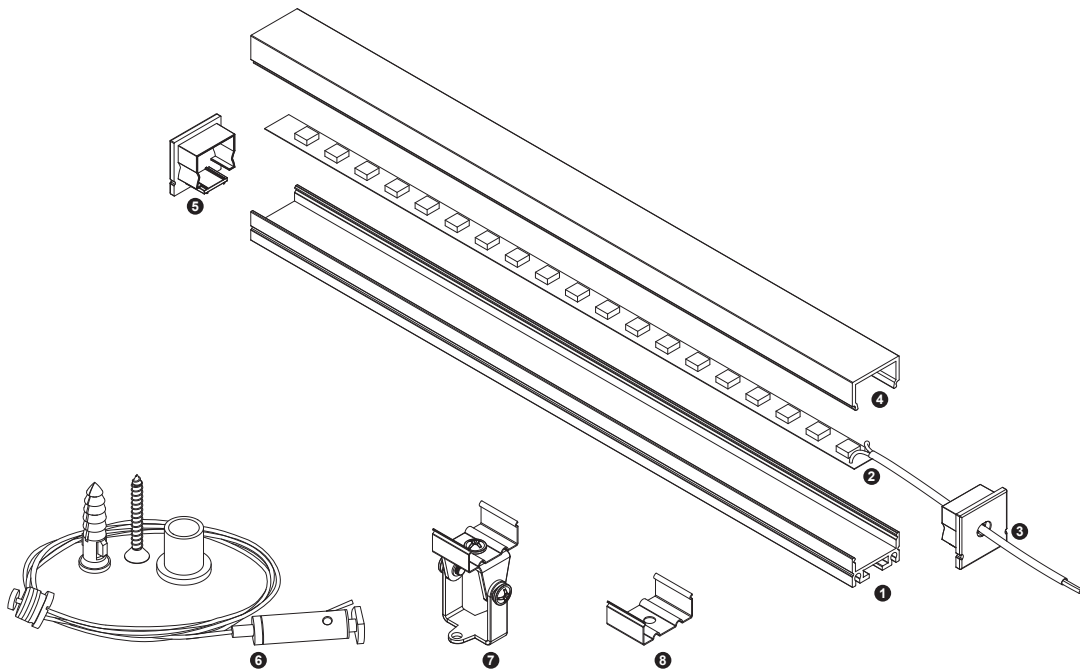

Unit:mm

Aluminium LED Profile LW-AT5

Adjustable

Surface

Suspended

	Name	Code	Material	Color	Other
①	Aluminum Profile	AT4	Aluminum	Silver / White / Black / RAL color	
②	LED strip	-	-	-	MAX. 19.2 W/m
④	Endcap (with hole)	AT5-Cap-H	Plastic	Silver / Black	-
⑤	Endcap (without hole)	AT5-Cap	Plastic	Silver / Black	-
⑥	Suspension Kits	Sus.KitsA	Stainless Steel	ecru	-
⑦	Adjustable Clip	AT11-Clip-A	Stainless Steel	ecru	-
⑧	Metal Clip	AT11-Clip-M	Stainless Steel	ecru	-

③ Optional Diffuser(PMMA/PC)

Color	Light Transmittance	Code
Opal	51%	D007-O
Milky	56%	D007-M
Frosted	65%	D007-F
Clear	95%	D007-C

METAL CLIP INSTALLING INSTRUCTIONS

ADJUSTABLE CLIP INSTALLING INSTRUCTIONS