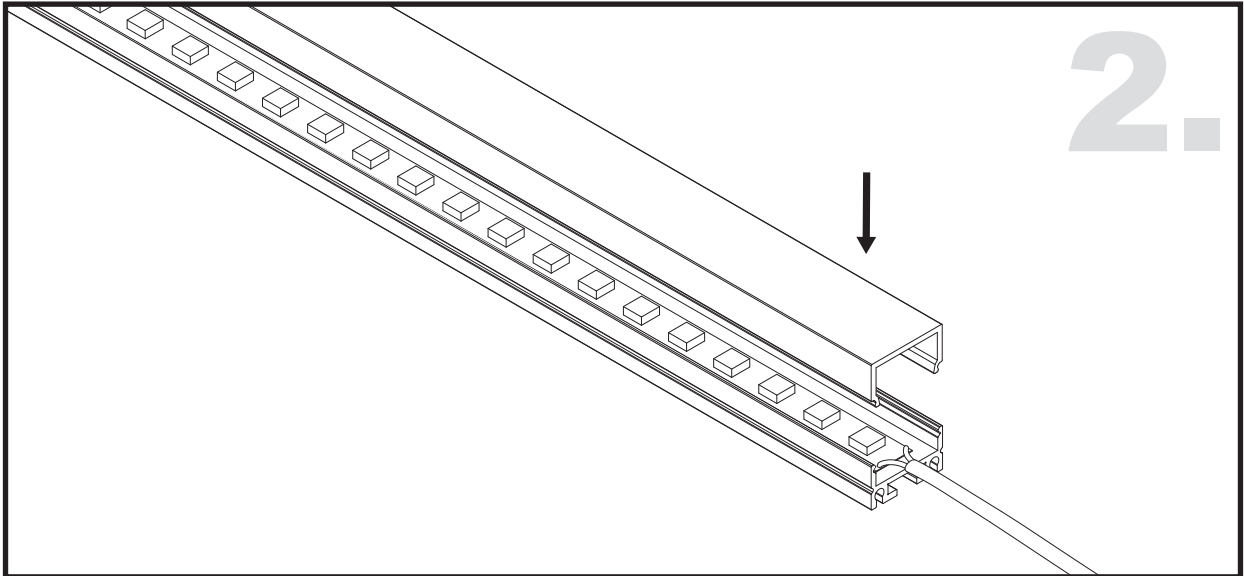

Unit:mm

Aluminium LED Profile LW-AT5

Adjustable

Surface

Suspended

	Name	Code	Material	Color	Other
①	Aluminum Profile	AT4	Aluminum	Silver / White / Black / RAL color	
②	LED strip	-	-	-	MAX. 19.2 W/m
④	Endcap (with hole)	AT5-Cap-H	Plastic	Silver / Black	-
⑤	Endcap (without hole)	AT5-Cap	Plastic	Silver / Black	-
⑥	Suspension Kits	Sus.KitsA	Stainless Steel	ecru	-
⑦	Adjustable Clip	AT11-Clip-A	Stainless Steel	ecru	-
⑧	Metal Clip	AT11-Clip-M	Stainless Steel	ecru	-

③ Optional Diffuser(PMMA/PC)

Color	Light Transmittance	Code
Opal	51%	D007-O
Milky	56%	D007-M
Frosted	65%	D007-F
Clear	95%	D007-C

METAL CLIP INSTALLING INSTRUCTIONS

ADJUSTABLE CLIP INSTALLING INSTRUCTIONS