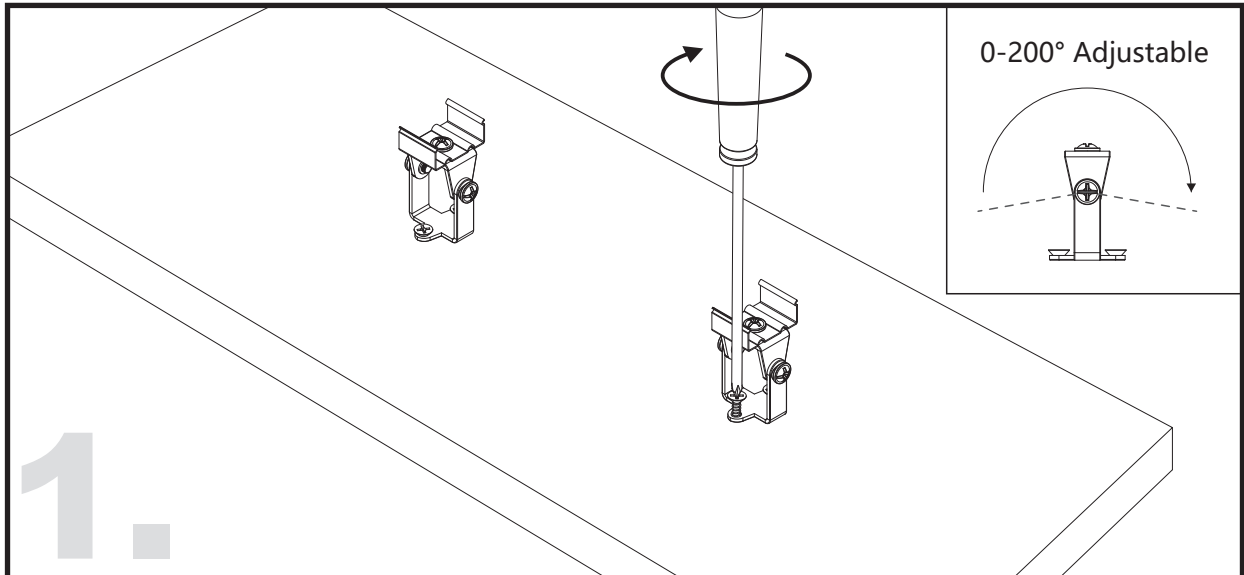

ADJUSTABLE CLIP INSTALLING INSTRUCTIONS