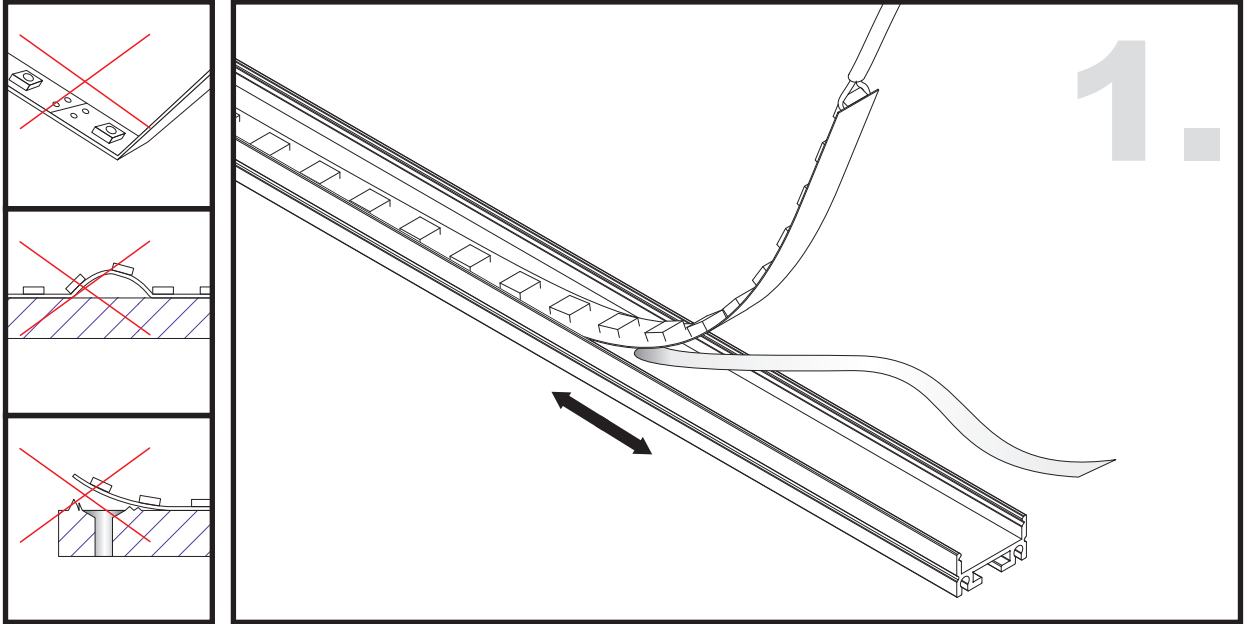

Unit:mm

Aluminium LED Profile LW-AT5

Adjustable

Surface

Suspended

	Name	Code	Material	Color	Other
①	Aluminum Profile	AT4	Aluminum	Silver / White / Black / RAL color	
②	LED strip	-	-	-	MAX. 19.2 W/m
④	Endcap (with hole)	AT5-Cap-H	Plastic	Silver / Black	-
⑤	Endcap (without hole)	AT5-Cap	Plastic	Silver / Black	-
⑥	Suspension Kits	Sus.KitsA	Stainless Steel	ecru	-
⑦	Adjustable Clip	AT11-Clip-A	Stainless Steel	ecru	-
⑧	Metal Clip	AT11-Clip-M	Stainless Steel	ecru	-

③ Optional Diffuser(PMMA/PC)

Color	Light Transmittance	Code
Opal	51%	D007-O
Milky	56%	D007-M
Frosted	65%	D007-F
Clear	95%	D007-C

METAL CLIP INSTALLING INSTRUCTIONS

ADJUSTABLE CLIP INSTALLING INSTRUCTIONS