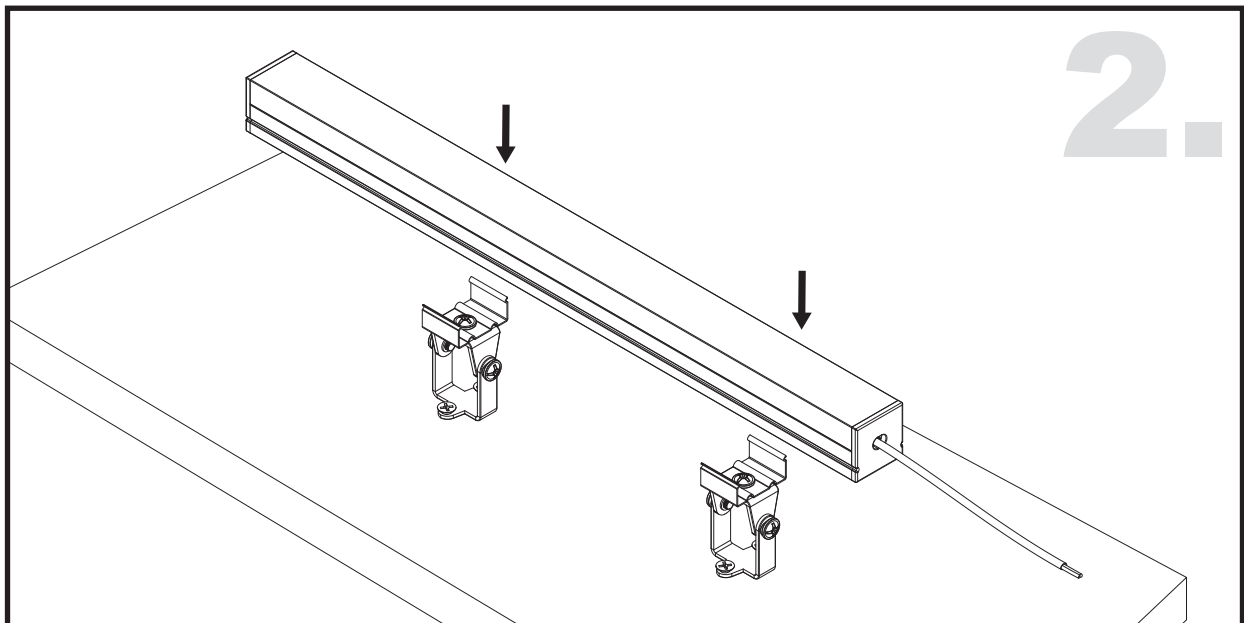

ADJUSTABLE CLIP INSTALLING INSTRUCTIONS