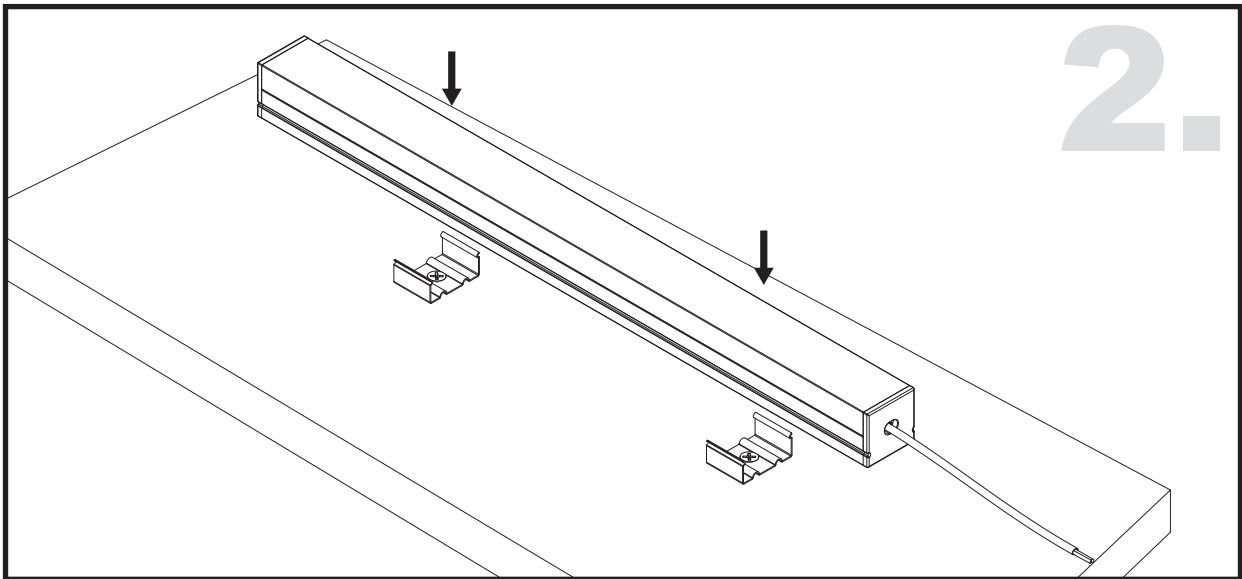

METAL CLIP INSTALLING INSTRUCTIONS