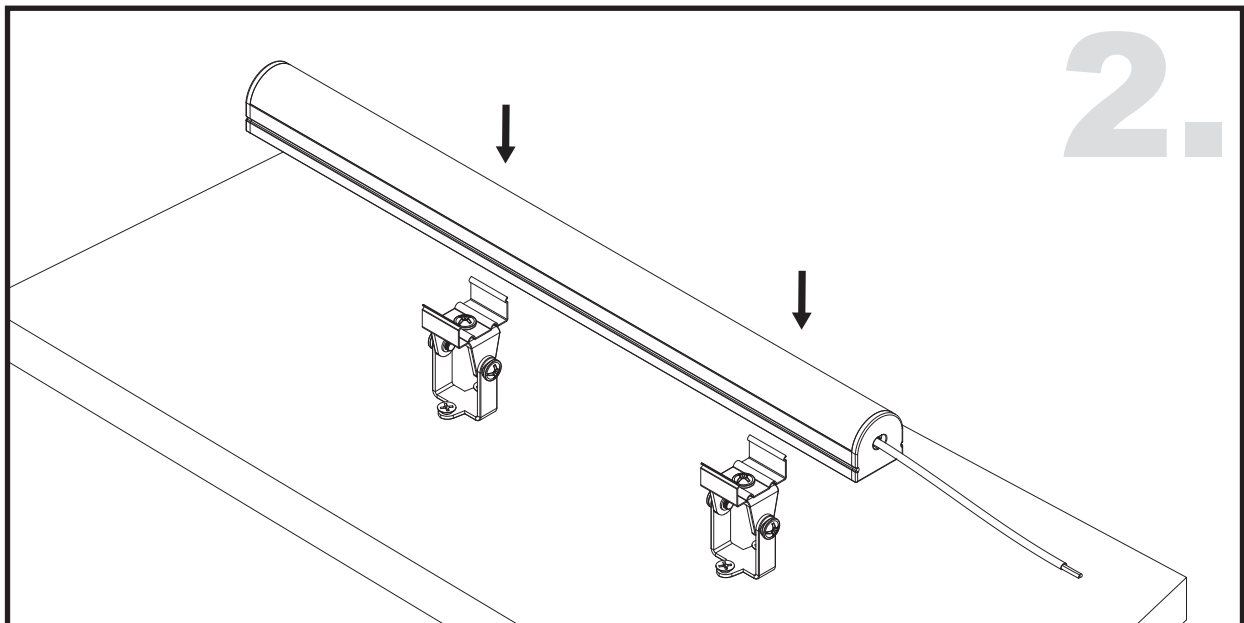

ADJUSTABLE CLIP INSTALLING INSTRUCTIONS