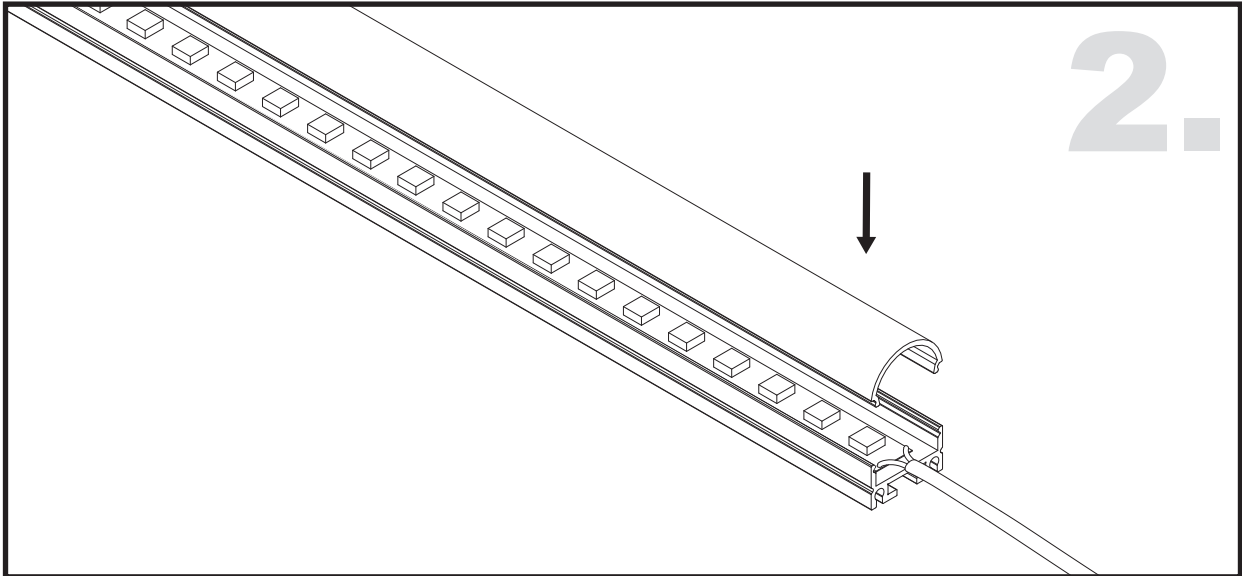

Unit:mm

Aluminium LED Profile LW-AT4

Adjustable

Surface

Suspended

	Name	Code	Material	Color	Other
①	Aluminum Profile	AT4	Aluminum	Silver / White / Black / RAL color	
②	LED strip	-	-	-	MAX. 19.2 W/m
④	Endcap (with hole)	AT4-Cap-H	Plastic	Silver / Black	-
⑤	Endcap (without hole)	AT4-Cap	Plastic	Silver / Black	-
⑥	Suspension Kits	Sus.KitsA	Stainless Steel	ecru	-
⑦	Adjustable Clip	AT11-Clip-A	Stainless Steel	ecru	-
⑧	Metal Clip	AT11-Clip-M	Stainless Steel	ecru	-

③ Optional Diffuser(PMMA/PC)

Color	Light Transmittance	Code
Opal	33%	D006-O
Milky	-	-
Frosted	60%	D006-F
Clear	95%	D006-C

METAL CLIP INSTALLING INSTRUCTIONS

ADJUSTABLE CLIP INSTALLING INSTRUCTIONS

SUSPENDED INSTALLING INSTRUCTIONS