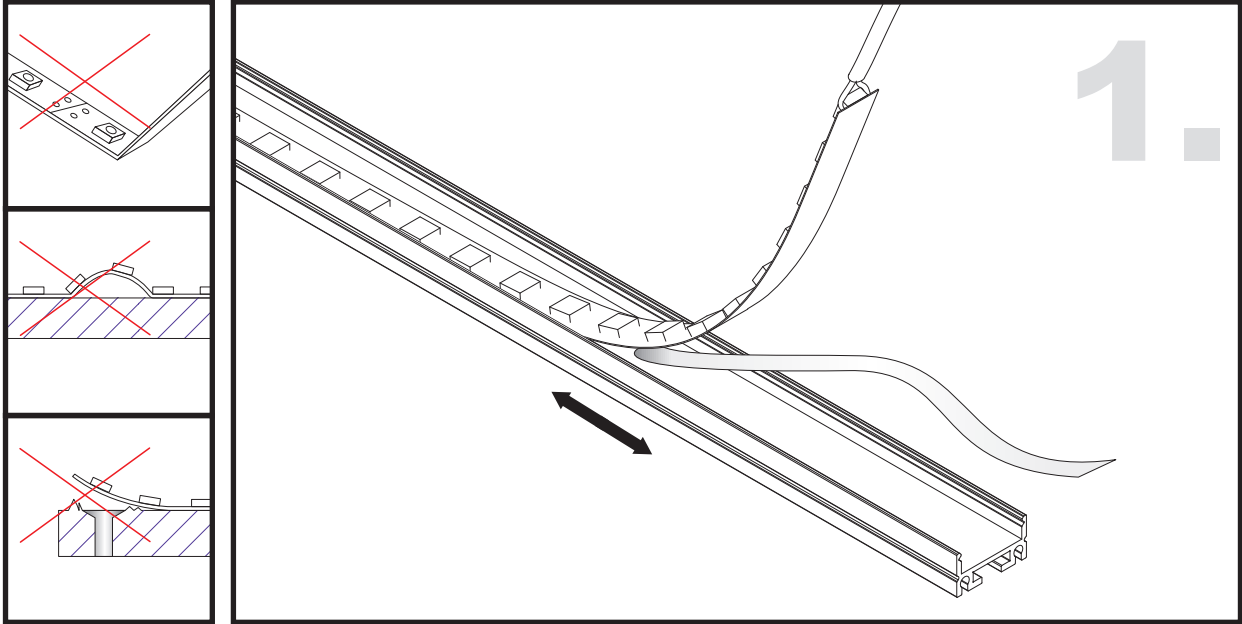

Unit:mm

Aluminium LED Profile LW-AT4

Adjustable

Surface

Suspended

	Name	Code	Material	Color	Other
①	Aluminum Profile	AT4	Aluminum	Silver / White / Black / RAL color	
②	LED strip	-	-	-	MAX. 19.2 W/m
④	Endcap (with hole)	AT4-Cap-H	Plastic	Silver / Black	-
⑤	Endcap (without hole)	AT4-Cap	Plastic	Silver / Black	-
⑥	Suspension Kits	Sus.KitsA	Stainless Steel	ecru	-
⑦	Adjustable Clip	AT11-Clip-A	Stainless Steel	ecru	-
⑧	Metal Clip	AT11-Clip-M	Stainless Steel	ecru	-

③ Optional Diffuser(PMMA/PC)

Color	Light Transmittance	Code
Opal	33%	D006-O
Milky	-	-
Frosted	60%	D006-F
Clear	95%	D006-C

METAL CLIP INSTALLING INSTRUCTIONS

ADJUSTABLE CLIP INSTALLING INSTRUCTIONS

SUSPENDED INSTALLING INSTRUCTIONS