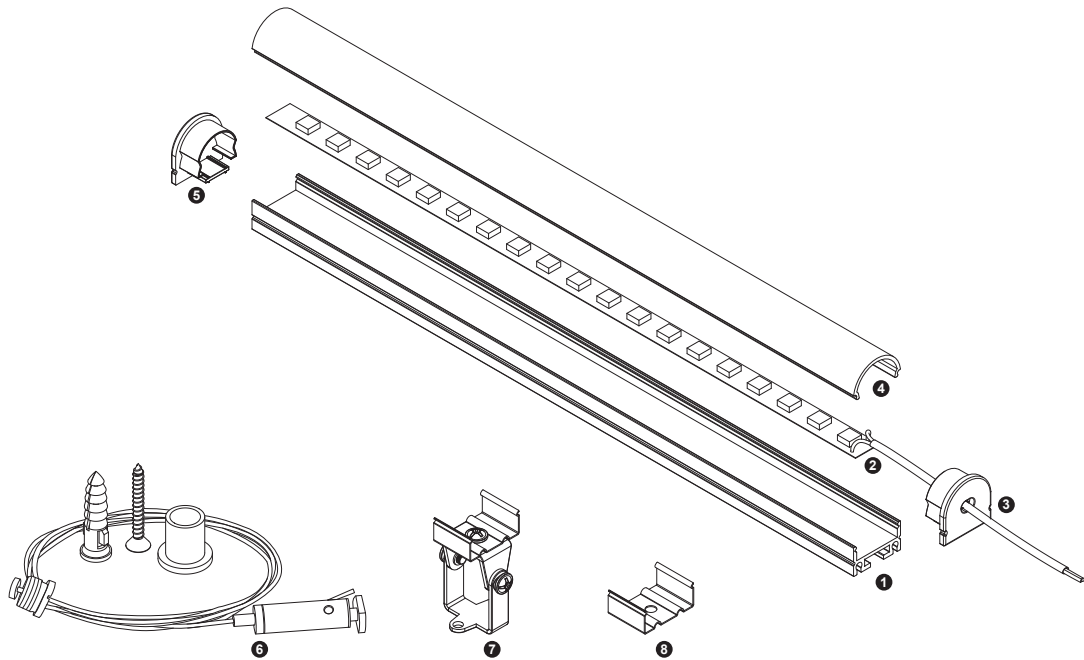

Unit:mm

Aluminium LED Profile LW-AT4

Adjustable

Surface

Suspended

	Name	Code	Material	Color	Other
①	Aluminum Profile	AT4	Aluminum	Silver / White / Black / RAL color	
②	LED strip	-	-	-	MAX. 19.2 W/m
④	Endcap (with hole)	AT4-Cap-H	Plastic	Silver / Black	-
⑤	Endcap (without hole)	AT4-Cap	Plastic	Silver / Black	-
⑥	Suspension Kits	Sus.KitsA	Stainless Steel	ecru	-
⑦	Adjustable Clip	AT11-Clip-A	Stainless Steel	ecru	-
⑧	Metal Clip	AT11-Clip-M	Stainless Steel	ecru	-

③ Optional Diffuser(PMMA/PC)

Color	Light Transmittance	Code
Opal	33%	D006-O
Milky	-	-
Frosted	60%	D006-F
Clear	95%	D006-C

METAL CLIP INSTALLING INSTRUCTIONS

ADJUSTABLE CLIP INSTALLING INSTRUCTIONS

SUSPENDED INSTALLING INSTRUCTIONS