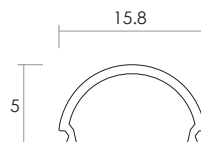

③ Optional Diffuser(PMMA/PC)

Color	Light Transmittance	Code
Opal	33%	D006-O
Milky	-	-
Frosted	60%	D006-F
Clear	95%	D006-C