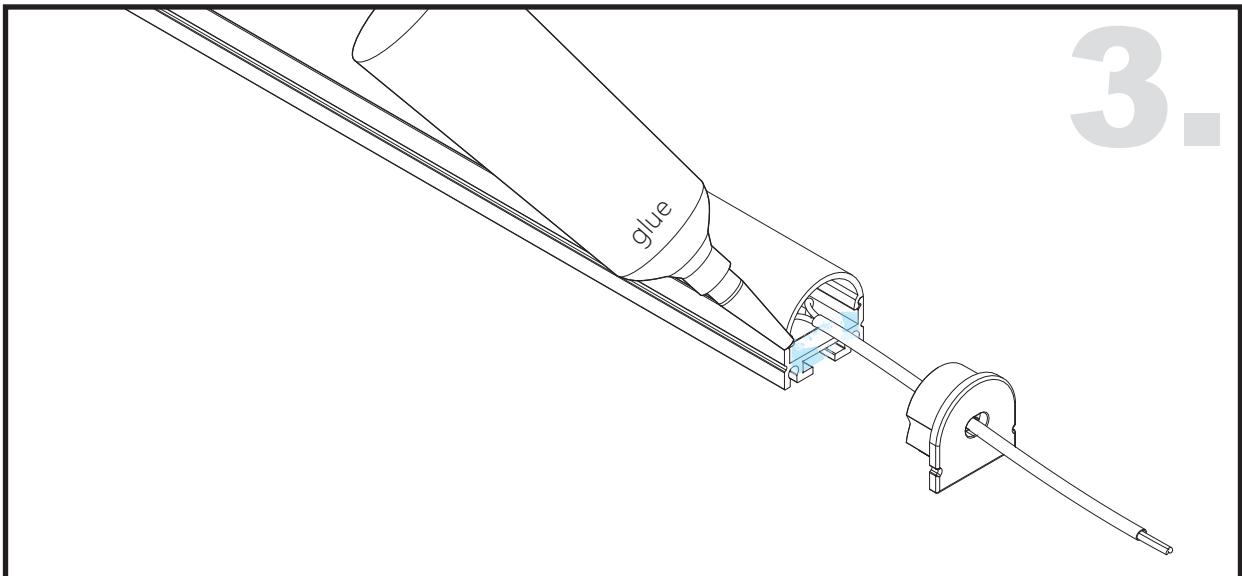

Unit:mm

Aluminium LED Profile LW-AT4

Adjustable

Surface

Suspended

	Name	Code	Material	Color	Other
①	Aluminum Profile	AT4	Aluminum	Silver / White / Black / RAL color	
②	LED strip	-	-	-	MAX. 19.2 W/m
④	Endcap (with hole)	AT4-Cap-H	Plastic	Silver / Black	-
⑤	Endcap (without hole)	AT4-Cap	Plastic	Silver / Black	-
⑥	Suspension Kits	Sus.KitsA	Stainless Steel	ecru	-
⑦	Adjustable Clip	AT11-Clip-A	Stainless Steel	ecru	-
⑧	Metal Clip	AT11-Clip-M	Stainless Steel	ecru	-

③ Optional Diffuser(PMMA/PC)

Color	Light Transmittance	Code
Opal	33%	D006-O
Milky	-	-
Frosted	60%	D006-F
Clear	95%	D006-C

METAL CLIP INSTALLING INSTRUCTIONS

ADJUSTABLE CLIP INSTALLING INSTRUCTIONS

SUSPENDED INSTALLING INSTRUCTIONS