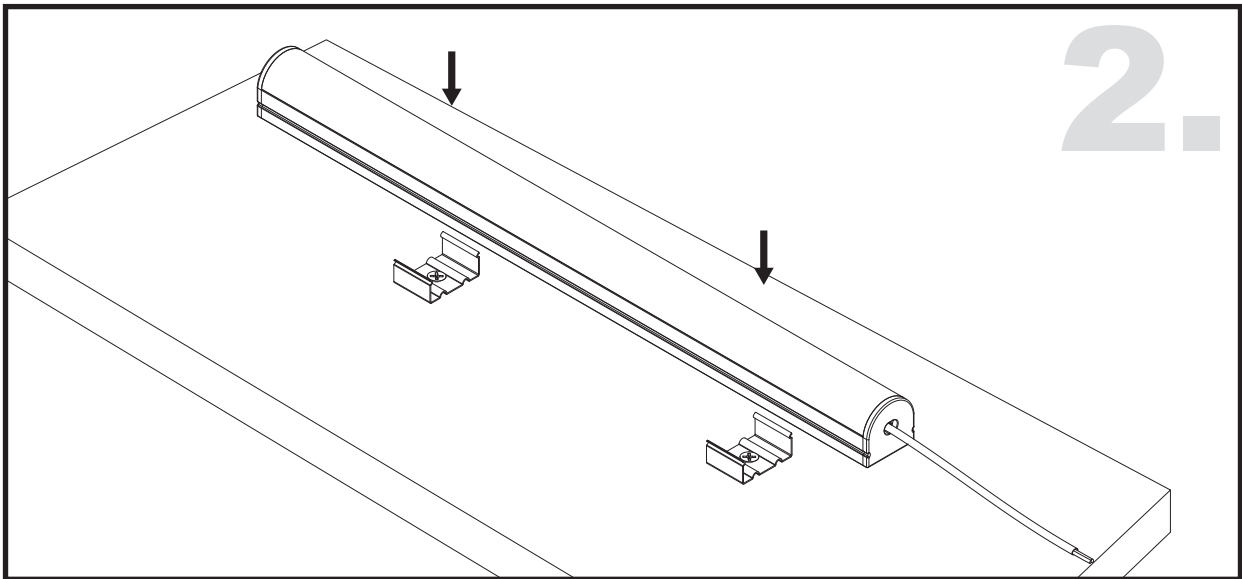

METAL CLIP INSTALLING INSTRUCTIONS