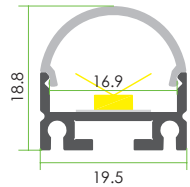

CEILING SERIES

Accessory

ITEM NO.: **LW-AT4**

Aluminum Profile
Code: AT4

Adjustable Clip
(0-220°rotation)
Code: AT11-Clip-A

Plastic Endcap
(with/without hole)
Code: AT4-Cap
Code: AT4-Cap-H

Suspension Kits
Code: Sus.KitsA

Metal Clip
Code: AT11-Clip-M

< 19.2W/m

Optional Diffuser(PMMA)

D006 type					
Dimensions(mm)	Max strip width	Opal	/	Frosted	Clear
19.5*18.8	16.9mm	✓	/	✓	✓
Code		D006-O	/	D006-F	D006-C
Light Transmittance		33%	/	60%	95%

Stocked length availability:2m,2.5m.Customized length below 6m upon your request.

www.ledwide.com