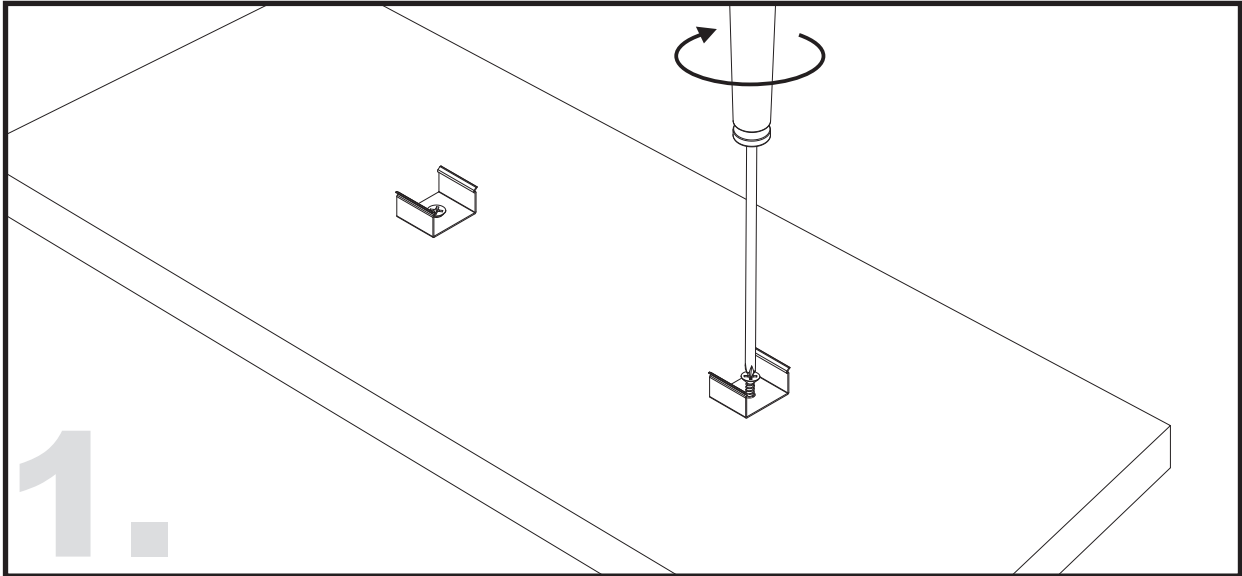

METAL CLIP INSTALLING INSTRUCTIONS