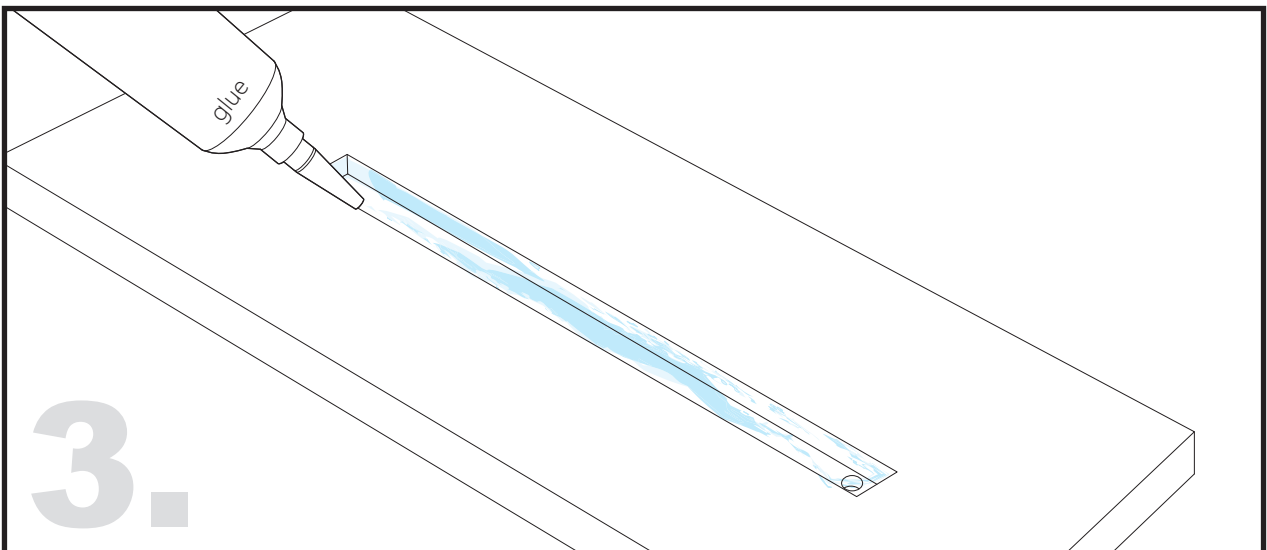

RECESSED INSTALLING INSTRUCTIONS