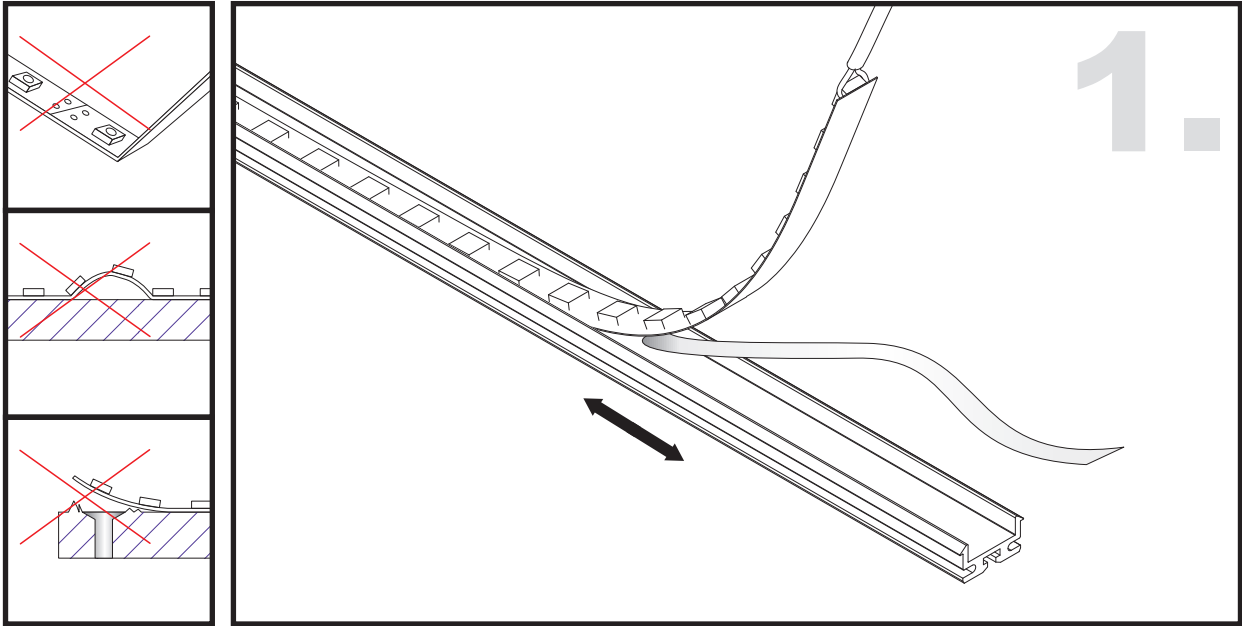

Aluminium LED Profile LW-AP2

Adjustable

Surface

Recessed

Unit:mm

	Name	Code	Material	Color	Others
①	Aluminum Profile	AP2	Aluminum	Silver / White / Black / RAL color	
②	LED strip	-	-	-	MAX. 14.4 W/m
④	Endcap (with hole)	AP2-Cap-H	Plastic	Silver / Black	-
⑤	Endcap (without hole)	AP2-Cap	Plastic	Silver / Black	-
⑥	Adjustable Clip	AP2-Clip-A	Stainless Steel	ecru	-
⑦	Metal Clip	AP2-Clip-M	Stainless Steel	ecru	-

③ Optional Diffuser(PMMA/PC)

Color	Light Transmittance	Code
Opal	45%	AP2-O
Milky	-	-
Frosted	46%	AP2-F
Clear	95%	AP2-C

ADJUSTABLE CLIP INSTALLING INSTRUCTIONS

METAL CLIP INSTALLING INSTRUCTIONS

RECESSED INSTALLING INSTRUCTIONS

RECESSED INSTALLING INSTRUCTIONS