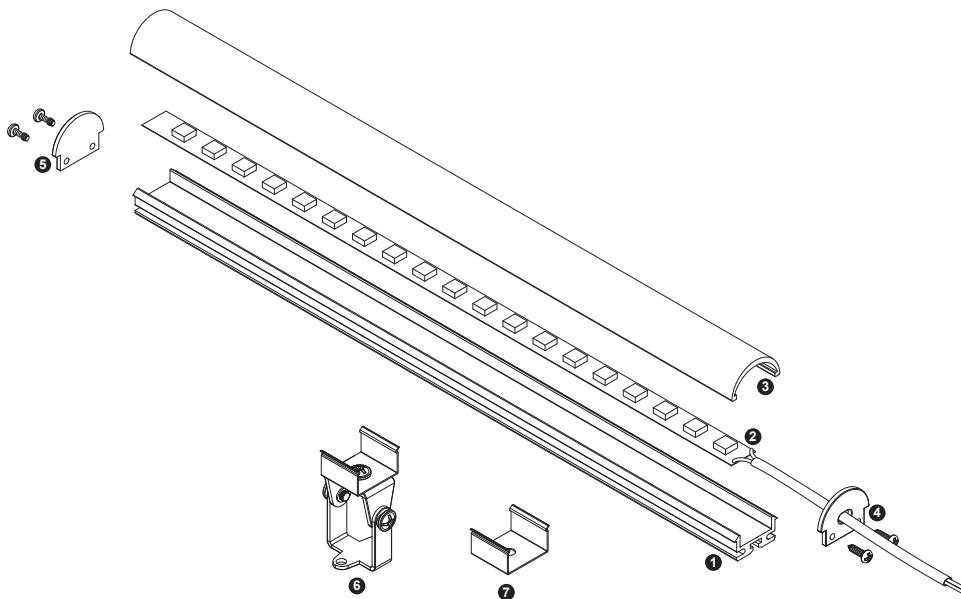

Aluminium LED Profile LW-AP2

Adjustable

Surface

Recessed

Unit:mm

	Name	Code	Material	Color	Others
①	Aluminum Profile	AP2	Aluminum	Silver / White / Black / RAL color	
②	LED strip	-	-	-	MAX. 14.4 W/m
④	Endcap (with hole)	AP2-Cap-H	Plastic	Silver / Black	-
⑤	Endcap (without hole)	AP2-Cap	Plastic	Silver / Black	-
⑥	Adjustable Clip	AP2-Clip-A	Stainless Steel	ecru	-
⑦	Metal Clip	AP2-Clip-M	Stainless Steel	ecru	-

③ Optional Diffuser(PMMA/PC)

Color	Light Transmittance	Code
Opal	45%	AP2-O
Milky	-	-
Frosted	46%	AP2-F
Clear	95%	AP2-C

ADJUSTABLE CLIP INSTALLING INSTRUCTIONS

METAL CLIP INSTALLING INSTRUCTIONS

RECESSED INSTALLING INSTRUCTIONS

RECESSED INSTALLING INSTRUCTIONS