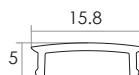

③ Optional Diffuser(PMMA/PC)

Color	Light Transmittance	Code
Opal	45%	AP2-O
Milky	-	-
Frosted	46%	AP2-F
Clear	95%	AP2-C