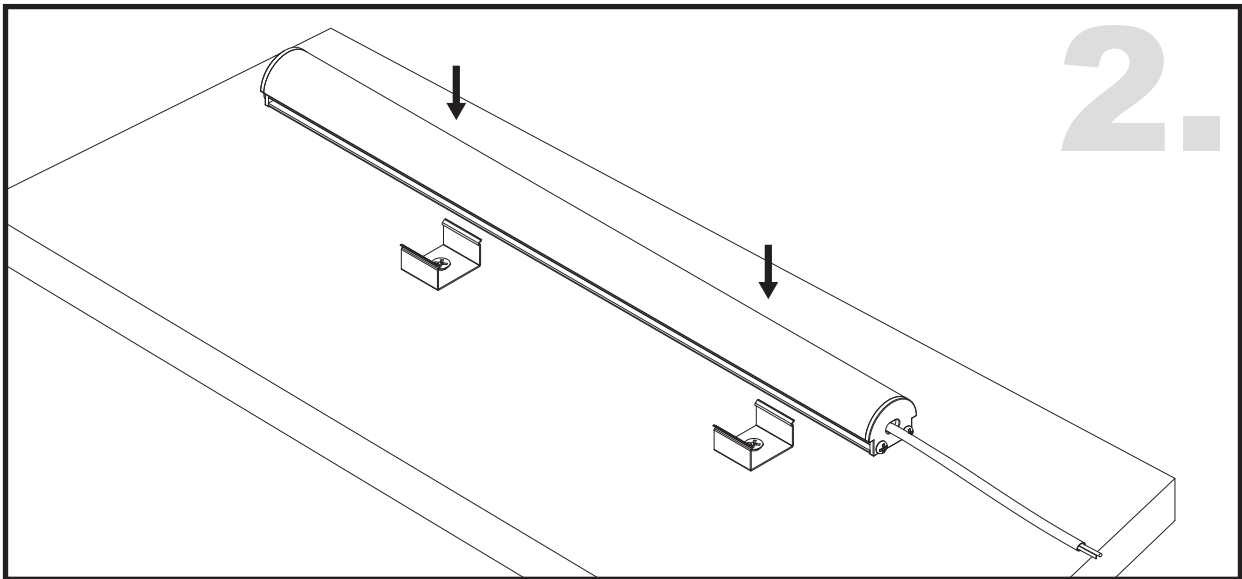

METAL CLIP INSTALLING INSTRUCTIONS