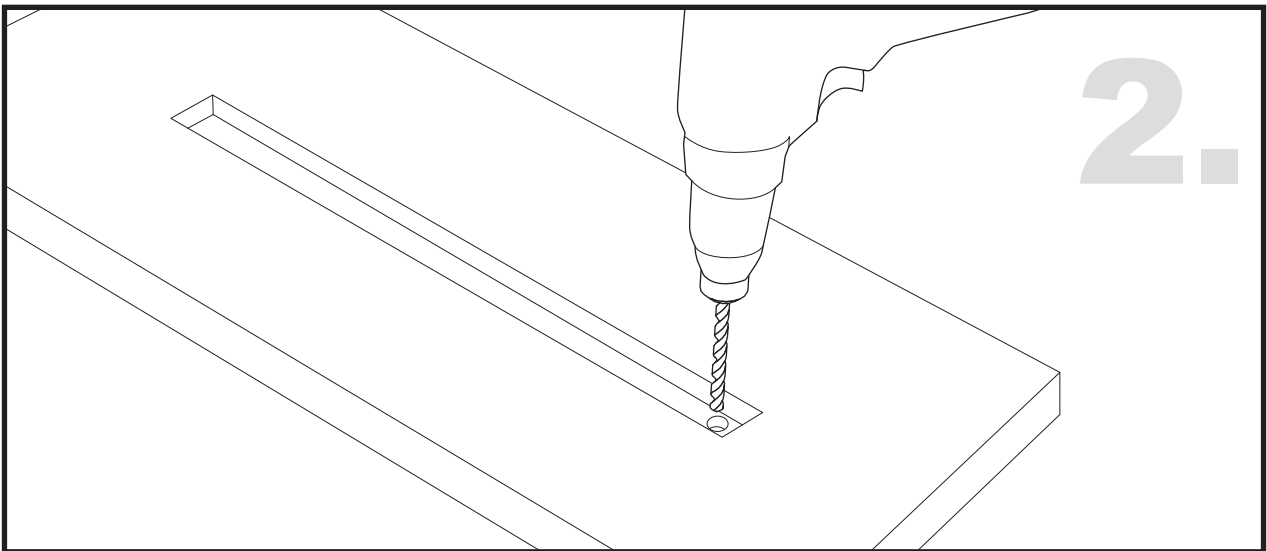

RECESSED INSTALLING INSTRUCTIONS