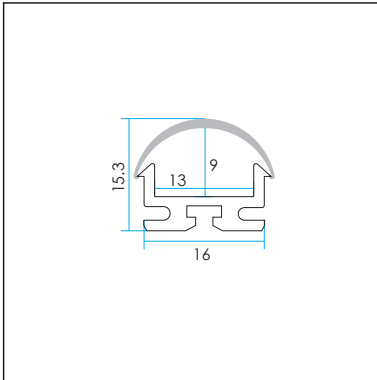

Aluminium LED Profile LW-AP2

Adjustable

Surface

Recessed

Unit:mm

	Name	Code	Material	Color	Others
①	Aluminum Profile	AP2	Aluminum	Silver / White / Black / RAL color	
②	LED strip	-	-	-	MAX. 14.4 W/m
④	Endcap (with hole)	AP2-Cap-H	Plastic	Silver / Black	-
⑤	Endcap (without hole)	AP2-Cap	Plastic	Silver / Black	-
⑥	Adjustable Clip	AP2-Clip-A	Stainless Steel	ecru	-
⑦	Metal Clip	AP2-Clip-M	Stainless Steel	ecru	-