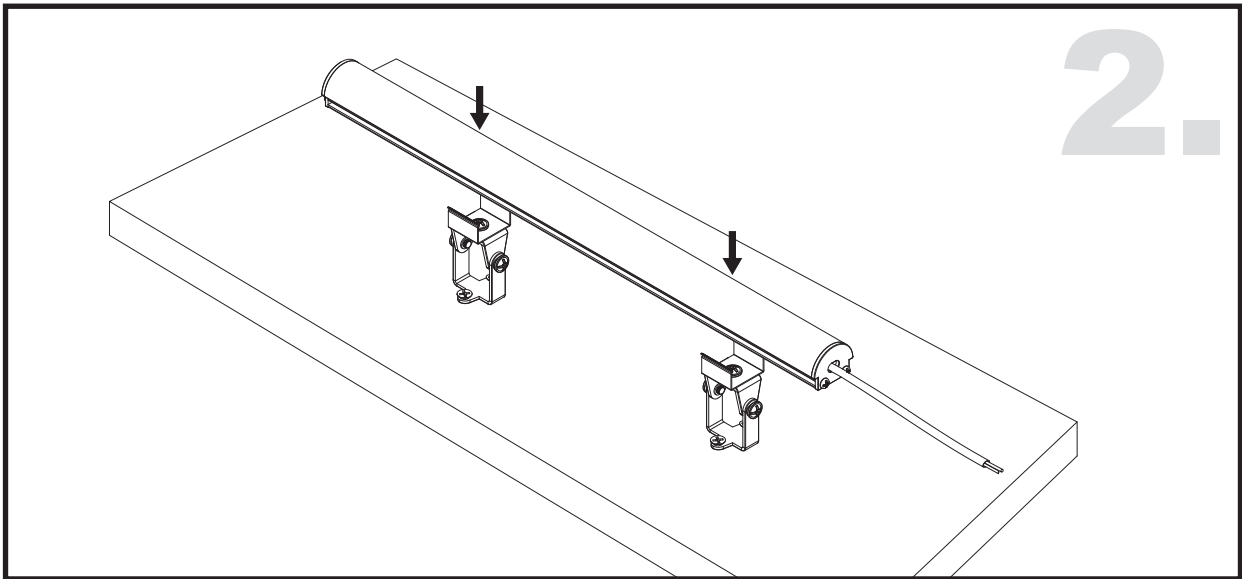

ADJUSTABLE CLIP INSTALLING INSTRUCTIONS