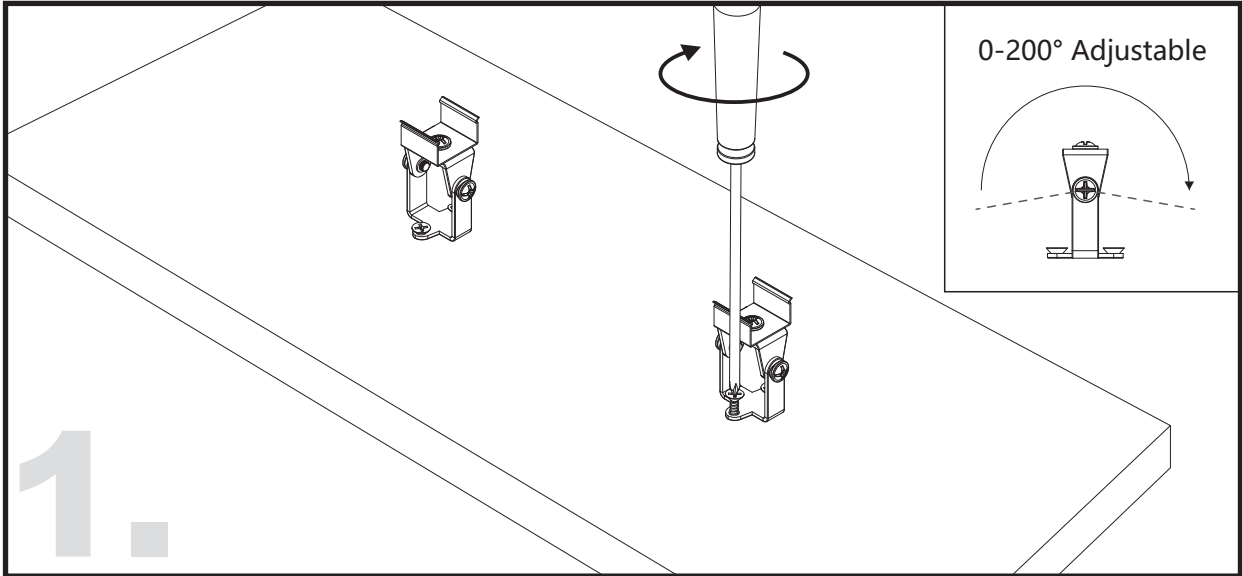

ADJUSTABLE CLIP INSTALLING INSTRUCTIONS