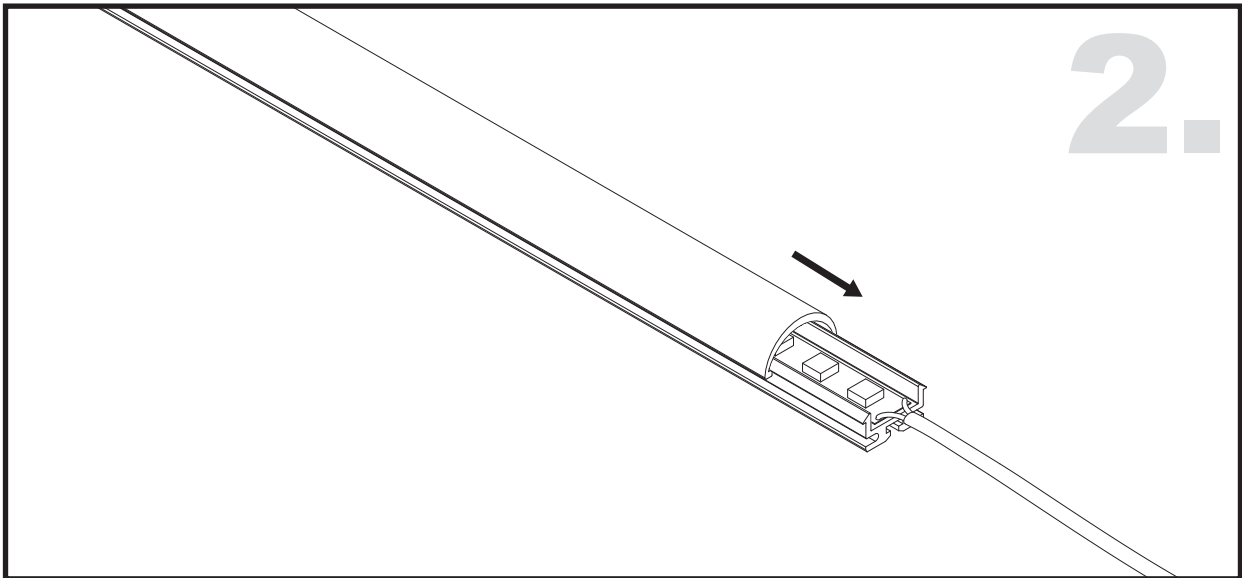

Aluminium LED Profile LW-AP2

Adjustable

Surface

Recessed

Unit:mm

	Name	Code	Material	Color	Others
①	Aluminum Profile	AP2	Aluminum	Silver / White / Black / RAL color	
②	LED strip	-	-	-	MAX. 14.4 W/m
④	Endcap (with hole)	AP2-Cap-H	Plastic	Silver / Black	-
⑤	Endcap (without hole)	AP2-Cap	Plastic	Silver / Black	-
⑥	Adjustable Clip	AP2-Clip-A	Stainless Steel	ecru	-
⑦	Metal Clip	AP2-Clip-M	Stainless Steel	ecru	-

③ Optional Diffuser(PMMA/PC)

Color	Light Transmittance	Code
Opal	45%	AP2-O
Milky	-	-
Frosted	46%	AP2-F
Clear	95%	AP2-C

ADJUSTABLE CLIP INSTALLING INSTRUCTIONS

METAL CLIP INSTALLING INSTRUCTIONS

RECESSED INSTALLING INSTRUCTIONS