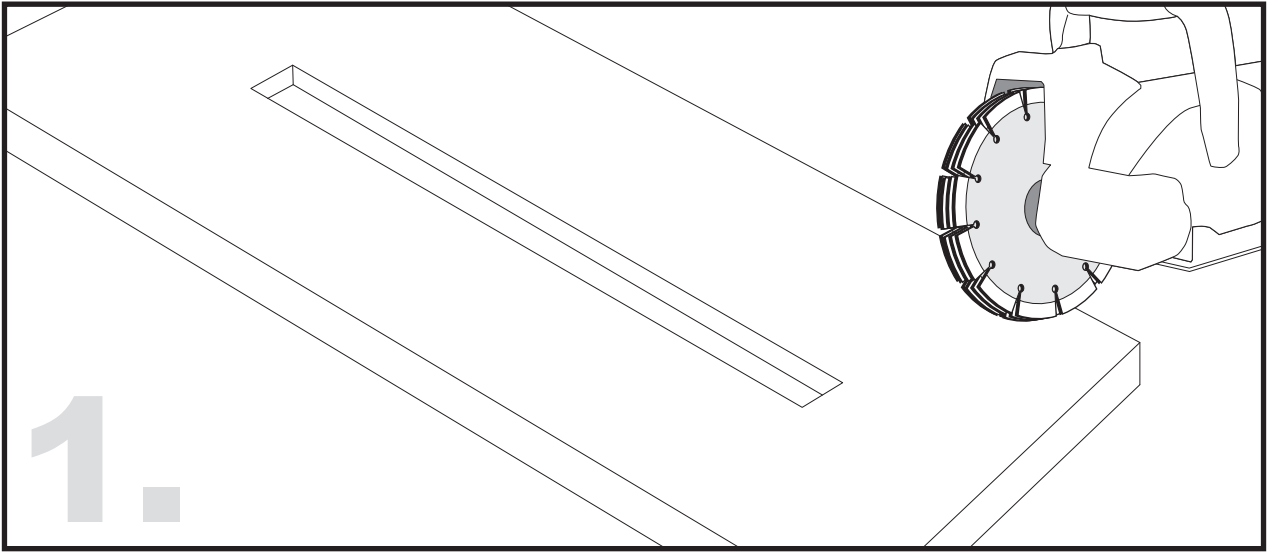

RECESSED INSTALLING INSTRUCTIONS