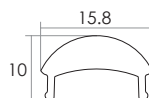

④ Optional Diffuser(PC)

Color	Light Transmittance	Code
-	-	-
-	-	-
-	-	-
Clear	95%	D004-C