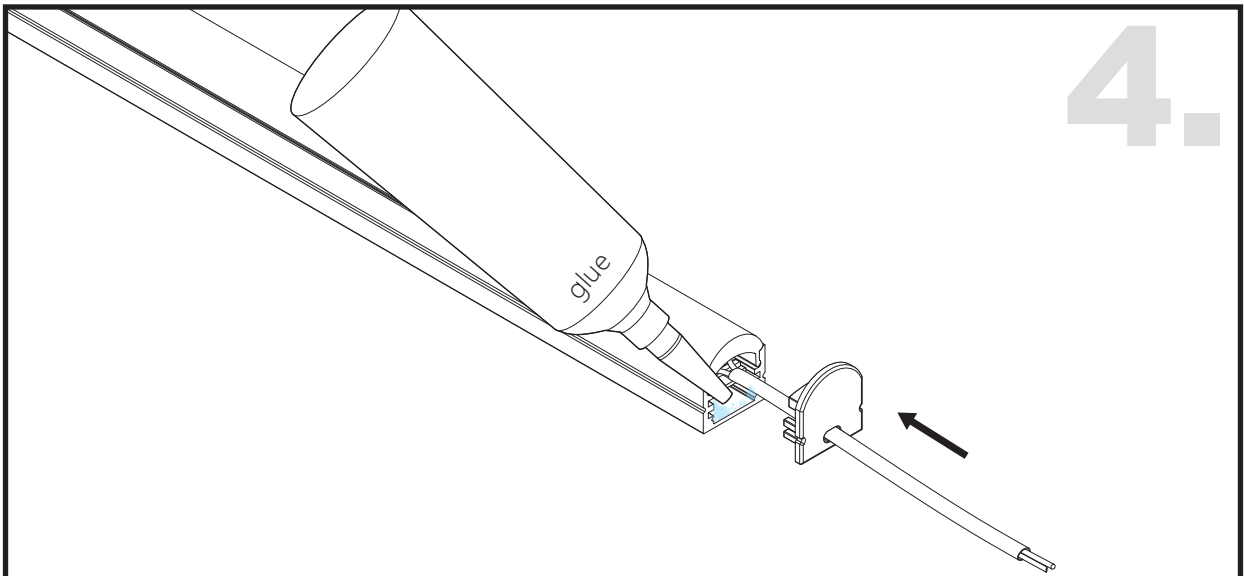

Aluminium LED Profile LW-MD

Unit:mm

	Name	Code	Material	Color	Others
①	Aluminum Profile 1	MD-1	Aluminum	Silver / White / Black / RAL color	-
②	Aluminum Profile 2	MD-2	Aluminum	Silver	-
③	LED strip	-	-	-	MAX. 19.2 W/m
⑤	Endcap (with hole)	MD-Cap-H	Plastic	Grey / White / Black	-
⑥	Endcap (without hole)	MD-Cap	Plastic	Grey / White / Black	-
⑦	Adjustable Clip	AS1-Clip-A	Stainless Steel	ecru	-
⑧	Metal Clip	AS1-Clip-M	Stainless Steel	ecru	-
⑨	Plastic Clip	AS1-Clip-P	Plastic	Clear	-

④ Optional Diffuser(PC)

Color	Light Transmittance	Code
-	-	-
-	-	-
-	-	-
Clear	95%	D004-C

ADJUSTABLE CLIP INSTALLING INSTRUCTIONS

METAL CLIP / PLASTIC CLIP INSTALLING INSTRUCTIONS