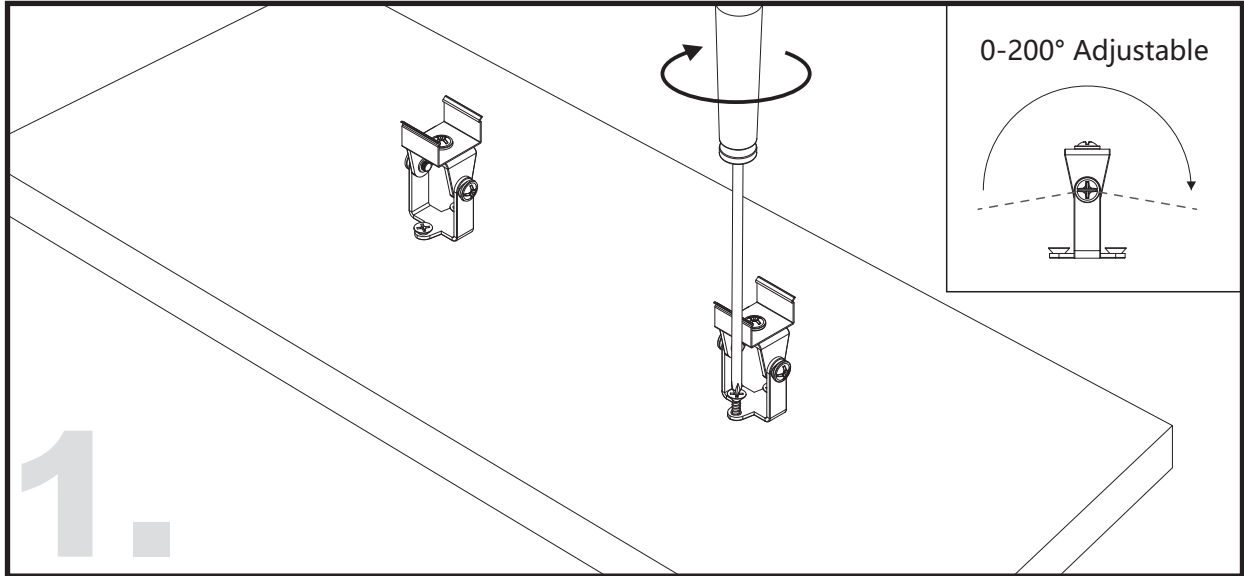

Aluminium LED Profile LW-MD

Unit:mm

	Name	Code	Material	Color	Others
①	Aluminum Profile 1	MD-1	Aluminum	Silver / White / Black / RAL color	-
②	Aluminum Profile 2	MD-2	Aluminum	Silver	-
③	LED strip	-	-	-	MAX. 19.2 W/m
⑤	Endcap (with hole)	MD-Cap-H	Plastic	Grey / White / Black	-
⑥	Endcap (without hole)	MD-Cap	Plastic	Grey / White / Black	-
⑦	Adjustable Clip	AS1-Clip-A	Stainless Steel	ecru	-
⑧	Metal Clip	AS1-Clip-M	Stainless Steel	ecru	-
⑨	Plastic Clip	AS1-Clip-P	Plastic	Clear	-

④ Optional Diffuser(PC)

Color	Light Transmittance	Code
-	-	-
-	-	-
-	-	-
Clear	95%	D004-C

ADJUSTABLE CLIP INSTALLING INSTRUCTIONS

METAL CLIP / PLASTIC CLIP INSTALLING INSTRUCTIONS