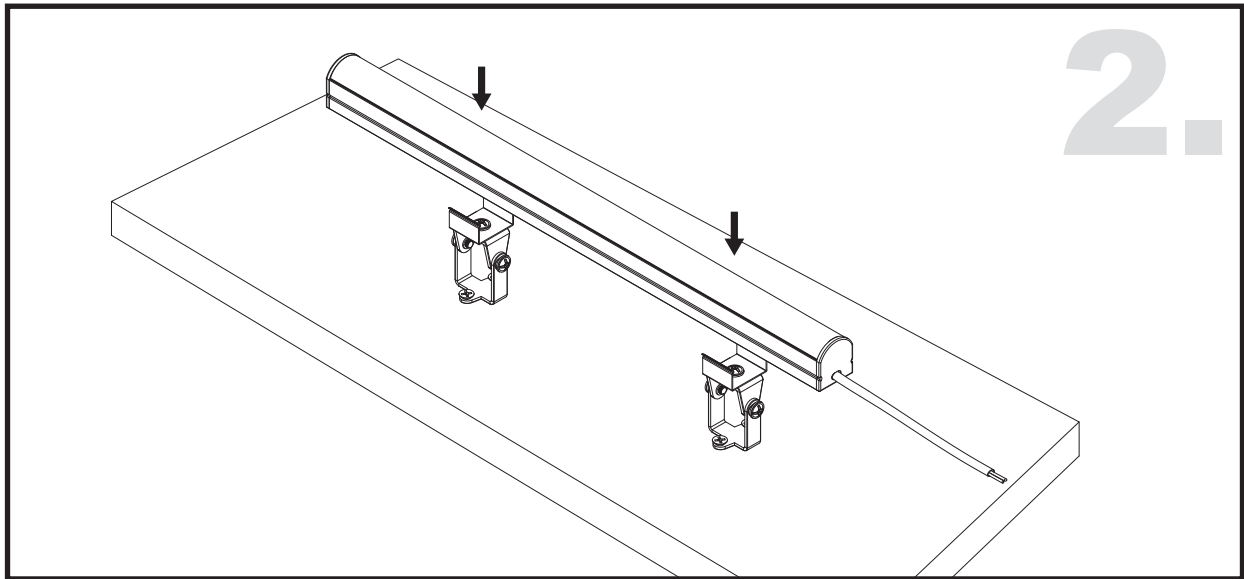

Aluminium LED Profile LW-MD

Unit:mm

	Name	Code	Material	Color	Others
①	Aluminum Profile 1	MD-1	Aluminum	Silver / White / Black / RAL color	-
②	Aluminum Profile 2	MD-2	Aluminum	Silver	-
③	LED strip	-	-	-	MAX. 19.2 W/m
⑤	Endcap (with hole)	MD-Cap-H	Plastic	Grey / White / Black	-
⑥	Endcap (without hole)	MD-Cap	Plastic	Grey / White / Black	-
⑦	Adjustable Clip	AS1-Clip-A	Stainless Steel	ecru	-
⑧	Metal Clip	AS1-Clip-M	Stainless Steel	ecru	-
⑨	Plastic Clip	AS1-Clip-P	Plastic	Clear	-

④ Optional Diffuser(PC)

Color	Light Transmittance	Code
-	-	-
-	-	-
-	-	-
Clear	95%	D004-C

ADJUSTABLE CLIP INSTALLING INSTRUCTIONS

METAL CLIP / PLASTIC CLIP INSTALLING INSTRUCTIONS