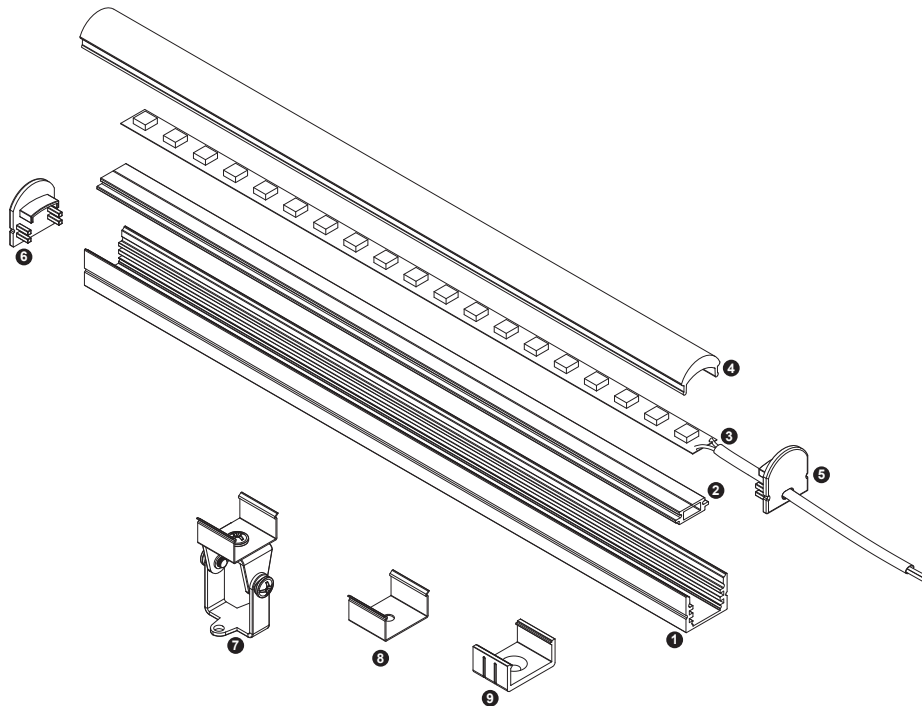

Aluminium LED Profile LW-MD

Unit:mm

	Name	Code	Material	Color	Others
①	Aluminum Profile 1	MD-1	Aluminum	Silver / White / Black / RAL color	-
②	Aluminum Profile 2	MD-2	Aluminum	Silver	-
③	LED strip	-	-	-	MAX. 19.2 W/m
⑤	Endcap (with hole)	MD-Cap-H	Plastic	Grey / White / Black	-
⑥	Endcap (without hole)	MD-Cap	Plastic	Grey / White / Black	-
⑦	Adjustable Clip	AS1-Clip-A	Stainless Steel	ecru	-
⑧	Metal Clip	AS1-Clip-M	Stainless Steel	ecru	-
⑨	Plastic Clip	AS1-Clip-P	Plastic	Clear	-

④ Optional Diffuser(PC)

Color	Light Transmittance	Code
-	-	-
-	-	-
-	-	-
Clear	95%	D004-C

ADJUSTABLE CLIP INSTALLING INSTRUCTIONS

METAL CLIP / PLASTIC CLIP INSTALLING INSTRUCTIONS