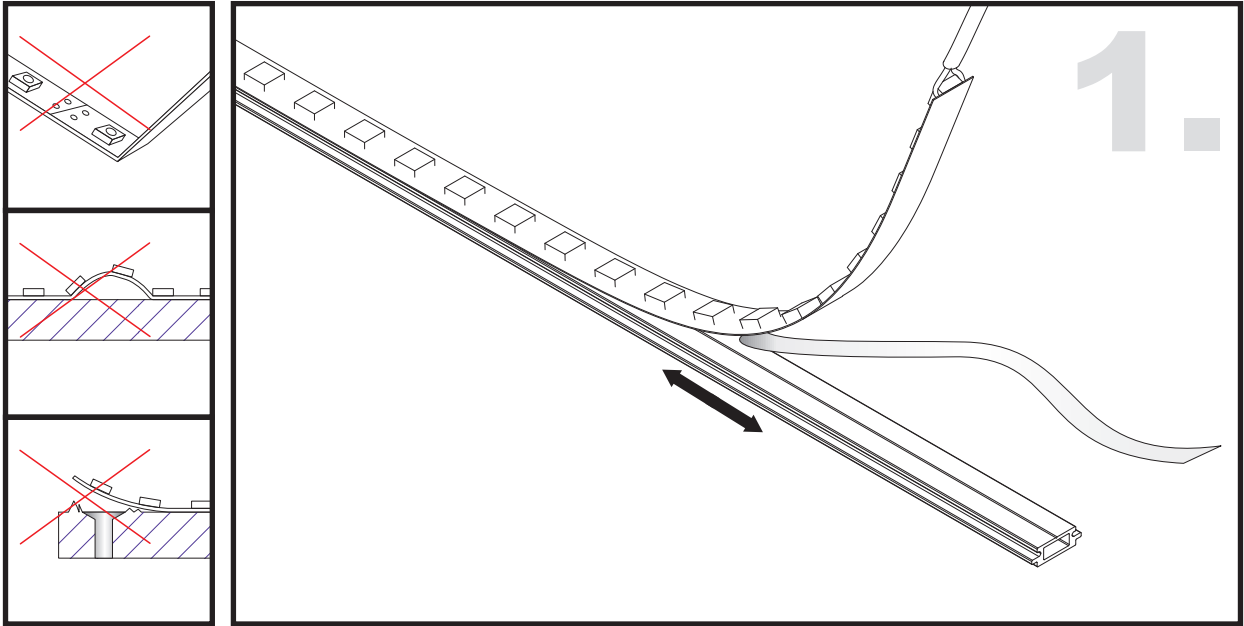

Aluminium LED Profile LW-MD

Unit:mm

	Name	Code	Material	Color	Others
①	Aluminum Profile 1	MD-1	Aluminum	Silver / White / Black / RAL color	-
②	Aluminum Profile 2	MD-2	Aluminum	Silver	-
③	LED strip	-	-	-	MAX. 19.2 W/m
⑤	Endcap (with hole)	MD-Cap-H	Plastic	Grey / White / Black	-
⑥	Endcap (without hole)	MD-Cap	Plastic	Grey / White / Black	-
⑦	Adjustable Clip	AS1-Clip-A	Stainless Steel	ecru	-
⑧	Metal Clip	AS1-Clip-M	Stainless Steel	ecru	-
⑨	Plastic Clip	AS1-Clip-P	Plastic	Clear	-

④ Optional Diffuser(PC)

Color	Light Transmittance	Code
-	-	-
-	-	-
-	-	-
Clear	95%	D004-C

ADJUSTABLE CLIP INSTALLING INSTRUCTIONS

METAL CLIP / PLASTIC CLIP INSTALLING INSTRUCTIONS