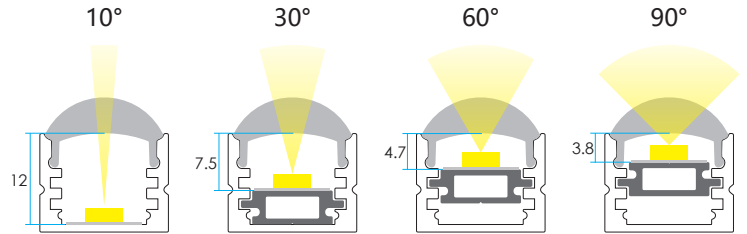

Aluminium LED Profile LW-MD

Unit:mm

	Name	Code	Material	Color	Others
①	Aluminum Profile 1	MD-1	Aluminum	Silver / White / Black / RAL color	-
②	Aluminum Profile 2	MD-2	Aluminum	Silver	-
③	LED strip	-	-	-	MAX. 19.2 W/m
⑤	Endcap (with hole)	MD-Cap-H	Plastic	Grey / White / Black	-
⑥	Endcap (without hole)	MD-Cap	Plastic	Grey / White / Black	-
⑦	Adjustable Clip	AS1-Clip-A	Stainless Steel	ecru	-
⑧	Metal Clip	AS1-Clip-M	Stainless Steel	ecru	-
⑨	Plastic Clip	AS1-Clip-P	Plastic	Clear	-

④ Optional Diffuser(PC)

Color	Light Transmittance	Code
-	-	-
-	-	-
-	-	-
Clear	95%	D004-C

ADJUSTABLE CLIP INSTALLING INSTRUCTIONS

METAL CLIP / PLASTIC CLIP INSTALLING INSTRUCTIONS