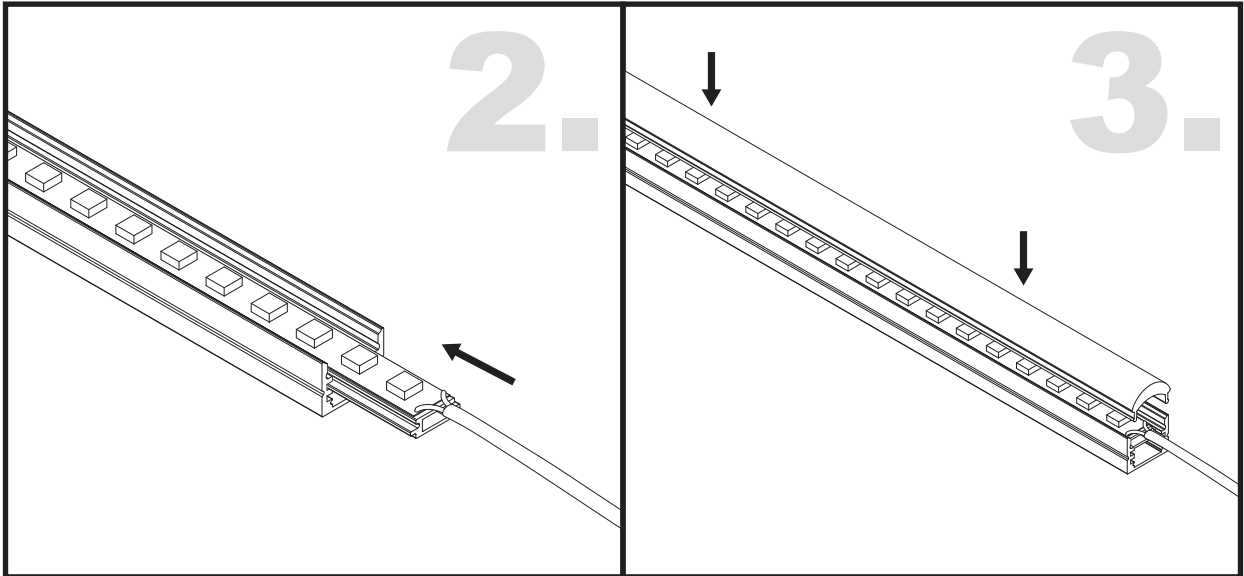

Aluminium LED Profile LW-MD

Unit:mm

	Name	Code	Material	Color	Others
①	Aluminum Profile 1	MD-1	Aluminum	Silver / White / Black / RAL color	-
②	Aluminum Profile 2	MD-2	Aluminum	Silver	-
③	LED strip	-	-	-	MAX. 19.2 W/m
⑤	Endcap (with hole)	MD-Cap-H	Plastic	Grey / White / Black	-
⑥	Endcap (without hole)	MD-Cap	Plastic	Grey / White / Black	-
⑦	Adjustable Clip	AS1-Clip-A	Stainless Steel	ecru	-
⑧	Metal Clip	AS1-Clip-M	Stainless Steel	ecru	-
⑨	Plastic Clip	AS1-Clip-P	Plastic	Clear	-

④ Optional Diffuser(PC)

Color	Light Transmittance	Code
-	-	-
-	-	-
-	-	-
Clear	95%	D004-C

ADJUSTABLE CLIP INSTALLING INSTRUCTIONS

METAL CLIP / PLASTIC CLIP INSTALLING INSTRUCTIONS