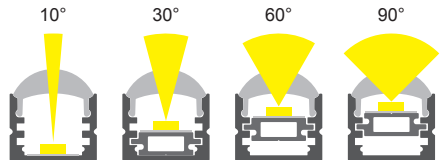

SURFACE MOUNTED SERIES

Accessory

ITEM NO.: **LW-MD**

Aluminum Profile 1
Code: MD-1

Plastic Clip
Code: AS1-Clip-P

Aluminum Profile 2
Code: MD-2

Metal Clip
Code: AS1-Clip-M

Plastic Endcap
(with/without hole)
Code: MD-Cap
Code: MD-Cap-H

Adjustable Clip
(0-225°rotation)
Code: AS1-Clip-A

< 19.2W/m

Optional Diffuser(PC)

D004 type

Dimensions(mm)	Max strip width	Opal	Milky	Frosted	Clear Lens
17*17.8	10.7mm	/	/	/	√
Code		/	/	/	D004-C
Light Transmittance		/	/	/	95%

Stocked length availability:2m,2.5m.Customized length below 6m upon your request.