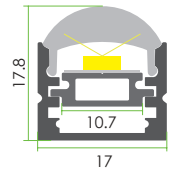

SURFACE MOUNTED SERIES

Accessory

ITEM NO.: **LW-MD**

Aluminum Profile 1
Code: MD-1

Plastic Clip
Code: AS1-Clip-P

Aluminum Profile 2
Code: MD-2

Metal Clip
Code: AS1-Clip-M

Plastic Endcap
(with/without hole)
Code: MD-Cap
Code: MD-Cap-H

Adjustable Clip
(0-225°rotation)
Code: AS1-Clip-A

< 19.2W/m

Optional Diffuser(PC)

D004 type

Dimensions(mm)	Max strip width	Opal	Milky	Frosted	Clear Lens
17*17.8	10.7mm	/	/	/	√
Code		/	/	/	D004-C
Light Transmittance		/	/	/	95%

Stocked length availability:2m,2.5m.Customized length below 6m upon your request.