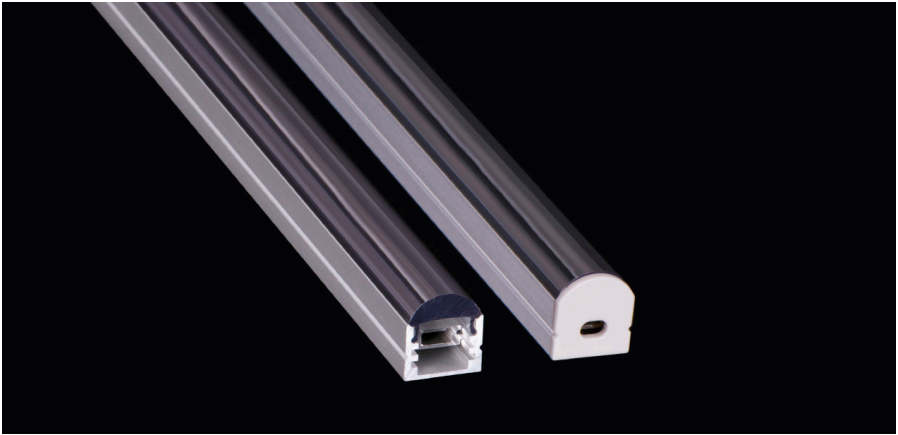

SURFACE MOUNTED SERIES

Accessory

ITEM NO.: **LW-MD**

Aluminum Profile 1
Code: MD-1

Plastic Clip
Code: AS1-Clip-P

Aluminum Profile 2
Code: MD-2

Metal Clip
Code: AS1-Clip-M

Plastic Endcap
(with/without hole)
Code: MD-Cap
Code: MD-Cap-H

Adjustable Clip
(0-225°rotation)
Code: AS1-Clip-A

< 19.2W/m

Optional Diffuser(PC)

D004 type

Dimensions(mm)	Max strip width	Opal	Milky	Frosted	Clear Lens
17*17.8	10.7mm	/	/	/	√
Code		/	/	/	D004-C
Light Transmittance		/	/	/	95%

Stocked length availability:2m,2.5m.Customized length below 6m upon your request.