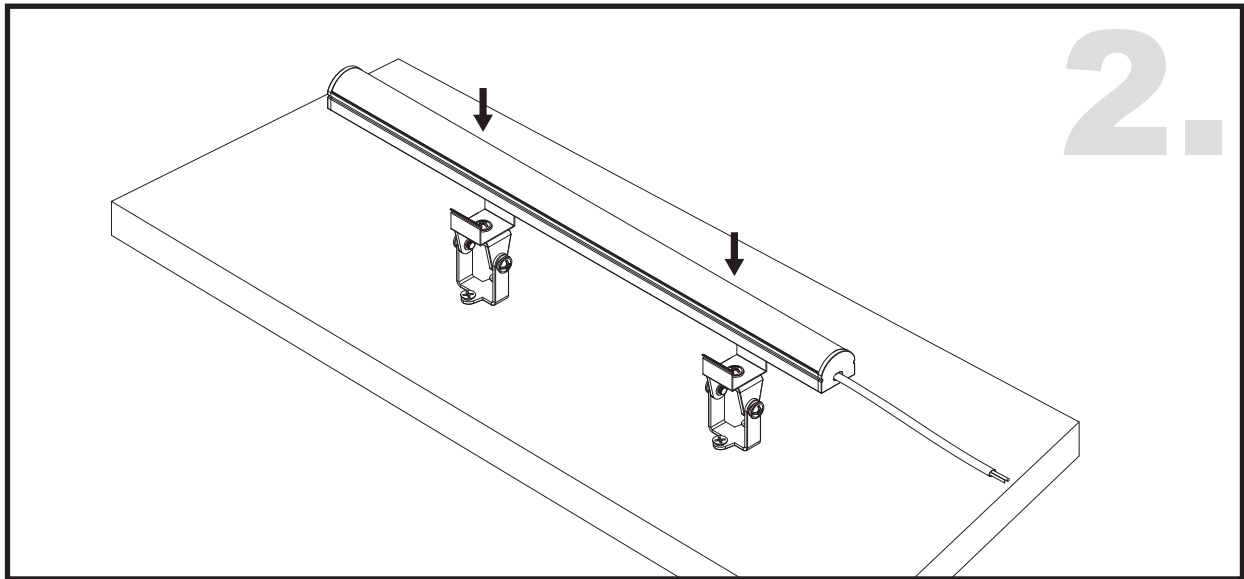

Unit:mm

Aluminium LED Profile LW-AL60

	Name	Code	Material	Color	Others
①	Aluminum Profile	AS1	Aluminum	Silver / White / Black / RAL color	
②	LED strip	-	-	-	MAX. 14.4 W/m
④	Endcap (with hole)	AL60-Cap-H	Plastic	Grey / White / Black	-
⑤	Endcap (without hole)	AL60-Cap	Plastic	Grey / White / Black	-
⑥	Adjustable Clip	AS1-Clip-A	Stainless Steel	ecru	-
⑦	Metal Clip	AS1-Clip-M	Stainless Steel	ecru	-
⑧	Plastic Clip	AS1-Clip-P	Plastic	Clear	-

③ Optional Diffuser(PC)

Color	Light Transmittance	Code
-	-	-
-	-	-
-	-	-
Clear	95%	D004-C

ADJUSTABLE CLIP INSTALLING INSTRUCTIONS

METAL CLIP / PLASTIC CLIP INSTALLING INSTRUCTIONS