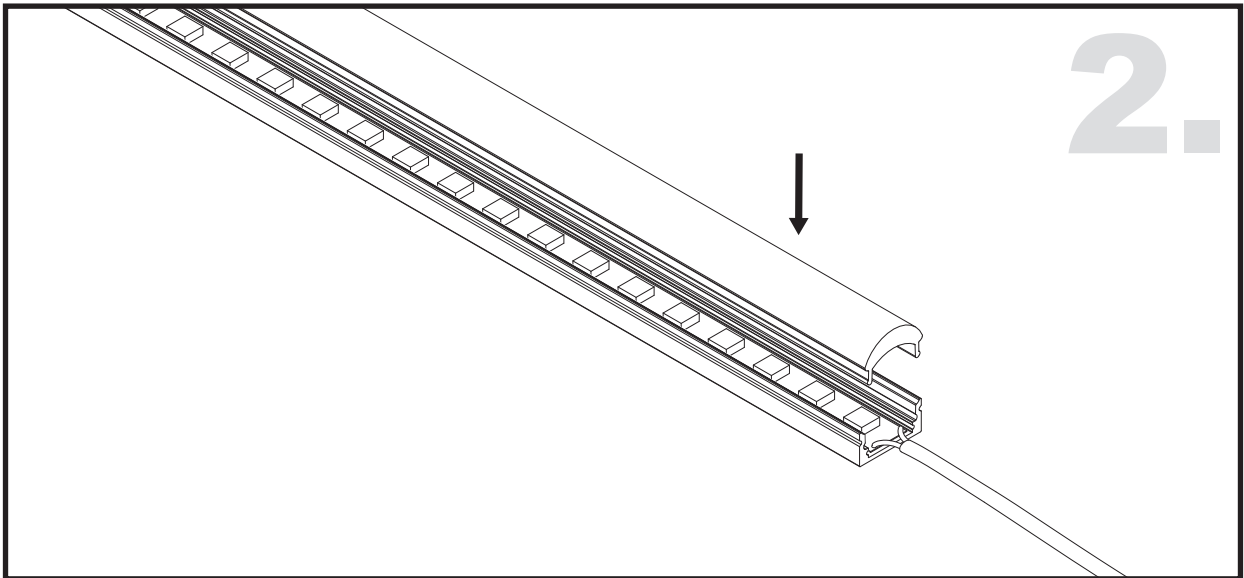

Unit:mm

Aluminium LED Profile LW-AL60

	Name	Code	Material	Color	Others
①	Aluminum Profile	AS1	Aluminum	Silver / White / Black / RAL color	
②	LED strip	-	-	-	MAX. 14.4 W/m
④	Endcap (with hole)	AL60-Cap-H	Plastic	Grey / White / Black	-
⑤	Endcap (without hole)	AL60-Cap	Plastic	Grey / White / Black	-
⑥	Adjustable Clip	AS1-Clip-A	Stainless Steel	ecru	-
⑦	Metal Clip	AS1-Clip-M	Stainless Steel	ecru	-
⑧	Plastic Clip	AS1-Clip-P	Plastic	Clear	-

③ Optional Diffuser(PC)

Color	Light Transmittance	Code
-	-	-
-	-	-
-	-	-
Clear	95%	D004-C

ADJUSTABLE CLIP INSTALLING INSTRUCTIONS

METAL CLIP / PLASTIC CLIP INSTALLING INSTRUCTIONS