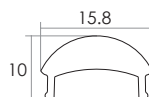

③ Optional Diffuser(PC)

Color	Light Transmittance	Code
-	-	-
-	-	-
-	-	-
Clear	95%	D004-C