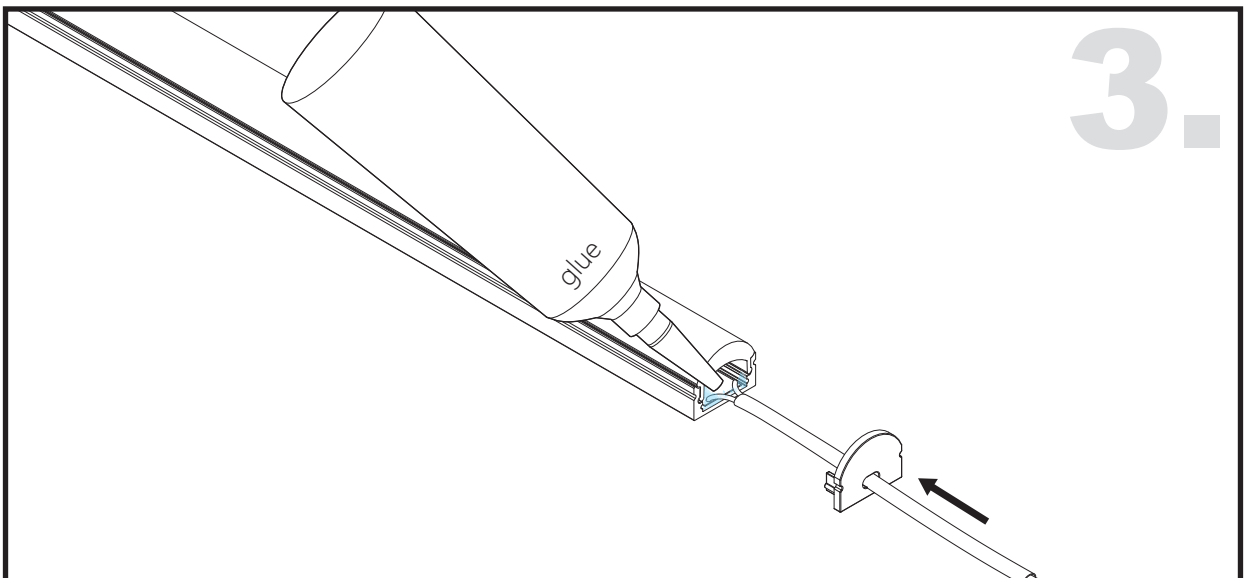

Unit:mm

Aluminium LED Profile LW-AL60

	Name	Code	Material	Color	Others
①	Aluminum Profile	AS1	Aluminum	Silver / White / Black / RAL color	
②	LED strip	-	-	-	MAX. 14.4 W/m
④	Endcap (with hole)	AL60-Cap-H	Plastic	Grey / White / Black	-
⑤	Endcap (without hole)	AL60-Cap	Plastic	Grey / White / Black	-
⑥	Adjustable Clip	AS1-Clip-A	Stainless Steel	ecru	-
⑦	Metal Clip	AS1-Clip-M	Stainless Steel	ecru	-
⑧	Plastic Clip	AS1-Clip-P	Plastic	Clear	-

③ Optional Diffuser(PC)

Color	Light Transmittance	Code
-	-	-
-	-	-
-	-	-
Clear	95%	D004-C

ADJUSTABLE CLIP INSTALLING INSTRUCTIONS

METAL CLIP / PLASTIC CLIP INSTALLING INSTRUCTIONS