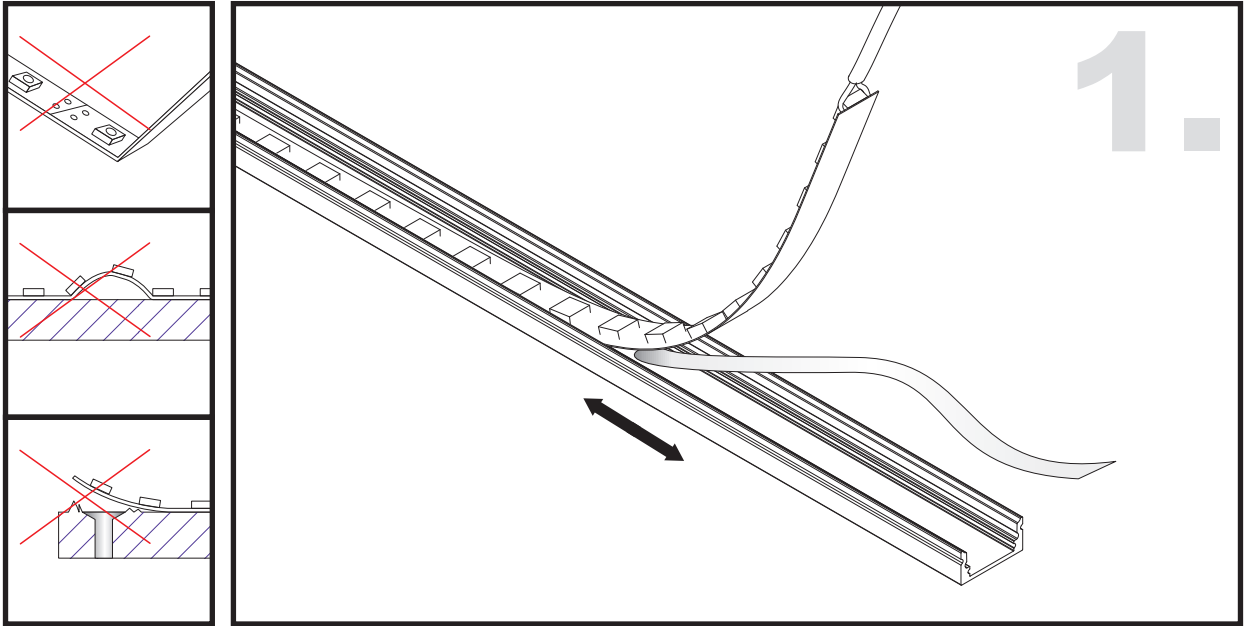

Unit:mm

Aluminium LED Profile LW-AL60

	Name	Code	Material	Color	Others
①	Aluminum Profile	AS1	Aluminum	Silver / White / Black / RAL color	
②	LED strip	-	-	-	MAX. 14.4 W/m
④	Endcap (with hole)	AL60-Cap-H	Plastic	Grey / White / Black	-
⑤	Endcap (without hole)	AL60-Cap	Plastic	Grey / White / Black	-
⑥	Adjustable Clip	AS1-Clip-A	Stainless Steel	ecru	-
⑦	Metal Clip	AS1-Clip-M	Stainless Steel	ecru	-
⑧	Plastic Clip	AS1-Clip-P	Plastic	Clear	-

③ Optional Diffuser(PC)

Color	Light Transmittance	Code
-	-	-
-	-	-
-	-	-
Clear	95%	D004-C

ADJUSTABLE CLIP INSTALLING INSTRUCTIONS

METAL CLIP / PLASTIC CLIP INSTALLING INSTRUCTIONS