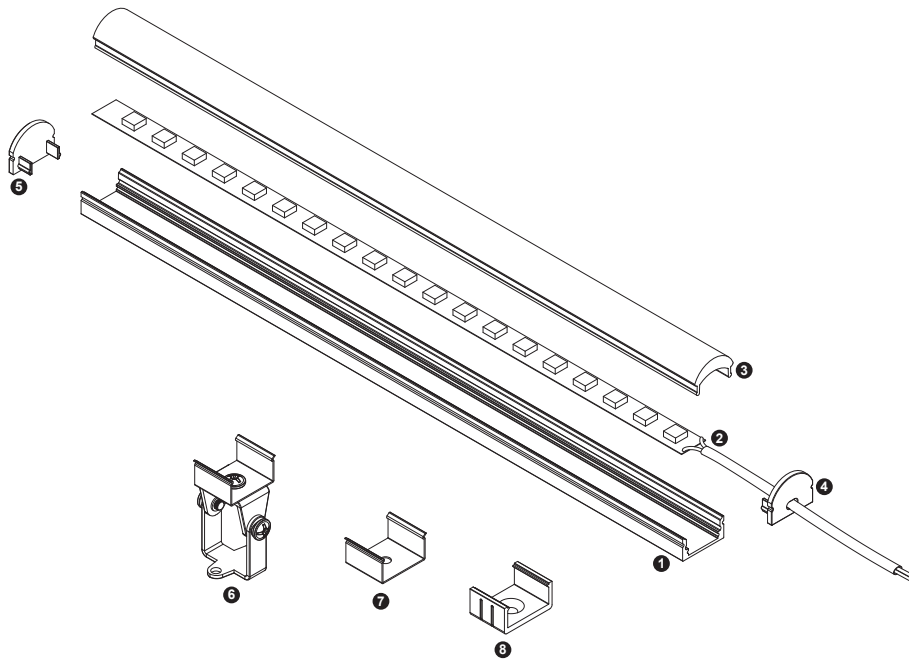

Unit:mm

Aluminium LED Profile LW-AL60

	Name	Code	Material	Color	Others
①	Aluminum Profile	AS1	Aluminum	Silver / White / Black / RAL color	
②	LED strip	-	-	-	MAX. 14.4 W/m
④	Endcap (with hole)	AL60-Cap-H	Plastic	Grey / White / Black	-
⑤	Endcap (without hole)	AL60-Cap	Plastic	Grey / White / Black	-
⑥	Adjustable Clip	AS1-Clip-A	Stainless Steel	ecru	-
⑦	Metal Clip	AS1-Clip-M	Stainless Steel	ecru	-
⑧	Plastic Clip	AS1-Clip-P	Plastic	Clear	-

③ Optional Diffuser(PC)

Color	Light Transmittance	Code
-	-	-
-	-	-
-	-	-
Clear	95%	D004-C

ADJUSTABLE CLIP INSTALLING INSTRUCTIONS

METAL CLIP / PLASTIC CLIP INSTALLING INSTRUCTIONS