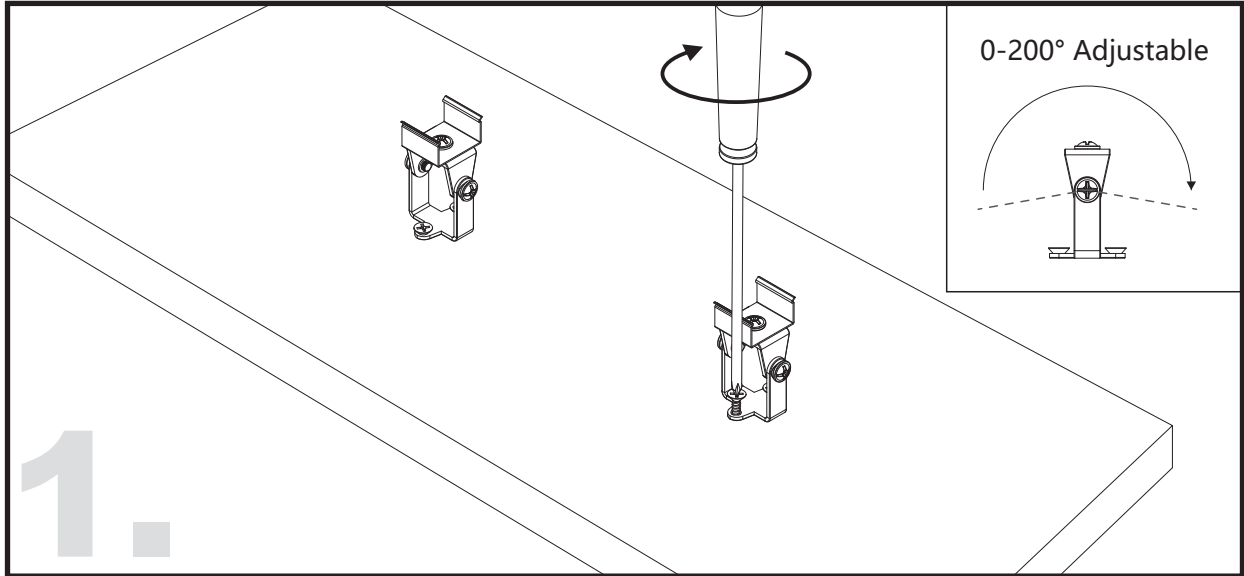

Unit:mm

Aluminium LED Profile LW-AL60

	Name	Code	Material	Color	Others
①	Aluminum Profile	AS1	Aluminum	Silver / White / Black / RAL color	
②	LED strip	-	-	-	MAX. 14.4 W/m
④	Endcap (with hole)	AL60-Cap-H	Plastic	Grey / White / Black	-
⑤	Endcap (without hole)	AL60-Cap	Plastic	Grey / White / Black	-
⑥	Adjustable Clip	AS1-Clip-A	Stainless Steel	ecru	-
⑦	Metal Clip	AS1-Clip-M	Stainless Steel	ecru	-
⑧	Plastic Clip	AS1-Clip-P	Plastic	Clear	-

③ Optional Diffuser(PC)

Color	Light Transmittance	Code
-	-	-
-	-	-
-	-	-
Clear	95%	D004-C

ADJUSTABLE CLIP INSTALLING INSTRUCTIONS

METAL CLIP / PLASTIC CLIP INSTALLING INSTRUCTIONS