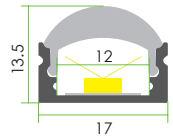

SURFACE MOUNTED SERIES

Accessory

ITEM NO.: **LW-AL60**

Aluminum Profile
Code: AS1

Metal Clip
Code: AS1-Clip-M

Plastic Endcap
(with/without hole)
Code: AL60-Cap
Code: AL60-Cap-H

Adjustable Clip
(0-237° rotation)
Code: AS1-Clip-A

Plastic Clip
Code: AS1-Clip-P

< 14.4W/m

Optional Diffuser(PC)

D004 type

Dimensions(mm)	Max strip width	Opal	Milky	Frosted	Clear Lens
17*13.5	12mm	/	/	/	√
Code		/	/	/	D004-C
Light Transmittance		/	/	/	95%

Stocked length availability:2m,2.5m.Customized length below 6m upon your request.