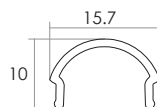

③ Optional Diffuser(PMMA)

Color	Light Transmittance	Code
-	-	-
Milky	60%	D009-M
-	-	-
Clear	95%	D009-C