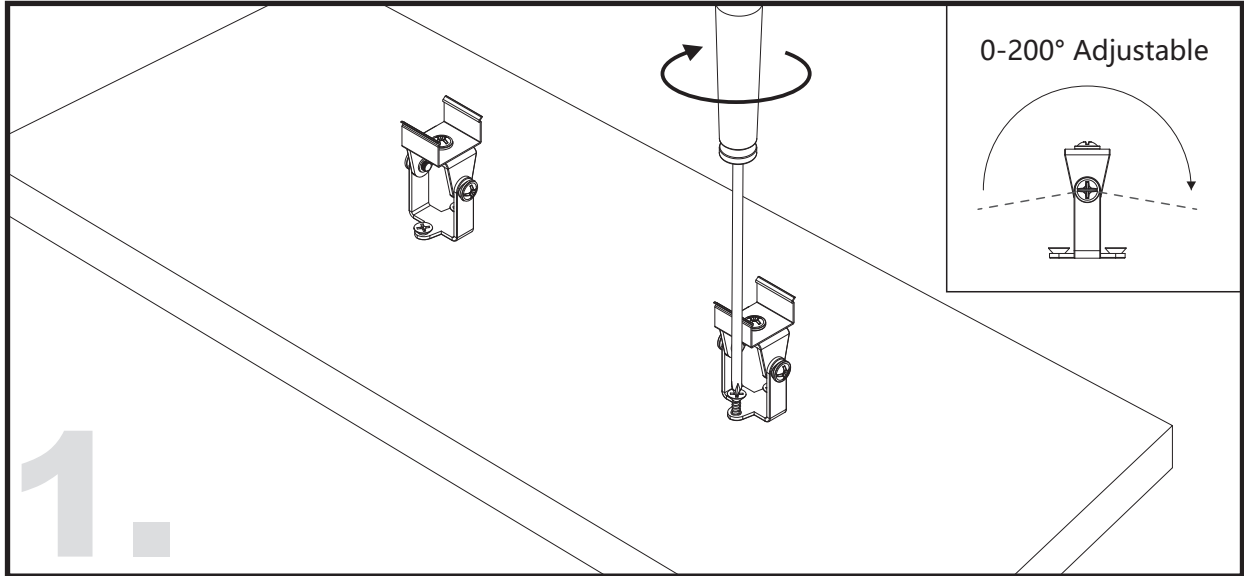

# Aluminium LED Profile LW-AST1

Adjustable

Surface

	Name	Code	Material	Color	Others
①	Aluminum Profile	AS1	Aluminum	Silver / White / Black / RAL color	
②	LED strip	-	-	-	MAX. 14.4 W/m
④	Endcap (with hole)	AL60-Cap-H	Plastic	Grey / White / Black	-
⑤	Endcap (without hole)	AL60-Cap	Plastic	Grey / White / Black	-
⑥	Adjustable Clip	AS1-Clip-A	Stainless Steel	ecru	-
⑦	Metal Clip	AS1-Clip-M	Stainless Steel	ecru	-
⑧	Plastic Clip	AS1-Clip-P	Plastic	Clear	-

## ADJUSTABLE CLIP INSTALLING INSTRUCTIONS