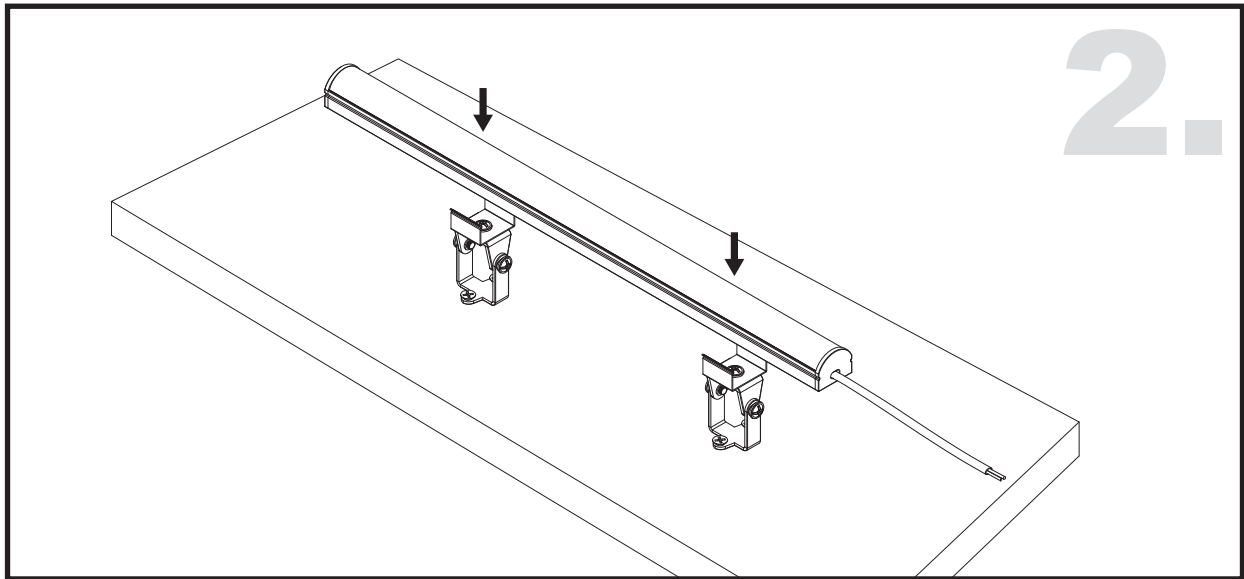

# Aluminium LED Profile LW-AST1

Adjustable

Surface

	Name	Code	Material	Color	Others
①	Aluminum Profile	AS1	Aluminum	Silver / White / Black / RAL color	
②	LED strip	-	-	-	MAX. 14.4 W/m
④	Endcap (with hole)	AL60-Cap-H	Plastic	Grey / White / Black	-
⑤	Endcap (without hole)	AL60-Cap	Plastic	Grey / White / Black	-
⑥	Adjustable Clip	AS1-Clip-A	Stainless Steel	ecru	-
⑦	Metal Clip	AS1-Clip-M	Stainless Steel	ecru	-
⑧	Plastic Clip	AS1-Clip-P	Plastic	Clear	-

## ADJUSTABLE CLIP INSTALLING INSTRUCTIONS