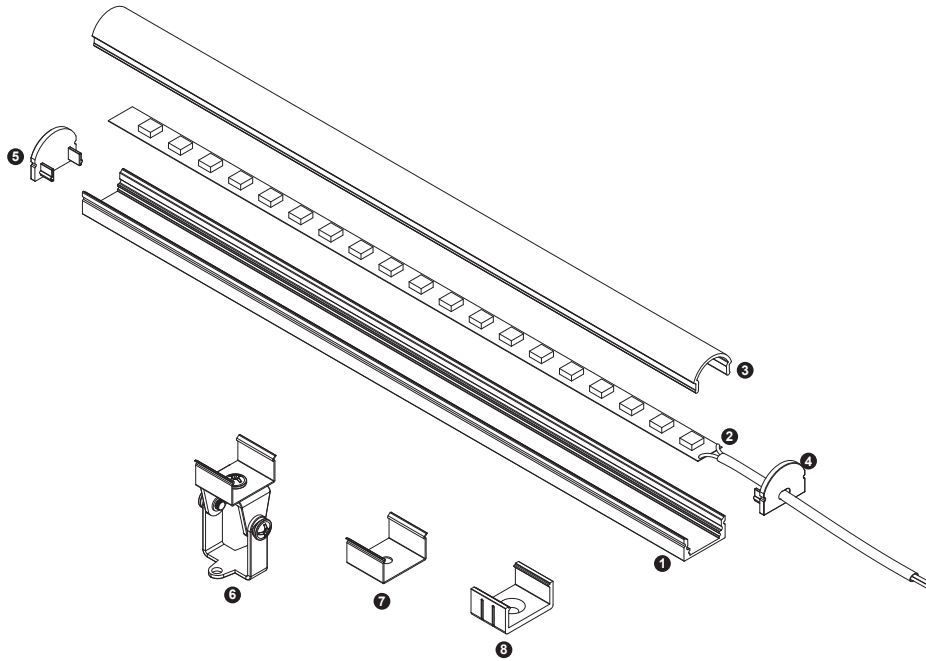

Unit:mm

# Aluminium LED Profile LW-AST1

Adjustable

Surface

	Name	Code	Material	Color	Others
①	Aluminum Profile	AS1	Aluminum	Silver / White / Black / RAL color	
②	LED strip	-	-	-	MAX. 14.4 W/m
④	Endcap (with hole)	AL60-Cap-H	Plastic	Grey / White / Black	-
⑤	Endcap (without hole)	AL60-Cap	Plastic	Grey / White / Black	-
⑥	Adjustable Clip	AS1-Clip-A	Stainless Steel	ecru	-
⑦	Metal Clip	AS1-Clip-M	Stainless Steel	ecru	-
⑧	Plastic Clip	AS1-Clip-P	Plastic	Clear	-

## ADJUSTABLE CLIP INSTALLING INSTRUCTIONS