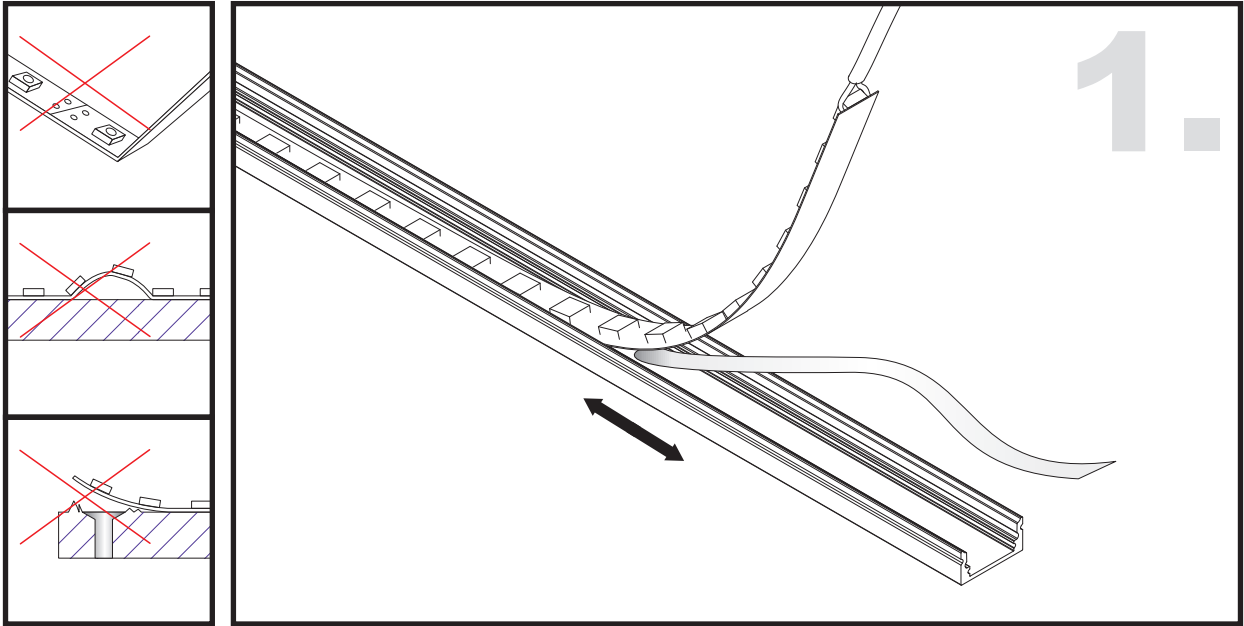

# Aluminium LED Profile LW-AST1

Adjustable

Surface

	Name	Code	Material	Color	Others
①	Aluminum Profile	AS1	Aluminum	Silver / White / Black / RAL color	
②	LED strip	-	-	-	MAX. 14.4 W/m
④	Endcap (with hole)	AL60-Cap-H	Plastic	Grey / White / Black	-
⑤	Endcap (without hole)	AL60-Cap	Plastic	Grey / White / Black	-
⑥	Adjustable Clip	AS1-Clip-A	Stainless Steel	ecru	-
⑦	Metal Clip	AS1-Clip-M	Stainless Steel	ecru	-
⑧	Plastic Clip	AS1-Clip-P	Plastic	Clear	-

## ADJUSTABLE CLIP INSTALLING INSTRUCTIONS