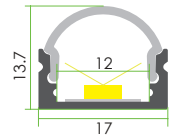

SURFACE MOUNTED SERIES

Accessory

ITEM NO.: **LW-AST1**

Aluminum Profile
Code: **AS1**

Metal Clip
Code: **AS1-Clip-M**

Plastic Endcap
(with/without hole)
Code: **AL60-Cap**
Code: **AL60-Cap-H**

Adjustable Clip
(0-237° rotation)
Code: **AS1-Clip-A**

Plastic Clip
Code: **AS1-Clip-P**

< 14.4W/m

Optional Diffuser(PMMA)

D009 type					
Dimensions(mm)	Max strip width	Opal	Milky	Frosted	Clear
17*13.7	12mm	/	√	/	√
Code		/	D009-M	/	D009-C
Light Transmittance		/	60%	/	95%

Stocked length availability:2m,2.5m.Customized length below 6m upon your request.