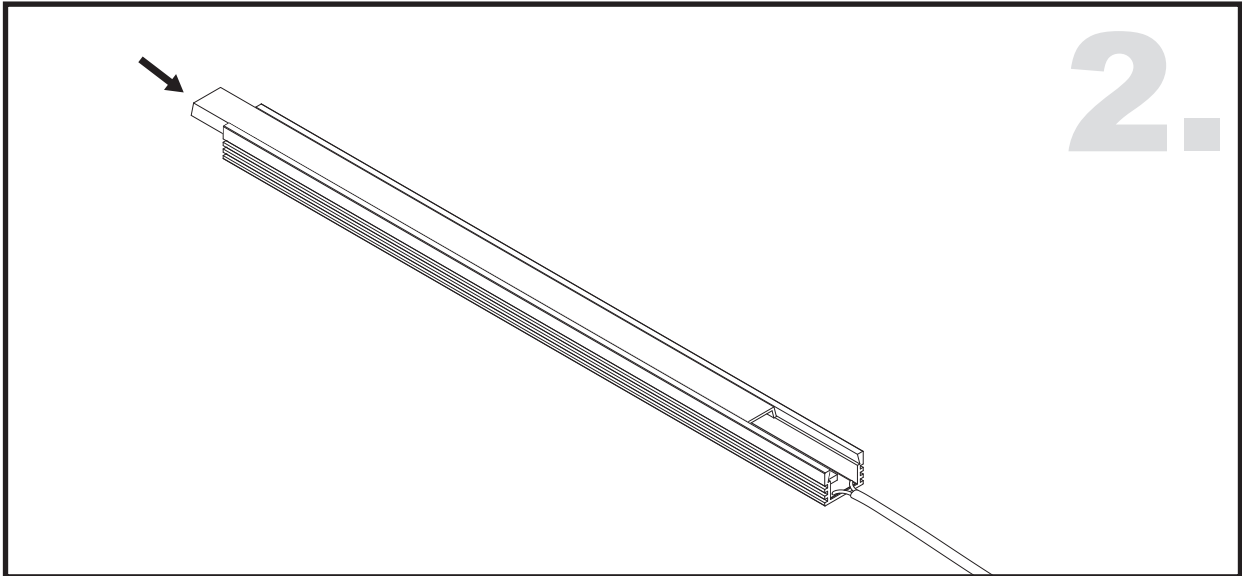

Aluminium LED Profile LW-AS5

Unit:mm

	Name	Code	Material	Color	Other
①	Aluminum Profile	AS5	Aluminum	Silver / White / Black / RAL color	
②	LED strip	-	-	-	MAX. 14.4 W/m
④	Endcap (with hole)	AS5-Cap-H	Plastic	Grey / White / Black	-
⑤	Endcap (without hole)	AS5-Cap	Plastic	Grey / White / Black	-
⑥	Metal Clip	AS4-Clip-M	Stainless Steel	ecru	-

③ Optional Diffuser(PC)

Color	Light Transmittance	Code
Opal	59%	D002-O
Milky	-	-
Frosted	73%	D002-F
Clear	95%	D002-C

Surface

METAL CLIP INSTALLING INSTRUCTIONS