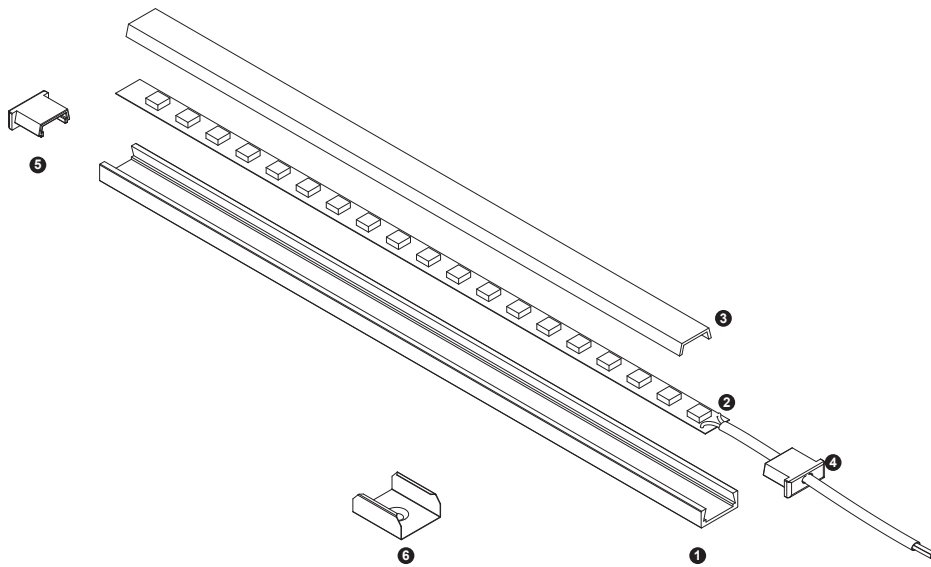

Aluminium LED Profile LW-AS5

Unit:mm

	Name	Code	Material	Color	Other
①	Aluminum Profile	AS5	Aluminum	Silver / White / Black / RAL color	
②	LED strip	-	-	-	MAX. 14.4 W/m
④	Endcap (with hole)	AS5-Cap-H	Plastic	Grey / White / Black	-
⑤	Endcap (without hole)	AS5-Cap	Plastic	Grey / White / Black	-
⑥	Metal Clip	AS4-Clip-M	Stainless Steel	ecru	-

③ Optional Diffuser(PC)

Color	Light Transmittance	Code
Opal	59%	D002-O
Milky	-	-
Frosted	73%	D002-F
Clear	95%	D002-C

Surface

METAL CLIP INSTALLING INSTRUCTIONS