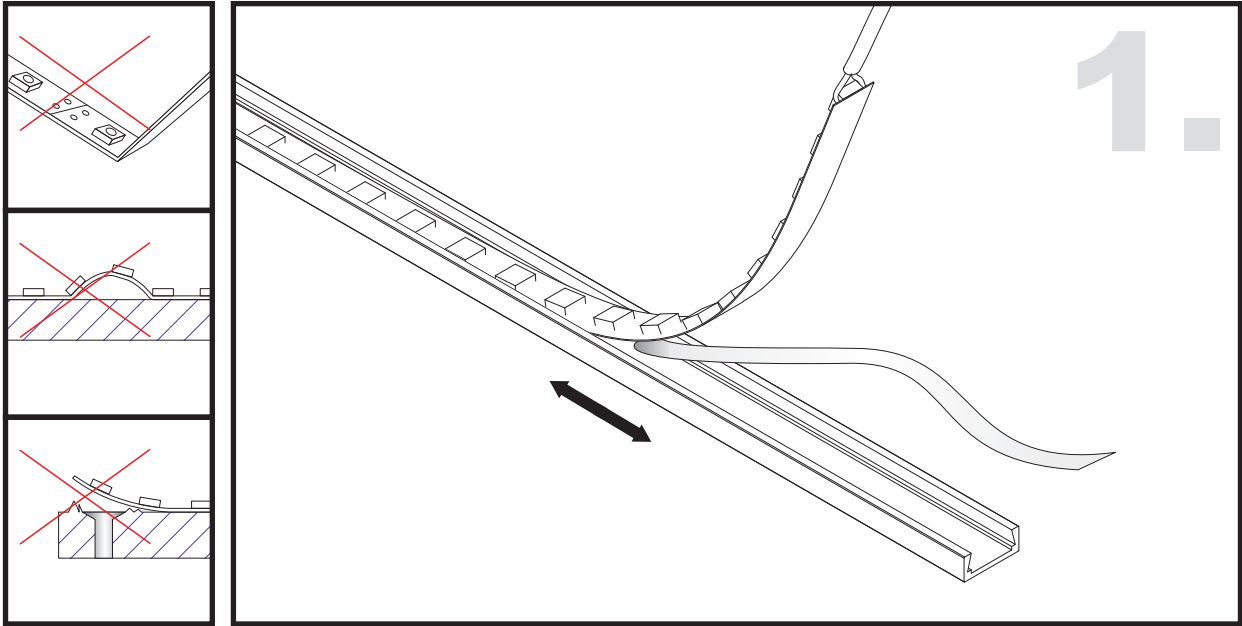

Aluminium LED Profile LW-AS5

Unit:mm

	Name	Code	Material	Color	Other
①	Aluminum Profile	AS5	Aluminum	Silver / White / Black / RAL color	
②	LED strip	-	-	-	MAX. 14.4 W/m
④	Endcap (with hole)	AS5-Cap-H	Plastic	Grey / White / Black	-
⑤	Endcap (without hole)	AS5-Cap	Plastic	Grey / White / Black	-
⑥	Metal Clip	AS4-Clip-M	Stainless Steel	ecru	-

③ Optional Diffuser(PC)

Color	Light Transmittance	Code
Opal	59%	D002-O
Milky	-	-
Frosted	73%	D002-F
Clear	95%	D002-C

Surface

METAL CLIP INSTALLING INSTRUCTIONS