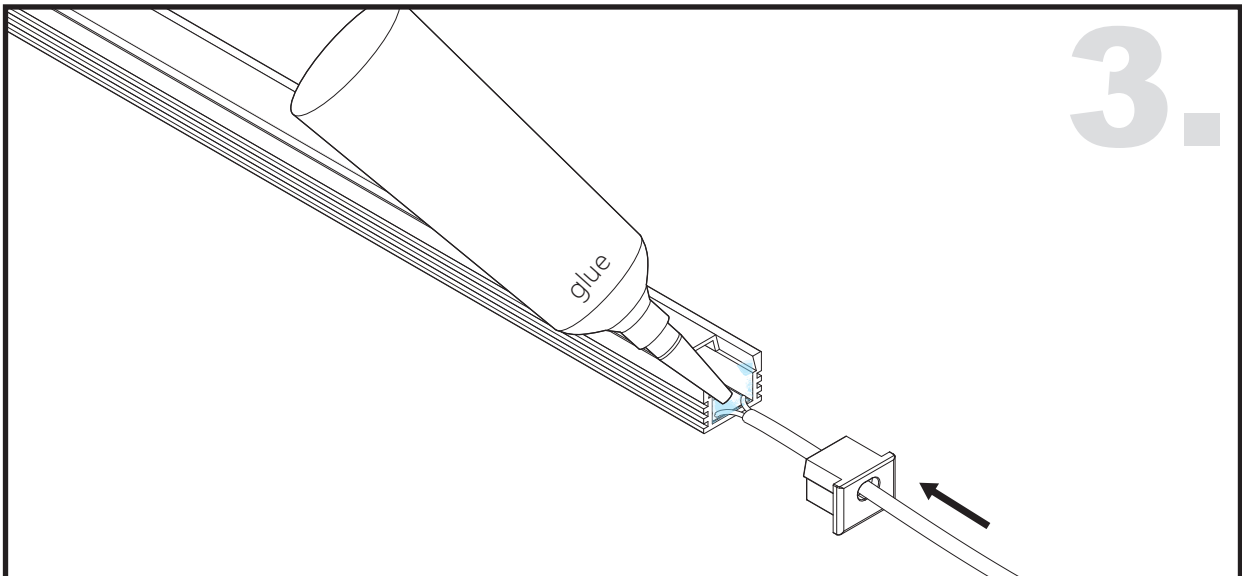

Aluminium LED Profile LW-AS5

Unit:mm

	Name	Code	Material	Color	Other
①	Aluminum Profile	AS5	Aluminum	Silver / White / Black / RAL color	
②	LED strip	-	-	-	MAX. 14.4 W/m
④	Endcap (with hole)	AS5-Cap-H	Plastic	Grey / White / Black	-
⑤	Endcap (without hole)	AS5-Cap	Plastic	Grey / White / Black	-
⑥	Metal Clip	AS4-Clip-M	Stainless Steel	ecru	-

③ Optional Diffuser(PC)

Color	Light Transmittance	Code
Opal	59%	D002-O
Milky	-	-
Frosted	73%	D002-F
Clear	95%	D002-C

Surface

METAL CLIP INSTALLING INSTRUCTIONS