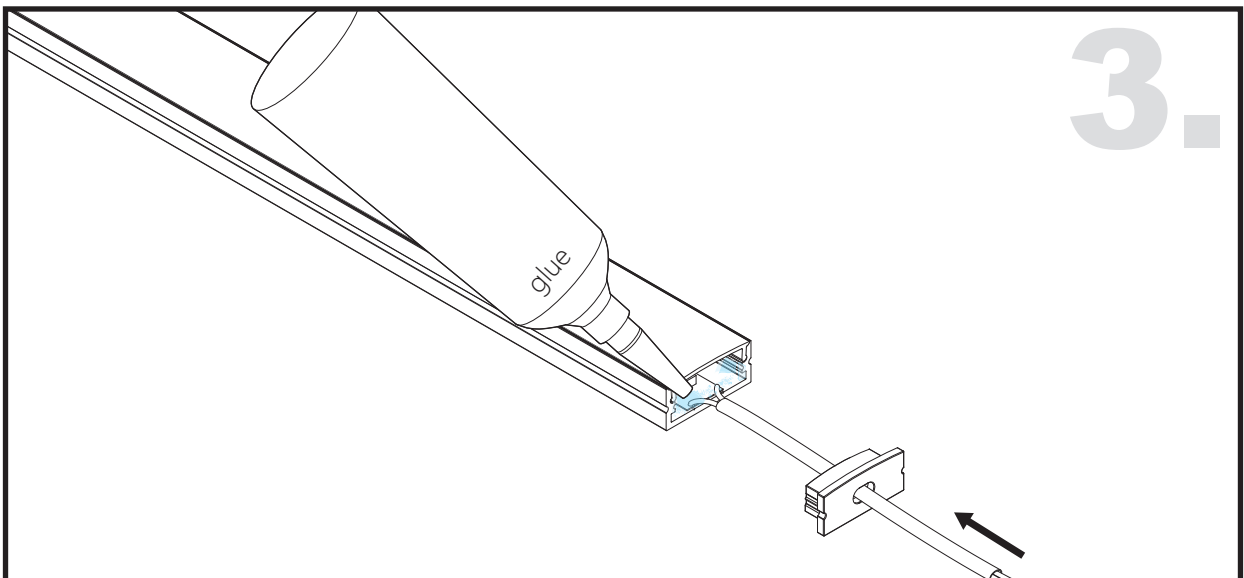

## Aluminium LED Profile LW-AS3

Adjustable

Surface

	Name	Code	Material	Color	Other
①	Aluminum Profile	AS3	Aluminum	Silver / White / Black / RAL color	
②	LED strip	-	-	-	MAX. 19.2 W/m
④	Endcap (with hole)	AS3-Cap-H	Plastic	Grey / White / Black	-
⑤	Endcap (without hole)	AS3-Cap	Plastic	Grey / White / Black	-
⑥	Adjustable Clip	C22-Clip-A	Stainless Steel	ecru	-
⑦	Metal Clip	C22-Clip-M	Stainless Steel	ecru	-
⑧	Plastic Clip	C22-Clip-P	Plastic	Clear	-

## ADJUSTABLE CLIP INSTALLING INSTRUCTIONS

Surface