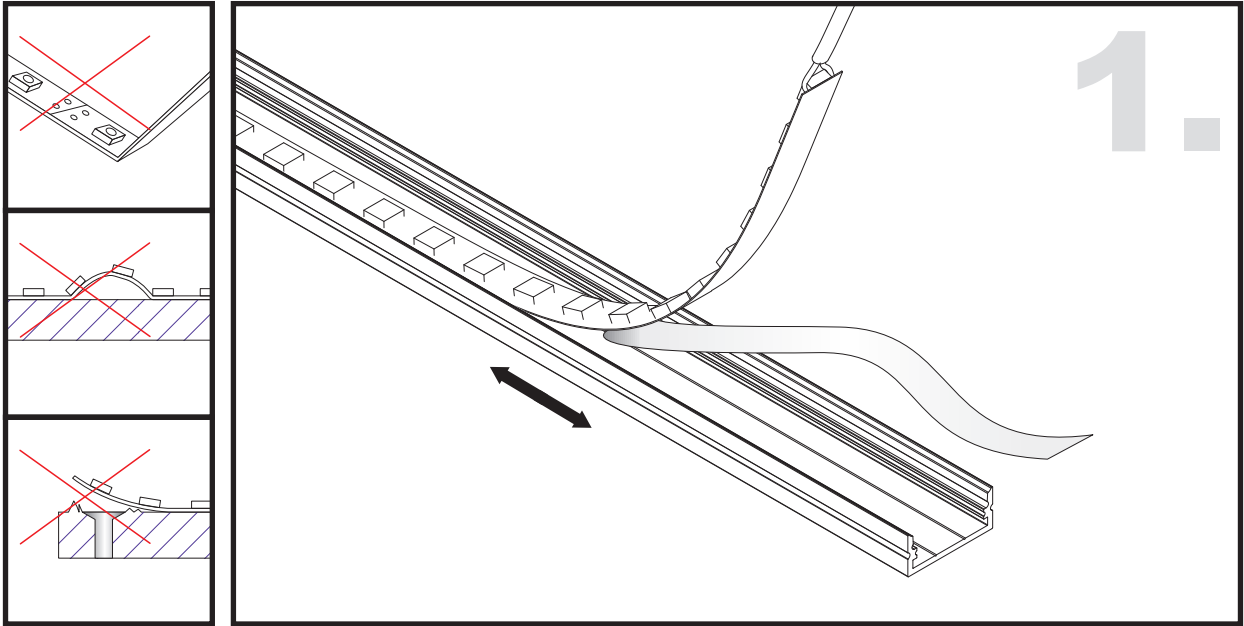

## Aluminium LED Profile LW-AS3

Adjustable

Surface

	Name	Code	Material	Color	Other
①	Aluminum Profile	AS3	Aluminum	Silver / White / Black / RAL color	
②	LED strip	-	-	-	MAX. 19.2 W/m
④	Endcap (with hole)	AS3-Cap-H	Plastic	Grey / White / Black	-
⑤	Endcap (without hole)	AS3-Cap	Plastic	Grey / White / Black	-
⑥	Adjustable Clip	C22-Clip-A	Stainless Steel	ecru	-
⑦	Metal Clip	C22-Clip-M	Stainless Steel	ecru	-
⑧	Plastic Clip	C22-Clip-P	Plastic	Clear	-

## ADJUSTABLE CLIP INSTALLING INSTRUCTIONS

Surface