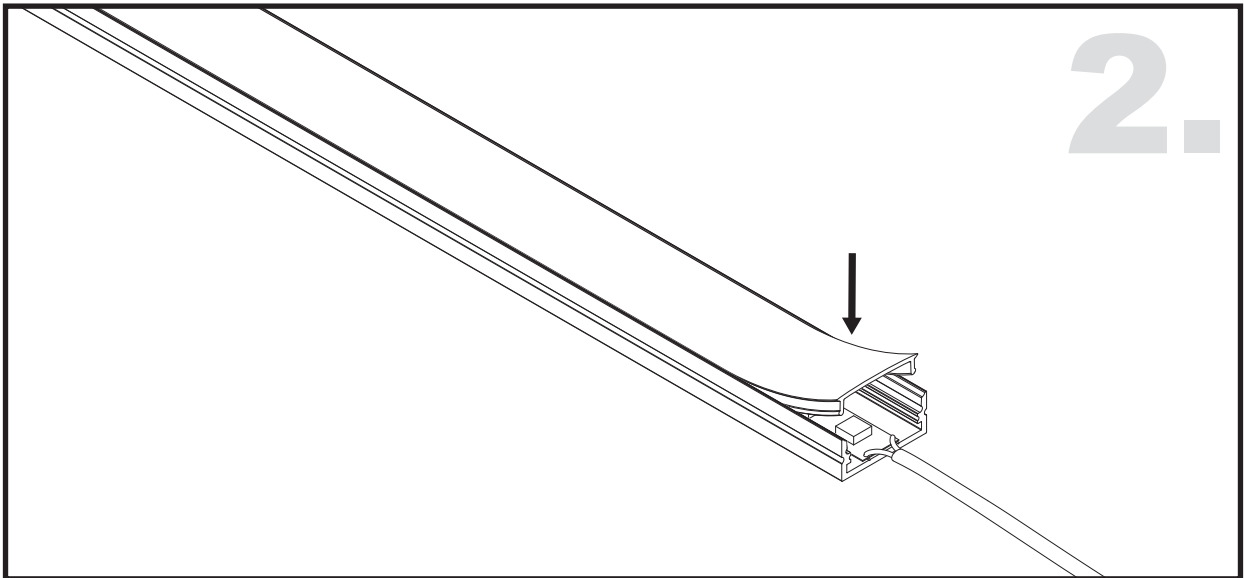

## Aluminium LED Profile LW-AS3

Adjustable

Surface

	Name	Code	Material	Color	Other
①	Aluminum Profile	AS3	Aluminum	Silver / White / Black / RAL color	
②	LED strip	-	-	-	MAX. 19.2 W/m
④	Endcap (with hole)	AS3-Cap-H	Plastic	Grey / White / Black	-
⑤	Endcap (without hole)	AS3-Cap	Plastic	Grey / White / Black	-
⑥	Adjustable Clip	C22-Clip-A	Stainless Steel	ecru	-
⑦	Metal Clip	C22-Clip-M	Stainless Steel	ecru	-
⑧	Plastic Clip	C22-Clip-P	Plastic	Clear	-

## ADJUSTABLE CLIP INSTALLING INSTRUCTIONS

Surface