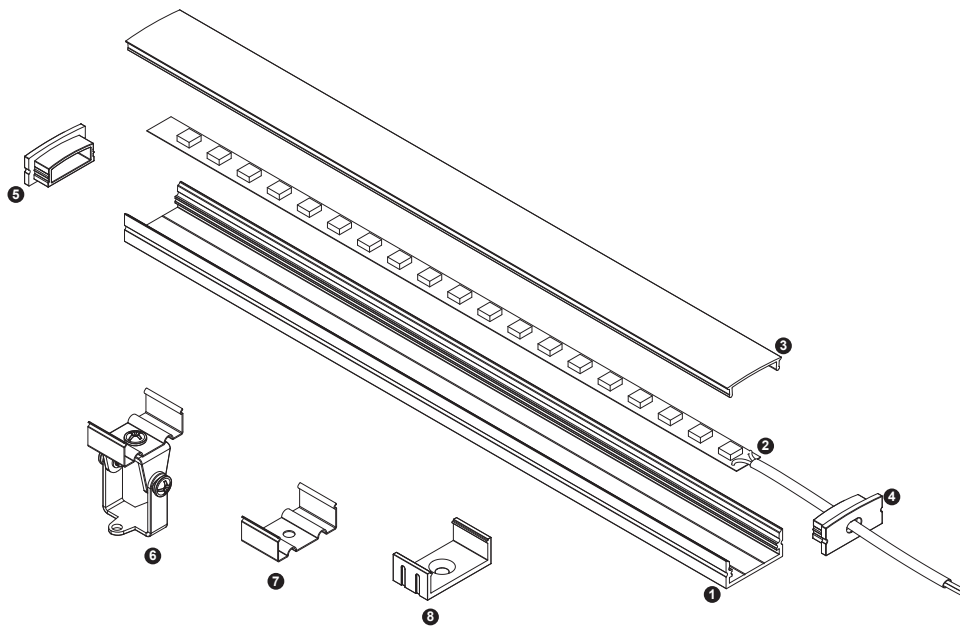

Unit:mm

## Aluminium LED Profile LW-AS3

Adjustable

Surface

	Name	Code	Material	Color	Other
①	Aluminum Profile	AS3	Aluminum	Silver / White / Black / RAL color	
②	LED strip	-	-	-	MAX. 19.2 W/m
④	Endcap (with hole)	AS3-Cap-H	Plastic	Grey / White / Black	-
⑤	Endcap (without hole)	AS3-Cap	Plastic	Grey / White / Black	-
⑥	Adjustable Clip	C22-Clip-A	Stainless Steel	ecru	-
⑦	Metal Clip	C22-Clip-M	Stainless Steel	ecru	-
⑧	Plastic Clip	C22-Clip-P	Plastic	Clear	-

## ADJUSTABLE CLIP INSTALLING INSTRUCTIONS

Surface