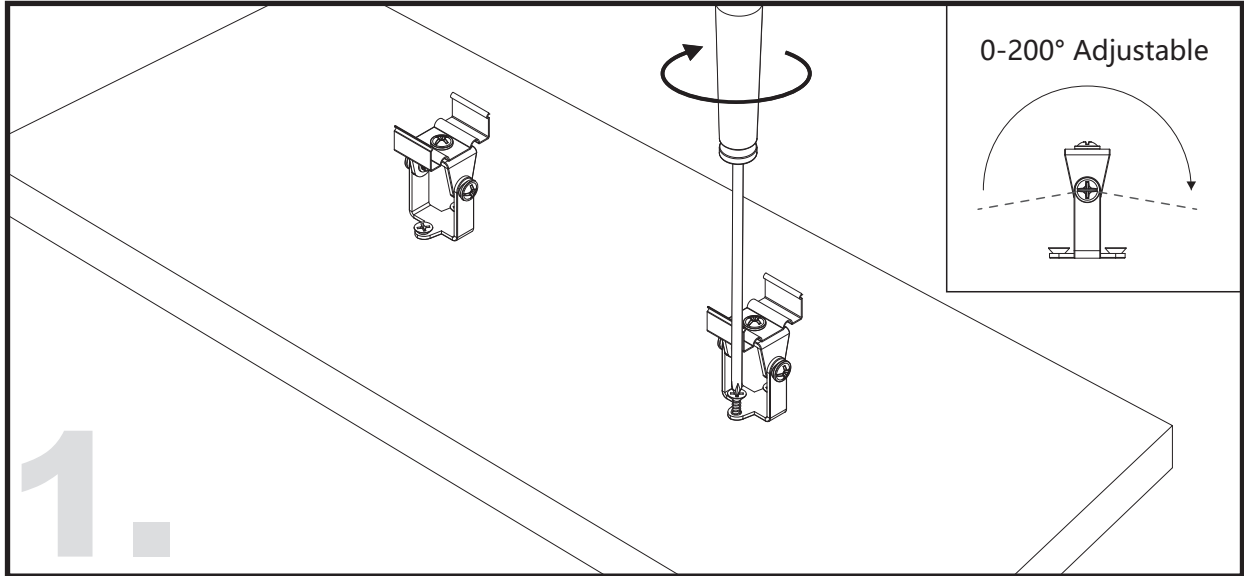

## Aluminium LED Profile LW-AS3

Adjustable

Surface

	Name	Code	Material	Color	Other
①	Aluminum Profile	AS3	Aluminum	Silver / White / Black / RAL color	
②	LED strip	-	-	-	MAX. 19.2 W/m
④	Endcap (with hole)	AS3-Cap-H	Plastic	Grey / White / Black	-
⑤	Endcap (without hole)	AS3-Cap	Plastic	Grey / White / Black	-
⑥	Adjustable Clip	C22-Clip-A	Stainless Steel	ecru	-
⑦	Metal Clip	C22-Clip-M	Stainless Steel	ecru	-
⑧	Plastic Clip	C22-Clip-P	Plastic	Clear	-

## ADJUSTABLE CLIP INSTALLING INSTRUCTIONS

Surface