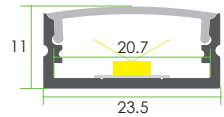

Plastic Clip
Code: C22-Clip-P

< 19.2W/m

Optional Diffuser(PMMA/PC)

D003 type					
Dimensions(mm)	Max strip width	Opal	Milky	Frosted	Clear
23.5*11	20.7mm	√	√	√	√
Code		D003-O	D003-M	D003-F	D003-C
Light Transmittance		70%	78%	91%	95%

Stocked length availability:2m,2.5m.Customized length below 6m upon your request.