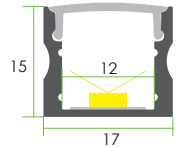

SURFACE MOUNTED SERIES

Accessory

ITEM NO.: **LW-AS2**

Aluminum Profile
Code: AS2

Metal Clip
Code: AS1-Clip-M

Plastic Endcap
(with/without hole)
Code: AS2-Cap
Code: AS2-Cap-H

Adjustable Clip
(0-221° rotation)
Code: AS1-Clip-A

Plastic Clip
Code: AS1-Clip-P

< 19.2W/m

Optional Diffuser(PMMA/PC)

D001 type					
Dimensions(mm)	Max strip width	Opal	Milky	Frosted	Clear
17*15	12mm	√	√	√	√
Code		D001-O	D001-M	D001-F	D001-C
Light Transmittance		52%	64%	81%	95%

Stocked length availability:2m,2.5m.Customized length below 6m upon your request.

www.ledwide.com