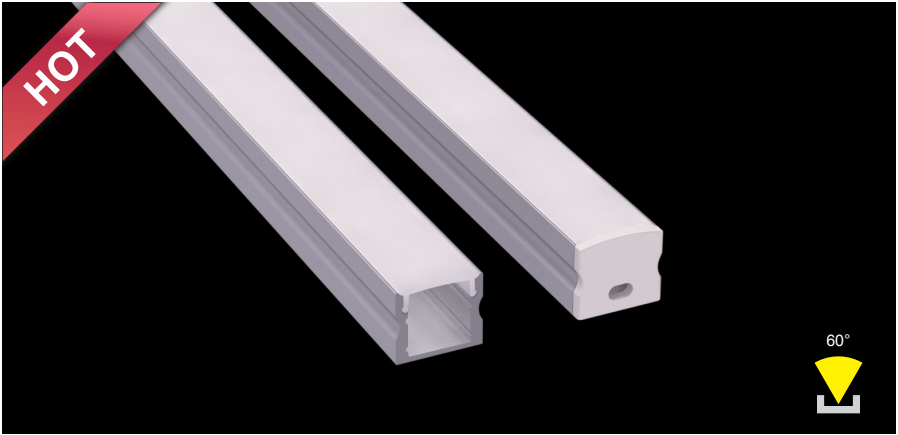

SURFACE MOUNTED SERIES

Accessory

ITEM NO.: **LW-AS2**

Aluminum Profile
Code: AS2

Metal Clip
Code: AS1-Clip-M

Plastic Endcap
(with/without hole)
Code: AS2-Cap
Code: AS2-Cap-H

Adjustable Clip
(0-221° rotation)
Code: AS1-Clip-A

Plastic Clip
Code: AS1-Clip-P

< 19.2W/m

Optional Diffuser(PMMA/PC)

D001 type					
Dimensions(mm)	Max strip width	Opal	Milky	Frosted	Clear
17*15	12mm	√	√	√	√
Code		D001-O	D001-M	D001-F	D001-C
Light Transmittance		52%	64%	81%	95%

Stocked length availability:2m,2.5m.Customized length below 6m upon your request.

www.ledwide.com