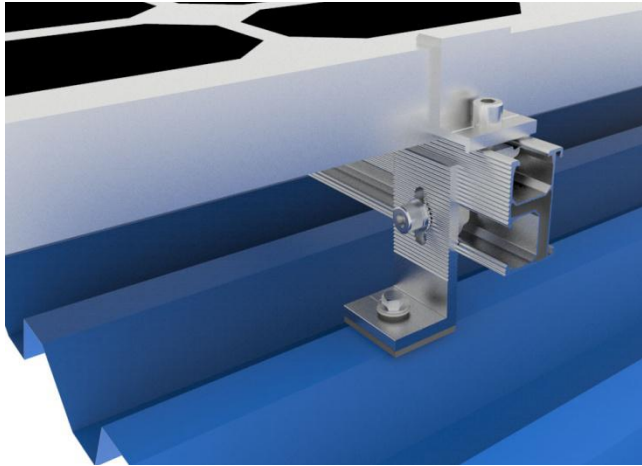

## L Foot Mount

L Foot mount have been widely used on universal corrugated metal sheet roof. It also can fix to the roof rafter directly.

Plus, it can be applied with all kinds of hanger bolt and roof clamps.

### Features

1. Simple and cost-effective installation
2. Material: Aluminum 6005-T5 & SUS 304
3. Waterproof rubber gasket integrated
4. Apply for many kinds of metal roof

## Components List

Components	Quantity
A. L Foot Mount	1
B. M6.3x80mm wood screw	1
C. Rubber Gasket	1
D. M8X25 SUS 304 bolt& rail nut & SUS washer	1

MG-MR-LFM-01