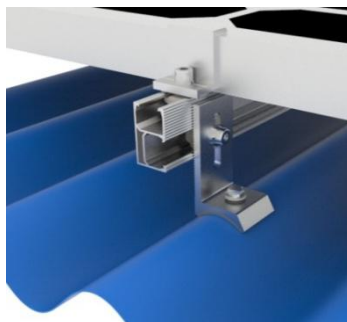

MG-MR-LFM-04