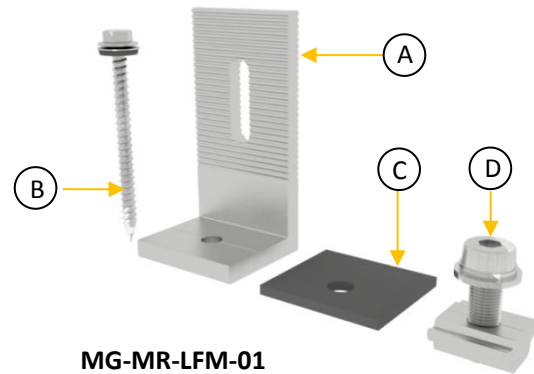

## L Foot Mount

L Foot mount have been widely used on universal corrugated metal sheet roof. It also can fix to the roof rafter directly.

Plus, it can be applied with all kinds of hanger bolt and roof clamps.

### Features

1. Simple and cost-effective installation
2. Material: Aluminum 6005-T5 & SUS 304
3. Waterproof rubber gasket integrated
4. Apply for many kinds of metal roof

## Components List

Components	Quantity
A. L Foot Mount	1
B. M6.3x80mm wood screw	1
C. Rubber Gasket	1
D. M8X25 SUS 304 bolt& rail nut & SUS washer	1

MG-MR-LFM-01