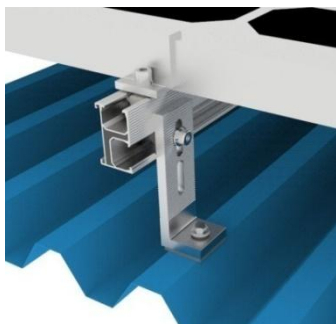

Specification

MG-MR-LFM-02