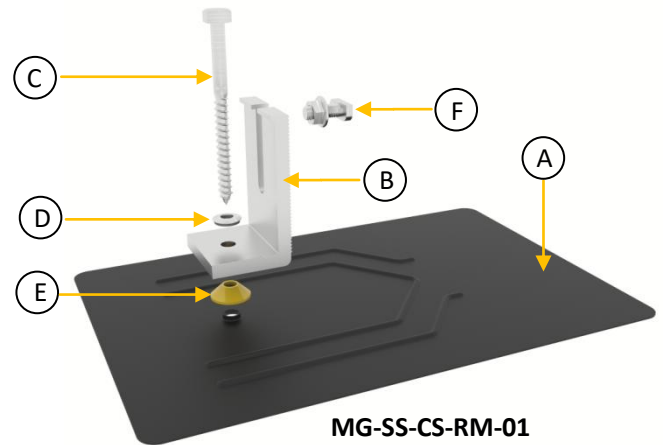

Composition Shingle Roof Mount

This flashing mount kit is the best solution for composition shingle roof.

Features

1. Simple and fast installation
2. Flashing mount for high water proof protection
3. Waterproof EPDM rubber gasket integrated
4. Flashing and L Foot made of 100% aluminum
5. Hardware included

Component List

Components	Quantity
A. Aluminum flashing	1
B. Aluminum L Foot	1
C. 3/8''-5/16'' SUS 304 lag screw	1
D. Waterproof Washer	1
E. Waterproof Rubber Gasket	1
F. M8*25mm T Bolt Kits	1

Composition Shingle Roof Mount Series