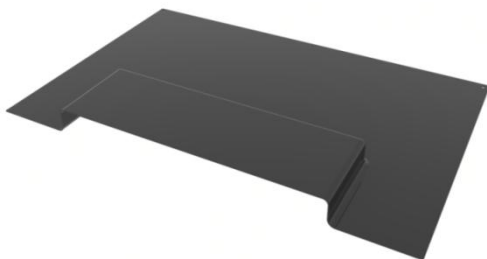

MG-SS-CS-AF-04