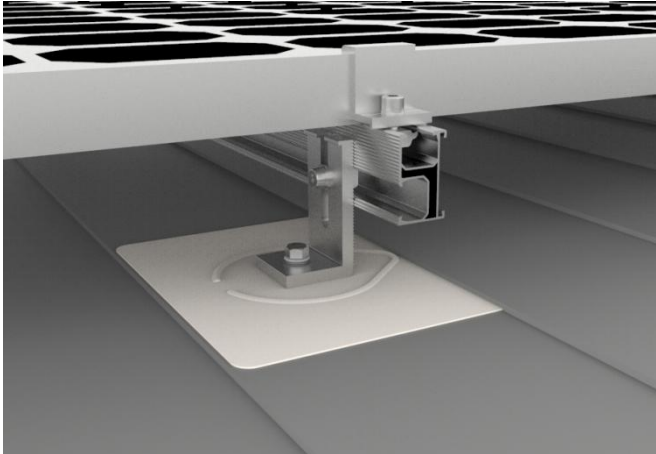

Composition Shingle Roof Mount

This flashing mount kit is the best solution for composition shingle roof.

Features

1. Simple and fast installation
2. Flashing mount for high water proof protection
3. Waterproof EPDM rubber gasket integrated
4. Flashing and L Foot made of 100% aluminum
5. Hardware included

Component List

Components	Quantity
A. Aluminum flashing	1
B. Aluminum L Foot	1
C. 3/8''-5/16'' SUS 304 lag screw	1
D. Waterproof Washer	1
E. Waterproof Rubber Gasket	1
F. M8*25mm T Bolt Kits	1

Composition Shingle Roof Mount Series