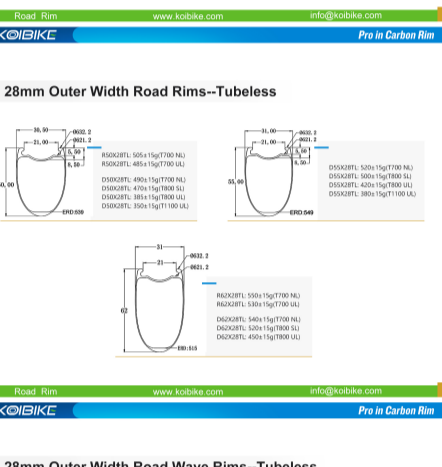

### 26mm Outer Width Road Rims--Tubular Asymmetric