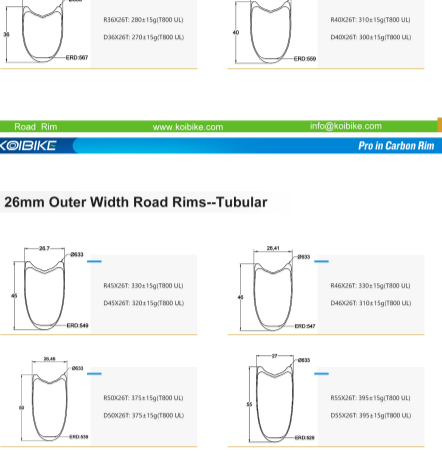

26mm Outer Width Road Rims--Tubeless Asymmetric