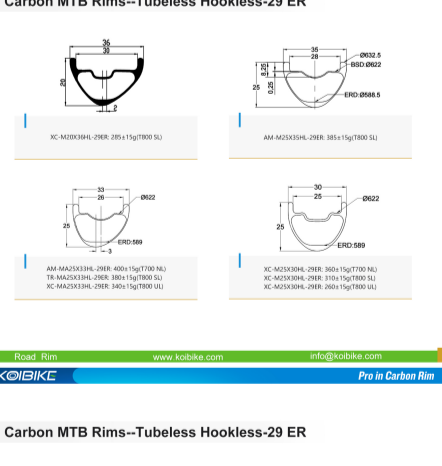

28mm Outer Width Road Rims--Tubeless Asymmetric