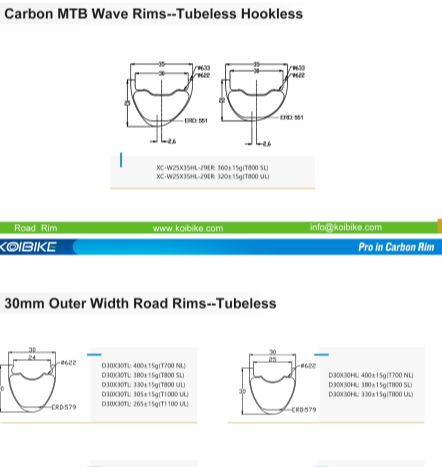

26mm Outer Width Road Rims--Tubular Asymmetric