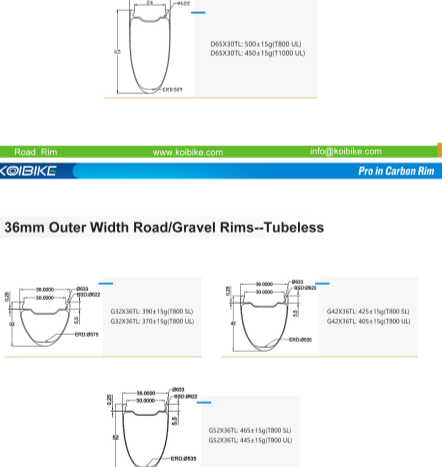

26mm Outer Width Road Rims--Tubular Asymmetric