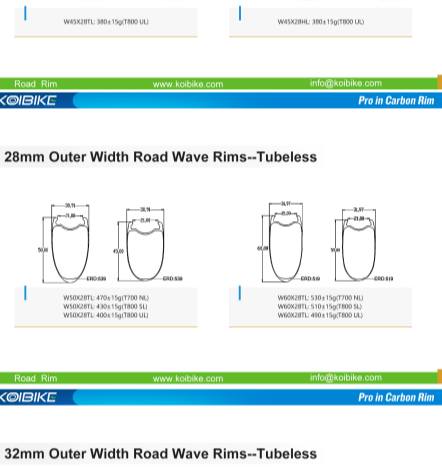

26mm Outer Width Road Rims--Tubular