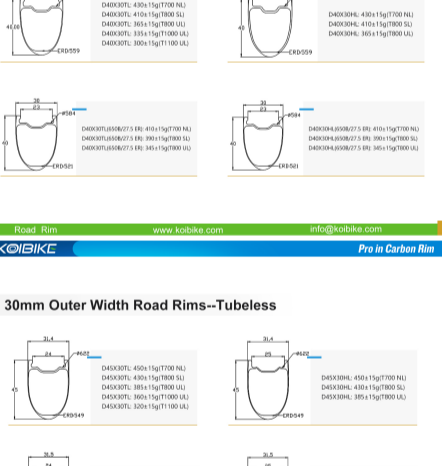

26mm Outer Width Road Rims--Tubular