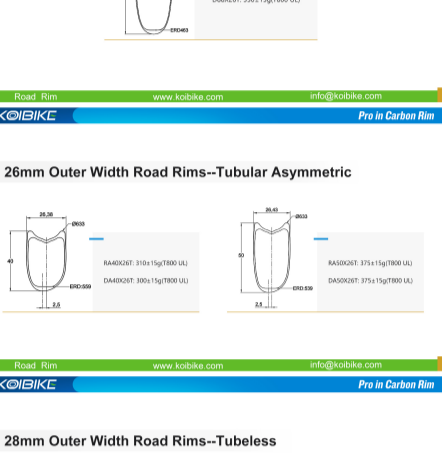

### 26mm Outer Width Road Rims--Tubular Asymmetric