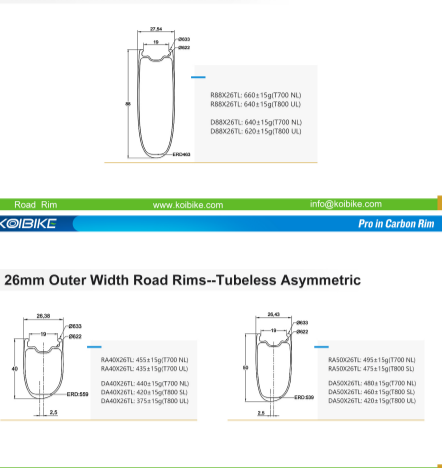

26mm Outer Width Road Rims--Tubeless