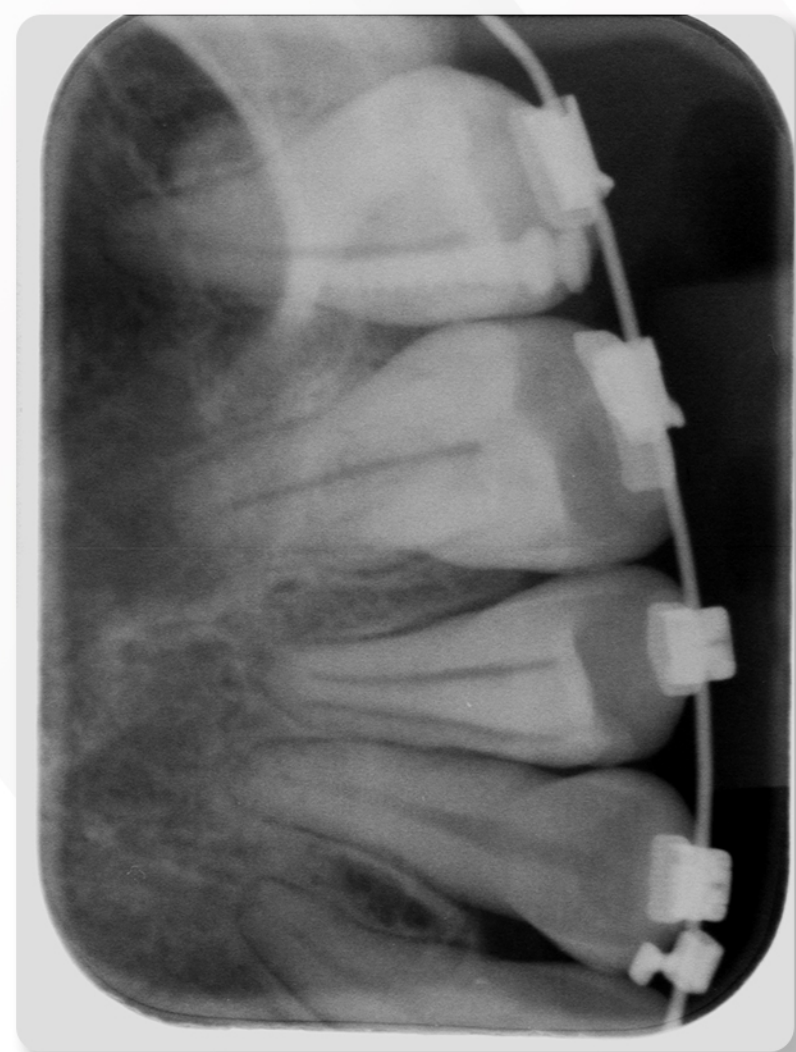

(SMILE SCAN)

# PSP SCANNER

High Quality Scanner for dental x ray image

 Facebook  
@Foshan UA dental

 Instagram  
@foshanuadental

 Linked  
@Foshan UA dental

 Threads  
@Foshan UA dental

 TikTok  
@uadentalenjo0

Foshan UA dental Medical Equipment Co.,Ltd

# Outstanding Image Quality

( U - S C A N N E R )

**P S P S C A N N E R**

Dental Tech

# PSP SCANNER (SMILE SCAN)