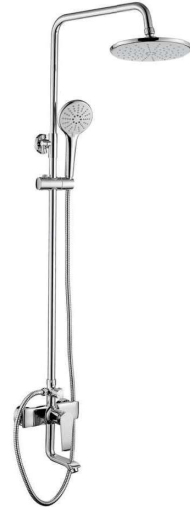

SH6127
Shower Column
Finish: Chrome

SH6127MB
Shower Column
Finish: Matt Black

SH6121GM
Shower Column
Finish: Gun Metal

SH6125
Shower Column
Finish: Chrome

SH6126
Shower Column
Finish: Chrome

SH6141MB
Shower Column
Finish: Gun Metal

SH6150
Shower Column
Finish: Gun Metal

SH6171
Shower Column
Finish: Chrome

Shower Set With Water Pressure Balance Cartridge

The water pressure balance cartridge is a crucial component in shower equipment.

It automatically adjusts the water flow to ensure a stable and comfortable water outlet from the showerhead under different water pressure conditions.

WPBR163
Shower Set with Water Pressure
Balance Cartridge
Finish: Chrome