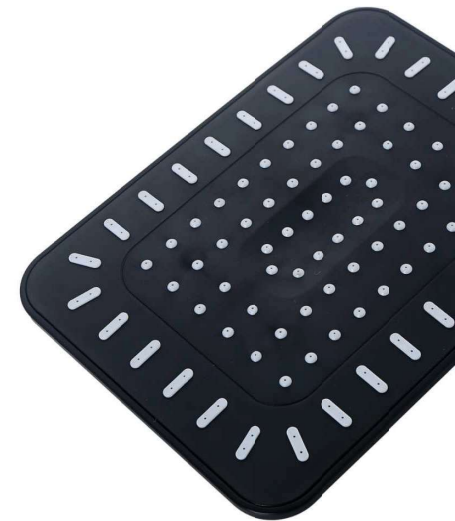

BR1141MB
Kitchen Mixer
Finish: Matt Black

BR1142MB
Kitchen Mixer
Finish: Matt Black

BR1143MB
Kitchen Mixer
Finish: MattBlack

BR1171MB
Shower Column
Finish: Matt Black

BRFS2101MB
Floor Standing Bath Filler
Finish: Matt Black