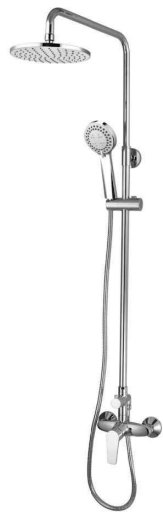

RA1148

Pull down Kitchen Mixer
Finish: Chrome

RA1172

Shower Column
Finish: Chrome

RA1171

Shower Column
Finish: Chrome

RASF1182

Floor Standing Bath Filler
Finish: Chrome

Compact Yet Powerful

It's not only saves space but also demonstrates quality in every detail

BN1151
Bidet Mixer
Finish: Chrome

BN1101
Basin Mixer
Finish: Chrome

BN1142
Kitchen Mixer
Finish: Chrome

BN1141
Kitchen Mixer
Finish: Chrome

BN1171
Shower Column
Finish: Chrome

BN1172
Shower Column
Finish: Chrome

BN1161
Exposed Shower Mixer
Finish: Chrome

BN1162
Concealed Shower Mixer
Finish: Chrome

BN1181
Exposed Bath Mixer
Finish: Chrome

BN1182
Concealed Bath Mixer
Finish: Chrome