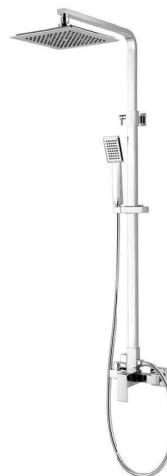

SQ1171
Shower Column
Finish: Chrome

SQ1172
Shower Column
Finish: Chrome

SQ1173
Shower Column
Finish: Chrome

SQFS1181
Floor Standing Bath Filler
Finish: Chrome

SQ2162
Concealed Shower Set
Finish: Chrome

SQ3181
Concealed Shower Set
Finish: Chrome