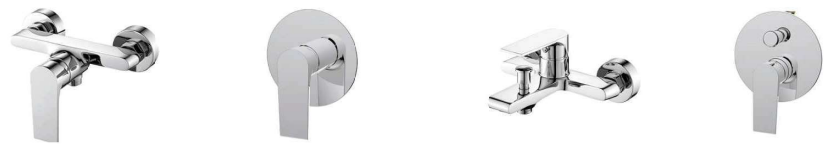

LD1181
Exposed Bath Mixer
Finish: Chrome

LD1182
Concealed Bath Mixer
Finish: Chrome