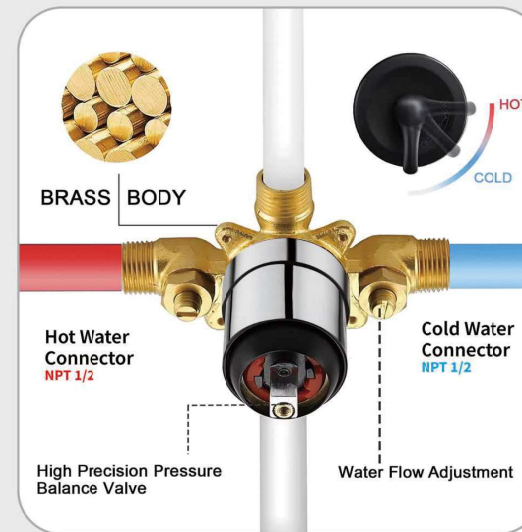

SH6150
Shower Column
Finish: Gun Metal

SH6171
Shower Column
Finish: Chrome

Shower Set With Water Pressure Balance Cartridge

The water pressure balance cartridge is a crucial component in shower equipment.

It automatically adjusts the water flow to ensure a stable and comfortable water outlet from the showerhead under different water pressure conditions.

WPBR163
Shower Set with Water Pressure
Balance Cartridge
Finish: Chrome