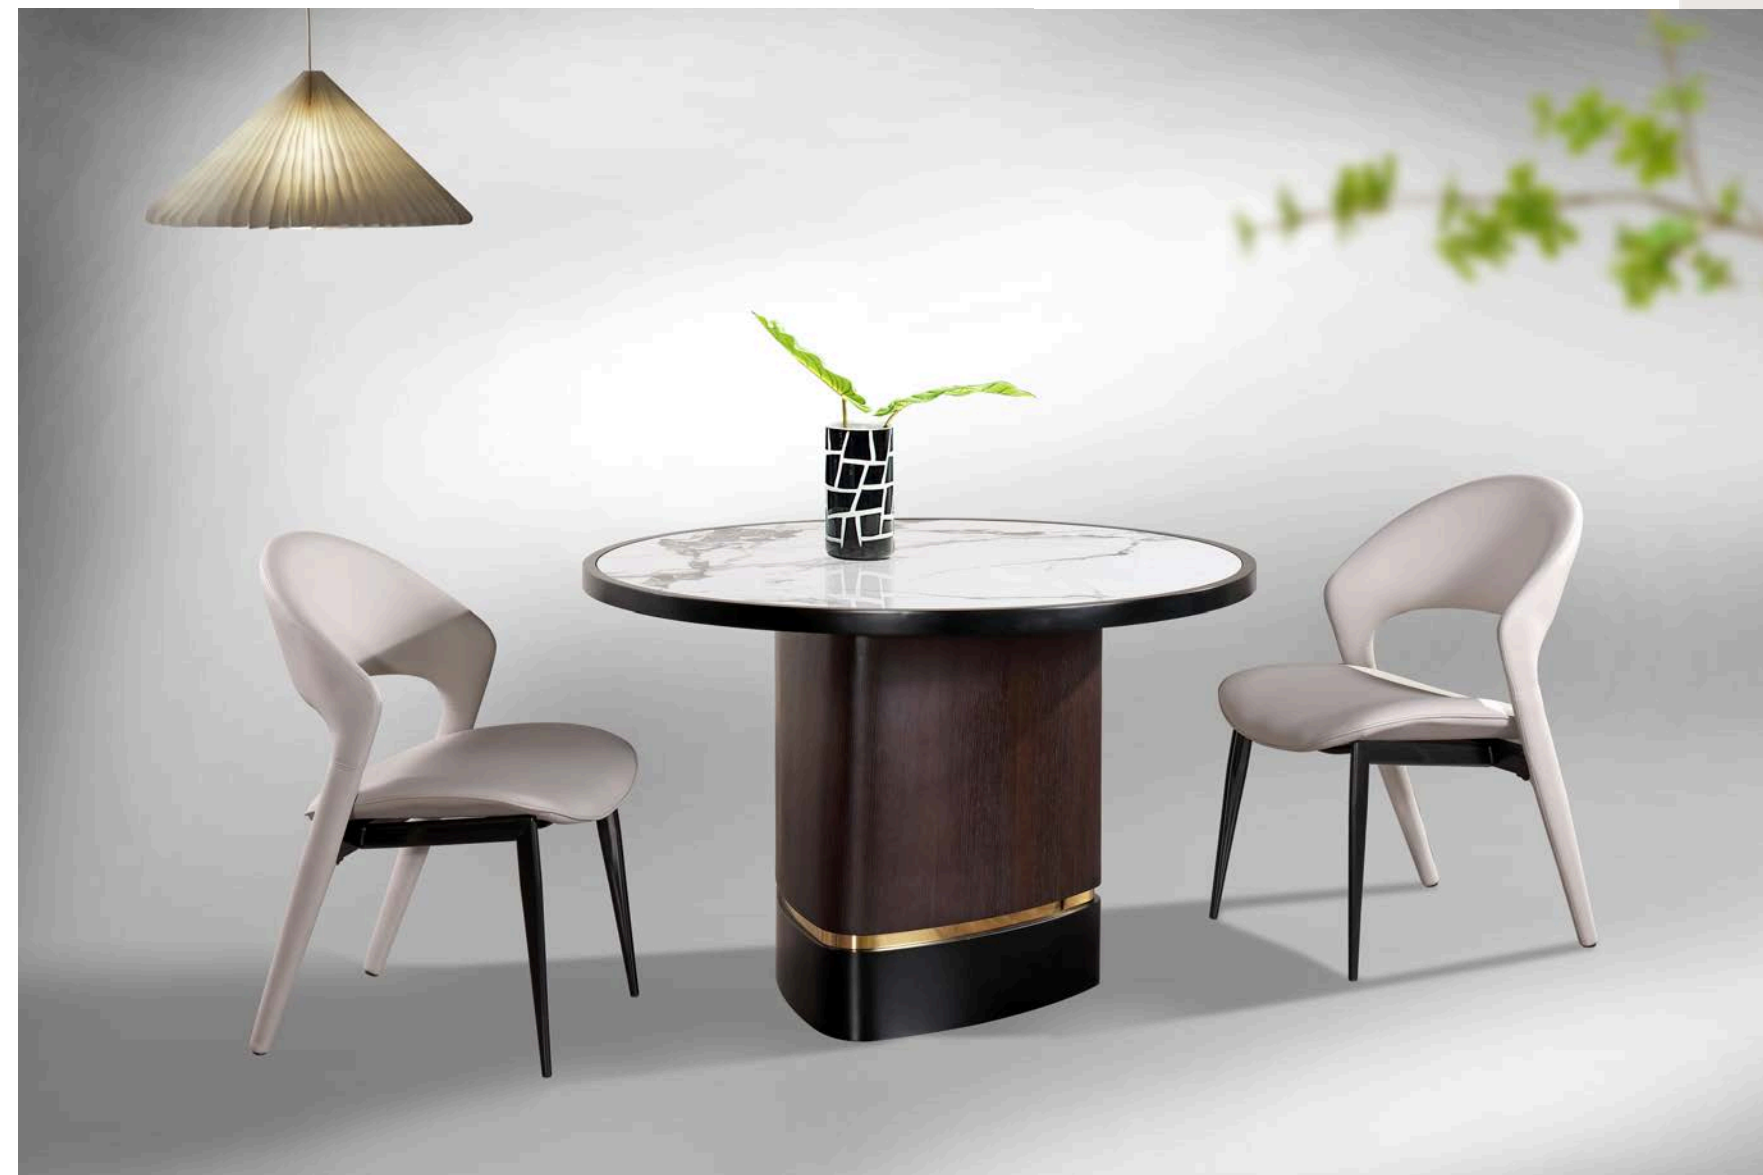

Dining chair

SKM-2202T Dining Table
Ø1300*760

RESPECTFULLY

THE GRACEFUL AND STYLISH LINES

The formation stimulates your vision with inspiration. The endless cutting and combination are repeatedly structured. Its originality is up to you with freedom in your heart.

SKC-2445T Dining Table
1800*900*760

SKM-2125T Dining Table
Ø1200*760

RESPECTFULLY
THE GRACEFUL AND STYLISH LINES

CONTRACTED

THE GRACEFUL AND STYLISH LINES

SKC-2450T Dining Table
1800*900*760

SKC-2320T Dining Table
Ø1350*750