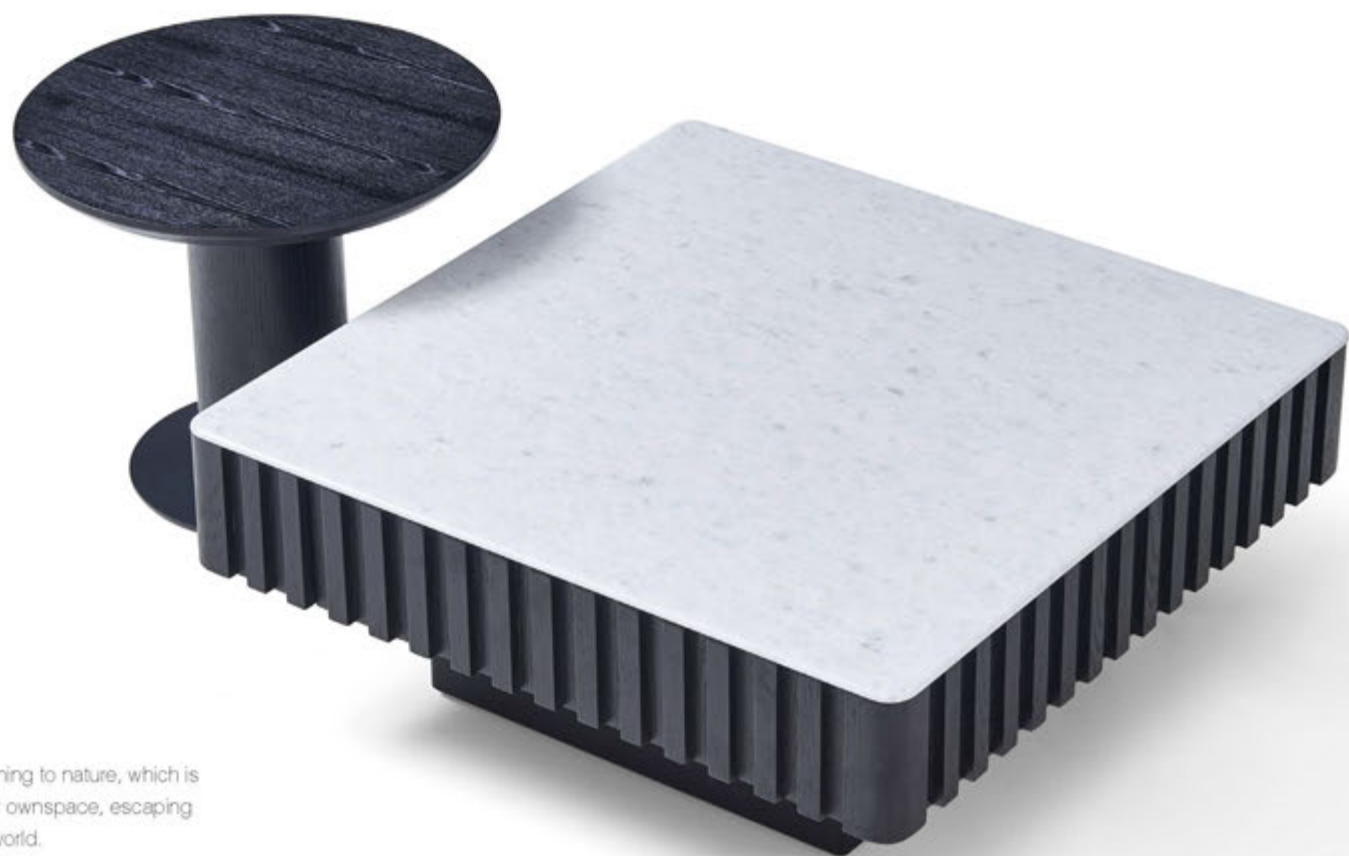

Today, the humanistic care are turning to nature, which is relax yourselves completely in your own space, escaping from the disturbance of the outer world.