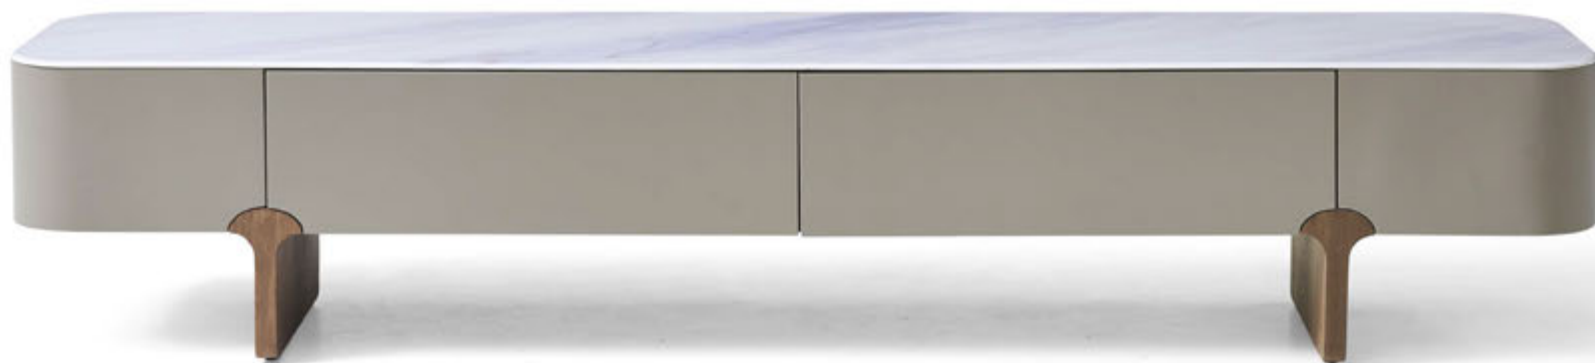

26102A 茶几: 1300*700*390mm

石面: 幻影沙微晶石

The modelling of new, perfect space utilization, the overall function, simple and solemn, practical and attractive. Elegant design, meticulous production process, strict quality control, to create a comfortable and elegant living space environment.