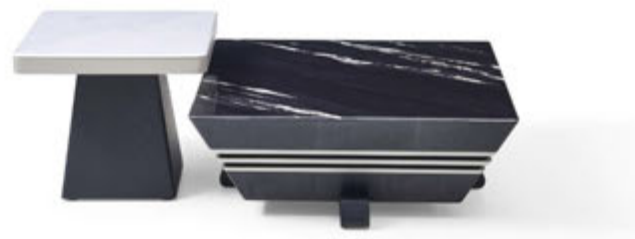

26129A 大方几: 900*900*340mm

26129E 边几: 550*550*480mm

石面: 巴西黑金微晶石 + 枫丹白露微晶石