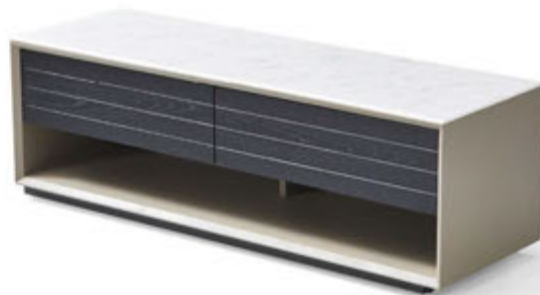

LT2598F-R 右电视柜: 1200*400*390mm (柜桶在上方) 石面: 钻石白天然奢石