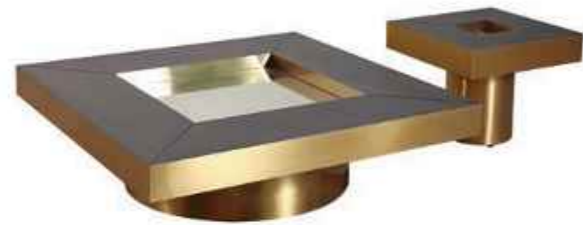

model: PE2201A size(mm): 1200x1200x380
model: PE2201B size(mm): 550x550x450