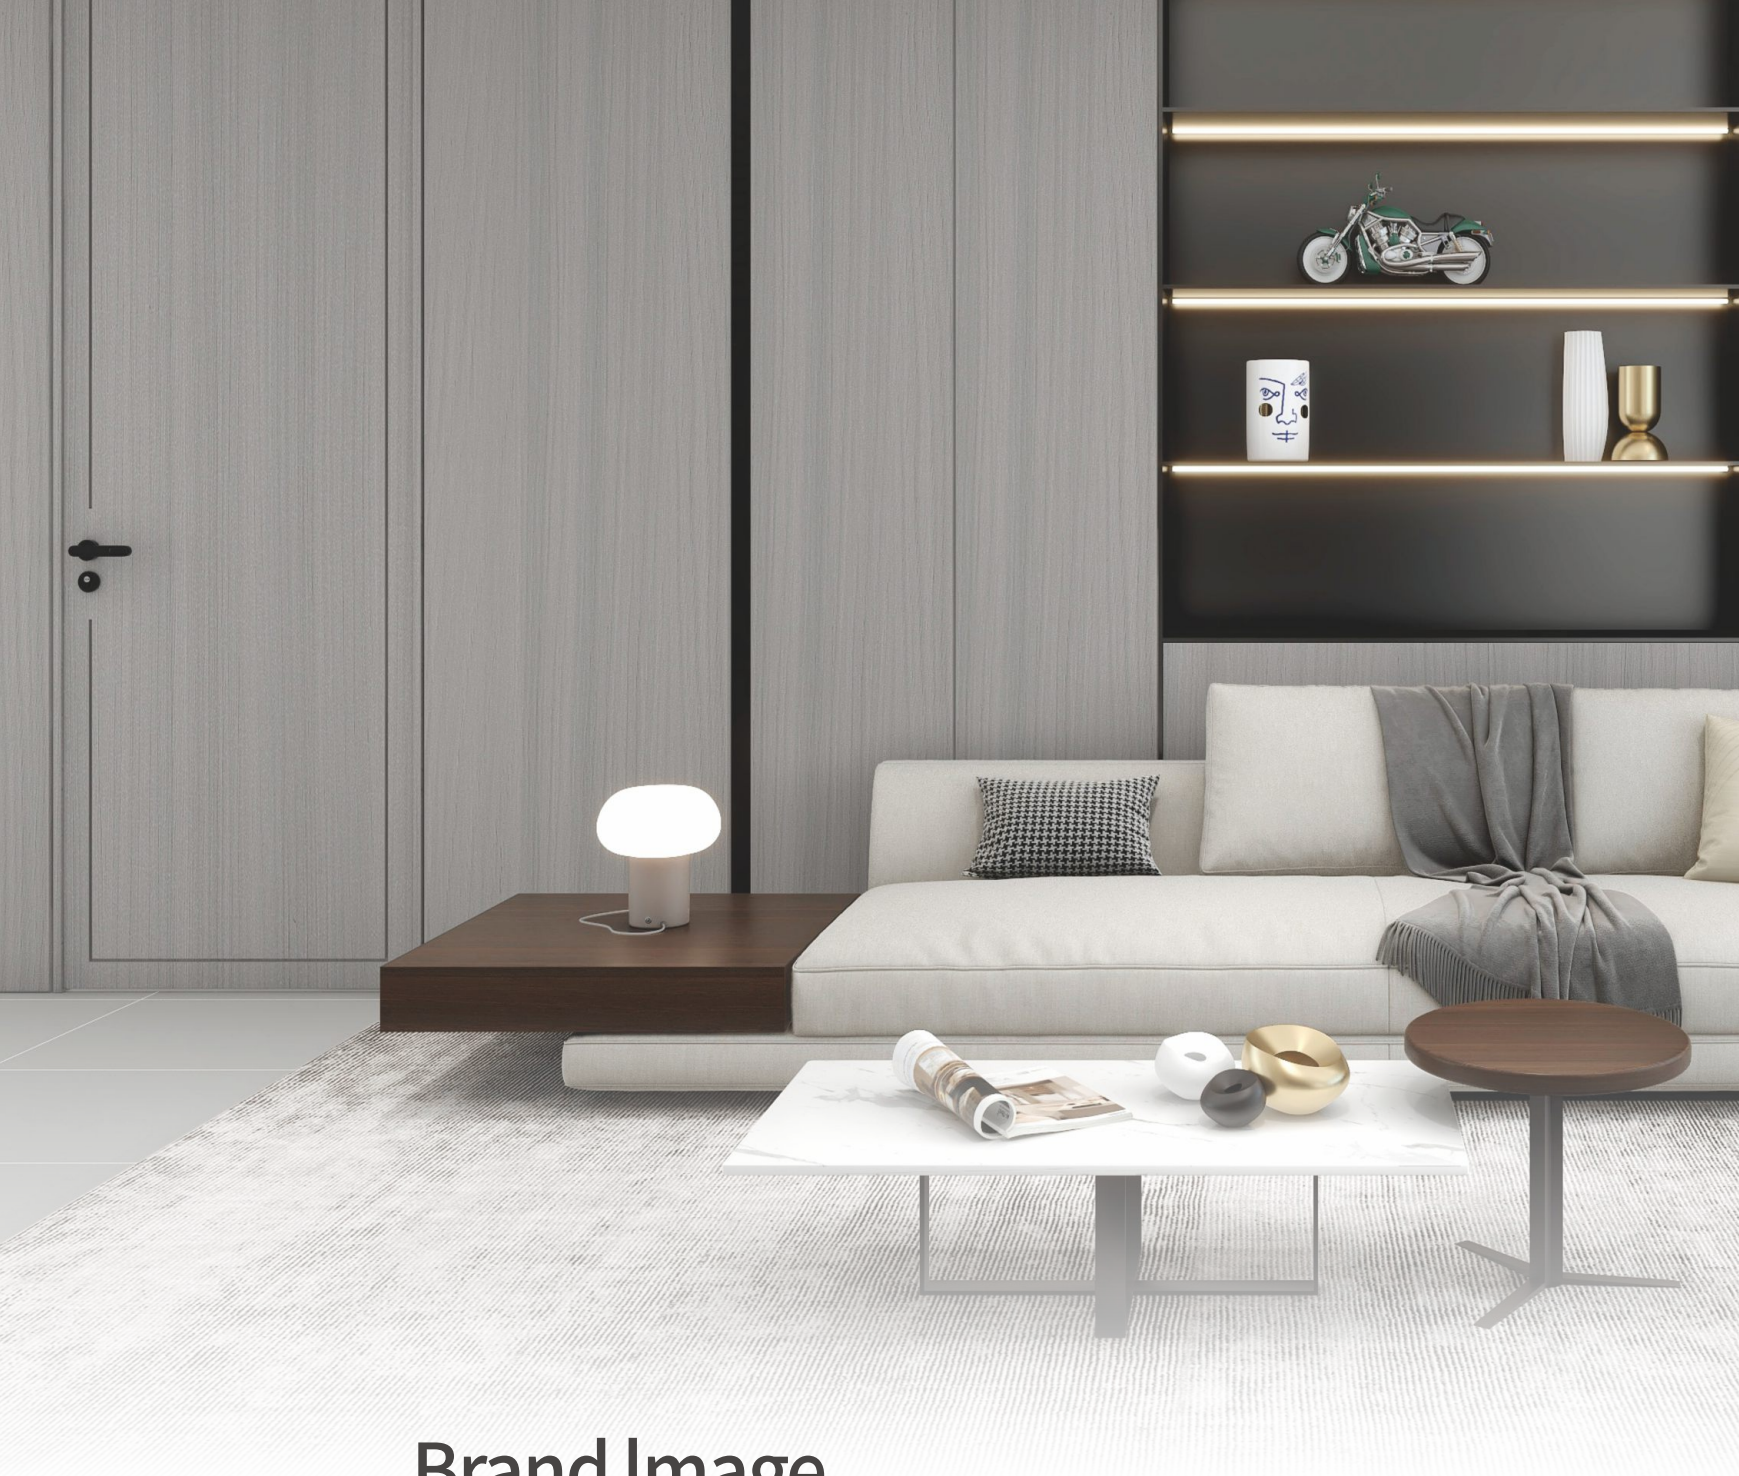

Brand Image