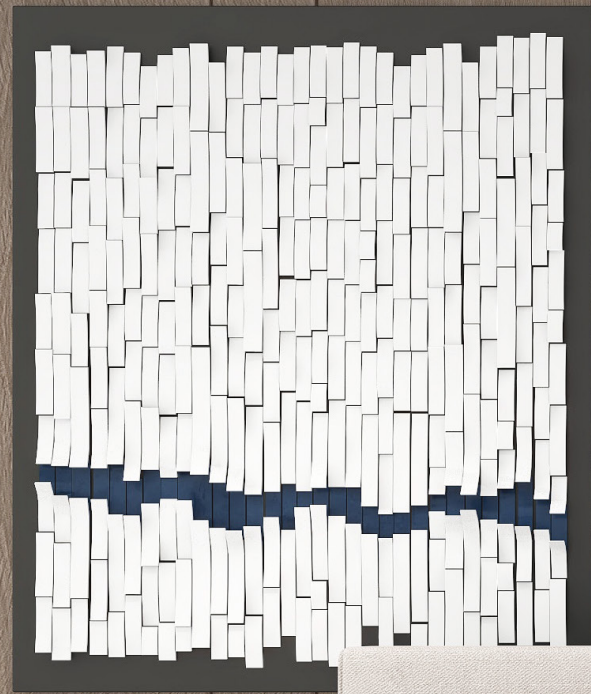

finetouch

木材深处蕴藏的温度和力量

■ MODEL:
FT-2625-07 NEW