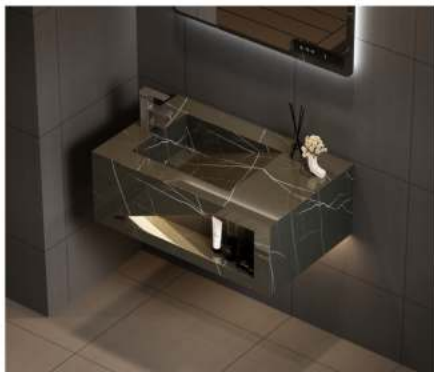

SPLICED Basin

Q13

- Size:
800/1000/1200mm
- Color selection:
10 options
- Craft selection:
Seamless Ceramic Basin
Undercounter Ceramic Basin
Spliced Quartz Basin

SINTERED STONE (QUARTZ) BATHROOM VANITY

— HERMITSHIP