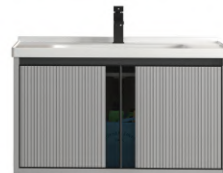

2 ALUMINUM HONEYCOMB PANEL BATHROOM CABINET
TWO. — HERMITSHIP