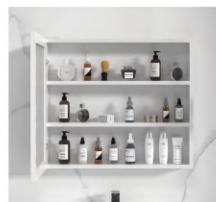

2

ALUMINUM HONEYCOMB PANEL BATHROOM CABINET

TWO.

— HERMITSHIP

A15-60

A15-70

A15-80