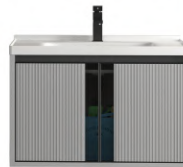

2 ALUMINUM HONEYCOMB PANEL BATHROOM CABINET
TWO. — HERMITSHIP