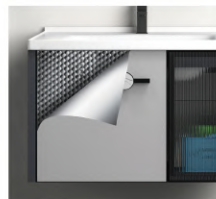

2 ALUMINUM HONEYCOMB PANEL BATHROOM CABINET
TWO. — HERMITSHIP