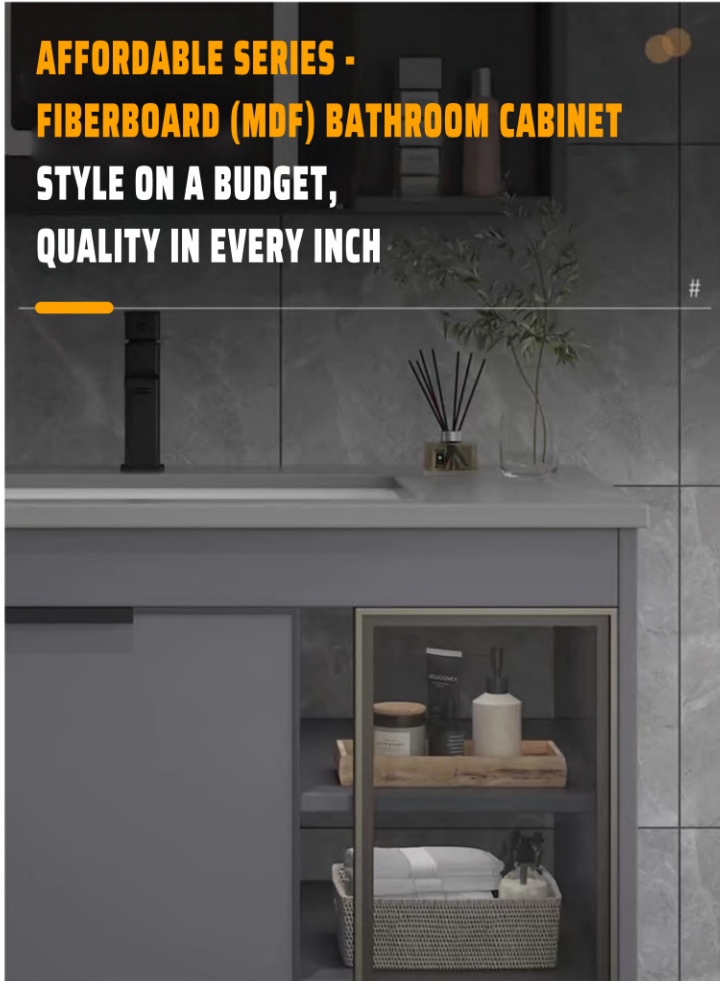

**AFFORDABLE SERIES -
FIBERBOARD (MDF) BATHROOM CABINET**
**STYLE ON A BUDGET,
QUALITY IN EVERY INCH**

6008-60