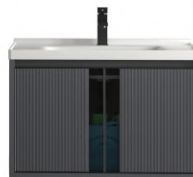

2

ALUMINUM HONEYCOMB PANEL BATHROOM CABINET

TWO.

HERMITSHIP