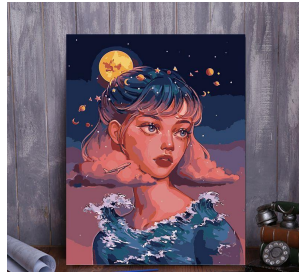

scented candle

WEDDING flowers

artificial green plants

painting

SHALLALALA

厦门市思明区湖滨南路90号立信广场2409室

<https://www.shallalala.com/>

<https://shallalala.en.alibaba.com/>