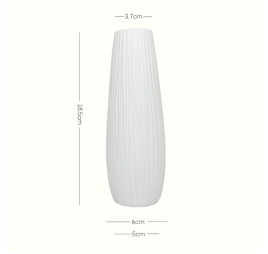

scented candle

WEDDING flowers

artificial green plants

painting

SHALLALALA

厦门市思明区湖滨南路90号立信广场2409室

<https://www.shallalala.com/>

<https://shallalala.en.alibaba.com/>