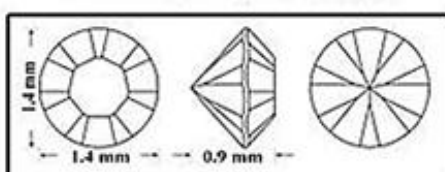

T-shirts

Dresses

Hats

Jewelry

Accessories

How to Put Your Idea Turn Into A Product?

B01 teardrop	B02 teardrop	B03 Oval	B04 Navette	B05 Rivoli	B06 Round 01	B07 Triangle	B08 Square Octagon	B09 Diamond	B10 Cushion Cut Square
B11 Princess Baguette	B12 Square Vintage	B13 Baguette	B14 Princess Square	B15 Rectangle Octagon	B16 Heart	B17 Step Cut Rectangular	B18 Elongated Oval		

1028

1088

Chart of all available

1028 XILION Chaton and 1088 XIRIUS Chaton round stone sizes

1.2mm (PP4) 1028 size

1.3mm (PP5) 1028 size

1.35mm (PP6) 1028 size

1.4mm (PP7) 1028 size

1.5mm (PP8) 1028 size

1.55mm (PP9) 1028 size

1.6mm (PP10) 1028 size

2mm (PP14) 1088 size

2.4mm (PP18) 1088 size

Crystal
白色 101

TOPAZ
金黄 113

LT.AMETHYST
浅紫 125