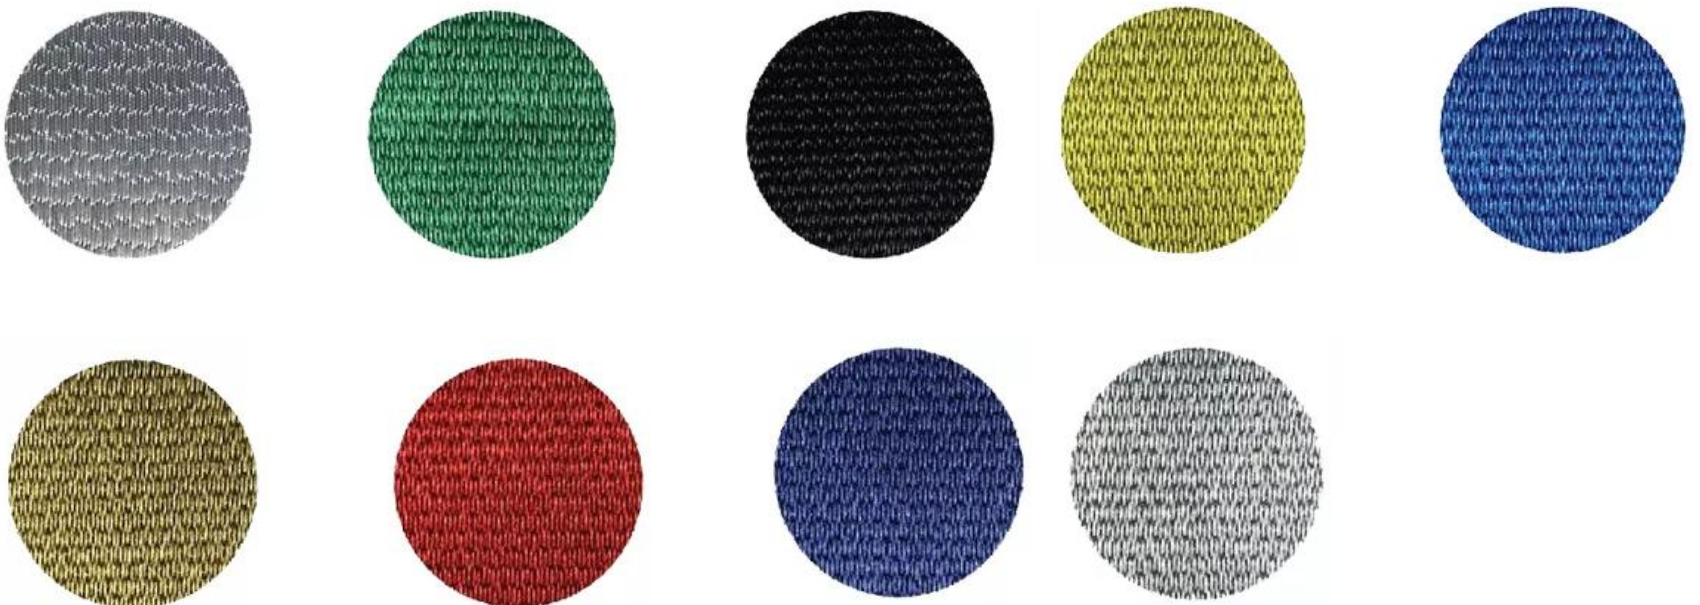

Material

Silicone

PU

Texture

Gold Mesh

Tatami Fabric

Twill Fabric

Glitter Powder Color