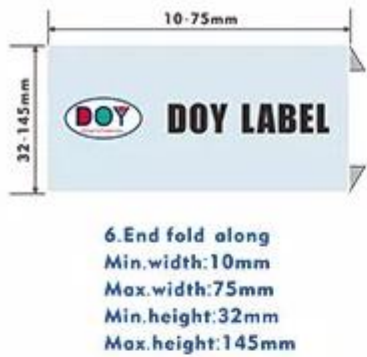

Nylon in roll

Fold Types/Dimension

1. No fold (hot cut)
Min. width: 17mm
Max. width: 165mm
Min. height: 10mm
Max. height: 75mm

2. Centre fold
Min. width: 11mm
Max. width: 75mm
Min. height: 16mm
Max. height: 164mm

3. End fold left-right
Min. width: 32mm
Max. width: 145mm
Min. height: 10mm
Max. height: 75mm

4. Hanger loop even
Min. width: 30mm
Max. width: 70mm
Min. height: 12mm
Max. height: 25mm

5. Hanger loop
Min. width: 30mm
Max. width: 80mm
Min. height: 10mm
Max. height: 25mm