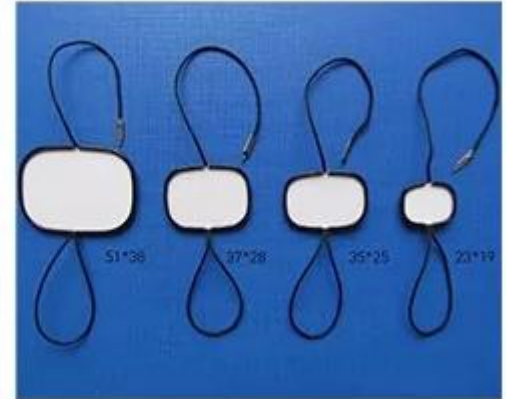

Aluminium Seal String Tag

Trust me, DOYLabel will be your best choice. [Contact us now!](#)