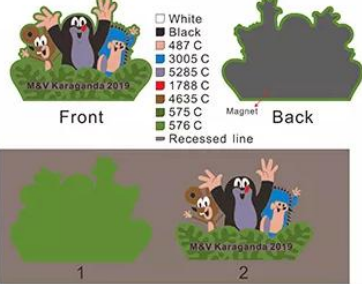

Product design

Artwork

Sample

PVC magnet, Custom your logo

Your logo

Our artwork

Size:70(W)x52.1(H)mm

Epoxy magnet