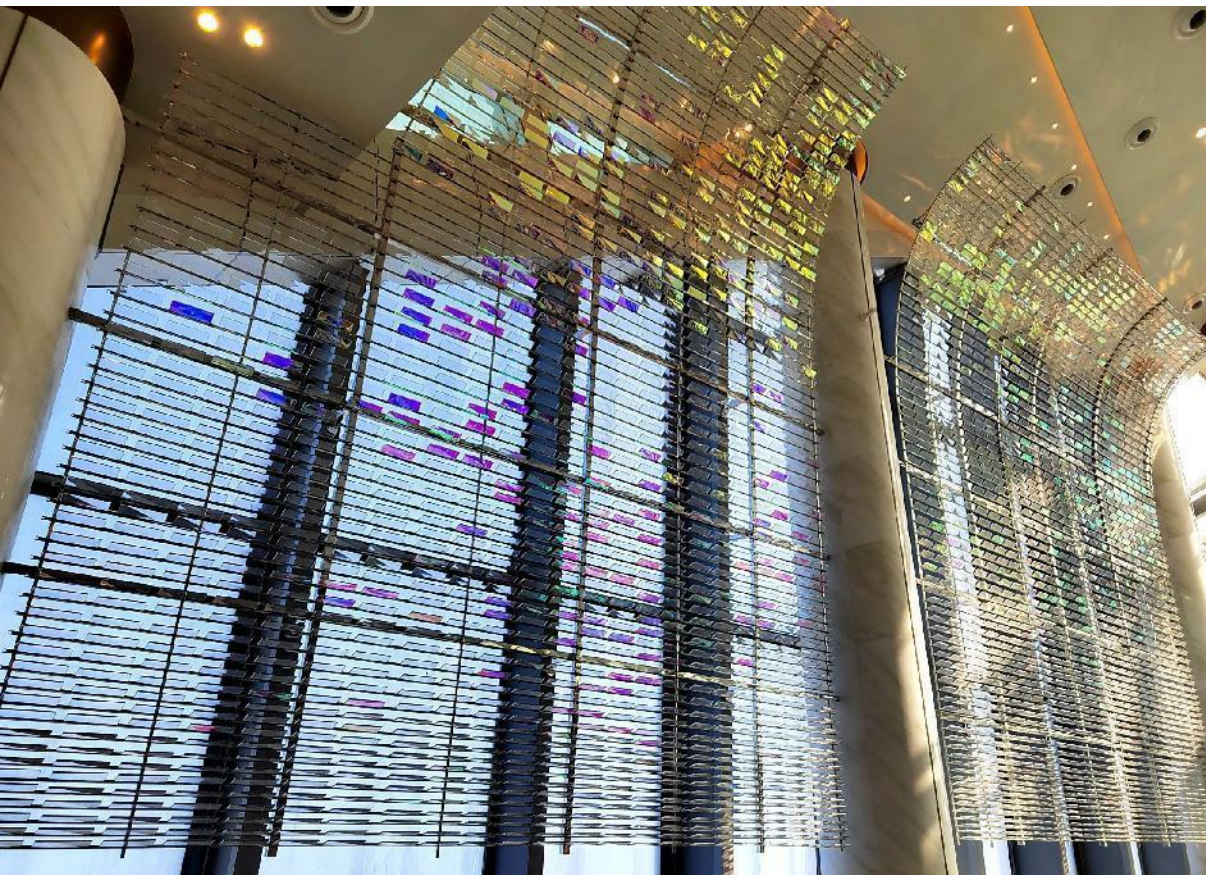

Pullman In Shenzhen

Size: H8000 * 16800 * 3850MM

Main materials: crystal

Auxiliary materials: Stainless steel

Light source: no