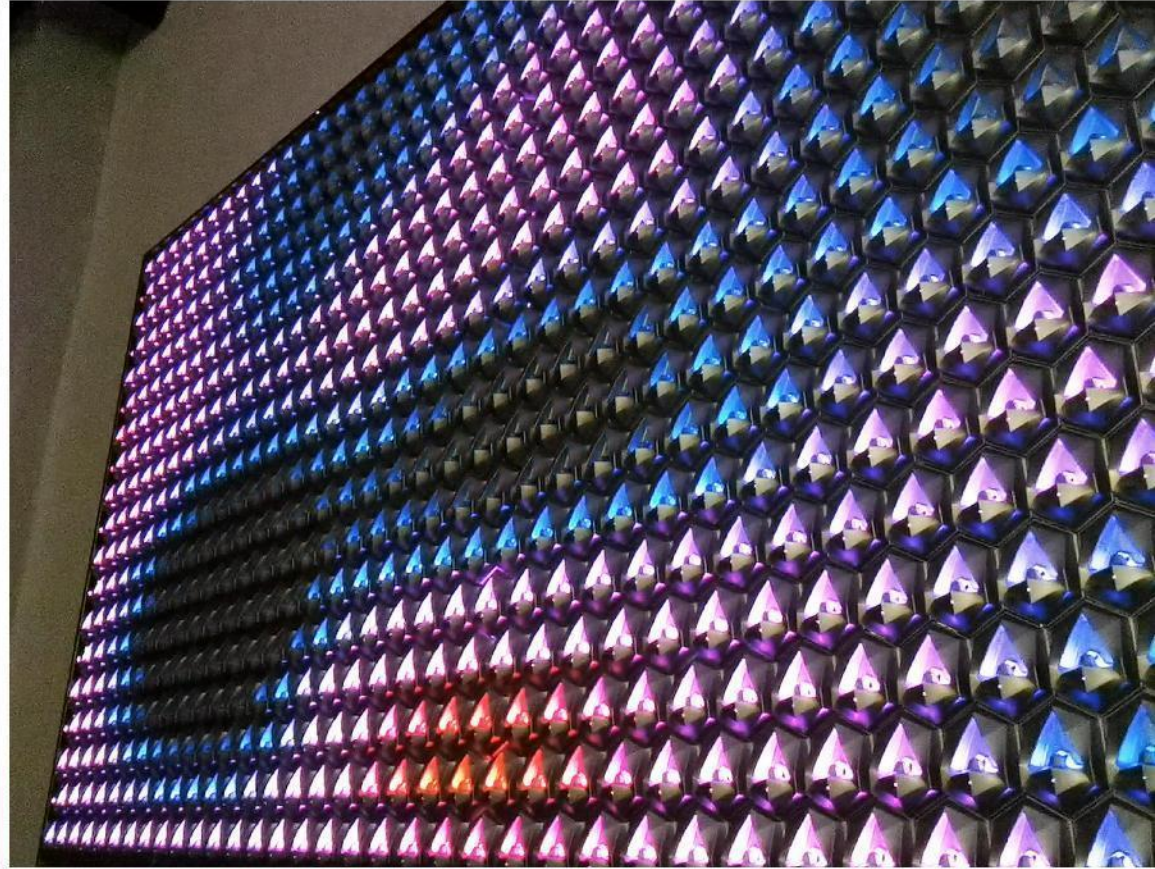

Lighting program installation art

[Click to play Video](#)

Size: H1400 * 6000 * 60mm

Main materials: Zinc alloy

Auxiliary materials: Stainless steel

Light source: LED programming interaction