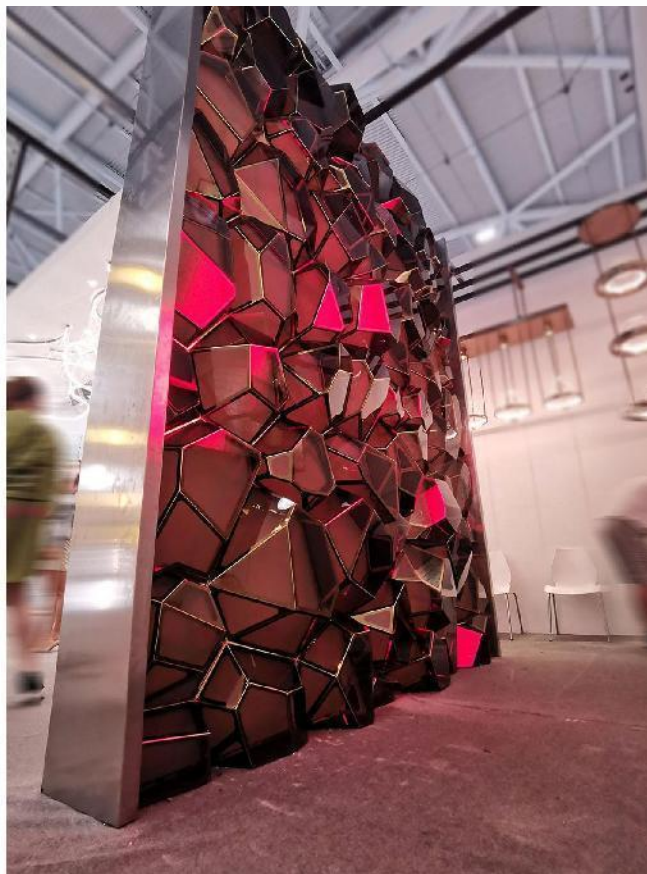

Fashion Home Design Week In Shenzhen

Size: H3600 * 2800 * 400mm

Main materials: Acrylic

Auxiliary materials: Stainless steel

Light source: LED light strip