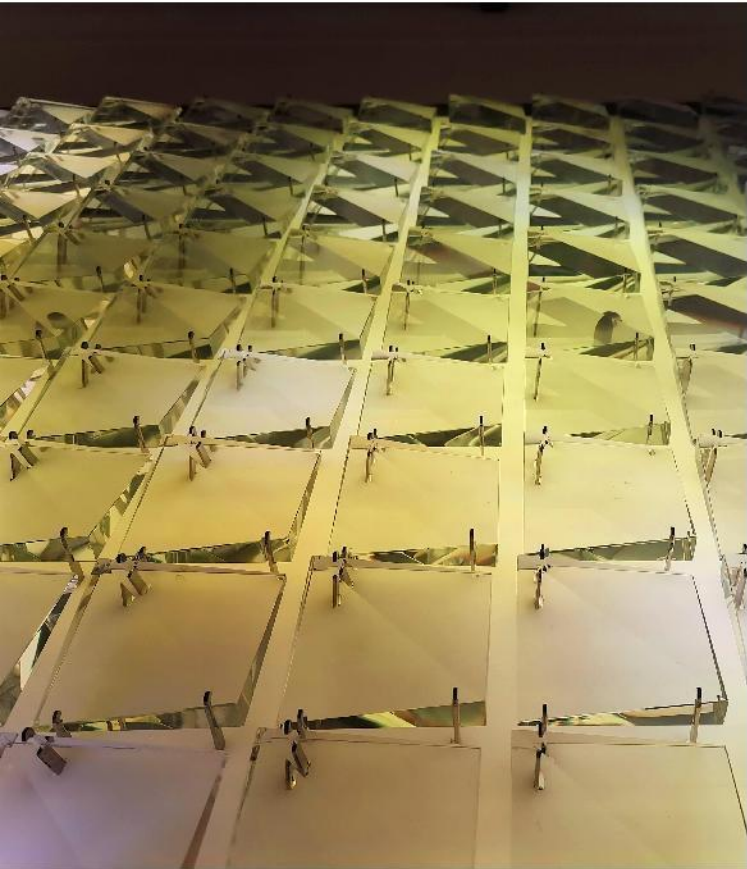

Lighting program installation art

Size: H1000 * 2400 * 100mm

Main materials: crystal

Auxiliary materials: Stainless steel

Light source: LED strip programming