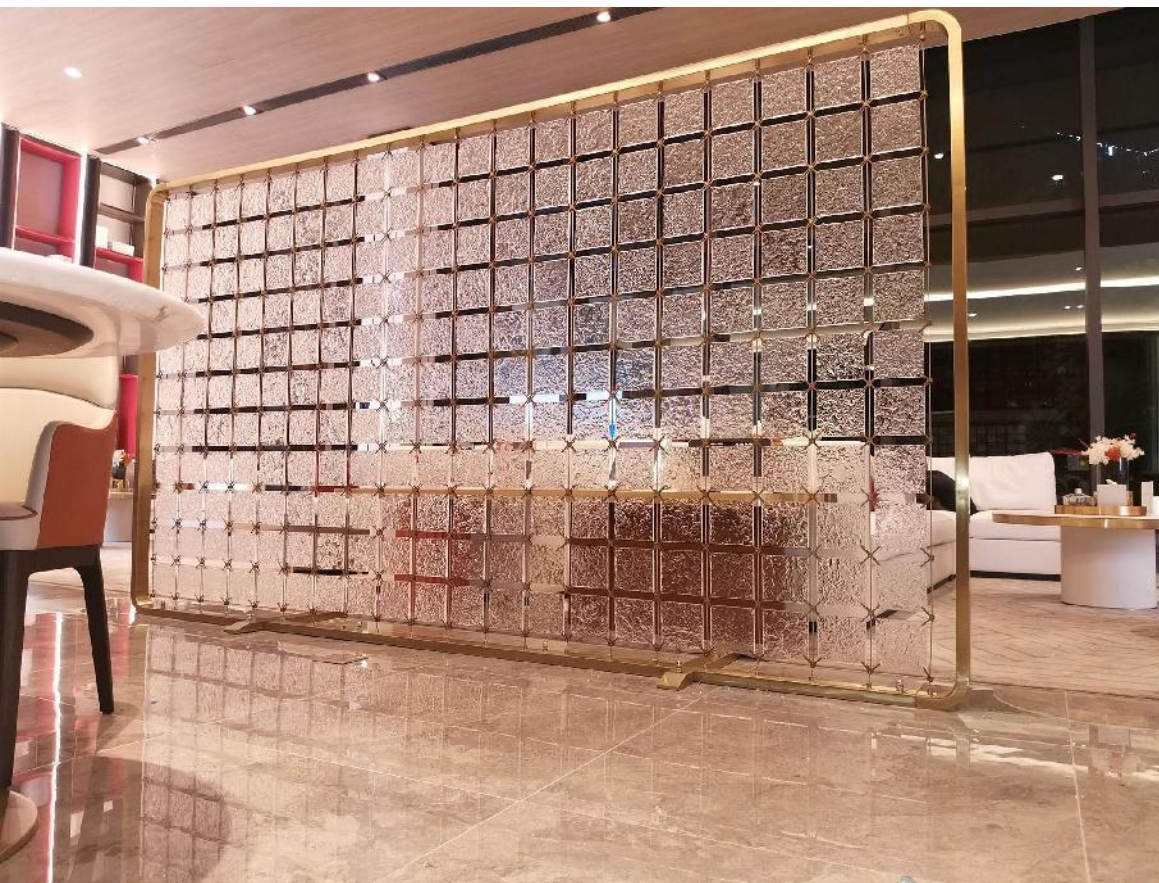

Jiangyucheng Sales Department In Shunde

Size: H2800 * 6500 * 60MM

Main materials: Acrylic, stainless steel

Auxiliary materials: Cutting and polishing

Light source: no