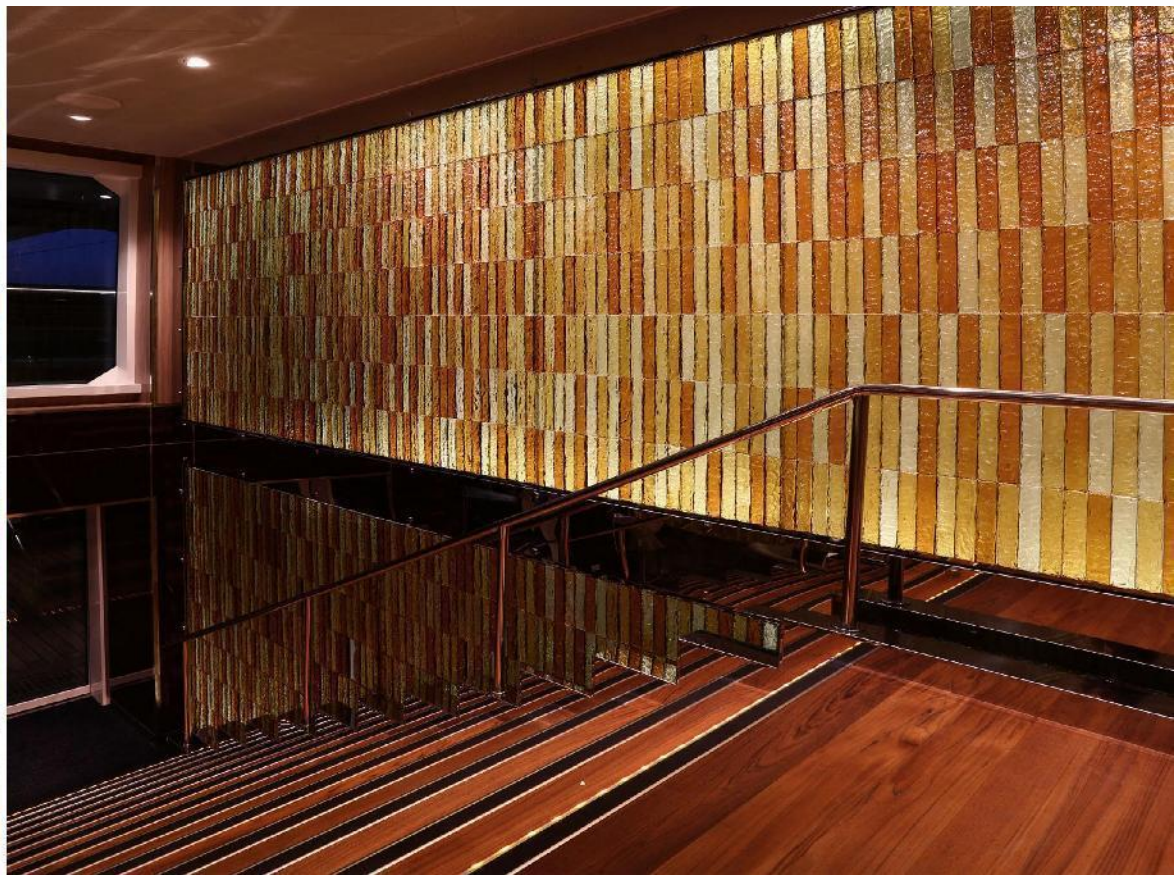

A cruise ship In Italy

Size: H6000 * 7500 * 50MM

Main materials: murano glass

Auxiliary materials: UV bonding

Light source: LED spotlights