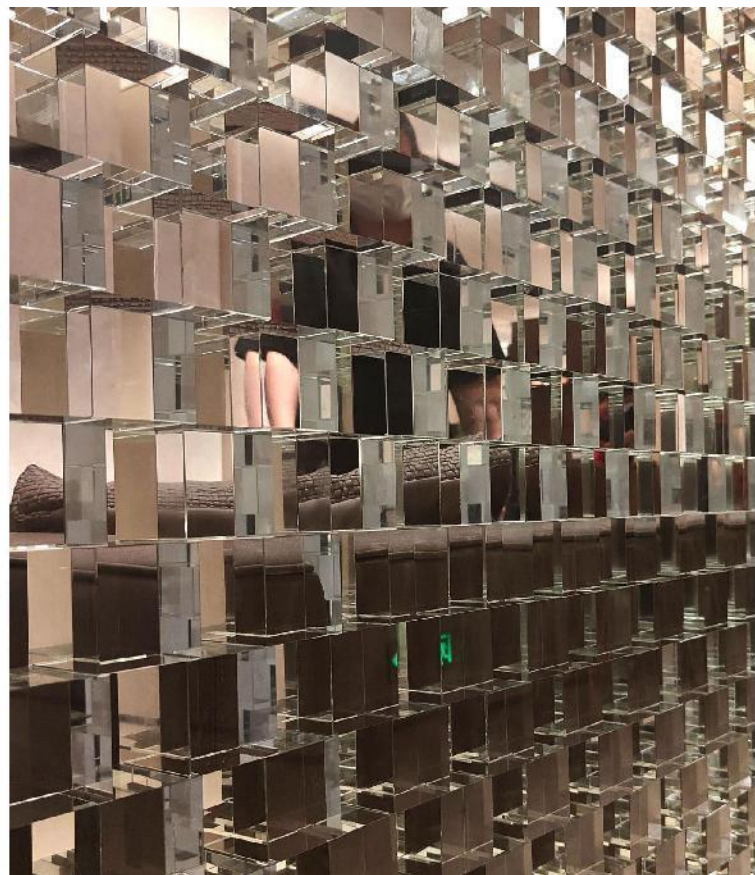

## Shenye century valley Sales Center In Shenzhen

Size: H1650 \* 1960 \* 650mm

Main materials: crystal

Auxiliary materials: UV bonding

Light source: no