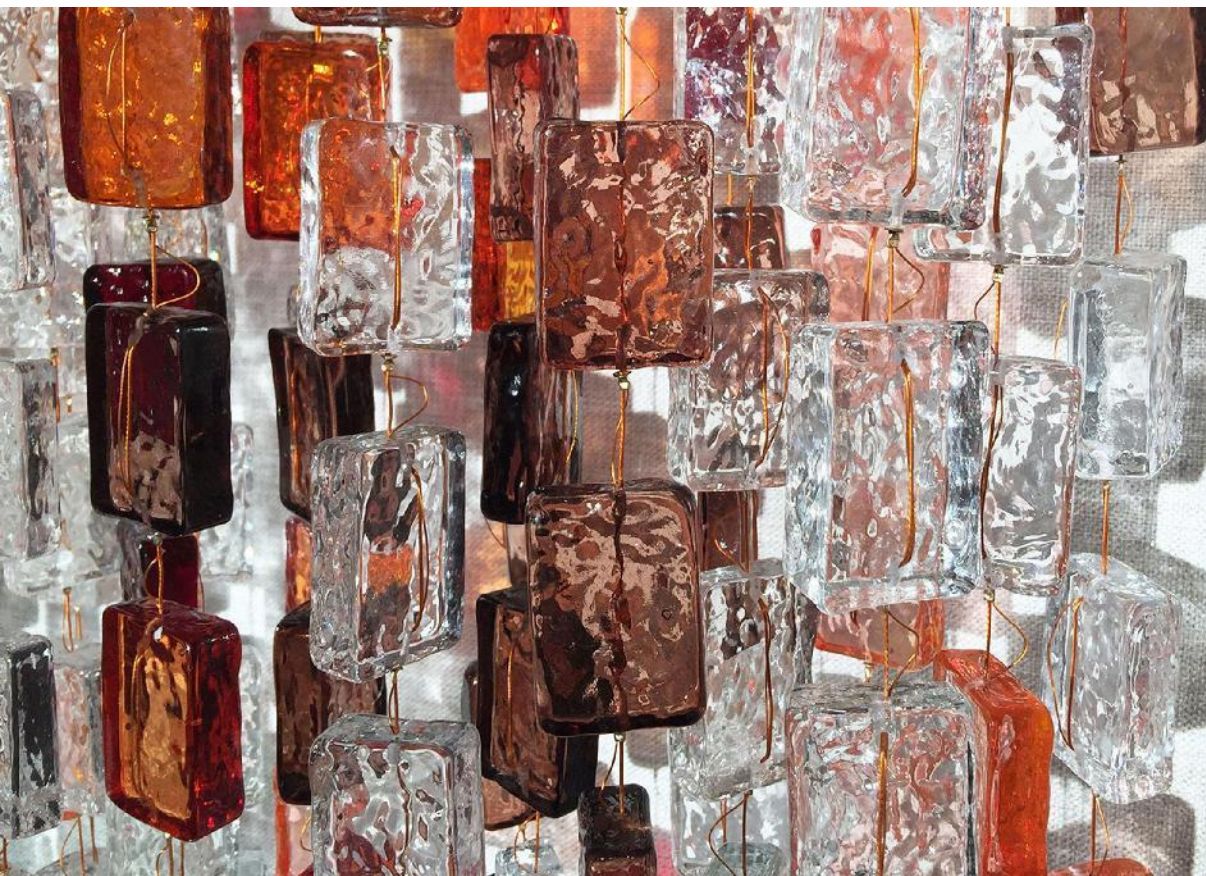

Huayi Hotel In Wuhu