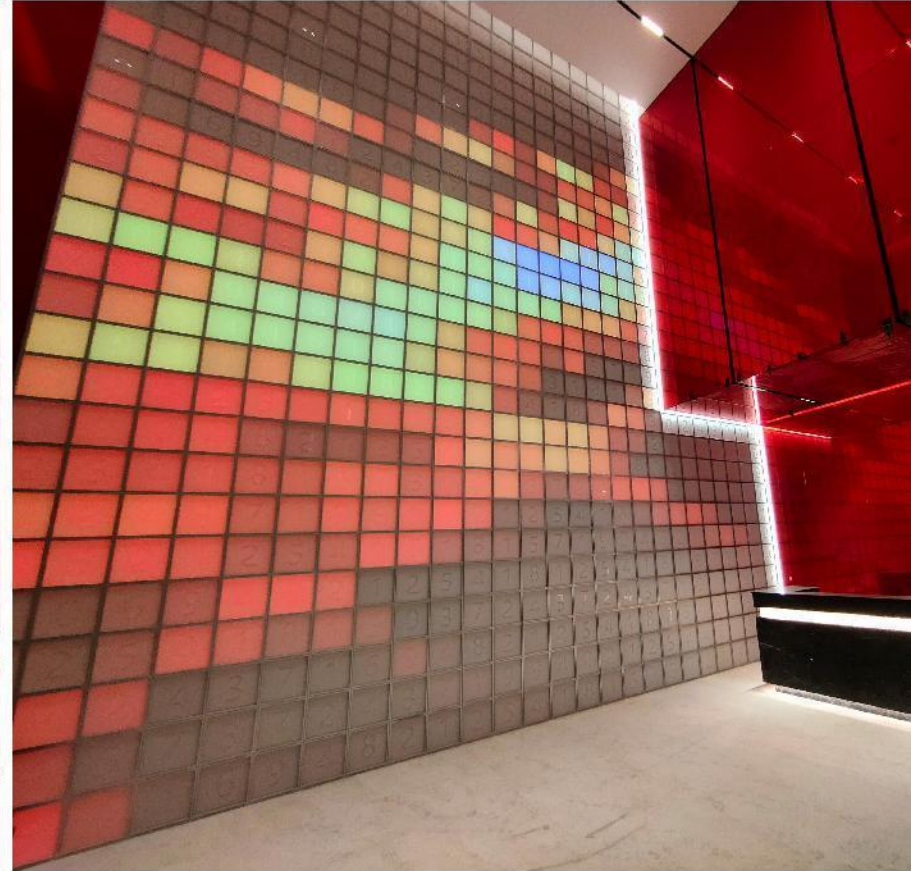

## Shenzhen Yue see tilting lake

Size: H9000 \* 5000 \* 250mm

Main materials: Acrylic board

Auxiliary materials: Cutting and hollowing out

Light source: LED programming