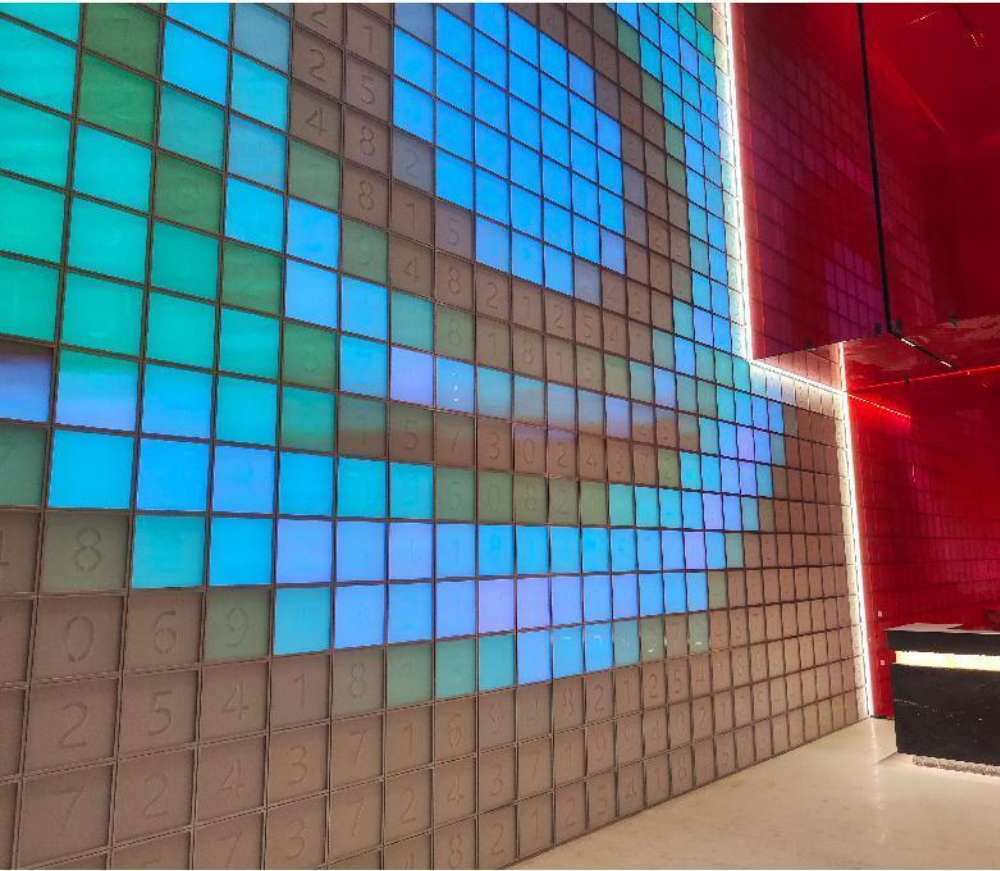

## Shenzhen Yue see tilting lake

Size: H9000 \* 5000 \* 250mm

Main materials: Acrylic board

Auxiliary materials: Cutting and hollowing out

Light source: LED programming