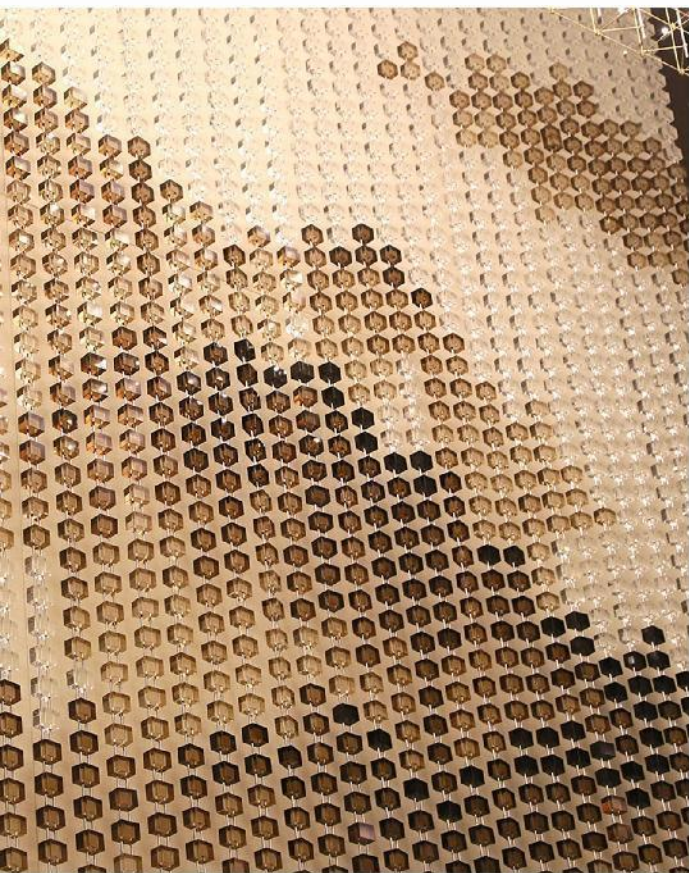

Kaiyuan Mingdu Hotel

Size: H7000 * 6800 * 100mm

Main materials: crystal

Auxiliary materials: Roast Seven

Light source: LED light strip