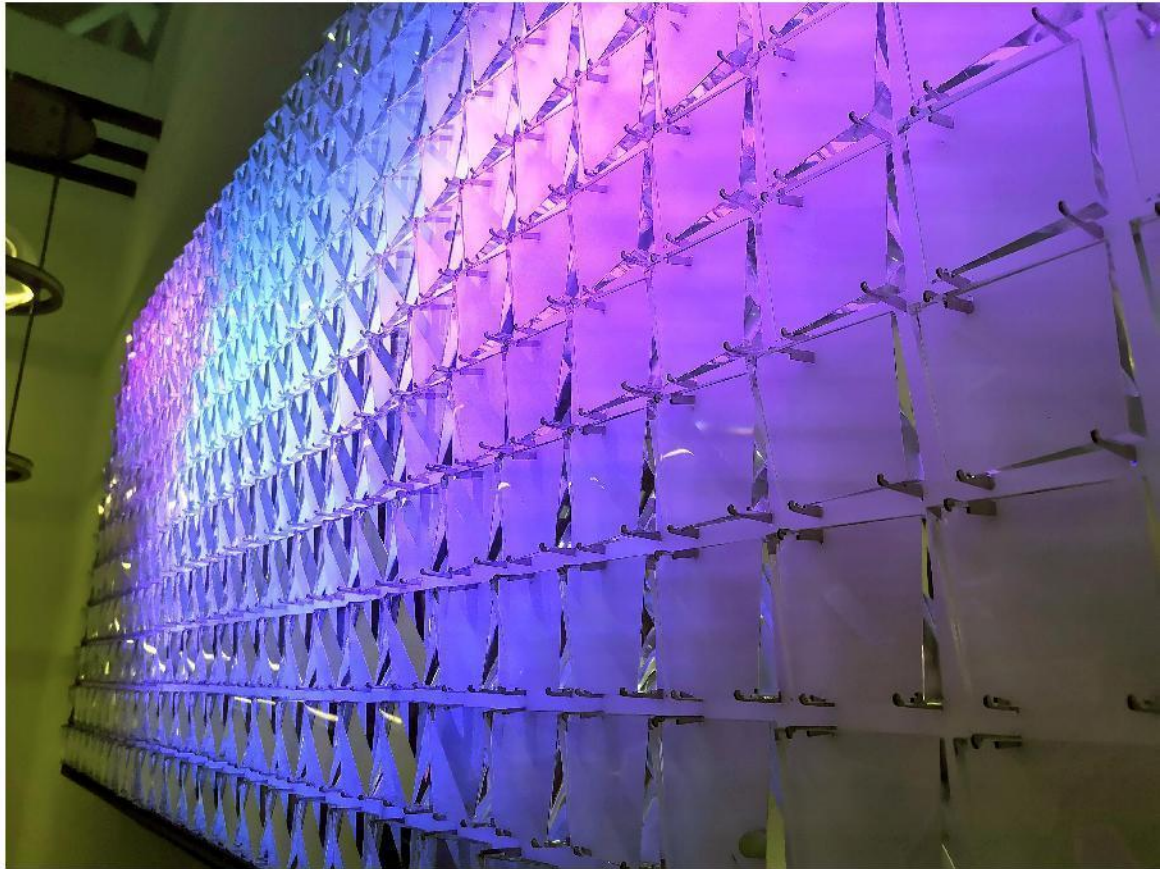

Lighting program installation art

Size: H1000 * 2400 * 100mm

Main materials: crystal

Auxiliary materials: Stainless steel

Light source: LED strip programming