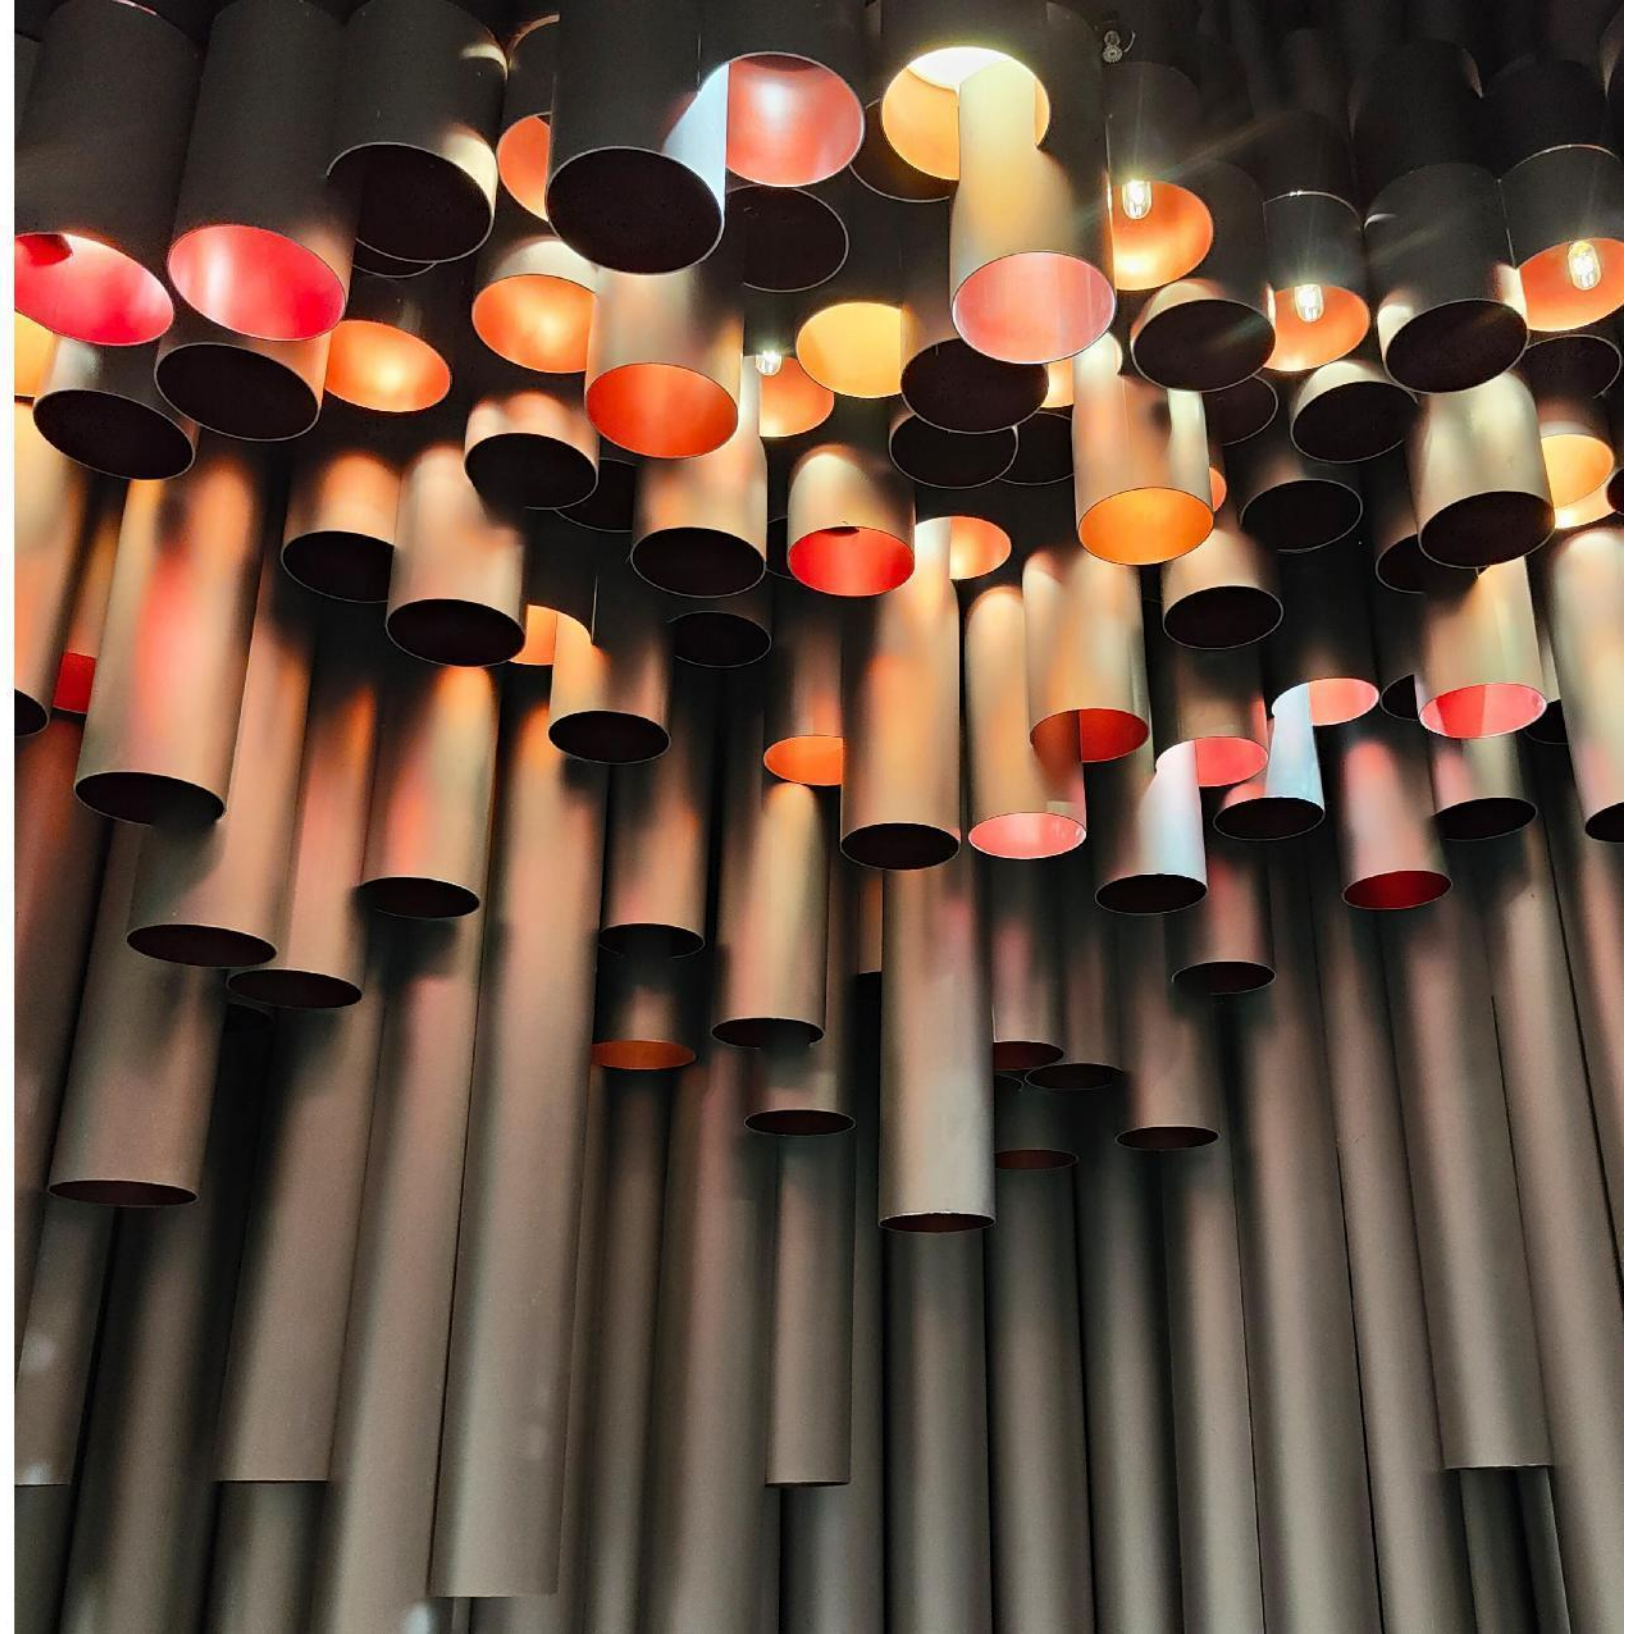

Type:Installation Art

Material:PVC、Imported wallpaper

Size:H3900*25500*3200MM