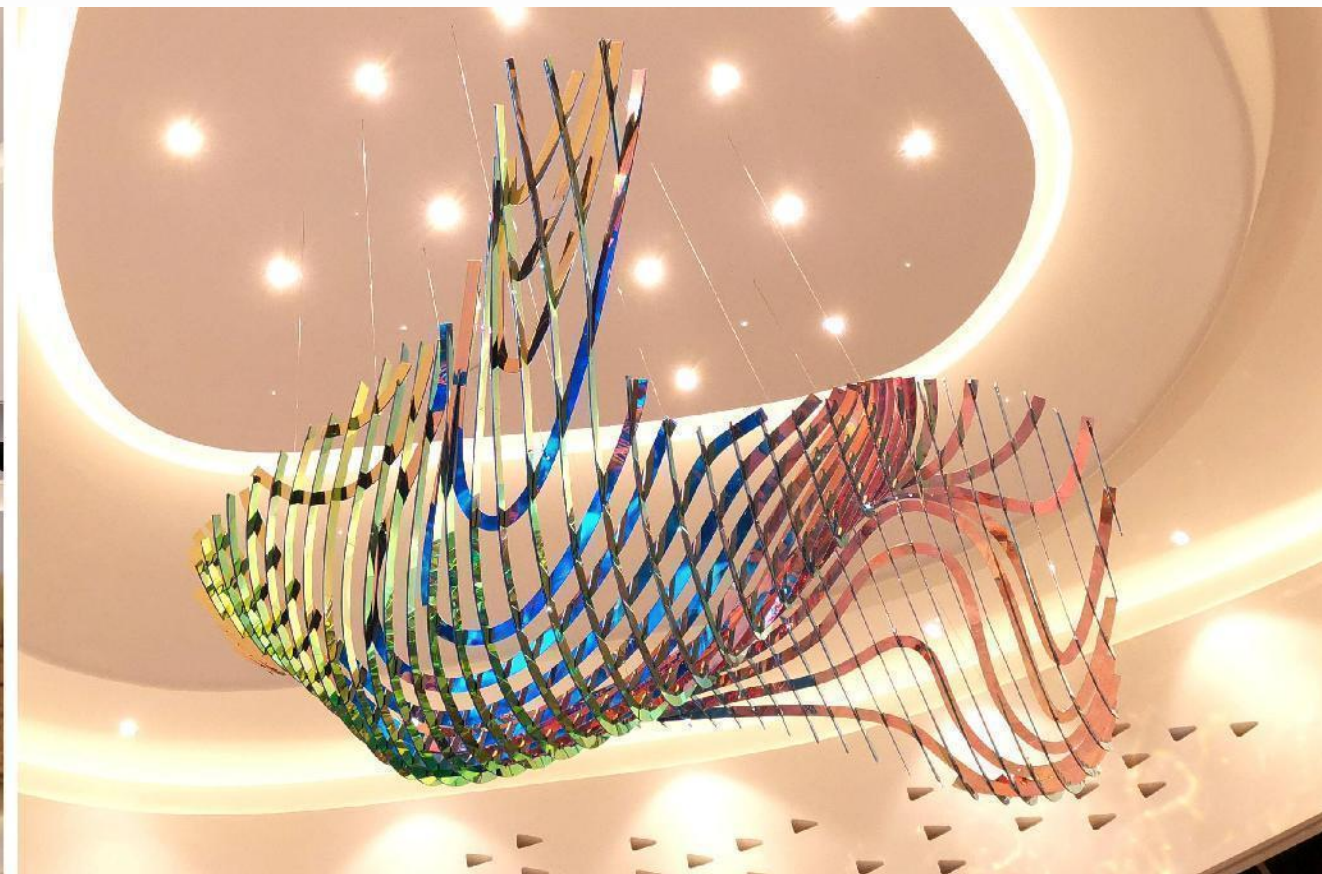

Xinghewutongwan Sales Department In Huizhou

Size: H4000 * 7500 * 5600MM
Main material: Colorful acrylic
Auxiliary material: stainless steel
Light source: LED spotlights