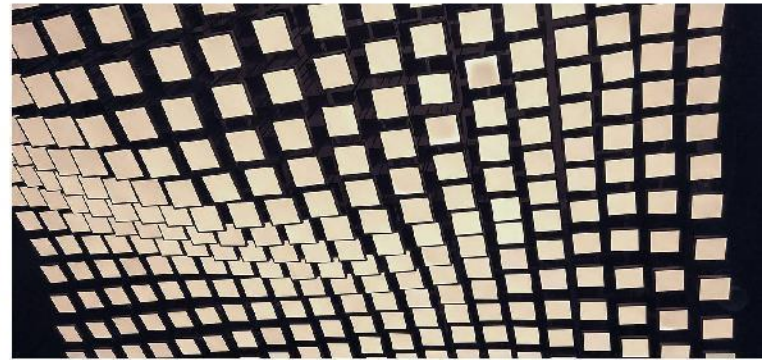

Courtyard In Changsha

Size: H1200 * 6500 * 4600MM

Main material: stainless steel

Auxiliary material: Reflective board

Light source: LED