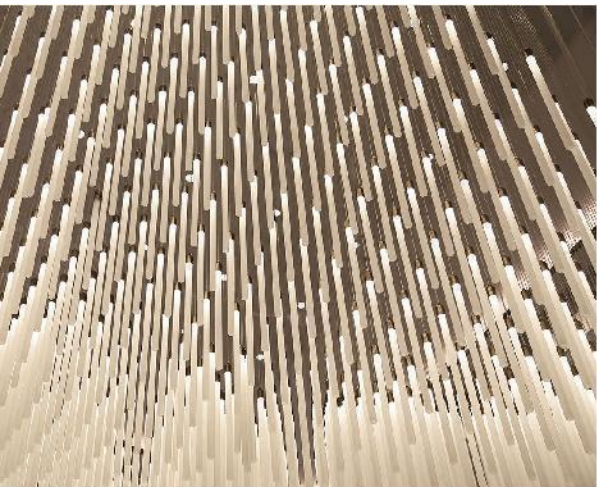

Taihu Lake Jinmao Yishu Sales Center In Wuxi

Size: H4700 * 3600 * 3600MM
Main material: frosted glass tube
Auxiliary material: stainless steel
Light source: LED