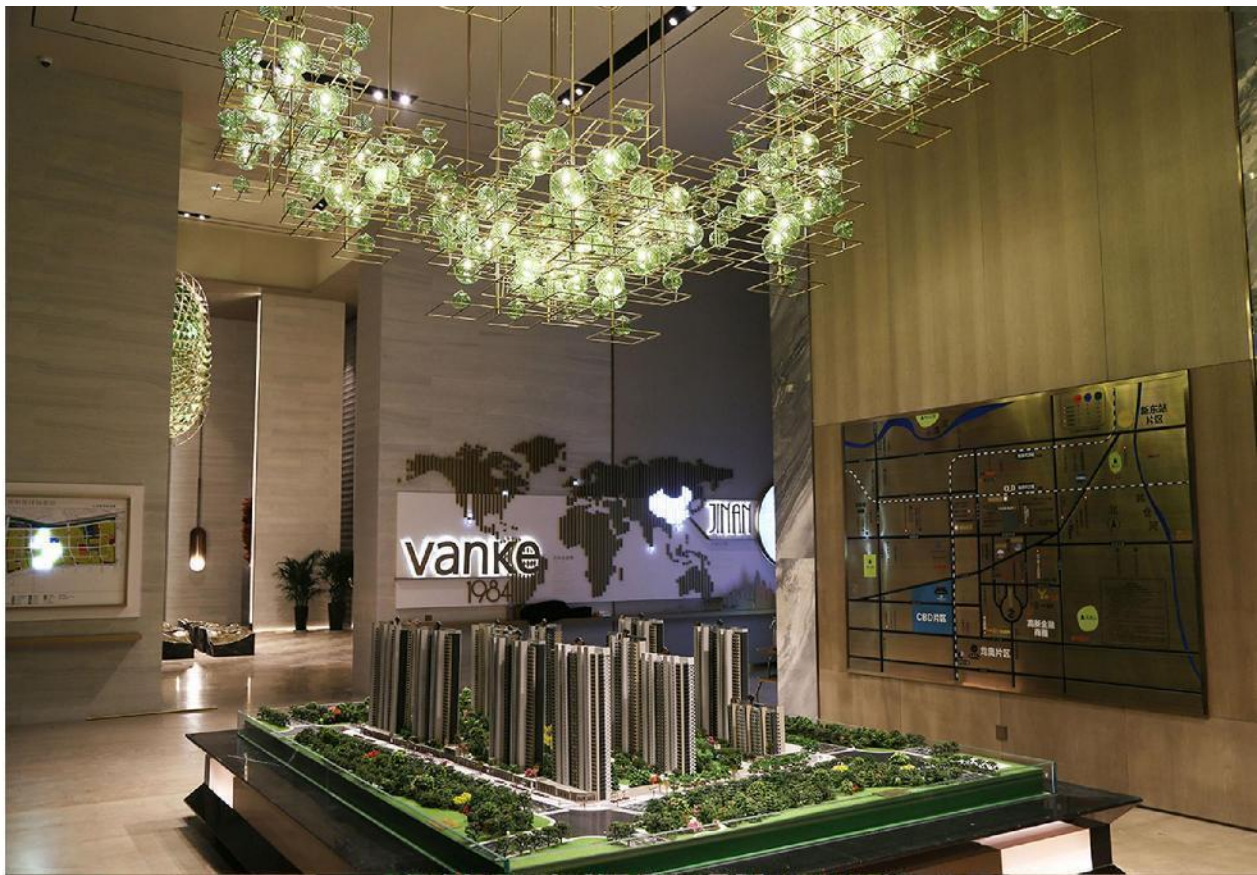

## Gold town In Huizhou

Size: H4000 \* 5000 \* 5000MM  
Main material: Murano glass  
Auxiliary material: stainless steel  
Light source: LED spotlights

Wanke Emerald Park In Jinan

## Wanke Emerald Park In Jinan

Size: H2000 \* 7000 \* 4300MM

Main material: Blown glass

Auxiliary material: stainless steel

Light source: LED

Wuhu HuaYihotel

Size: H1000 \* 10500 \* 3700MM Main material: Glass tube Process: Water transfer printing texture Light source: LED spotlights