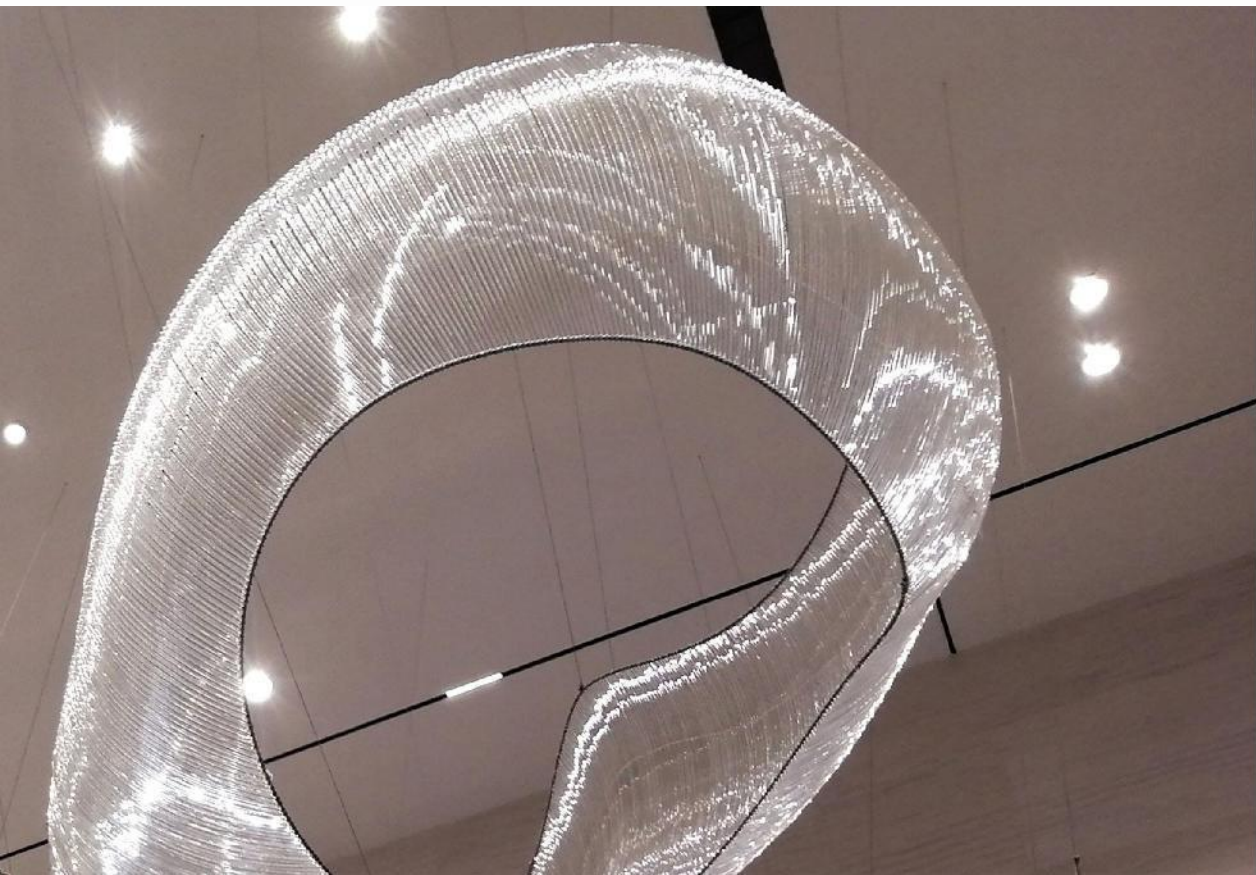

## Xinghewutongwan Sales Department In Huizhou

Size: H4000 \* 7500 \* 5600MM  
Main material: Colorful acrylic  
Auxiliary material: stainless steel  
Light source: LED spotlights