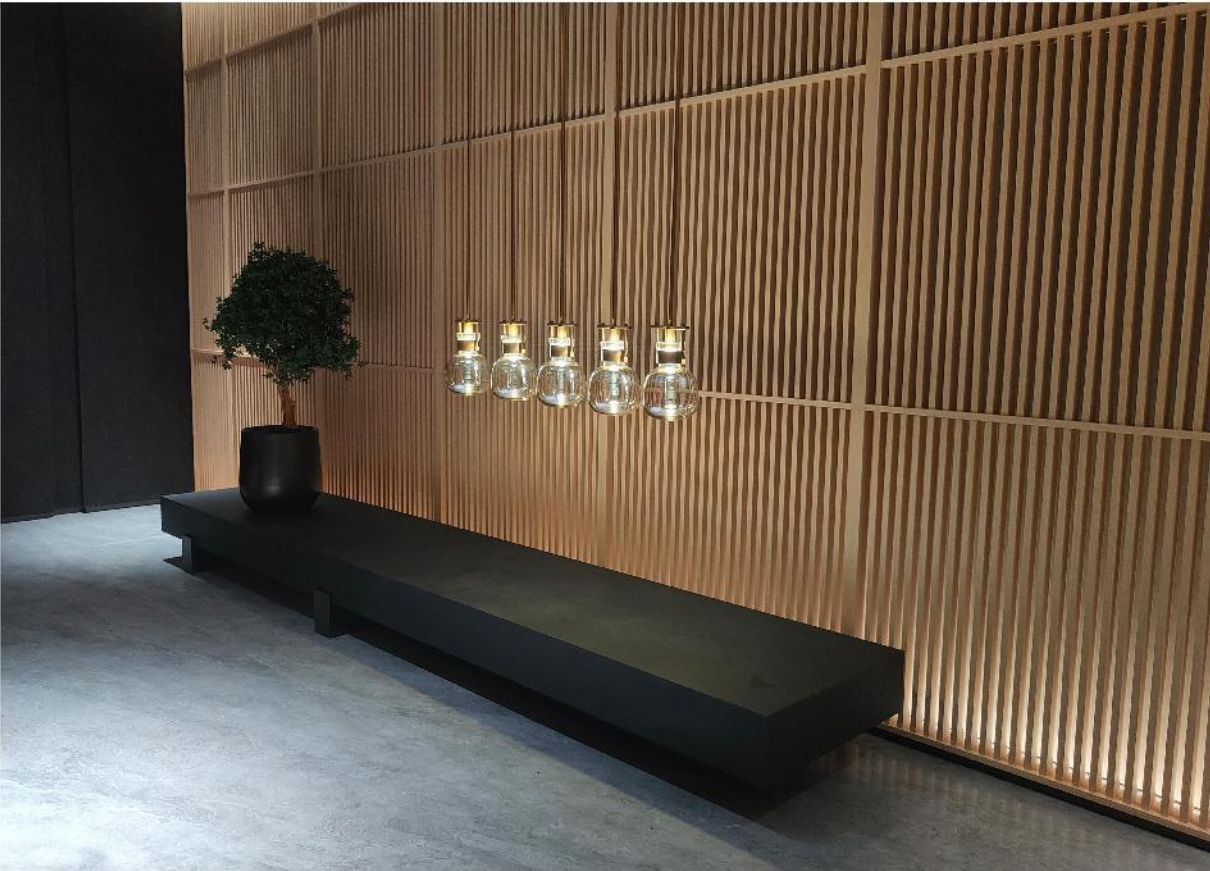

Dongguan sales center

Main material: stainless steel
Auxiliary materials: glass, acrylic
Light source: LED