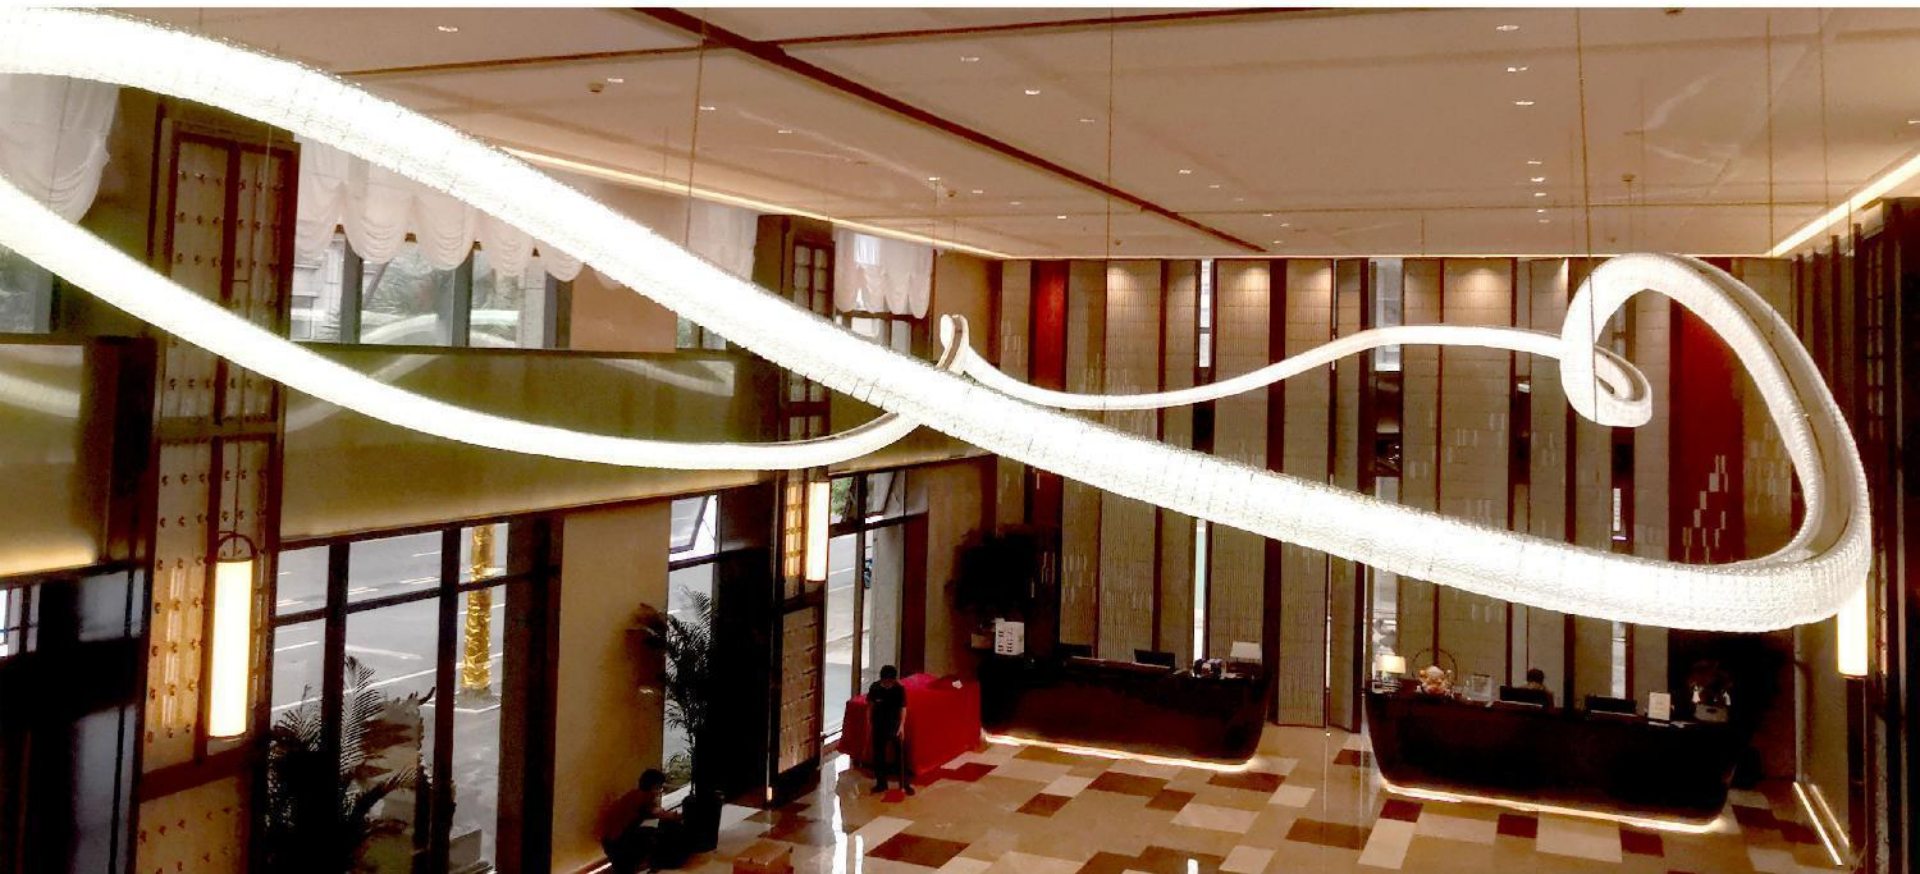

Ramada Hotel In Panyang.Jiangxi

[Click to play Video](#)

Size: H1490 * 7500 * 1800MM

Main material: crystal

Auxiliary material: stainless steel

Light source: LED programming