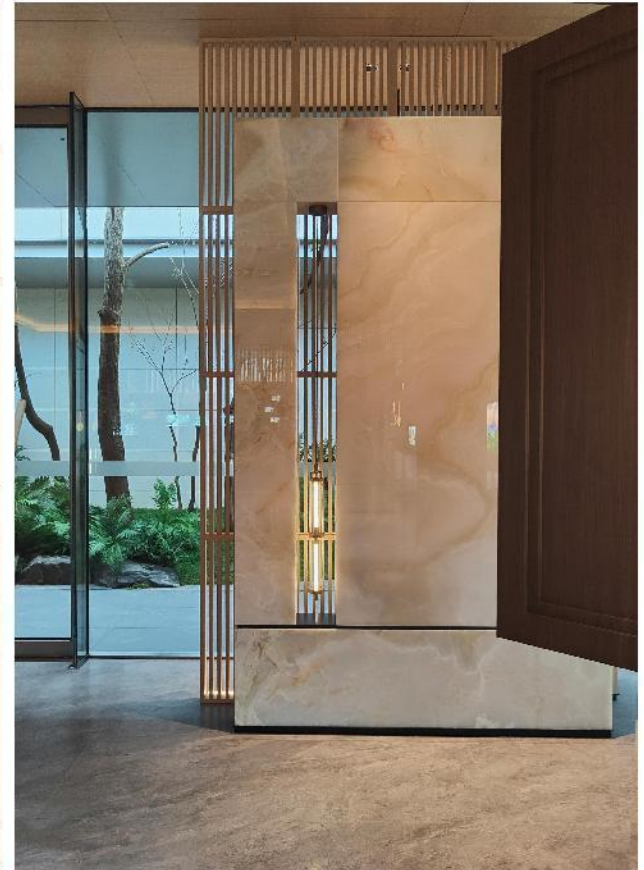

## Hangzhou Chaoyue International Office Center

Size: 5425 \* 4460 \* \*H5700MM

Main material: stainless steel

Auxiliary material: acrylic

Light source: LED

## Dongguan sales center

Size: 2500 \* 700 \* 1000MM

Main material: stainless steel

Auxiliary material: fabric

Light source: LED

## Dongguan sales center

Size: H500 \* 900 \* 900MM  
Main material: stainless steel  
Auxiliary materials: synthetic stone  
Light source: LED

## Dongguan sales center

Main material: stainless steel  
Auxiliary materials: glass, acrylic  
Light source: LED