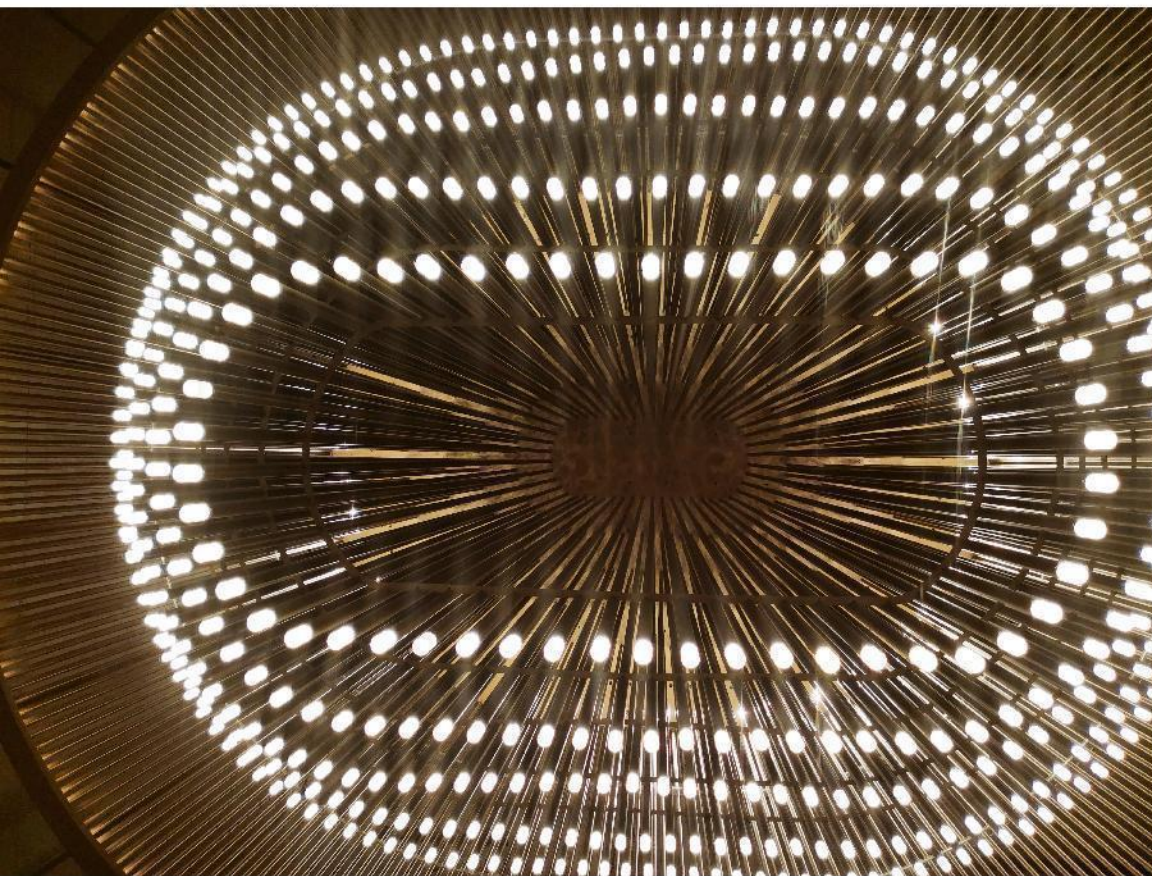

Hangzhou Chaoyue International Office Center