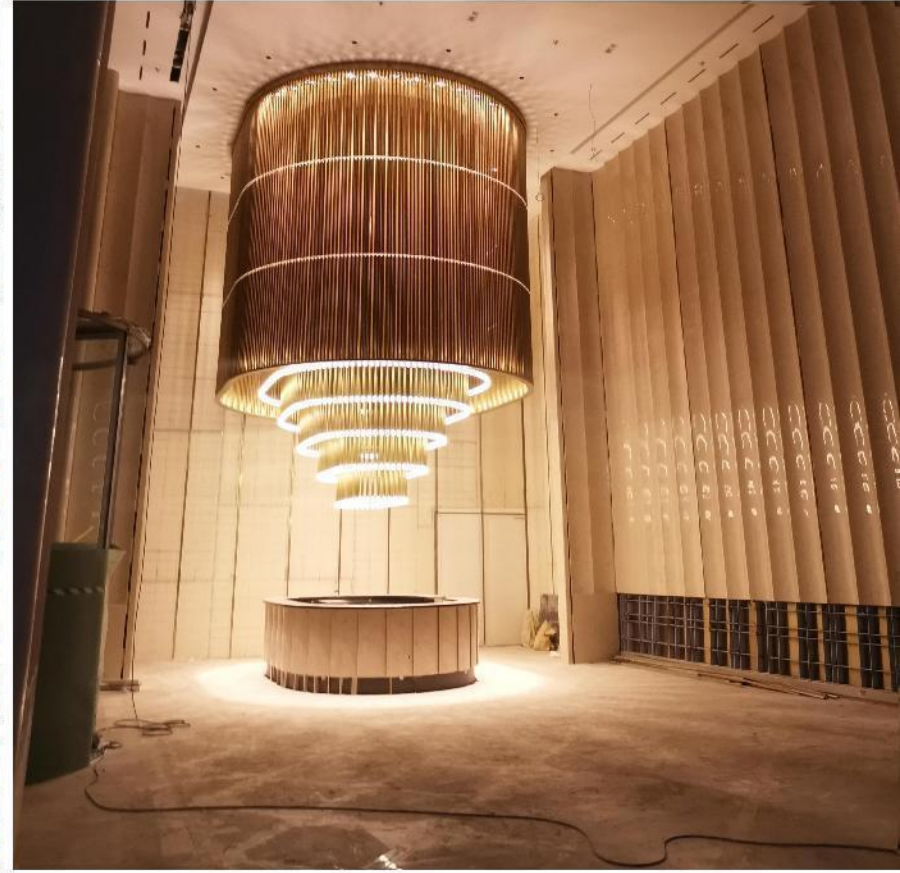

## Hangzhou Chaoyue International Office Center

Size: 5425 \* 4460 \* \*H5700MM

Main material: stainless steel

Auxiliary material: acrylic

Light source: LED

## Dongguan sales center

Size: 2500 \* 700 \* 1000MM

Main material: stainless steel

Auxiliary material: fabric

Light source: LED