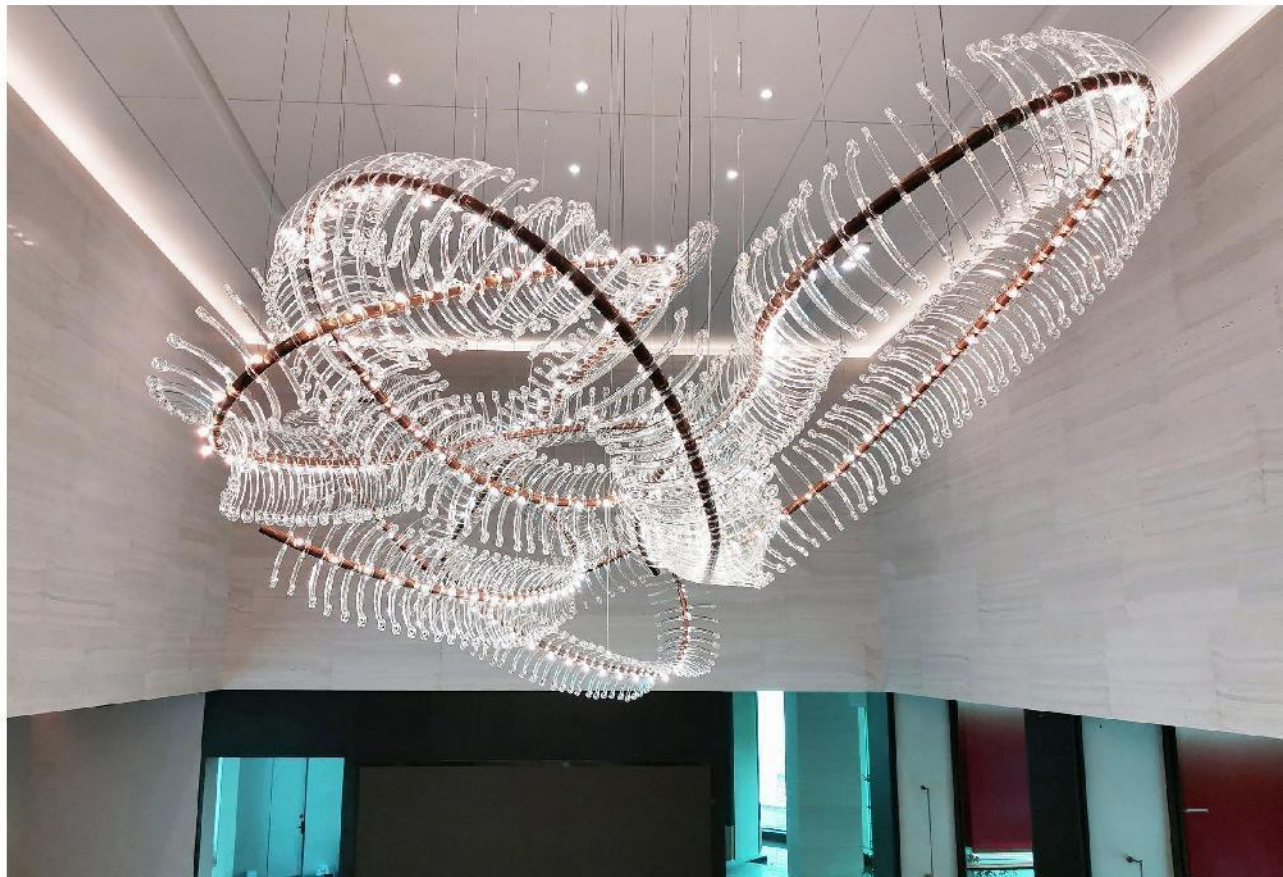

Yue ying jiang nan In Nanning

Size: H3300 * 6800 * 4200MM

Main material: Acrylic

Auxiliary material: stainless steel

Light source: LED