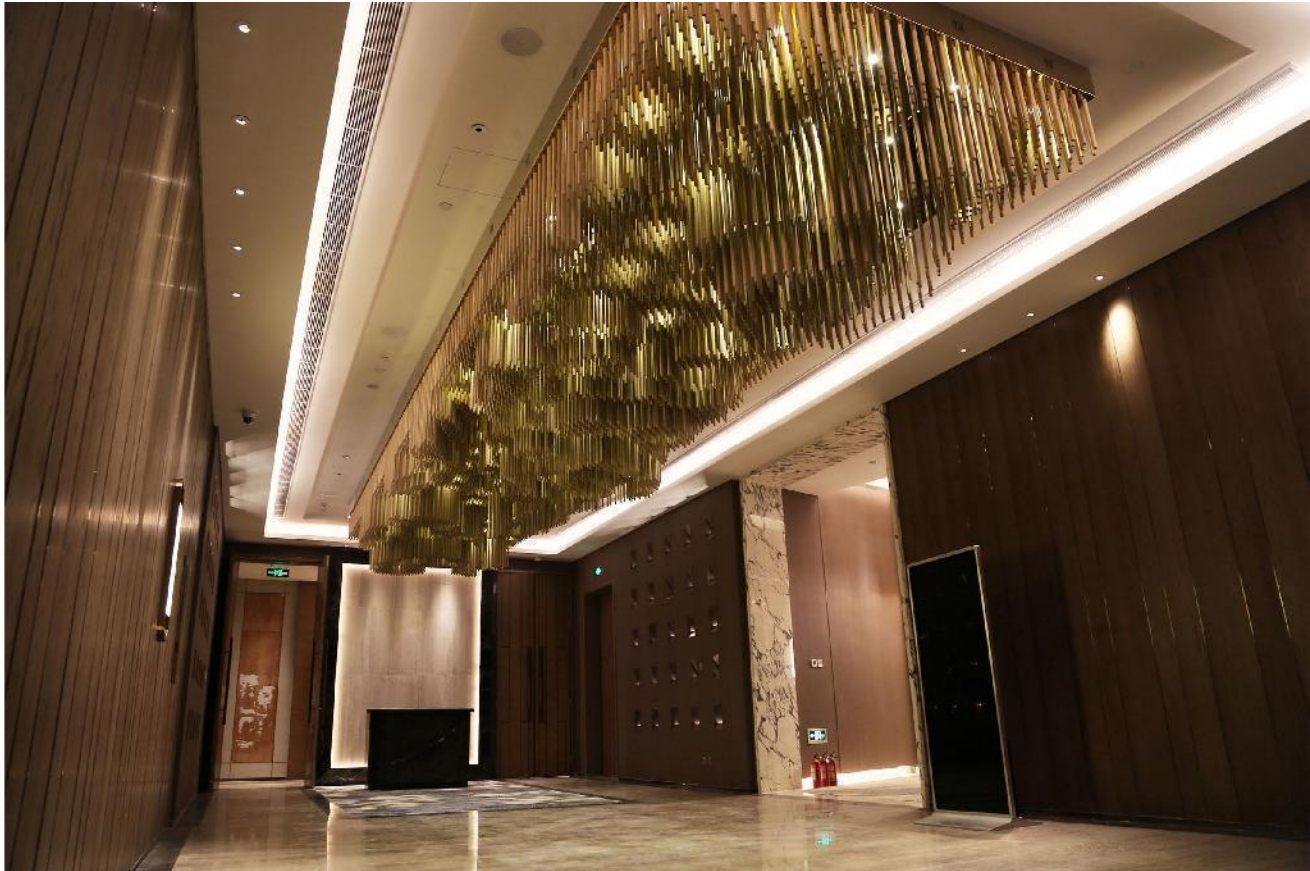

## Gold town In Huizhou

Size: H4000 \* 5000 \* 5000MM  
Main material: Murano glass  
Auxiliary material: stainless steel  
Light source: LED spotlights

Wanke Emerald Park In Jinan

## Wanke Emerald Park In Jinan

Size: H2000 \* 7000 \* 4300MM

Main material: Blown glass

Auxiliary material: stainless steel

Light source: LED

Wuhu HuaYihotel

Size: H1000 \* 10500 \* 3700MM Main material: Glass tube Process: Water transfer printing texture Light source: LED spotlights