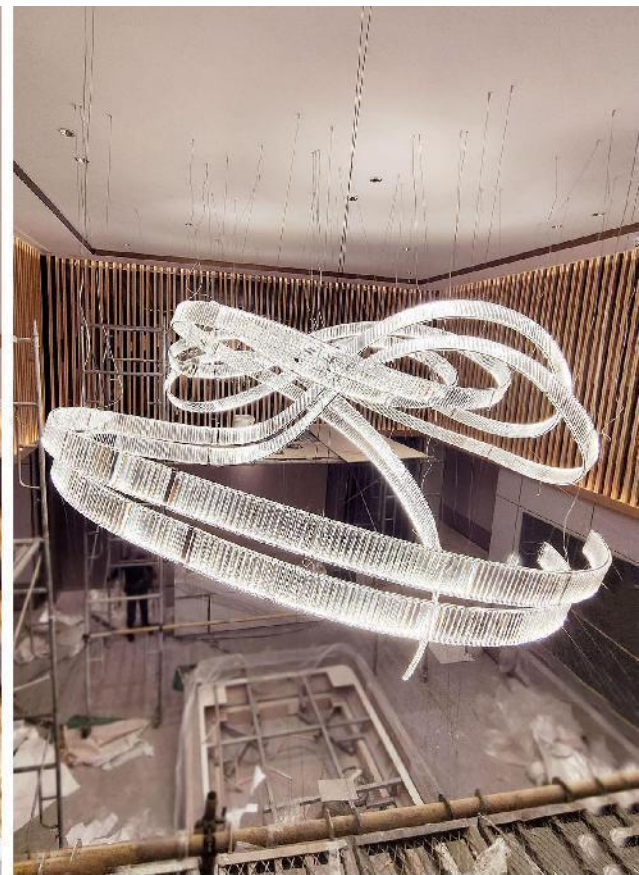

Yunqixingchen In Hefei

Size: H1500 * 7800 * 4600MM
Main material: Crystal
Auxiliary material: stainless steel
Light source: LED strip