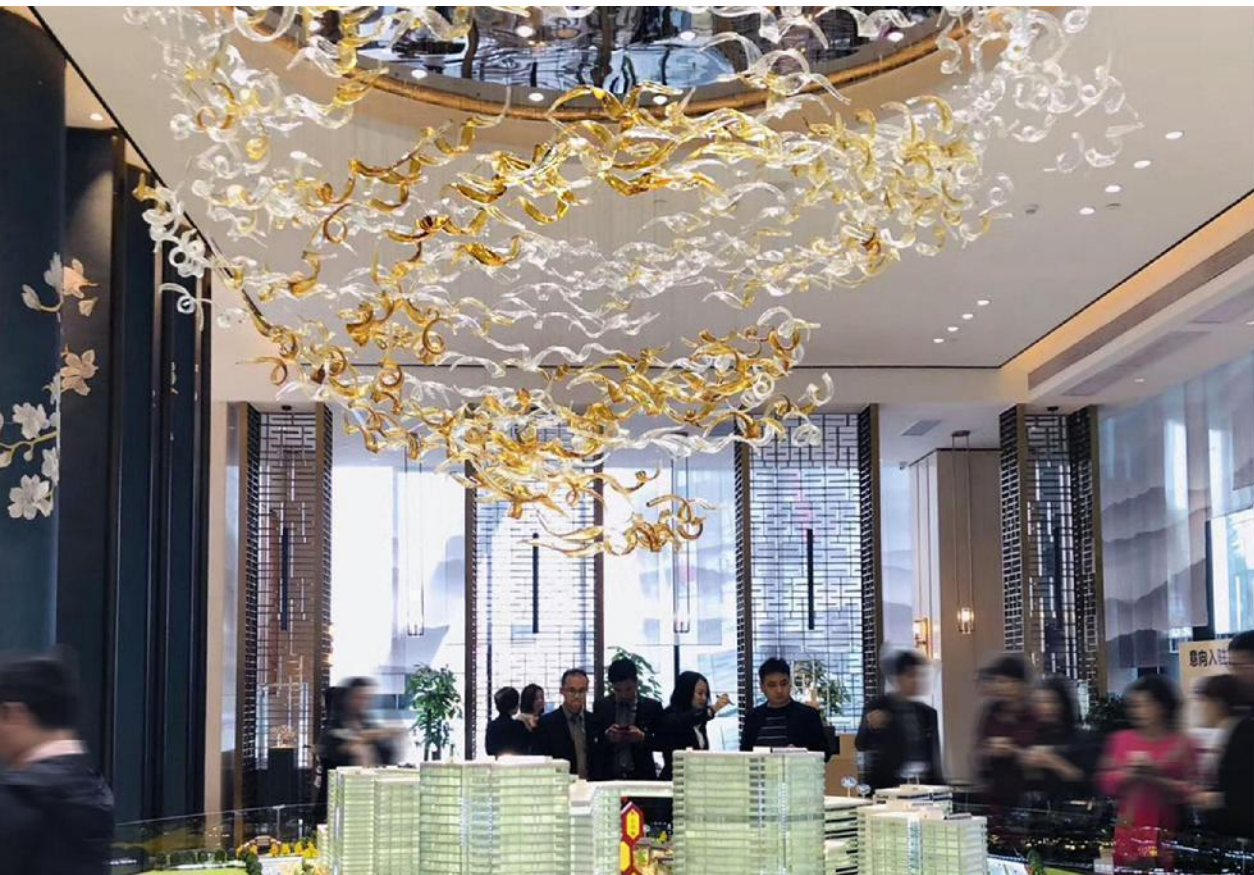

## Gold town In Huizhou

Size: H4000 \* 5000 \* 5000MM  
Main material: Murano glass  
Auxiliary material: stainless steel  
Light source: LED spotlights

Wanke Emerald Park In Jinan