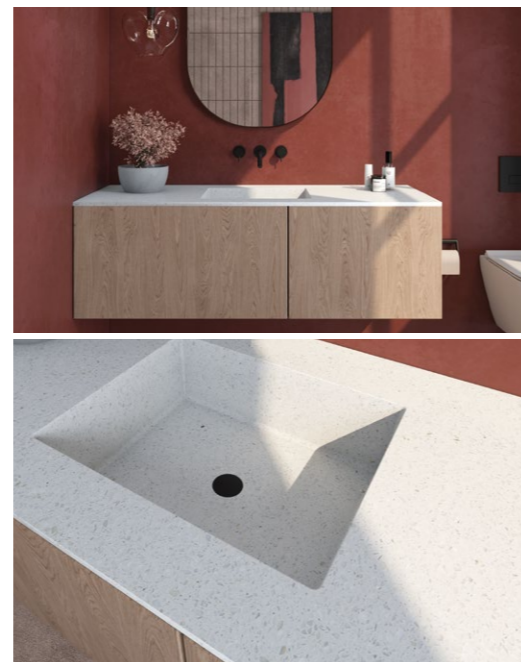

moos terrazzo basin

Mt009

Size: 1001*550*200mm

颜色 colors

moos terrazzo basin

Mt010

Size: 2000*550*200mm

颜色 colors