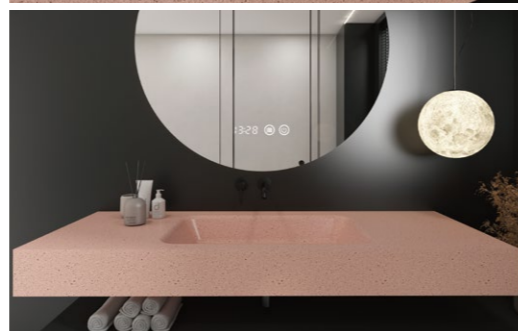

颜色 colors

moos terrazzo basin

Mt160

Size: 1620*620*145mm

颜色 colors

moos terrazzo basin

Mt013

Size: 2020*620*166mm