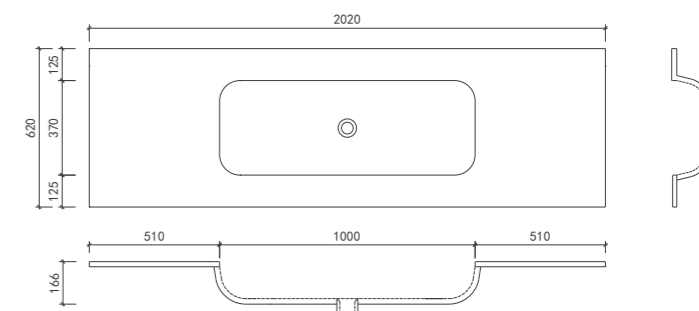

颜色 colors

moos terrazzo basin

Mt160

Size: 1620*620*145mm

颜色 colors

moos terrazzo basin

Mt013

Size: 2020*620*166mm