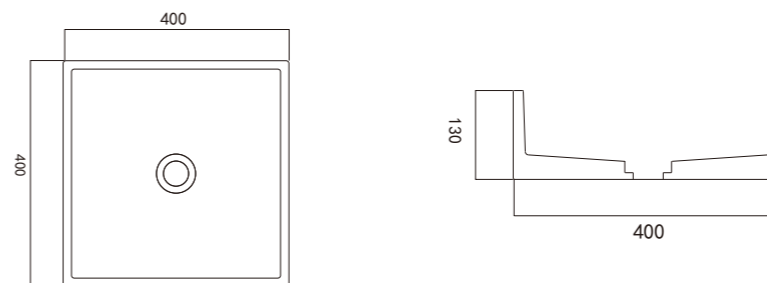

moos terrazzo basin

Mx025

Size: 400*400*130mm

- 环保材料
- 防腐防漏
- 性能稳定
- 一体成型