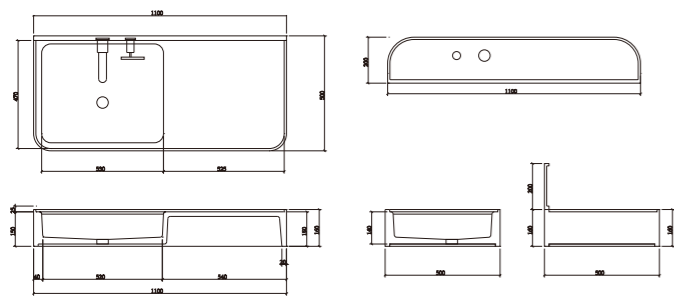

Mt011

Size: 1100*500*150mm

颜色 colors

moos terrazzo basin

定制款

Size: 1450*550*250mm

颜色 colors

moos terrazzo basin