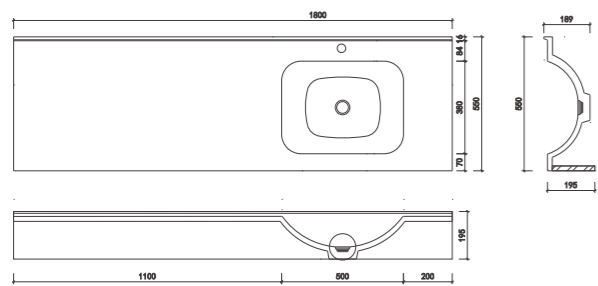

颜色 colors

moos terrazzo basin

Mt001

Size: 1800*550*195mm

颜色 colors

moos terrazzo basin

Mt006

Size: 2400*550*195mm