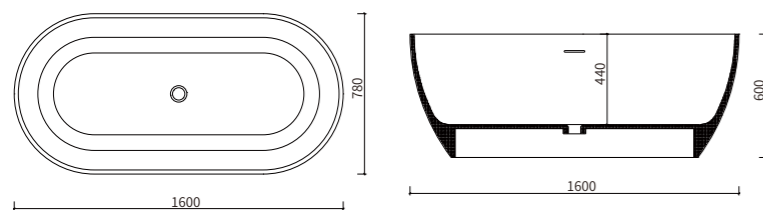

moos terrazzo basin

- 环保材料
- 防腐防漏
- 性能稳定
- 一体成型

moos terrazzo basin

My007

Size: 1600*780*600mm

颜色 colors

- Color swatches for My007: light grey, medium grey, dark grey, black, beige, red.

moos terrazzo basin