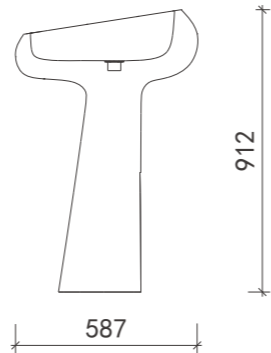

moos terrazzo basin

MI011 (大)

- 环保材料
- 防腐防漏
- 性能稳定
- 一体成型