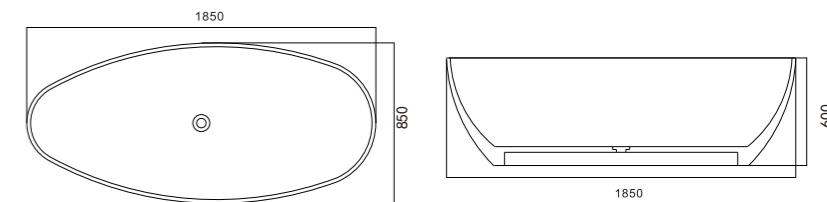

moos terrazzo basin

My003

Size: 1850*850*600mm

颜色 colors

- Color swatches for My003: light grey, medium grey, dark grey, black, beige, red.