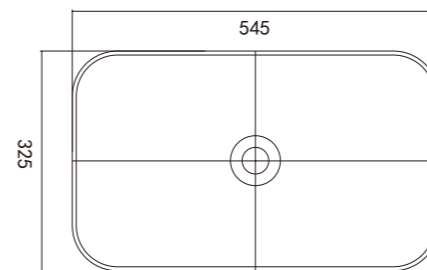

样品仅供参考，实际产品可供参考

台上盆
countertop basin

countertop basin

moos terrazzo basin

moos terrazzo basin

moos terrazzo basin

Mx001

Size: 420*380*135mm

moos terrazzo basin

moos terrazzo basin

Mx002

Size: 570*410*130mm

- 环保材料
- 防腐防漏
- 性能稳定
- 一体成型

颜色 colors

moos terrazzo basin

Mx004

Size: 545*325*140mm

- 环保材料
- 防腐防漏
- 性能稳定
- 一体成型

颜色 colors

moos terrazzo basin

moos terrazzo basin

moos terrazzo basin

Mx012

Size: 550*350*130mm