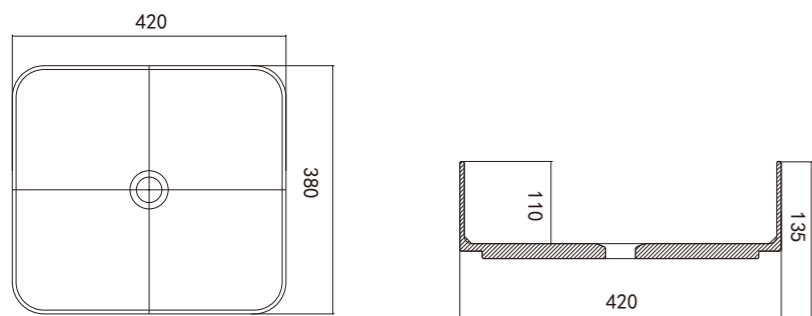

moos terrazzo basin

Mx001

Size: 420*380*135mm

- 环保材料
- 防腐防漏
- 性能稳定
- 一体成型