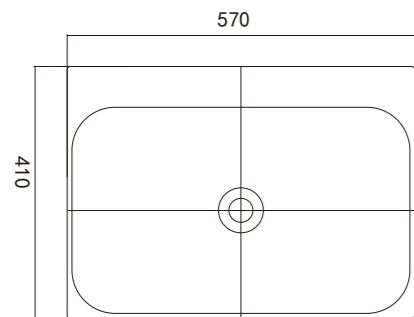

样品仅供参考，实际产品可供参考

台上盆
countertop basin

countertop basin

moos terrazzo basin

moos terrazzo basin

moos terrazzo basin

Mx001

Size: 420*380*135mm

moos terrazzo basin

moos terrazzo basin

Mx002

Size: 570*410*130mm

- 环保材料
- 防腐防漏
- 性能稳定
- 一体成型

颜色 colors

moos terrazzo basin

Mx004

Size: 545*325*140mm

- 环保材料
- 防腐防漏
- 性能稳定
- 一体成型

颜色 colors

moos terrazzo basin

moos terrazzo basin

moos terrazzo basin

Mx012

Size: 550*350*130mm