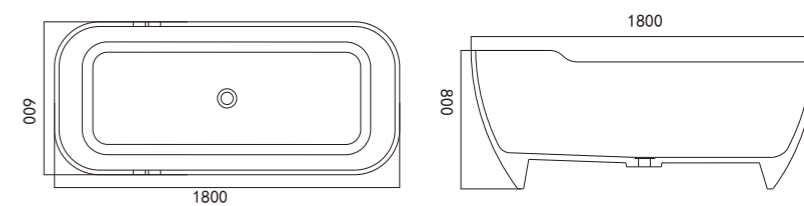

My002

Size: 1800*800*600mm