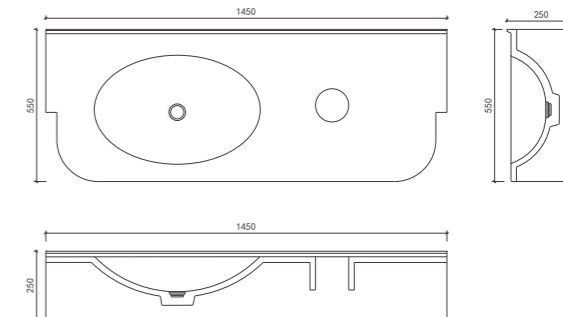

Mt011

Size: 1100*500*150mm

颜色 colors

moos terrazzo basin

定制款

Size: 1450*550*250mm

颜色 colors

moos terrazzo basin