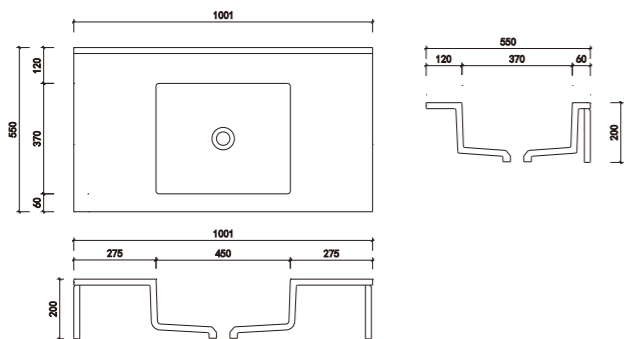

Mt009

Size: 1001*550*200mm

颜色 colors