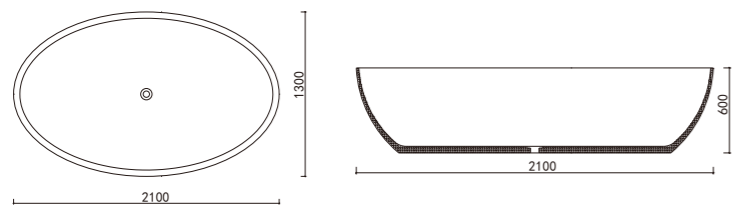

My003

Size: 1850*850*600mm

颜色 colors

- Color swatches for My003: light grey, medium grey, dark grey, black, beige, red.

moos terrazzo basin

My001

Size: 2100*1300*600mm

颜色 colors