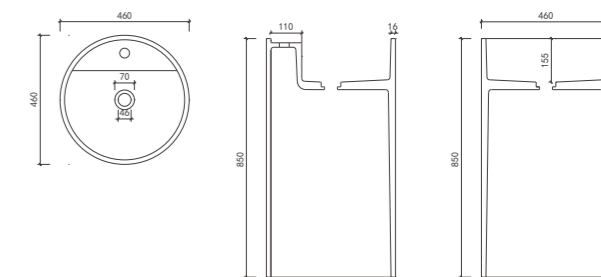

moos terrazzo basin

M1007  S8173

Size: 500*500*850mm

颜色 colors

-
-
-
-
-
-
-
-
-
-
-

moos terrazzo basin

 230507-2 **M1003**

Size: 460*460*850mm