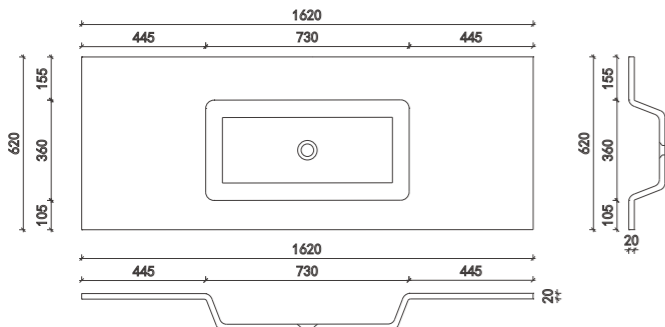

Mt160

Size: 1620*620*145mm

颜色 colors