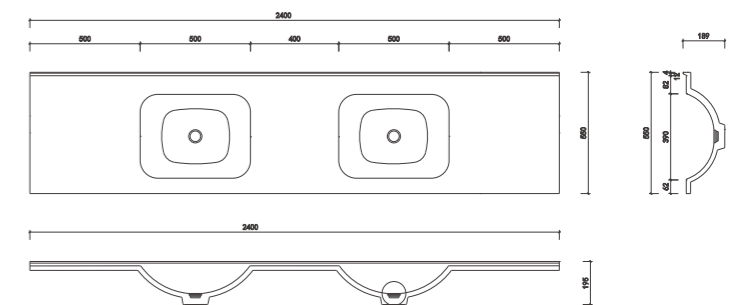

颜色 colors

moos terrazzo basin

Mt001

Size: 1800*550*195mm

颜色 colors

moos terrazzo basin

Mt006

Size: 2400*550*195mm