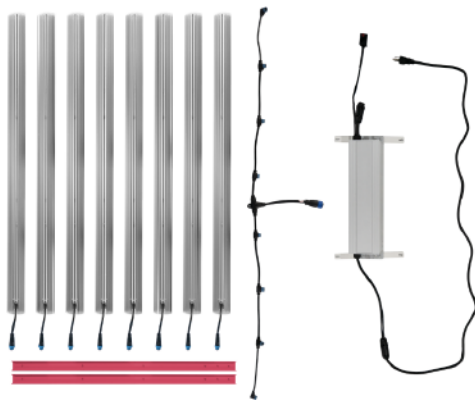

-Vertical Farm Dedicated-

High-Performance LED Grow Light

Uniform light intensity

High Light Efficacy

Excellent Heat Sink

Dimension

Product Parameter

Model	AS1000B
Power	1000 W
PPE	2.7 $\mu\text{mol}/\text{j}$
PPF	2700 $\mu\text{mol}/\text{s}$
Input Voltage	100-277V AC
Cooling	Passive
LED	Osram™
Mounting Height	Above 12"
Light Recipe	Full Spectrum
Dimmer	Power dimming
IP	IP66
Warranty	5 year
Certificate	