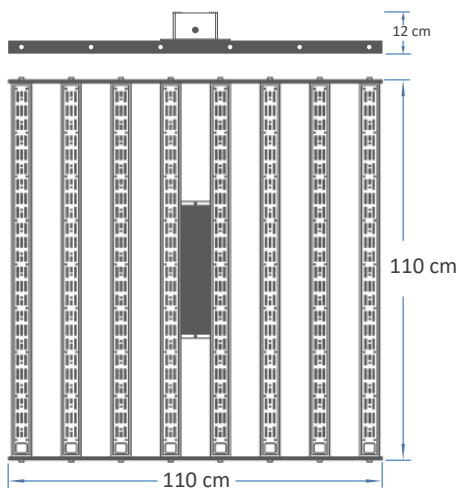

-Vertical Farm Dedicated-

High-Performance LED Grow Light

Uniform light intensity

High Light Efficacy

Excellent Heat Sink

Dimension

Product Parameter

Model	AS1000B
Power	1000 W
PPE	2.7 $\mu\text{mol}/\text{j}$
PPF	2700 $\mu\text{mol}/\text{s}$
Input Voltage	100-277V AC
Cooling	Passive
LED	Osram™
Mounting Height	Above 12"
Light Recipe	Full Spectrum
Dimmer	Power dimming
IP	IP66
Warranty	5 year
Certificate	