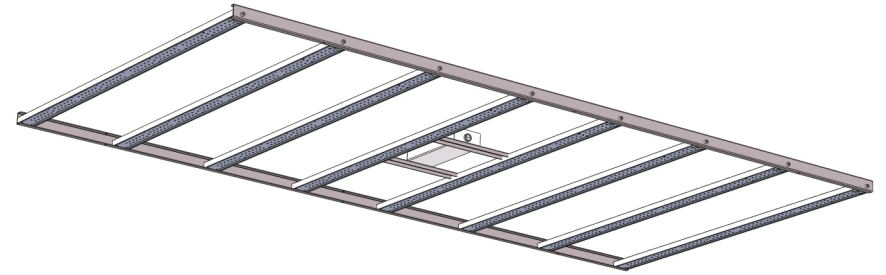

Height fixture above canopy:200cm

PPFD valu:

320W 200CM

Average: 52μMol/m²/s

Maximum: 62μMol/m²/s

Minimum: 39μMol/m²/s

4X8_VB320

PPFD 2.4m X 1.2m 200CM

41.0	43.9	46.7	48.2	51.5	52.8	54.5	55.7	56.7	56.7	55.7	54.5	52.8	51.5	48.2	46.7	43.9	41.0
42.2	45.5	48.0	50.9	53.1	55.7	56.7	58.1	58.8	58.8	58.1	56.7	55.7	53.1	50.9	48.0	45.5	42.2
43.0	46.9	49.9	52.6	55.3	57.3	58.7	60.1	60.6	60.6	60.1	58.7	57.3	55.3	52.6	49.9	46.9	43.0
43.2	47.8	50.9	54.0	56.3	58.6	60.0	61.3	62.0	62.0	61.3	60.0	58.6	56.3	54.0	50.9	47.8	43.2
44.0	48.2	51.6	54.5	56.9	59.0	60.8	62.0	62.6	62.6	62.0	60.8	59.0	56.9	54.5	51.6	48.2	44.0
43.2	46.8	49.9	53.0	55.1	57.4	59.0	60.8	61.4	61.4	60.8	59.0	57.4	55.1	53.0	49.9	46.8	43.2
42.6	46.2	48.8	51.7	54.0	56.1	57.2	59.4	60.8	60.8	59.4	57.2	56.1	54.0	51.7	48.8	46.2	42.6
42.1	44.9	47.2	49.5	52.2	54.2	55.2	57.5	58.9	58.9	57.5	55.2	54.2	52.2	49.5	47.2	44.9	42.1
39.5	42.1	45.4	47.9	51.2	52.9	54.3	56.8	57.3	57.3	56.8	54.3	52.9	51.2	47.9	45.4	42.1	39.5