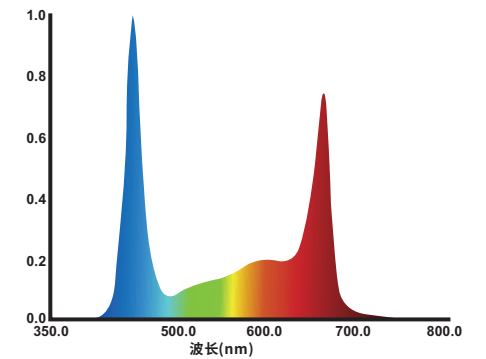

PPFD TEST REPORT -4X8_VB320 LED

Cover Area: 2.4m X 1.2m
Height fixture above canopy:30cm

PPFD valu:
320W 30CM
Average: 227 μ Mol/m²/s
Maximum: 308 μ Mol/m²/s
Minimum: 95 μ Mol/m²/s

4X8_VB320

POWER:330W
PF:0.985
TEMPERATURE LED SHIP:40°C
TEMPERATURE HEATSINK:37°C

RGB ratio: R=25.8% G=66.1% B=8.1%

Color	Blue	White	Hyper-Red
(nm)	450	3000K 5000K	660

PPFD TEST REPORT -4X8_VB320 LED

POWER:330W

PF:0.985

TEMPERATURE LED SHIP:40°C

TEMPERATURE HEATSINK:37°C

Cover Area: 2.4m X 1.2m

RGB ratio: R=25.8% G=66.1% B=8.1%

Color	Blue	White	Hyper-Red
(nm)	450	3000K 5000K	660

PPFD TEST REPORT -4X8_VB320 LED

POWER:330W
PF:0.985
TEMPERATURE LED SHIP:40°C
TEMPERATURE HEATSINK:37°C

Cover Area: 2.4m X 1.2m
Height fixture above canopy:90cm