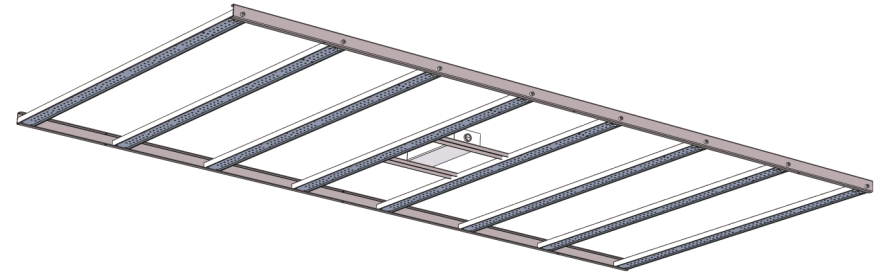

Height fixture above canopy:150cm

PPFD valu:

320W 150CM

Average: 74μMol/m²/s

Maximum: 90μMol/m²/s

Minimum: 52μMol/m²/s

4X8_VB320

PPFD 2.4m X 1.2m 150CM

53.3	58.9	63.0	66.9	70.3	73.4	74.9	76.8	78.1	78.1	76.8	74.9	73.4	70.3	66.9	63.0	58.9	53.3
56.9	62.5	67.7	72.1	75.8	79.0	80.8	82.6	83.3	83.3	82.6	80.8	79.0	75.8	72.1	67.7	62.5	56.9
58.7	65.3	70.7	75.5	79.7	83.1	85.2	86.9	87.2	87.2	86.9	85.2	83.1	79.7	75.5	70.7	65.3	58.7
57.9	67.3	72.6	77.7	82.0	85.4	87.5	89.4	90.1	90.1	89.4	87.5	85.4	82.0	77.7	72.6	67.3	57.9
58.2	67.8	73.3	78.6	82.5	86.1	88.6	89.8	90.7	90.7	89.8	88.6	86.1	82.5	78.6	73.3	67.8	58.2
56.3	65.4	70.6	75.8	80.0	83.5	86.4	88.1	89.0	89.0	88.1	86.4	83.5	80.0	75.8	70.6	65.4	56.3
56.9	63.3	68.4	73.0	76.9	80.5	83.1	85.3	86.3	86.3	85.3	83.1	80.5	76.9	73.0	68.4	63.3	56.9
55.7	60.2	65.6	69.6	73.6	76.8	78.9	80.4	82.9	82.9	80.4	78.9	76.8	73.6	69.6	65.6	60.2	55.7
52.9	57.7	63.1	65.9	68.7	72.0	73.8	75.7	77.6	77.6	75.7	73.8	72.0	68.7	65.9	63.1	57.7	52.9