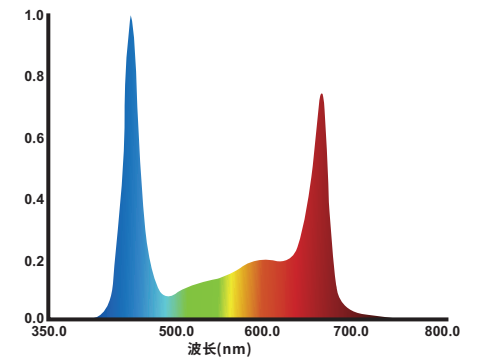

PPFD TEST REPORT -4X8_VB320 LED

Cover Area: 2.4m X 1.2m
Height fixture above canopy:30cm

PPFD valu:
320W 30CM
Average: 227 μ Mol/m²/s
Maximum: 308 μ Mol/m²/s
Minimum: 95 μ Mol/m²/s

4X8_VB320

POWER:330W
PF:0.985
TEMPERATURE LED SHIP:40°C
TEMPERATURE HEATSINK:37°C

RGB ratio: R=25.8% G=66.1% B=8.1%

Color	Blue	White	Hyper-Red
(nm)	450	3000K 5000K	660

PPFD TEST REPORT -4X8_VB320 LED

POWER:330W

PF:0.985

TEMPERATURE LED SHIP:40°C

TEMPERATURE HEATSINK:37°C

Cover Area: 2.4m X 1.2m

Height fixture above canopy:60cm

PPFD valu:

320W 60CM

Average: 167 μ Mol/m²/s

Maximun: 226 μ Mol/m²/s

Minimum: 81 μ Mol/m²/s

4X8_VB320

PPFD 2.4m X 1.2m 60CM

RGB ratio: R=25.8% G=66.1% B=8.1%

Color	Blue	White	Hyper-Red
(nm)	450	3000K 5000K	660

PPFD TEST REPORT -4X8_VB320 LED

POWER:330W
PF:0.985
TEMPERATURE LED SHIP:40°C
TEMPERATURE HEATSINK:37°C

Cover Area: 2.4m X 1.2m
Height fixture above canopy:90cm