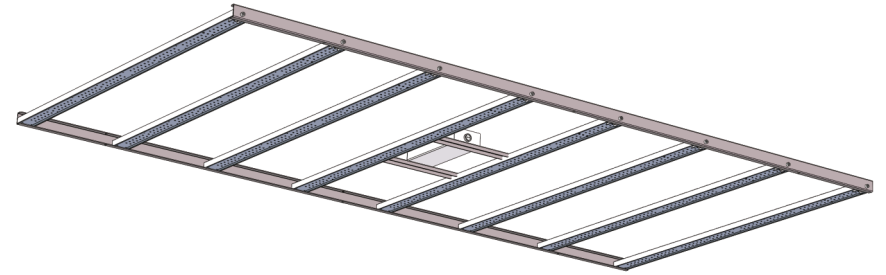

PPFD TEST REPORT -4X8_VB320 LED

Cover Area: 2.4m X 1.2m
Height fixture above canopy:30cm

PPFD valu:
320W 30CM
Average: 227 μ Mol/m²/s
Maximum: 308 μ Mol/m²/s
Minimum: 95 μ Mol/m²/s

4X8_VB320

POWER:330W
PF:0.985
TEMPERATURE LED SHIP:40°C
TEMPERATURE HEATSINK:37°C

Height fixture above canopy:60cm

PPFD valu:

320W 60CM

Average: 167 μ Mol/m²/s

Maximun: 226 μ Mol/m²/s

Minimum: 81 μ Mol/m²/s

4X8_VB320

PPFD 2.4m X 1.2m 60CM

90.3	111.9	123.3	132.0	138.5	140.6	143.5	142.1	146.0	146.0	142.1	143.5	140.6	138.5	132.0	123.3	111.9	90.3
110.8	137.9	154.4	166.4	174.2	178.6	181.6	179.8	181.9	181.9	179.8	181.6	178.6	174.2	166.4	154.4	137.9	110.8
122.3	156.9	176.2	189.1	198.2	203.6	205.3	206.4	206.6	206.6	206.4	205.3	203.6	198.2	189.1	176.2	156.9	122.3
132.4	167.2	188.5	202.7	212.4	217.8	221.6	222.2	223.3	223.3	222.2	221.6	217.8	212.4	202.7	188.5	167.2	132.4
137.5	170.1	191.4	206.0	215.6	223.3	225.5	226.6	226.8	226.8	226.6	225.5	223.3	215.6	206.0	191.4	170.1	137.5
126.5	161.3	182.3	196.0	205.7	210.2	214.1	216.3	215.3	215.3	216.3	214.1	210.2	205.7	196.0	182.3	161.3	126.5
115.9	147.0	165.3	177.0	184.7	189.7	192.3	194.5	193.7	193.7	194.5	192.3	189.7	184.7	177.0	165.3	147.0	115.9
95.8	125.0	139.8	150.5	156.3	161.9	161.7	164.4	165.8	165.8	164.4	161.7	161.9	156.3	150.5	139.8	125.0	95.8
81.9	97.9	106.9	112.8	116.6	125.9	123.8	126.4	122.3	122.3	126.4	123.8	125.9	116.6	112.8	106.9	97.9	81.9

RGB ratio: R=25.8% G=66.1% B=8.1%

Color	Blue	White	Hyper-Red
(nm)	450	3000K 5000K	660

PPFD TEST REPORT -4X8_VB320 LED

POWER:330W
PF:0.985
TEMPERATURE LED SHIP:40°C
TEMPERATURE HEATSINK:37°C

Cover Area: 2.4m X 1.2m
Height fixture above canopy:90cm