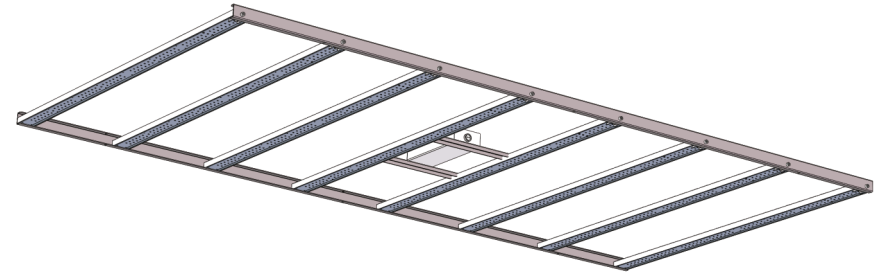

PPFD TEST REPORT -4X8_VB320 LED

POWER:330W
PF:0.985
TEMPERATURE LED SHIP:40°C
TEMPERATURE HEATSINK:37°C

Cover Area: 2.4m X 1.2m
Height fixture above canopy:90cm

PPFD valu:
320W 90CM
Average: 122μMol/m²/s
Maximun: 162μMol/m²/s
Minimum: 71μMol/m²/s

4X8_VB320

PPFD 2.4m X 1.2m 90CM

76.5	87.5	97.3	104.4	109.9	113.6	118.0	121.4	124.1	124.1	121.4	118.0	113.6	109.9	104.4	97.3	87.5	76.5
83.8	100.4	110.8	119.8	126.3	132.7	137.1	137.6	138.5	138.5	137.6	137.1	132.7	126.3	119.8	110.8	100.4	83.8
92.9	108.1	121.4	130.7	138.6	144.7	148.6	150.4	152.3	152.3	150.4	148.6	144.7	138.6	130.7	121.4	108.1	92.9
93.3	113.3	126.4	137.9	146.3	152.5	156.7	158.5	160.6	160.6	158.5	156.7	152.5	146.3	137.9	126.4	113.3	93.3
93.0	115.1	128.4	139.2	147.4	153.8	158.2	160.4	162.2	162.2	160.4	158.2	153.8	147.4	139.2	128.4	115.1	93.0
93.4	110.0	123.4	133.9	141.5	147.8	151.9	154.5	155.8	155.8	154.5	151.9	147.8	141.5	133.9	123.4	110.0	93.4
86.5	102.4	114.8	124.6	132.2	137.4	142.3	143.9	145.3	145.3	143.9	142.3	137.4	132.2	124.6	114.8	102.4	86.5
80.4	92.4	103.2	111.7	118.8	122.6	123.9	128.6	130.0	130.0	128.6	123.9	122.6	118.8	111.7	103.2	92.4	80.4
71.6	80.2	89.0	95.7	101.3	106.0	107.9	112.9	114.3	114.3	112.9	107.9	106.0	101.3	95.7	89.0	80.2	71.6

RGB ratio: R=25.8% G=66.1% B=8.1%