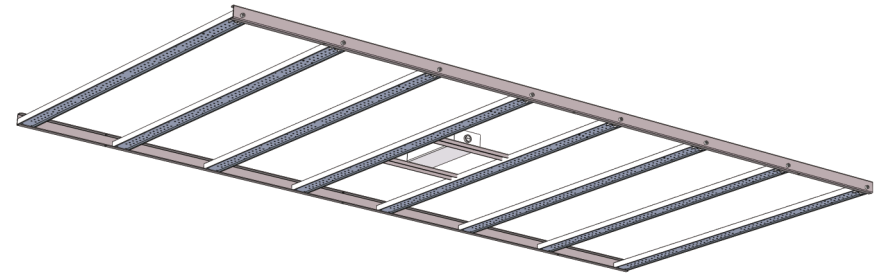

PPFD TEST REPORT -4X8_VB320 LED

Cover Area: 2.4m X 1.2m
Height fixture above canopy:30cm

PPFD valu:
320W 30CM
Average: 227 μ Mol/m²/s
Maximum: 308 μ Mol/m²/s
Minimum: 95 μ Mol/m²/s

4X8_VB320

POWER:330W
PF:0.985
TEMPERATURE LED SHIP:40°C
TEMPERATURE HEATSINK:37°C

PPFD 2.4m X 1.2m 30CM

95.9	115.0	130.1	136.2	139.5	148.8	145.2	152.5	157.0	157.0	152.5	145.2	148.8	139.5	136.2	130.1	115.0	95.9
142.3	188.8	208.4	227.9	223.3	239.0	230.8	237.4	235.0	235.0	237.4	230.8	239.0	223.3	227.9	208.4	188.8	142.3
172.1	234.3	252.9	274.1	265.8	284.1	270.6	278.6	275.5	275.5	278.6	270.6	284.1	265.8	274.1	252.9	234.3	172.1
186.3	252.2	271.6	292.5	285.8	303.1	290.6	299.8	296.6	296.6	299.8	290.6	303.1	285.8	292.5	271.6	252.2	186.3
189.0	256.8	277.4	298.1	291.4	308.2	296.4	304.5	301.8	301.8	304.5	296.4	308.2	291.4	298.1	277.4	256.8	189.0
192.8	254.7	274.9	298.3	288.6	303.9	291.6	297.4	294.5	294.5	297.4	291.6	303.9	288.6	298.3	274.9	254.7	192.8
173.3	241.0	258.9	281.9	268.8	276.6	268.9	270.7	266.6	266.6	270.7	268.9	276.6	268.8	281.9	258.9	241.0	173.3
153.0	203.9	218.9	231.2	223.0	225.5	211.7	214.2	212.3	212.3	214.2	211.7	225.5	223.0	231.2	218.9	203.9	153.0
110.9	136.3	148.0	152.6	140.9	143.3	142.6	136.0	128.6	128.6	136.0	142.6	143.3	140.9	152.6	148.0	136.3	110.9

RGB ratio: R=25.8% G=66.1% B=8.1%

Color	Blue	White	Hyper-Red
(nm)	450	3000K 5000K	660

PPFD TEST REPORT -4X8_VB320 LED

POWER:330W

PF:0.985

TEMPERATURE LED SHIP:40°C

TEMPERATURE HEATSINK:37°C

Cover Area: 2.4m X 1.2m

Height fixture above canopy:60cm

PPFD valu:

320W 60CM

Average: 167 μ Mol/m²/s

Maximun: 226 μ Mol/m²/s

Minimum: 81 μ Mol/m²/s

4X8_VB320

PPFD 2.4m X 1.2m 60CM