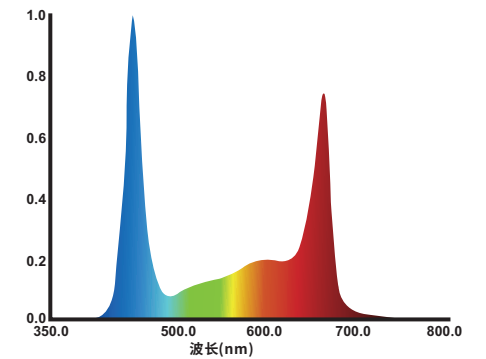

RGB ratio: R=25.8% G=66.1% B=8.1%

Color	Blue	White	Hyper-Red
(nm)	450	3000K 5000K	660

PPFD TEST REPORT -4X8_VB320 LED

POWER:330W

PF:0.985

TEMPERATURE LED SHIP:40°C

TEMPERATURE HEATSINK:37°C

Cover Area: 2.4m X 1.2m

RGB ratio: R=25.8% G=66.1% B=8.1%

Color	Blue	White	Hyper-Red
(nm)	450	3000K 5000K	660

PPFD TEST REPORT -4X8_VB320 LED

POWER:330W
PF:0.985
TEMPERATURE LED SHIP:40°C
TEMPERATURE HEATSINK:37°C

Cover Area: 2.4m X 1.2m
Height fixture above canopy:90cm