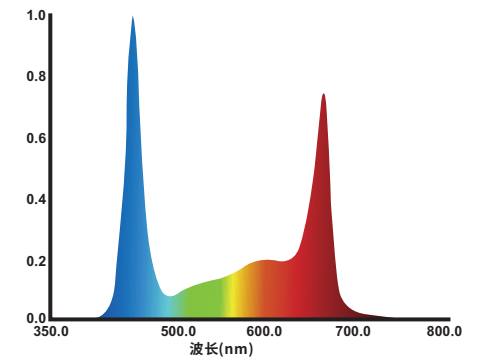

Color	Blue	White	Hyper-Red
(nm)	450	3000K 5000K	660