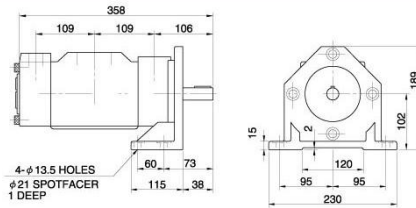

## VQ Series Double Pump Dimensional Drawing VQ系列雙泵外型尺寸圖

### VQ225

Foot Type (腳座型)

	A	B	C
NO.01-Shaft	$\phi 22.23$	24.5	6.35
NO.02-Shaft	$\phi 25.4$	28.18	6.35
NO.03-Shaft	$\phi 30$	33	7
NO.04-Shaft	Spline shaft 7/8"		
NO.05-Shaft	Spline shaft 1"		

### SVQ315

Foot Type (腳座型)

	A	B
NO.01-Shaft	$\phi 31.75$	35.32
NO.02-Shaft	$\phi 34.9$	38.56