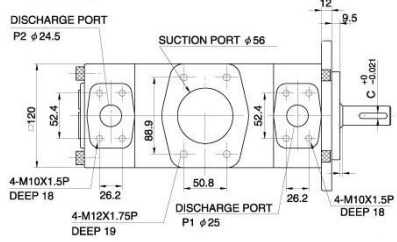

## VQ Series Double Pump Dimensional Drawing VQ系列雙泵外型尺寸圖

### VQ225

Foot Type (腳座型)

	A	B	C
NO.01-Shaft	$\phi 22.23$	24.5	6.35
NO.02-Shaft	$\phi 25.4$	28.18	6.35
NO.03-Shaft	$\phi 30$	33	7
NO.04-Shaft	Spline shaft 7/8"		
NO.05-Shaft	Spline shaft 1"		

### SVQ315

Foot Type (腳座型)

	A	B
NO.01-Shaft	$\phi 31.75$	35.32
NO.02-Shaft	$\phi 34.9$	38.56