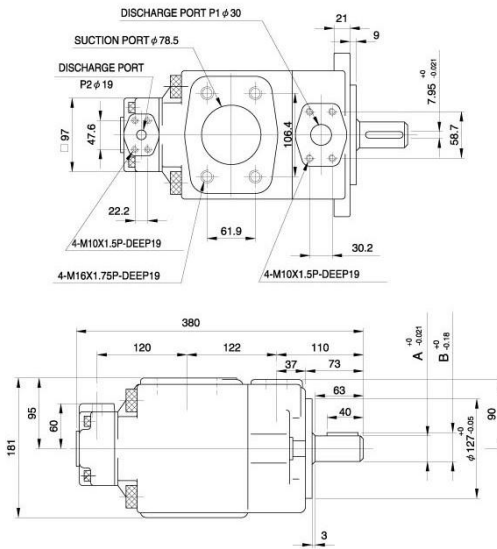

## VQ Series Double Pump Dimensional Drawing VQ系列雙泵外型尺寸圖

### VQ225

Foot Type (腳座型)

	A	B	C
NO.01-Shaft	$\phi 22.23$	24.5	6.35
NO.02-Shaft	$\phi 25.4$	28.18	6.35
NO.03-Shaft	$\phi 30$	33	7
NO.04-Shaft	Spline shaft 7/8"		
NO.05-Shaft	Spline shaft 1"		

### SVQ315

Foot Type (腳座型)

	A	B
NO.01-Shaft	$\phi 31.75$	35.32
NO.02-Shaft	$\phi 34.9$	38.56