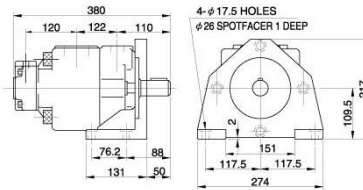

## VQ Series Double Pump Dimensional Drawing VQ系列雙泵外型尺寸圖

### VQ225

Foot Type (腳座型)

	A	B	C
NO.01-Shaft	$\phi 22.23$	24.5	6.35
NO.02-Shaft	$\phi 25.4$	28.18	6.35
NO.03-Shaft	$\phi 30$	33	7
NO.04-Shaft	Spline shaft 7/8"		
NO.05-Shaft	Spline shaft 1"		

### SVQ315

Foot Type (腳座型)

	A	B
NO.01-Shaft	$\phi 31.75$	35.32
NO.02-Shaft	$\phi 34.9$	38.56