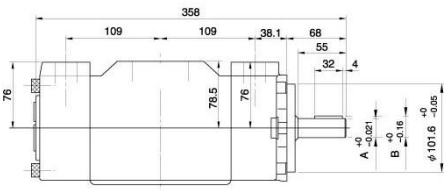

## VQ Series Double Pump Dimensional Drawing VQ系列雙泵外型尺寸圖

### VQ225

Foot Type (腳座型)

	A	B	C
NO.01-Shaft	$\phi 22.23$	24.5	6.35
NO.02-Shaft	$\phi 25.4$	28.18	6.35
NO.03-Shaft	$\phi 30$	33	7
NO.04-Shaft	Spline shaft 7/8"		
NO.05-Shaft	Spline shaft 1"		

### SVQ315

Foot Type (腳座型)

	A	B
NO.01-Shaft	$\phi 31.75$	35.32
NO.02-Shaft	$\phi 34.9$	38.56