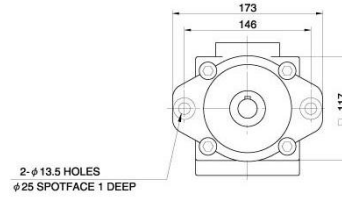

## VQ Series Double Pump Dimensional Drawing VQ系列雙泵外型尺寸圖

### VQ225

Foot Type (腳座型)

	A	B	C
NO.01-Shaft	$\phi 22.23$	24.5	6.35
NO.02-Shaft	$\phi 25.4$	28.18	6.35
NO.03-Shaft	$\phi 30$	33	7
NO.04-Shaft	Spline shaft 7/8"		
NO.05-Shaft	Spline shaft 1"		

### SVQ315

Foot Type (腳座型)

	A	B
NO.01-Shaft	$\phi 31.75$	35.32
NO.02-Shaft	$\phi 34.9$	38.56