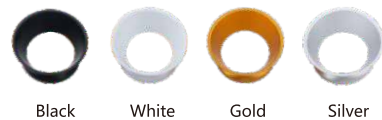

LD-12-719

Color rendering index: Ra≥80
 Operating temperature: -20°C-+40°C
 Life span: 50000H
 Material: Aluminum
 Housing colour: White/Black

DATA SHEET

Model no.	Power	Dimension	Cut out	Lumens
LD-12-71901	COB 10W	Ø 100*H100mm	Ø 20mm	851lm

Inner rings color :

LD-10-743

Color rendering index: Ra≥80
 Operating temperature: -20°C-+40°C
 Life span: 50000H
 Material: Aluminum
 Housing colour: White/Black

DATA SHEET

Model no.	Power	Dimension	Cut out	Lumens
LD-10-74301	COB 6W	Ø 52*H72 mm	Ø45mm	390lm
LD-10-74302	COB 8W	Ø 62*H78 mm	Ø55mm	544lm
LD-10-74303	COB 10W	Ø 73*H82 mm	Ø65mm	700lm
LD-10-74304	COB 15W	Ø 84*H86 mm	Ø75mm	1050lm