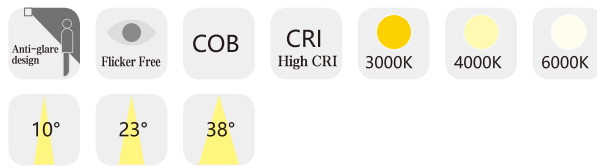

LD-14-711

Color rendering index: Ra ≥ 80
 Operating temperature: -20°C - +40°C
 Life span: 50000H
 Material: Aluminum
 Housing colour: White

DATA SHEET

Model no.	Power	Dimension	Cut out	Lumens
LD-14-71101	COB 3W	57*50*H90mm	45*40mm	180lm
LD-14-71102	COB 6W	98*50*H72mm	85*40mm	360lm
LD-14-71103	COB 9W	138*50*H90mm	125*40mm	540lm
LD-14-71104	COB 12W	178*50*H90mm	165*40mm	720lm
LD-14-71105	COB 15W	218*50*H90mm	200*40mm	900lm

7W

15W

20W

LD-03-729

Color rendering index: Ra≥80
 Operating temperature: -20°C-+40°C
 Life span: 50000H
 Material: Aluminum
 Housing colour: White/Black

DATA SHEET

Model no.	Power	Dimension	Cut out	Lumens
LD-03-72901	COB 7W	Ø 77* 53mm	Ø 75mm	525lm
LD-03-72902	COB 15W	Ø101* 70mm	Ø 95mm	1170lm
LD-03-72903	COB 20W	Ø137*101mm	Ø130mm	1600lm

7W

15W

20W

LD-03-733

Color rendering index: Ra≥80
 Operating temperature: -20°C-+40°C
 Life span: 50000H
 Material: Aluminum
 Housing colour: White

DATA SHEET

Model no.	Power	Dimension	Cut out	Lumens
LD-03-73301	COB 10W	Ø 83*H 94mm	Ø 75mm	800lm
LD-03-73302	COB 15W	Ø102*H114 mm	Ø 95mm	1200lm

LD-03-736

Color rendering index: Ra≥80
 Operating temperature: -20°C-+40°C
 Life span: 50000H
 Material: Aluminum
 Housing colour: White/Black

DATA SHEET

Model no.	Power	Dimension	Cut out	Lumens
LD-03-73601	COB 10W	Ø60*H56mm	Ø55mm	700lm