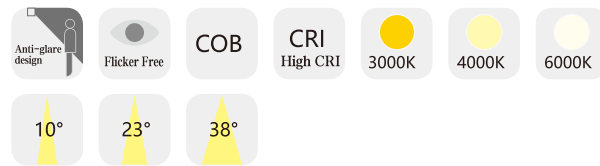

LD-14-711

Color rendering index: Ra ≥ 80
 Operating temperature: -20°C - +40°C
 Life span: 50000H
 Material: Aluminum
 Housing colour: White

DATA SHEET

Model no.	Power	Dimension	Cut out	Lumens
LD-14-71101	COB 3W	57*50*H90mm	45*40mm	180lm
LD-14-71102	COB 6W	98*50*H72mm	85*40mm	360lm
LD-14-71103	COB 9W	138*50*H90mm	125*40mm	540lm
LD-14-71104	COB 12W	178*50*H90mm	165*40mm	720lm
LD-14-71105	COB 15W	218*50*H90mm	200*40mm	900lm

LD-03-719

Color rendering index: Ra ≥ 80
 Operating temperature: -20°C - +40°C
 Life span: 50000H
 Material: Aluminum
 Housing colour: White/Black

DATA SHEET

Model no.	Power	Dimension	Cut out	Lumens
LD-03-71901	SMD 7W	Ø66*H46.5mm	Ø60mm	455lm
LD-03-71902	SMD 12W	Ø83*H57 mm	Ø75mm	780lm
LD-03-71903	SMD 18W	Ø93*H65 mm	Ø85mm	1170lm

LD-03-730

Color rendering index: Ra≥80
 Operating temperature: -20°C-+40°C
 Life span: 50000H
 Material: Aluminum
 Housing colour: White

DATA SHEET

Model no.	Power	Dimension	Cut out	Lumens
LD-03-73001	COB 7W	Ø 77*H 53mm	Ø 75mm	525lm
LD-03-73002	COB 15W	Ø101*H 70 mm	Ø 95mm	1170lm
LD-03-73003	COB 20W	Ø137*H101 mm	Ø130mm	1600lm

7W

15W

20W

LD-03-729

Color rendering index: Ra≥80
 Operating temperature: -20°C-+40°C
 Life span: 50000H
 Material: Aluminum
 Housing colour: White/Black

DATA SHEET

Model no.	Power	Dimension	Cut out	Lumens
LD-03-72901	COB 7W	Ø 77* 53mm	Ø 75mm	525lm
LD-03-72902	COB 15W	Ø101* 70mm	Ø 95mm	1170lm
LD-03-72903	COB 20W	Ø137*101mm	Ø130mm	1600lm