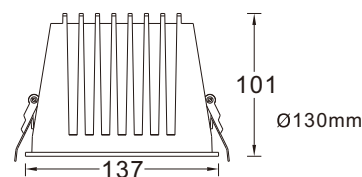

LD-14-711

Color rendering index: Ra ≥ 80
 Operating temperature: -20°C - +40°C
 Life span: 50000H
 Material: Aluminum
 Housing colour: White

DATA SHEET

Model no.	Power	Dimension	Cut out	Lumens
LD-14-71101	COB 3W	57*50*H90mm	45*40mm	180lm
LD-14-71102	COB 6W	98*50*H72mm	85*40mm	360lm
LD-14-71103	COB 9W	138*50*H90mm	125*40mm	540lm
LD-14-71104	COB 12W	178*50*H90mm	165*40mm	720lm
LD-14-71105	COB 15W	218*50*H90mm	200*40mm	900lm

LD-03-719

Color rendering index: Ra ≥ 80
 Operating temperature: -20°C - +40°C
 Life span: 50000H
 Material: Aluminum
 Housing colour: White/Black

DATA SHEET

Model no.	Power	Dimension	Cut out	Lumens
LD-03-71901	SMD 7W	Ø66*H46.5mm	Ø60mm	455lm
LD-03-71902	SMD 12W	Ø83*H57 mm	Ø75mm	780lm
LD-03-71903	SMD 18W	Ø93*H65 mm	Ø85mm	1170lm

LD-03-730

Color rendering index: Ra≥80
 Operating temperature: -20°C-+40°C
 Life span: 50000H
 Material: Aluminum
 Housing colour: White

DATA SHEET

Model no.	Power	Dimension	Cut out	Lumens
LD-03-73001	COB 7W	Ø 77*H 53mm	Ø 75mm	525lm
LD-03-73002	COB 15W	Ø101*H 70 mm	Ø 95mm	1170lm
LD-03-73003	COB 20W	Ø137*H101 mm	Ø130mm	1600lm

7W

15W

20W

LD-03-729

Color rendering index: Ra≥80
 Operating temperature: -20°C-+40°C
 Life span: 50000H
 Material: Aluminum
 Housing colour: White/Black

DATA SHEET

Model no.	Power	Dimension	Cut out	Lumens
LD-03-72901	COB 7W	Ø 77* 53mm	Ø 75mm	525lm
LD-03-72902	COB 15W	Ø101* 70mm	Ø 95mm	1170lm
LD-03-72903	COB 20W	Ø137*101mm	Ø130mm	1600lm