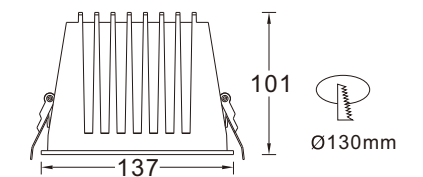

LD-14-711

Color rendering index: Ra ≥ 80
 Operating temperature: -20°C - +40°C
 Life span: 50000H
 Material: Aluminum
 Housing colour: White

DATA SHEET

Model no.	Power	Dimension	Cut out	Lumens
LD-14-71101	COB 3W	57*50*H90mm	45*40mm	180lm
LD-14-71102	COB 6W	98*50*H72mm	85*40mm	360lm
LD-14-71103	COB 9W	138*50*H90mm	125*40mm	540lm
LD-14-71104	COB 12W	178*50*H90mm	165*40mm	720lm
LD-14-71105	COB 15W	218*50*H90mm	200*40mm	900lm

LD-03-730

Color rendering index: Ra≥80
 Operating temperature: -20°C-+40°C
 Life span: 50000H
 Material: Aluminum
 Housing colour: White

DATA SHEET

Model no.	Power	Dimension	Cut out	Lumens
LD-03-73001	COB 7W	Ø 77*H 53mm	Ø 75mm	525lm
LD-03-73002	COB 15W	Ø101*H 70 mm	Ø 95mm	1170lm
LD-03-73003	COB 20W	Ø137*H101 mm	Ø130mm	1600lm

7W

15W

20W

LD-03-729

Color rendering index: Ra≥80
 Operating temperature: -20°C-+40°C
 Life span: 50000H
 Material: Aluminum
 Housing colour: White/Black

DATA SHEET

Model no.	Power	Dimension	Cut out	Lumens
LD-03-72901	COB 7W	Ø 77* 53mm	Ø 75mm	525lm
LD-03-72902	COB 15W	Ø101* 70mm	Ø 95mm	1170lm
LD-03-72903	COB 20W	Ø137*101mm	Ø130mm	1600lm

7W

15W

20W

LD-03-733

Color rendering index: Ra≥80
 Operating temperature: -20°C-+40°C
 Life span: 50000H
 Material: Aluminum
 Housing colour: White

DATA SHEET

Model no.	Power	Dimension	Cut out	Lumens
LD-03-73301	COB 10W	Ø 83*H 94mm	Ø 75mm	800lm
LD-03-73302	COB 15W	Ø102*H114 mm	Ø 95mm	1200lm