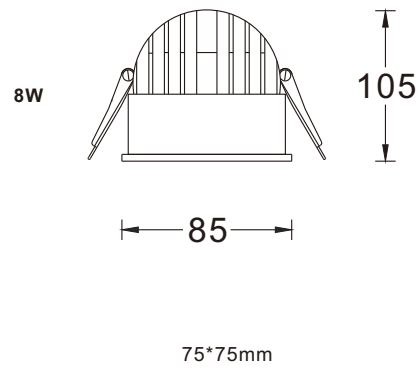

LD-03-731

Color rendering index: Ra≥80
 Operating temperature: -20°C-+40°C
 Life span: 50000H
 Material: Aluminum
 Housing colour: White

DATA SHEET

Model no.	Power	Dimension	Cut out	Lumens
LD-03-73101	COB 7W	Ø 65*H 72mm	Ø 60mm	560lm
LD-03-73102	COB 12W	Ø 82*H 95 mm	Ø 75mm	960lm
LD-03-73103	COB 18W	Ø106*H117 mm	Ø100mm	1140lm

LD-03-732

Color rendering index: Ra≥80
 Operating temperature: -20°C-+40°C
 Life span: 50000H
 Material: Aluminum
 Housing colour: White/Black

DATA SHEET

Model no.	Power	Dimension	Cut out	Lumens
LD-03-73201	COB 5W	Ø63*H 76 mm	Ø55mm	400lm
LD-03-73202	COB 10W	Ø67*H 85 mm	Ø60mm	800lm
LD-03-73203	COB 15W	Ø83*H108 mm	Ø75mm	1200lm

LD-10-738

Color rendering index: Ra≥80
 Operating temperature: -20°C-+40°C
 Life span: 50000H
 Material: Aluminum
 Housing colour: White

DATA SHEET

Model no.	Power	Dimension	Cut out	Lumens
LD-10-73801	COB 8W	85*85*H105mm	75*75mm	400lm

LD-03-737

Color rendering index: Ra≥80
 Operating temperature: -20°C-+40°C
 Life span: 50000H
 Material: Aluminum
 Housing colour: White/Black

DATA SHEET

Model no.	Power	Dimension	Cut out	Lumens
LD-03-73701	COB 7W	Ø 70*H61mm	Ø 60mm	490lm