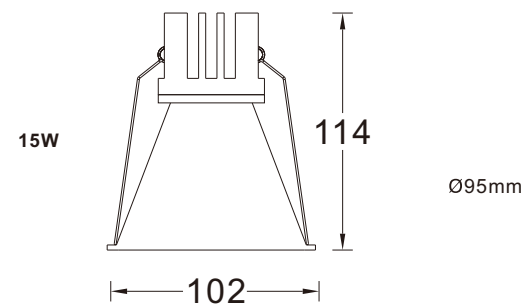

7W

15W

20W

LD-03-729

Color rendering index: Ra≥80
 Operating temperature: -20°C-+40°C
 Life span: 50000H
 Material: Aluminum
 Housing colour: White/Black

DATA SHEET

Model no.	Power	Dimension	Cut out	Lumens
LD-03-72901	COB 7W	Ø 77* 53mm	Ø 75mm	525lm
LD-03-72902	COB 15W	Ø101* 70mm	Ø 95mm	1170lm
LD-03-72903	COB 20W	Ø137*101mm	Ø130mm	1600lm

7W

15W

20W

LD-03-733

Color rendering index: Ra≥80
 Operating temperature: -20°C-+40°C
 Life span: 50000H
 Material: Aluminum
 Housing colour: White

DATA SHEET

Model no.	Power	Dimension	Cut out	Lumens
LD-03-73301	COB 10W	Ø 83*H 94mm	Ø 75mm	800lm
LD-03-73302	COB 15W	Ø102*H114 mm	Ø 95mm	1200lm

LD-03-736

Color rendering index: Ra≥80
 Operating temperature: -20°C-+40°C
 Life span: 50000H
 Material: Aluminum
 Housing colour: White/Black

DATA SHEET

Model no.	Power	Dimension	Cut out	Lumens
LD-03-73601	COB 10W	Ø60*H56mm	Ø55mm	700lm

LD-03-731

Color rendering index: Ra≥80
 Operating temperature: -20°C-+40°C
 Life span: 50000H
 Material: Aluminum
 Housing colour: White

DATA SHEET

Model no.	Power	Dimension	Cut out	Lumens
LD-03-73101	COB 7W	Ø 65*H 72mm	Ø 60mm	560lm
LD-03-73102	COB 12W	Ø 82*H 95 mm	Ø 75mm	960lm
LD-03-73103	COB 18W	Ø106*H117 mm	Ø100mm	1140lm