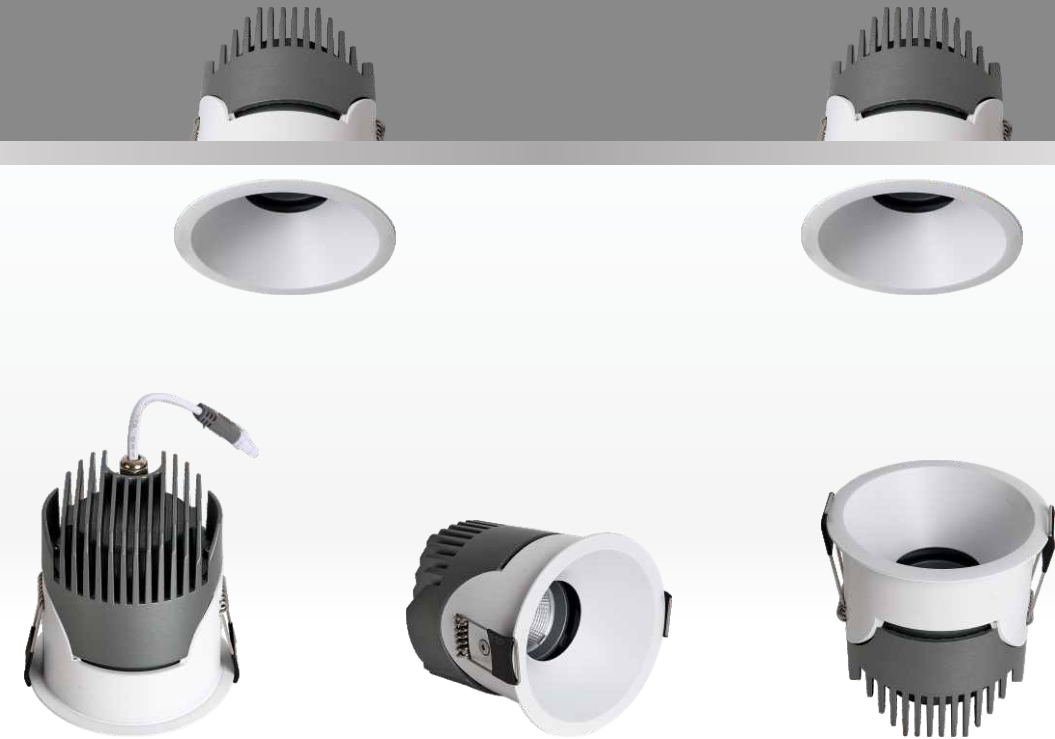

LD-12-719

Color rendering index: Ra≥80
 Operating temperature: -20°C-+40°C
 Life span: 50000H
 Material: Aluminum
 Housing colour: White/Black

DATA SHEET

Model no.	Power	Dimension	Cut out	Lumens
LD-12-71901	COB 10W	Ø 100*H100mm	Ø 20mm	851lm

Inner rings color :

LD-10-743

Color rendering index: Ra≥80
 Operating temperature: -20°C-+40°C
 Life span: 50000H
 Material: Aluminum
 Housing colour: White/Black

DATA SHEET

Model no.	Power	Dimension	Cut out	Lumens
LD-10-74301	COB 6W	Ø 52*H72 mm	Ø45mm	390lm
LD-10-74302	COB 8W	Ø 62*H78 mm	Ø55mm	544lm
LD-10-74303	COB 10W	Ø 73*H82 mm	Ø65mm	700lm
LD-10-74304	COB 15W	Ø 84*H86 mm	Ø75mm	1050lm