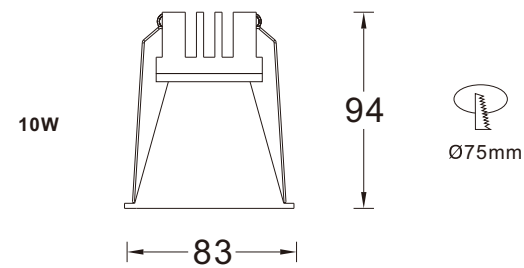

7W

15W

20W

LD-03-729

Color rendering index: Ra≥80
 Operating temperature: -20°C-+40°C
 Life span: 50000H
 Material: Aluminum
 Housing colour: White/Black

DATA SHEET

Model no.	Power	Dimension	Cut out	Lumens
LD-03-72901	COB 7W	Ø 77* 53mm	Ø 75mm	525lm
LD-03-72902	COB 15W	Ø101* 70mm	Ø 95mm	1170lm
LD-03-72903	COB 20W	Ø137*101mm	Ø130mm	1600lm

7W

15W

20W

LD-03-733

Color rendering index: Ra≥80
 Operating temperature: -20°C-+40°C
 Life span: 50000H
 Material: Aluminum
 Housing colour: White

DATA SHEET

Model no.	Power	Dimension	Cut out	Lumens
LD-03-73301	COB 10W	Ø 83*H 94mm	Ø 75mm	800lm
LD-03-73302	COB 15W	Ø102*H114 mm	Ø 95mm	1200lm

LD-03-736

Color rendering index: Ra≥80
 Operating temperature: -20°C-+40°C
 Life span: 50000H
 Material: Aluminum
 Housing colour: White/Black

DATA SHEET

Model no.	Power	Dimension	Cut out	Lumens
LD-03-73601	COB 10W	Ø60*H56mm	Ø55mm	700lm

LD-03-731

Color rendering index: Ra≥80
 Operating temperature: -20°C-+40°C
 Life span: 50000H
 Material: Aluminum
 Housing colour: White

DATA SHEET

Model no.	Power	Dimension	Cut out	Lumens
LD-03-73101	COB 7W	Ø 65*H 72mm	Ø 60mm	560lm
LD-03-73102	COB 12W	Ø 82*H 95 mm	Ø 75mm	960lm
LD-03-73103	COB 18W	Ø106*H117 mm	Ø100mm	1140lm