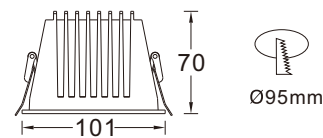

LD-14-711

Color rendering index: Ra ≥ 80
 Operating temperature: -20°C - +40°C
 Life span: 50000H
 Material: Aluminum
 Housing colour: White

DATA SHEET

Model no.	Power	Dimension	Cut out	Lumens
LD-14-71101	COB 3W	57*50*H90mm	45*40mm	180lm
LD-14-71102	COB 6W	98*50*H72mm	85*40mm	360lm
LD-14-71103	COB 9W	138*50*H90mm	125*40mm	540lm
LD-14-71104	COB 12W	178*50*H90mm	165*40mm	720lm
LD-14-71105	COB 15W	218*50*H90mm	200*40mm	900lm

LD-03-719

Color rendering index: Ra ≥ 80
 Operating temperature: -20°C - +40°C
 Life span: 50000H
 Material: Aluminum
 Housing colour: White/Black

DATA SHEET

Model no.	Power	Dimension	Cut out	Lumens
LD-03-71901	SMD 7W	Ø66*H46.5mm	Ø60mm	455lm
LD-03-71902	SMD 12W	Ø83*H57 mm	Ø75mm	780lm
LD-03-71903	SMD 18W	Ø93*H65 mm	Ø85mm	1170lm

LD-03-730

Color rendering index: Ra≥80
 Operating temperature: -20°C-+40°C
 Life span: 50000H
 Material: Aluminum
 Housing colour: White

DATA SHEET

Model no.	Power	Dimension	Cut out	Lumens
LD-03-73001	COB 7W	Ø 77*H 53mm	Ø 75mm	525lm
LD-03-73002	COB 15W	Ø101*H 70 mm	Ø 95mm	1170lm
LD-03-73003	COB 20W	Ø137*H101 mm	Ø130mm	1600lm

7W

15W

20W

LD-03-729

Color rendering index: Ra≥80
 Operating temperature: -20°C-+40°C
 Life span: 50000H
 Material: Aluminum
 Housing colour: White/Black

DATA SHEET

Model no.	Power	Dimension	Cut out	Lumens
LD-03-72901	COB 7W	Ø 77* 53mm	Ø 75mm	525lm
LD-03-72902	COB 15W	Ø101* 70mm	Ø 95mm	1170lm
LD-03-72903	COB 20W	Ø137*101mm	Ø130mm	1600lm