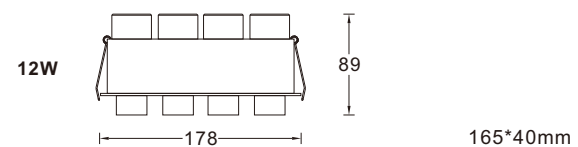

LD-14-711

Color rendering index: Ra ≥ 80
 Operating temperature: -20°C - +40°C
 Life span: 50000H
 Material: Aluminum
 Housing colour: White

DATA SHEET

Model no.	Power	Dimension	Cut out	Lumens
LD-14-71101	COB 3W	57*50*H90mm	45*40mm	180lm
LD-14-71102	COB 6W	98*50*H72mm	85*40mm	360lm
LD-14-71103	COB 9W	138*50*H90mm	125*40mm	540lm
LD-14-71104	COB 12W	178*50*H90mm	165*40mm	720lm
LD-14-71105	COB 15W	218*50*H90mm	200*40mm	900lm

LD-03-719

Color rendering index: Ra ≥ 80
 Operating temperature: -20°C - +40°C
 Life span: 50000H
 Material: Aluminum
 Housing colour: White/Black

DATA SHEET

Model no.	Power	Dimension	Cut out	Lumens
LD-03-71901	SMD 7W	Ø66*H46.5mm	Ø60mm	455lm
LD-03-71902	SMD 12W	Ø83*H57 mm	Ø75mm	780lm
LD-03-71903	SMD 18W	Ø93*H65 mm	Ø85mm	1170lm

LD-03-730

Color rendering index: Ra≥80
 Operating temperature: -20°C-+40°C
 Life span: 50000H
 Material: Aluminum
 Housing colour: White

DATA SHEET

Model no.	Power	Dimension	Cut out	Lumens
LD-03-73001	COB 7W	Ø 77*H 53mm	Ø 75mm	525lm
LD-03-73002	COB 15W	Ø101*H 70 mm	Ø 95mm	1170lm
LD-03-73003	COB 20W	Ø137*H101 mm	Ø130mm	1600lm

7W

15W

20W

LD-03-729

Color rendering index: Ra≥80
 Operating temperature: -20°C-+40°C
 Life span: 50000H
 Material: Aluminum
 Housing colour: White/Black

DATA SHEET

Model no.	Power	Dimension	Cut out	Lumens
LD-03-72901	COB 7W	Ø 77* 53mm	Ø 75mm	525lm
LD-03-72902	COB 15W	Ø101* 70mm	Ø 95mm	1170lm
LD-03-72903	COB 20W	Ø137*101mm	Ø130mm	1600lm