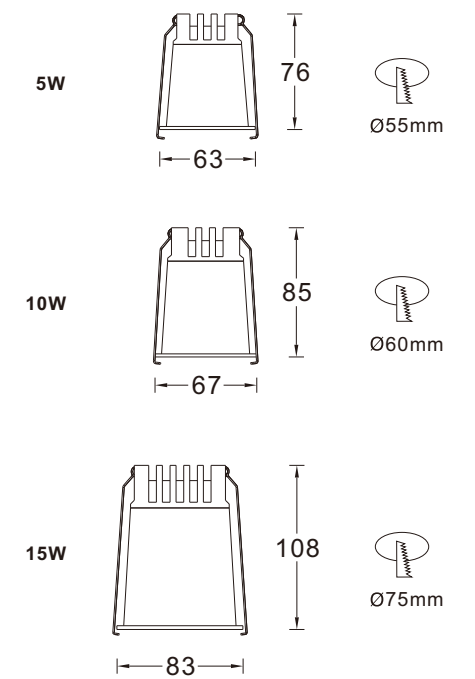

LD-03-736

Color rendering index: Ra≥80
 Operating temperature: -20°C-+40°C
 Life span: 50000H
 Material: Aluminum
 Housing colour: White/Black

DATA SHEET

Model no.	Power	Dimension	Cut out	Lumens
LD-03-73601	COB 10W	Ø60*H56mm	Ø55mm	700lm

LD-03-731

Color rendering index: Ra≥80
 Operating temperature: -20°C-+40°C
 Life span: 50000H
 Material: Aluminum
 Housing colour: White

DATA SHEET

Model no.	Power	Dimension	Cut out	Lumens
LD-03-73101	COB 7W	Ø 65*H 72mm	Ø 60mm	560lm
LD-03-73102	COB 12W	Ø 82*H 95 mm	Ø 75mm	960lm
LD-03-73103	COB 18W	Ø106*H117 mm	Ø100mm	1140lm

LD-03-732

Color rendering index: Ra≥80
 Operating temperature: -20°C-+40°C
 Life span: 50000H
 Material: Aluminum
 Housing colour: White/Black

DATA SHEET

Model no.	Power	Dimension	Cut out	Lumens
LD-03-73201	COB 5W	Ø63*H 76 mm	Ø55mm	400lm
LD-03-73202	COB 10W	Ø67*H 85 mm	Ø60mm	800lm
LD-03-73203	COB 15W	Ø83*H108 mm	Ø75mm	1200lm

LD-11-744

Color rendering index: Ra≥80
 Operating temperature: -20°C-+40°C
 Life span: 50000H
 Material: Aluminum
 Housing colour: White

DATA SHEET

Model no.	Power	Dimension	Cut out	Lumens
LD-11-74401	COB 12W	Ø 74*H 97mm	Ø 20mm	960lm
LD-11-74402	COB 12W	Ø 74*H 97 mm	Ø 20mm	960lm
LD-11-74403	COB 18W	Ø100*H108 mm	Ø 20mm	1440lm
LD-11-74404	COB 18W	Ø100*H108 mm	Ø 20mm	1440lm