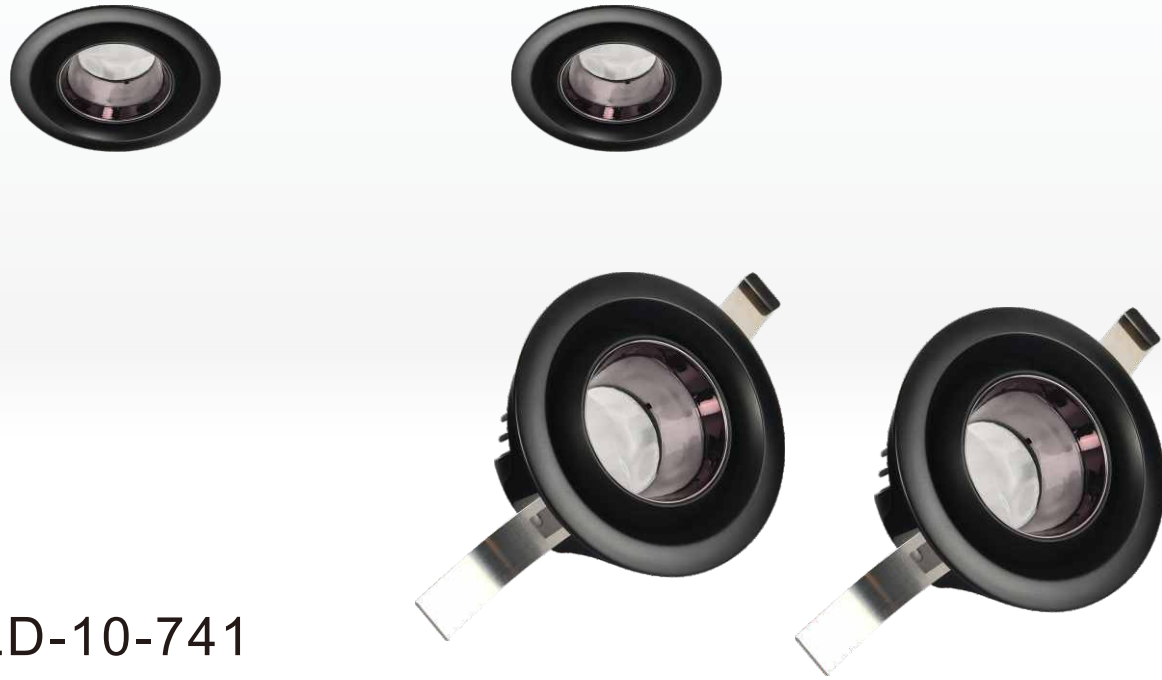

LD-14-711

Color rendering index: Ra ≥ 80
 Operating temperature: -20°C - +40°C
 Life span: 50000H
 Material: Aluminum
 Housing colour: White

DATA SHEET

Model no.	Power	Dimension	Cut out	Lumens
LD-14-71101	COB 3W	57*50*H90mm	45*40mm	180lm
LD-14-71102	COB 6W	98*50*H72mm	85*40mm	360lm
LD-14-71103	COB 9W	138*50*H90mm	125*40mm	540lm
LD-14-71104	COB 12W	178*50*H90mm	165*40mm	720lm
LD-14-71105	COB 15W	218*50*H90mm	200*40mm	900lm

LD-03-730

Color rendering index: Ra≥80
 Operating temperature: -20°C-+40°C
 Life span: 50000H
 Material: Aluminum
 Housing colour: White

DATA SHEET

Model no.	Power	Dimension	Cut out	Lumens
LD-03-73001	COB 7W	Ø 77*H 53mm	Ø 75mm	525lm
LD-03-73002	COB 15W	Ø101*H 70 mm	Ø 95mm	1170lm
LD-03-73003	COB 20W	Ø137*H101 mm	Ø130mm	1600lm

7W

15W

20W

LD-03-729

Color rendering index: Ra≥80
 Operating temperature: -20°C-+40°C
 Life span: 50000H
 Material: Aluminum
 Housing colour: White/Black

DATA SHEET

Model no.	Power	Dimension	Cut out	Lumens
LD-03-72901	COB 7W	Ø 77* 53mm	Ø 75mm	525lm
LD-03-72902	COB 15W	Ø101* 70mm	Ø 95mm	1170lm
LD-03-72903	COB 20W	Ø137*101mm	Ø130mm	1600lm

LD-10-740

Color rendering index: Ra≥80
 Operating temperature: -20°C-+40°C
 Life span: 50000H
 Material: Aluminum
 Housing colour: White/Black

DATA SHEET

Model no.	Power	Dimension	Cut out	Lumens
LD-10-74001	COB 8W	Ø 65*H96mm	Ø 55mm	400lm