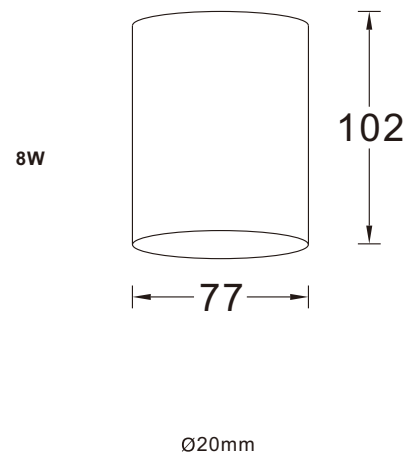

LD-10-738

Color rendering index: Ra≥80
 Operating temperature: -20°C-+40°C
 Life span: 50000H
 Material: Aluminum
 Housing colour: White

DATA SHEET

Model no.	Power	Dimension	Cut out	Lumens
LD-10-73801	COB 8W	85*85*H105mm	75*75mm	400lm

LD-03-737

Color rendering index: Ra≥80
 Operating temperature: -20°C-+40°C
 Life span: 50000H
 Material: Aluminum
 Housing colour: White/Black

DATA SHEET

Model no.	Power	Dimension	Cut out	Lumens
LD-03-73701	COB 7W	Ø 70*H61mm	Ø 60mm	490lm

LD-11-739

Color rendering index: Ra≥80
 Operating temperature: -20°C-+40°C
 Life span: 50000H
 Material: Aluminum
 Housing colour: White

DATA SHEET

Model no.	Power	Dimension	Cut out	Lumens
LD-11-73901	COB 8W	Ø 77*H102mm	Ø 20mm	400lm

LD-10-740

Color rendering index: Ra≥80
 Operating temperature: -20°C-+40°C
 Life span: 50000H
 Material: Aluminum
 Housing colour: White/Black

DATA SHEET

Model no.	Power	Dimension	Cut out	Lumens
LD-10-74001	COB 8W	Ø 65*H96mm	Ø 55mm	400lm