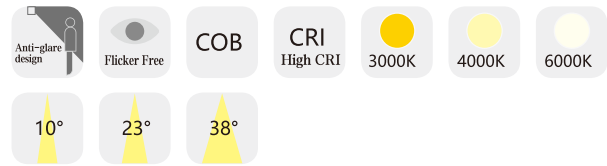

LD-12-719

Color rendering index: Ra≥80
Operating temperature: -20°C-+40°C
Life span: 50000H
Material: Aluminum
Housing colour: White/Black

DATA SHEET

Model no.	Power	Dimension	Cut out	Lumens
LD-12-71901	COB 10W	Ø 100*H100mm	Ø 20mm	851lm

Inner rings color :

LD-10-743

Color rendering index: Ra≥80
Operating temperature: -20°C-+40°C
Life span: 50000H
Material: Aluminum
Housing colour: White/Black

DATA SHEET

Model no.	Power	Dimension	Cut out	Lumens
LD-10-74301	COB 6W	Ø 52*H72 mm	Ø45mm	390lm
LD-10-74302	COB 8W	Ø 62*H78 mm	Ø55mm	544lm
LD-10-74303	COB 10W	Ø 73*H82 mm	Ø65mm	700lm
LD-10-74304	COB 15W	Ø 84*H86 mm	Ø75mm	1050lm