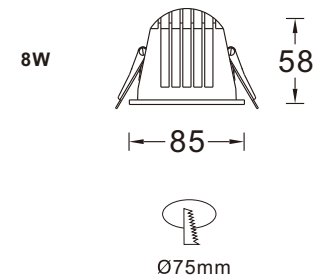

LD-11-739

Color rendering index: Ra≥80
 Operating temperature: -20°C-+40°C
 Life span: 50000H
 Material: Aluminum
 Housing colour: White

DATA SHEET

Model no.	Power	Dimension	Cut out	Lumens
LD-11-73901	COB 8W	Ø 77*H102mm	Ø 20mm	400lm

LD-10-740

Color rendering index: Ra≥80
 Operating temperature: -20°C-+40°C
 Life span: 50000H
 Material: Aluminum
 Housing colour: White/Black

DATA SHEET

Model no.	Power	Dimension	Cut out	Lumens
LD-10-74001	COB 8W	Ø 65*H96mm	Ø 55mm	400lm

LD-10-741

Color rendering index: Ra≥80
 Operating temperature: -20°C-+40°C
 Life span: 50000H
 Material: Aluminum
 Housing colour: White

DATA SHEET

Model no.	Power	Dimension	Cut out	Lumens
LD-10-74101	COB 8W	Ø 85*H58mm	Ø 75mm	400lm

LD-11-715

Color rendering index: Ra≥80
 Operating temperature: -20°C-+40°C
 Life span: 50000H
 Material: Aluminum
 Housing colour: White/Black

DATA SHEET

Model no.	Power	Dimension	Cut out	Lumens
LD-11-71501	COB 15W	Ø98*H98 mm	Ø20mm	1480lm