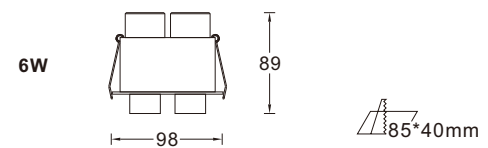

LD-14-711

Color rendering index: Ra ≥ 80
 Operating temperature: -20°C - +40°C
 Life span: 50000H
 Material: Aluminum
 Housing colour: White

DATA SHEET

Model no.	Power	Dimension	Cut out	Lumens
LD-14-71101	COB 3W	57*50*H90mm	45*40mm	180lm
LD-14-71102	COB 6W	98*50*H72mm	85*40mm	360lm
LD-14-71103	COB 9W	138*50*H90mm	125*40mm	540lm
LD-14-71104	COB 12W	178*50*H90mm	165*40mm	720lm
LD-14-71105	COB 15W	218*50*H90mm	200*40mm	900lm

LD-03-719

Color rendering index: Ra ≥ 80
 Operating temperature: -20°C - +40°C
 Life span: 50000H
 Material: Aluminum
 Housing colour: White/Black

DATA SHEET

Model no.	Power	Dimension	Cut out	Lumens
LD-03-71901	SMD 7W	Ø66*H46.5mm	Ø60mm	455lm
LD-03-71902	SMD 12W	Ø83*H57 mm	Ø75mm	780lm
LD-03-71903	SMD 18W	Ø93*H65 mm	Ø85mm	1170lm

LD-03-730

Color rendering index: Ra≥80
 Operating temperature: -20°C-+40°C
 Life span: 50000H
 Material: Aluminum
 Housing colour: White

DATA SHEET

Model no.	Power	Dimension	Cut out	Lumens
LD-03-73001	COB 7W	Ø 77*H 53mm	Ø 75mm	525lm
LD-03-73002	COB 15W	Ø101*H 70 mm	Ø 95mm	1170lm
LD-03-73003	COB 20W	Ø137*H101 mm	Ø130mm	1600lm

7W

15W

20W

LD-03-729

Color rendering index: Ra≥80
 Operating temperature: -20°C-+40°C
 Life span: 50000H
 Material: Aluminum
 Housing colour: White/Black

DATA SHEET

Model no.	Power	Dimension	Cut out	Lumens
LD-03-72901	COB 7W	Ø 77* 53mm	Ø 75mm	525lm
LD-03-72902	COB 15W	Ø101* 70mm	Ø 95mm	1170lm
LD-03-72903	COB 20W	Ø137*101mm	Ø130mm	1600lm