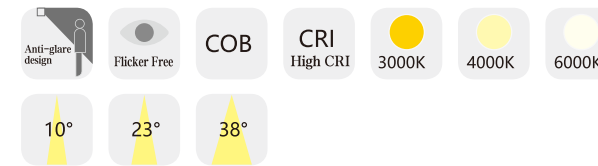

LD-14-711

Color rendering index: Ra ≥ 80
 Operating temperature: -20°C - +40°C
 Life span: 50000H
 Material: Aluminum
 Housing colour: White

DATA SHEET

Model no.	Power	Dimension	Cut out	Lumens
LD-14-71101	COB 3W	57*50*H90mm	45*40mm	180lm
LD-14-71102	COB 6W	98*50*H72mm	85*40mm	360lm
LD-14-71103	COB 9W	138*50*H90mm	125*40mm	540lm
LD-14-71104	COB 12W	178*50*H90mm	165*40mm	720lm
LD-14-71105	COB 15W	218*50*H90mm	200*40mm	900lm

LD-03-719

Color rendering index: Ra ≥ 80
 Operating temperature: -20°C - +40°C
 Life span: 50000H
 Material: Aluminum
 Housing colour: White/Black

DATA SHEET

Model no.	Power	Dimension	Cut out	Lumens
LD-03-71901	SMD 7W	Ø66*H46.5mm	Ø60mm	455lm
LD-03-71902	SMD 12W	Ø83*H57 mm	Ø75mm	780lm
LD-03-71903	SMD 18W	Ø93*H65 mm	Ø85mm	1170lm

LD-03-730

Color rendering index: Ra≥80
 Operating temperature: -20°C-+40°C
 Life span: 50000H
 Material: Aluminum
 Housing colour: White

DATA SHEET

Model no.	Power	Dimension	Cut out	Lumens
LD-03-73001	COB 7W	Ø 77*H 53mm	Ø 75mm	525lm
LD-03-73002	COB 15W	Ø101*H 70 mm	Ø 95mm	1170lm
LD-03-73003	COB 20W	Ø137*H101 mm	Ø130mm	1600lm

7W

15W

20W

LD-03-729

Color rendering index: Ra≥80
 Operating temperature: -20°C-+40°C
 Life span: 50000H
 Material: Aluminum
 Housing colour: White/Black

DATA SHEET

Model no.	Power	Dimension	Cut out	Lumens
LD-03-72901	COB 7W	Ø 77* 53mm	Ø 75mm	525lm
LD-03-72902	COB 15W	Ø101* 70mm	Ø 95mm	1170lm
LD-03-72903	COB 20W	Ø137*101mm	Ø130mm	1600lm