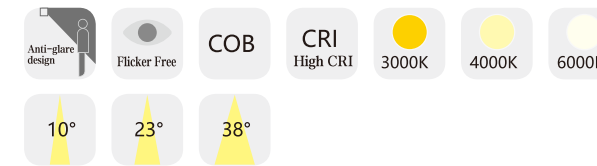

LD-14-711

Color rendering index: Ra ≥ 80
 Operating temperature: -20°C - +40°C
 Life span: 50000H
 Material: Aluminum
 Housing colour: White

DATA SHEET

Model no.	Power	Dimension	Cut out	Lumens
LD-14-71101	COB 3W	57*50*H90mm	45*40mm	180lm
LD-14-71102	COB 6W	98*50*H72mm	85*40mm	360lm
LD-14-71103	COB 9W	138*50*H90mm	125*40mm	540lm
LD-14-71104	COB 12W	178*50*H90mm	165*40mm	720lm
LD-14-71105	COB 15W	218*50*H90mm	200*40mm	900lm

7W

15W

20W

LD-03-729

Color rendering index: Ra≥80
 Operating temperature: -20°C-+40°C
 Life span: 50000H
 Material: Aluminum
 Housing colour: White/Black

DATA SHEET

Model no.	Power	Dimension	Cut out	Lumens
LD-03-72901	COB 7W	Ø 77* 53mm	Ø 75mm	525lm
LD-03-72902	COB 15W	Ø101* 70mm	Ø 95mm	1170lm
LD-03-72903	COB 20W	Ø137*101mm	Ø130mm	1600lm

7W

15W

20W

LD-03-733

Color rendering index: Ra≥80
 Operating temperature: -20°C-+40°C
 Life span: 50000H
 Material: Aluminum
 Housing colour: White

DATA SHEET

Model no.	Power	Dimension	Cut out	Lumens
LD-03-73301	COB 10W	Ø 83*H 94mm	Ø 75mm	800lm
LD-03-73302	COB 15W	Ø102*H114 mm	Ø 95mm	1200lm

LD-03-736

Color rendering index: Ra≥80
 Operating temperature: -20°C-+40°C
 Life span: 50000H
 Material: Aluminum
 Housing colour: White/Black

DATA SHEET

Model no.	Power	Dimension	Cut out	Lumens
LD-03-73601	COB 10W	Ø60*H56mm	Ø55mm	700lm