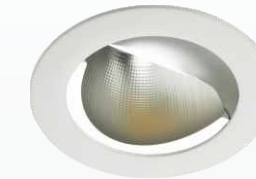

LD-14-711

Color rendering index: Ra ≥ 80
 Operating temperature: -20°C - +40°C
 Life span: 50000H
 Material: Aluminum
 Housing colour: White

DATA SHEET

Model no.	Power	Dimension	Cut out	Lumens
LD-14-71101	COB 3W	57*50*H90mm	45*40mm	180lm
LD-14-71102	COB 6W	98*50*H72mm	85*40mm	360lm
LD-14-71103	COB 9W	138*50*H90mm	125*40mm	540lm
LD-14-71104	COB 12W	178*50*H90mm	165*40mm	720lm
LD-14-71105	COB 15W	218*50*H90mm	200*40mm	900lm

LD-03-730

Color rendering index: Ra≥80
 Operating temperature: -20°C-+40°C
 Life span: 50000H
 Material: Aluminum
 Housing colour: White

DATA SHEET

Model no.	Power	Dimension	Cut out	Lumens
LD-03-73001	COB 7W	Ø 77*H 53mm	Ø 75mm	525lm
LD-03-73002	COB 15W	Ø101*H 70 mm	Ø 95mm	1170lm
LD-03-73003	COB 20W	Ø137*H101 mm	Ø130mm	1600lm

7W

15W

20W

LD-03-729

Color rendering index: Ra≥80
 Operating temperature: -20°C-+40°C
 Life span: 50000H
 Material: Aluminum
 Housing colour: White/Black

DATA SHEET

Model no.	Power	Dimension	Cut out	Lumens
LD-03-72901	COB 7W	Ø 77* 53mm	Ø 75mm	525lm
LD-03-72902	COB 15W	Ø101* 70mm	Ø 95mm	1170lm
LD-03-72903	COB 20W	Ø137*101mm	Ø130mm	1600lm

7W

15W

20W

LD-03-733

Color rendering index: Ra≥80
 Operating temperature: -20°C-+40°C
 Life span: 50000H
 Material: Aluminum
 Housing colour: White

DATA SHEET

Model no.	Power	Dimension	Cut out	Lumens
LD-03-73301	COB 10W	Ø 83*H 94mm	Ø 75mm	800lm
LD-03-73302	COB 15W	Ø102*H114 mm	Ø 95mm	1200lm