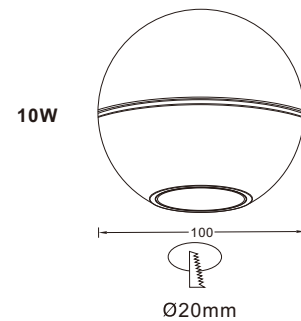

LD-11-715

Color rendering index: Ra≥80
 Operating temperature: -20°C-+40°C
 Life span: 50000H
 Material: Aluminum
 Housing colour: White/Black

DATA SHEET

Model no.	Power	Dimension	Cut out	Lumens
LD-11-71501	COB 15W	Ø98*H98 mm	Ø20mm	1480lm

LD-12-719

Color rendering index: Ra≥80
 Operating temperature: -20°C-+40°C
 Life span: 50000H
 Material: Aluminum
 Housing colour: White/Black

DATA SHEET

Model no.	Power	Dimension	Cut out	Lumens
LD-12-71901	COB 10W	Ø 100*H100mm	Ø 20mm	851lm

Inner rings color :

LD-10-743

Color rendering index: Ra≥80
 Operating temperature: -20°C-+40°C
 Life span: 50000H
 Material: Aluminum
 Housing colour: White/Black

DATA SHEET

Model no.	Power	Dimension	Cut out	Lumens
LD-10-74301	COB 6W	Ø 52*H72 mm	Ø45mm	390lm
LD-10-74302	COB 8W	Ø 62*H78 mm	Ø55mm	544lm
LD-10-74303	COB 10W	Ø 73*H82 mm	Ø65mm	700lm
LD-10-74304	COB 15W	Ø 84*H86 mm	Ø75mm	1050lm

LD-11-744

Color rendering index: Ra≥80
 Operating temperature: -20°C-+40°C
 Life span: 50000H
 Material: Aluminum
 Housing colour: White

DATA SHEET

Model no.	Power	Dimension	Cut out	Lumens
LD-11-74401	COB 12W	Ø 74*H 97mm	Ø 20mm	960lm
LD-11-74402	COB 12W	Ø 74*H 97 mm	Ø 20mm	960lm
LD-11-74403	COB 18W	Ø100*H108 mm	Ø 20mm	1440lm
LD-11-74404	COB 18W	Ø100*H108 mm	Ø 20mm	1440lm