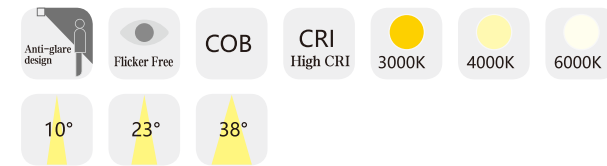

LD-11-715

Color rendering index: Ra≥80
 Operating temperature: -20°C-+40°C
 Life span: 50000H
 Material: Aluminum
 Housing colour: White/Black

DATA SHEET

Model no.	Power	Dimension	Cut out	Lumens
LD-11-71501	COB 15W	Ø98*H98 mm	Ø20mm	1480lm

LD-12-719

Color rendering index: Ra≥80
 Operating temperature: -20°C-+40°C
 Life span: 50000H
 Material: Aluminum
 Housing colour: White/Black

DATA SHEET

Model no.	Power	Dimension	Cut out	Lumens
LD-12-71901	COB 10W	Ø 100*H100mm	Ø 20mm	851lm

Inner rings color :

LD-10-743

Color rendering index: Ra≥80
 Operating temperature: -20°C-+40°C
 Life span: 50000H
 Material: Aluminum
 Housing colour: White/Black

DATA SHEET

Model no.	Power	Dimension	Cut out	Lumens
LD-10-74301	COB 6W	Ø 52*H72 mm	Ø45mm	390lm
LD-10-74302	COB 8W	Ø 62*H78 mm	Ø55mm	544lm
LD-10-74303	COB 10W	Ø 73*H82 mm	Ø65mm	700lm
LD-10-74304	COB 15W	Ø 84*H86 mm	Ø75mm	1050lm