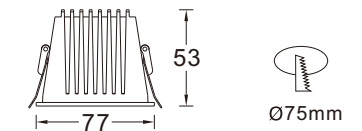

LD-14-711

Color rendering index: Ra ≥ 80
 Operating temperature: -20°C - +40°C
 Life span: 50000H
 Material: Aluminum
 Housing colour: White

DATA SHEET

Model no.	Power	Dimension	Cut out	Lumens
LD-14-71101	COB 3W	57*50*H90mm	45*40mm	180lm
LD-14-71102	COB 6W	98*50*H72mm	85*40mm	360lm
LD-14-71103	COB 9W	138*50*H90mm	125*40mm	540lm
LD-14-71104	COB 12W	178*50*H90mm	165*40mm	720lm
LD-14-71105	COB 15W	218*50*H90mm	200*40mm	900lm

LD-03-730

Color rendering index: Ra≥80
 Operating temperature: -20°C-+40°C
 Life span: 50000H
 Material: Aluminum
 Housing colour: White

DATA SHEET

Model no.	Power	Dimension	Cut out	Lumens
LD-03-73001	COB 7W	Ø 77*H 53mm	Ø 75mm	525lm
LD-03-73002	COB 15W	Ø101*H 70 mm	Ø 95mm	1170lm
LD-03-73003	COB 20W	Ø137*H101 mm	Ø130mm	1600lm

7W

15W

20W

LD-03-729

Color rendering index: Ra≥80
 Operating temperature: -20°C-+40°C
 Life span: 50000H
 Material: Aluminum
 Housing colour: White/Black

DATA SHEET

Model no.	Power	Dimension	Cut out	Lumens
LD-03-72901	COB 7W	Ø 77* 53mm	Ø 75mm	525lm
LD-03-72902	COB 15W	Ø101* 70mm	Ø 95mm	1170lm
LD-03-72903	COB 20W	Ø137*101mm	Ø130mm	1600lm

7W

15W

20W

LD-03-733

Color rendering index: Ra≥80
 Operating temperature: -20°C-+40°C
 Life span: 50000H
 Material: Aluminum
 Housing colour: White

DATA SHEET

Model no.	Power	Dimension	Cut out	Lumens
LD-03-73301	COB 10W	Ø 83*H 94mm	Ø 75mm	800lm
LD-03-73302	COB 15W	Ø102*H114 mm	Ø 95mm	1200lm