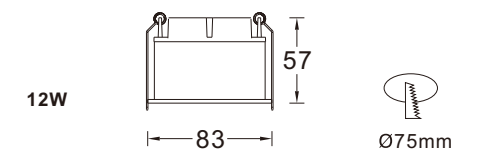

LD-14-711

Color rendering index: Ra ≥ 80
 Operating temperature: -20°C - +40°C
 Life span: 50000H
 Material: Aluminum
 Housing colour: White

DATA SHEET

Model no.	Power	Dimension	Cut out	Lumens
LD-14-71101	COB 3W	57*50*H90mm	45*40mm	180lm
LD-14-71102	COB 6W	98*50*H72mm	85*40mm	360lm
LD-14-71103	COB 9W	138*50*H90mm	125*40mm	540lm
LD-14-71104	COB 12W	178*50*H90mm	165*40mm	720lm
LD-14-71105	COB 15W	218*50*H90mm	200*40mm	900lm

LD-03-719

Color rendering index: Ra ≥ 80
 Operating temperature: -20°C - +40°C
 Life span: 50000H
 Material: Aluminum
 Housing colour: White/Black

DATA SHEET

Model no.	Power	Dimension	Cut out	Lumens
LD-03-71901	SMD 7W	Ø66*H46.5mm	Ø60mm	455lm
LD-03-71902	SMD 12W	Ø83*H57 mm	Ø75mm	780lm
LD-03-71903	SMD 18W	Ø93*H65 mm	Ø85mm	1170lm

LD-03-730

Color rendering index: Ra≥80
 Operating temperature: -20°C-+40°C
 Life span: 50000H
 Material: Aluminum
 Housing colour: White

DATA SHEET

Model no.	Power	Dimension	Cut out	Lumens
LD-03-73001	COB 7W	Ø 77*H 53mm	Ø 75mm	525lm
LD-03-73002	COB 15W	Ø101*H 70 mm	Ø 95mm	1170lm
LD-03-73003	COB 20W	Ø137*H101 mm	Ø130mm	1600lm

7W

15W

20W

LD-03-729

Color rendering index: Ra≥80
 Operating temperature: -20°C-+40°C
 Life span: 50000H
 Material: Aluminum
 Housing colour: White/Black

DATA SHEET

Model no.	Power	Dimension	Cut out	Lumens
LD-03-72901	COB 7W	Ø 77* 53mm	Ø 75mm	525lm
LD-03-72902	COB 15W	Ø101* 70mm	Ø 95mm	1170lm
LD-03-72903	COB 20W	Ø137*101mm	Ø130mm	1600lm