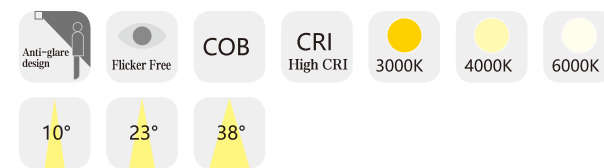

LD-14-711

Color rendering index: Ra ≥ 80
 Operating temperature: -20°C - +40°C
 Life span: 50000H
 Material: Aluminum
 Housing colour: White

DATA SHEET

Model no.	Power	Dimension	Cut out	Lumens
LD-14-71101	COB 3W	57*50*H90mm	45*40mm	180lm
LD-14-71102	COB 6W	98*50*H72mm	85*40mm	360lm
LD-14-71103	COB 9W	138*50*H90mm	125*40mm	540lm
LD-14-71104	COB 12W	178*50*H90mm	165*40mm	720lm
LD-14-71105	COB 15W	218*50*H90mm	200*40mm	900lm

LD-03-719

Color rendering index: Ra ≥ 80
 Operating temperature: -20°C - +40°C
 Life span: 50000H
 Material: Aluminum
 Housing colour: White/Black

DATA SHEET

Model no.	Power	Dimension	Cut out	Lumens
LD-03-71901	SMD 7W	Ø66*H46.5mm	Ø60mm	455lm
LD-03-71902	SMD 12W	Ø83*H57 mm	Ø75mm	780lm
LD-03-71903	SMD 18W	Ø93*H65 mm	Ø85mm	1170lm

LD-03-730

Color rendering index: Ra≥80
 Operating temperature: -20°C-+40°C
 Life span: 50000H
 Material: Aluminum
 Housing colour: White

DATA SHEET

Model no.	Power	Dimension	Cut out	Lumens
LD-03-73001	COB 7W	Ø 77*H 53mm	Ø 75mm	525lm
LD-03-73002	COB 15W	Ø101*H 70 mm	Ø 95mm	1170lm
LD-03-73003	COB 20W	Ø137*H101 mm	Ø130mm	1600lm

7W

15W

20W

LD-03-729

Color rendering index: Ra≥80
 Operating temperature: -20°C-+40°C
 Life span: 50000H
 Material: Aluminum
 Housing colour: White/Black

DATA SHEET

Model no.	Power	Dimension	Cut out	Lumens
LD-03-72901	COB 7W	Ø 77* 53mm	Ø 75mm	525lm
LD-03-72902	COB 15W	Ø101* 70mm	Ø 95mm	1170lm
LD-03-72903	COB 20W	Ø137*101mm	Ø130mm	1600lm