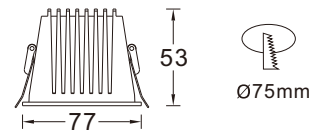

LD-14-711

Color rendering index: Ra ≥ 80
 Operating temperature: -20°C - +40°C
 Life span: 50000H
 Material: Aluminum
 Housing colour: White

DATA SHEET

Model no.	Power	Dimension	Cut out	Lumens
LD-14-71101	COB 3W	57*50*H90mm	45*40mm	180lm
LD-14-71102	COB 6W	98*50*H72mm	85*40mm	360lm
LD-14-71103	COB 9W	138*50*H90mm	125*40mm	540lm
LD-14-71104	COB 12W	178*50*H90mm	165*40mm	720lm
LD-14-71105	COB 15W	218*50*H90mm	200*40mm	900lm

LD-03-719

Color rendering index: Ra ≥ 80
 Operating temperature: -20°C - +40°C
 Life span: 50000H
 Material: Aluminum
 Housing colour: White/Black

DATA SHEET

Model no.	Power	Dimension	Cut out	Lumens
LD-03-71901	SMD 7W	Ø66*H46.5mm	Ø60mm	455lm
LD-03-71902	SMD 12W	Ø83*H57 mm	Ø75mm	780lm
LD-03-71903	SMD 18W	Ø93*H65 mm	Ø85mm	1170lm

LD-03-730

Color rendering index: Ra≥80
 Operating temperature: -20°C-+40°C
 Life span: 50000H
 Material: Aluminum
 Housing colour: White

DATA SHEET

Model no.	Power	Dimension	Cut out	Lumens
LD-03-73001	COB 7W	Ø 77*H 53mm	Ø 75mm	525lm
LD-03-73002	COB 15W	Ø101*H 70 mm	Ø 95mm	1170lm
LD-03-73003	COB 20W	Ø137*H101 mm	Ø130mm	1600lm

7W

15W

20W

LD-03-729

Color rendering index: Ra≥80
 Operating temperature: -20°C-+40°C
 Life span: 50000H
 Material: Aluminum
 Housing colour: White/Black

DATA SHEET

Model no.	Power	Dimension	Cut out	Lumens
LD-03-72901	COB 7W	Ø 77* 53mm	Ø 75mm	525lm
LD-03-72902	COB 15W	Ø101* 70mm	Ø 95mm	1170lm
LD-03-72903	COB 20W	Ø137*101mm	Ø130mm	1600lm