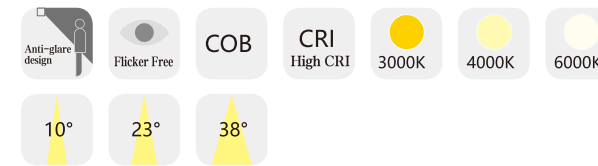

LD-14-711

Color rendering index: Ra ≥ 80
 Operating temperature: -20°C - +40°C
 Life span: 50000H
 Material: Aluminum
 Housing colour: White

DATA SHEET

Model no.	Power	Dimension	Cut out	Lumens
LD-14-71101	COB 3W	57*50*H90mm	45*40mm	180lm
LD-14-71102	COB 6W	98*50*H72mm	85*40mm	360lm
LD-14-71103	COB 9W	138*50*H90mm	125*40mm	540lm
LD-14-71104	COB 12W	178*50*H90mm	165*40mm	720lm
LD-14-71105	COB 15W	218*50*H90mm	200*40mm	900lm

LD-03-736

Color rendering index: Ra≥80
 Operating temperature: -20°C-+40°C
 Life span: 50000H
 Material: Aluminum
 Housing colour: White/Black

DATA SHEET

Model no.	Power	Dimension	Cut out	Lumens
LD-03-73601	COB 10W	Ø60*H56mm	Ø55mm	700lm

LD-03-731

Color rendering index: Ra≥80
 Operating temperature: -20°C-+40°C
 Life span: 50000H
 Material: Aluminum
 Housing colour: White

DATA SHEET

Model no.	Power	Dimension	Cut out	Lumens
LD-03-73101	COB 7W	Ø 65*H 72mm	Ø 60mm	560lm
LD-03-73102	COB 12W	Ø 82*H 95 mm	Ø 75mm	960lm
LD-03-73103	COB 18W	Ø106*H117 mm	Ø100mm	1140lm

LD-03-732

Color rendering index: Ra≥80
 Operating temperature: -20°C-+40°C
 Life span: 50000H
 Material: Aluminum
 Housing colour: White/Black

DATA SHEET

Model no.	Power	Dimension	Cut out	Lumens
LD-03-73201	COB 5W	Ø63*H 76 mm	Ø55mm	400lm
LD-03-73202	COB 10W	Ø67*H 85 mm	Ø60mm	800lm
LD-03-73203	COB 15W	Ø83*H108 mm	Ø75mm	1200lm