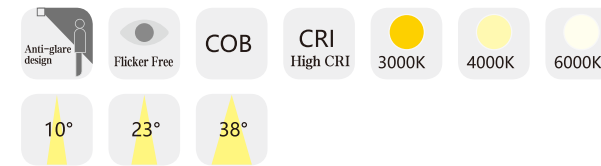

LD-10-740

Color rendering index: Ra≥80
 Operating temperature: -20°C-+40°C
 Life span: 50000H
 Material: Aluminum
 Housing colour: White/Black

DATA SHEET

Model no.	Power	Dimension	Cut out	Lumens
LD-10-74001	COB 8W	Ø 65*H96mm	Ø 55mm	400lm

LD-10-741

Color rendering index: Ra≥80
 Operating temperature: -20°C-+40°C
 Life span: 50000H
 Material: Aluminum
 Housing colour: White

DATA SHEET

Model no.	Power	Dimension	Cut out	Lumens
LD-10-74101	COB 8W	Ø 85*H58mm	Ø 75mm	400lm

LD-11-715

Color rendering index: Ra≥80
 Operating temperature: -20°C-+40°C
 Life span: 50000H
 Material: Aluminum
 Housing colour: White/Black

DATA SHEET

Model no.	Power	Dimension	Cut out	Lumens
LD-11-71501	COB 15W	Ø98*H98 mm	Ø20mm	1480lm