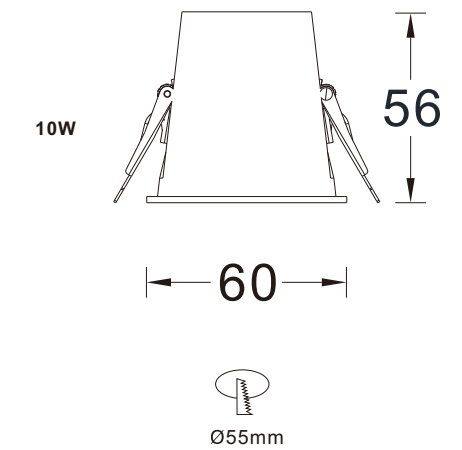

7W

15W

20W

LD-03-729

Color rendering index: Ra≥80
 Operating temperature: -20°C-+40°C
 Life span: 50000H
 Material: Aluminum
 Housing colour: White/Black

DATA SHEET

Model no.	Power	Dimension	Cut out	Lumens
LD-03-72901	COB 7W	Ø 77* 53mm	Ø 75mm	525lm
LD-03-72902	COB 15W	Ø101* 70mm	Ø 95mm	1170lm
LD-03-72903	COB 20W	Ø137*101mm	Ø130mm	1600lm

7W

15W

20W

LD-03-733

Color rendering index: Ra≥80
 Operating temperature: -20°C-+40°C
 Life span: 50000H
 Material: Aluminum
 Housing colour: White

DATA SHEET

Model no.	Power	Dimension	Cut out	Lumens
LD-03-73301	COB 10W	Ø 83*H 94mm	Ø 75mm	800lm
LD-03-73302	COB 15W	Ø102*H114 mm	Ø 95mm	1200lm

LD-03-736

Color rendering index: Ra≥80
 Operating temperature: -20°C-+40°C
 Life span: 50000H
 Material: Aluminum
 Housing colour: White/Black

DATA SHEET

Model no.	Power	Dimension	Cut out	Lumens
LD-03-73601	COB 10W	Ø60*H56mm	Ø55mm	700lm

LD-03-731

Color rendering index: Ra≥80
 Operating temperature: -20°C-+40°C
 Life span: 50000H
 Material: Aluminum
 Housing colour: White

DATA SHEET

Model no.	Power	Dimension	Cut out	Lumens
LD-03-73101	COB 7W	Ø 65*H 72mm	Ø 60mm	560lm
LD-03-73102	COB 12W	Ø 82*H 95 mm	Ø 75mm	960lm
LD-03-73103	COB 18W	Ø106*H117 mm	Ø100mm	1140lm