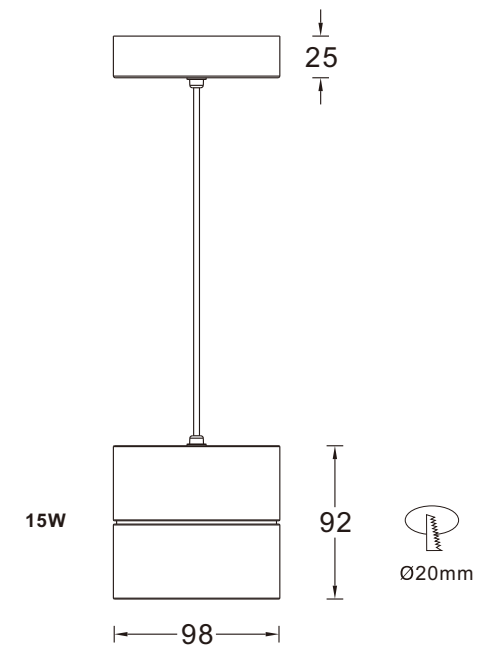

DATA SHEET

Model no.	Power	Dimension	Cut out	Lumens
LD-11-71501	COB 15W	Ø98*H98 mm	Ø20mm	1480lm