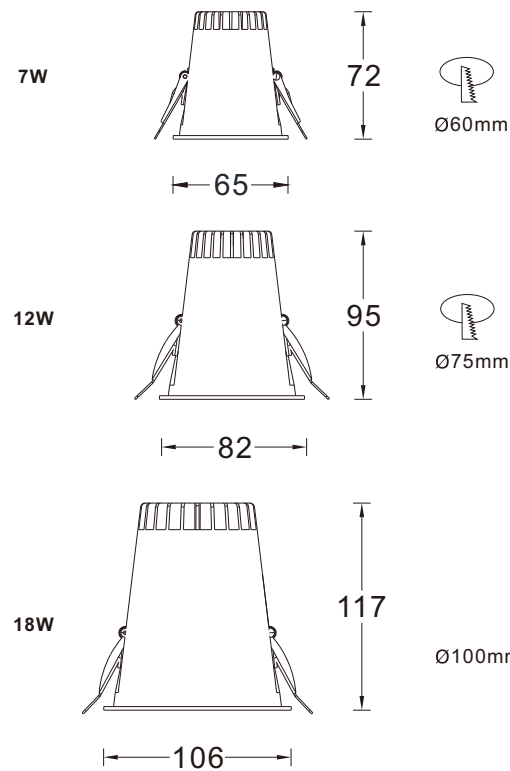

7W

15W

20W

LD-03-729

Color rendering index: Ra≥80
 Operating temperature: -20°C-+40°C
 Life span: 50000H
 Material: Aluminum
 Housing colour: White/Black

DATA SHEET

Model no.	Power	Dimension	Cut out	Lumens
LD-03-72901	COB 7W	Ø 77* 53mm	Ø 75mm	525lm
LD-03-72902	COB 15W	Ø101* 70mm	Ø 95mm	1170lm
LD-03-72903	COB 20W	Ø137*101mm	Ø130mm	1600lm

7W

15W

20W

LD-03-733

Color rendering index: Ra≥80
 Operating temperature: -20°C-+40°C
 Life span: 50000H
 Material: Aluminum
 Housing colour: White

DATA SHEET

Model no.	Power	Dimension	Cut out	Lumens
LD-03-73301	COB 10W	Ø 83*H 94mm	Ø 75mm	800lm
LD-03-73302	COB 15W	Ø102*H114 mm	Ø 95mm	1200lm

LD-03-736

Color rendering index: Ra≥80
 Operating temperature: -20°C-+40°C
 Life span: 50000H
 Material: Aluminum
 Housing colour: White/Black

DATA SHEET

Model no.	Power	Dimension	Cut out	Lumens
LD-03-73601	COB 10W	Ø60*H56mm	Ø55mm	700lm

LD-03-731

Color rendering index: Ra≥80
 Operating temperature: -20°C-+40°C
 Life span: 50000H
 Material: Aluminum
 Housing colour: White

DATA SHEET

Model no.	Power	Dimension	Cut out	Lumens
LD-03-73101	COB 7W	Ø 65*H 72mm	Ø 60mm	560lm
LD-03-73102	COB 12W	Ø 82*H 95 mm	Ø 75mm	960lm
LD-03-73103	COB 18W	Ø106*H117 mm	Ø100mm	1140lm