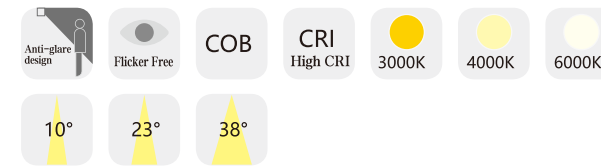

LD-03-737

Color rendering index: Ra≥80
 Operating temperature: -20°C-+40°C
 Life span: 50000H
 Material: Aluminum
 Housing colour: White/Black

DATA SHEET

Model no.	Power	Dimension	Cut out	Lumens
LD-03-73701	COB 7W	Ø 70*H61mm	Ø 60mm	490lm

LD-11-739

Color rendering index: Ra≥80
 Operating temperature: -20°C-+40°C
 Life span: 50000H
 Material: Aluminum
 Housing colour: White

DATA SHEET

Model no.	Power	Dimension	Cut out	Lumens
LD-11-73901	COB 8W	Ø 77*H102mm	Ø 20mm	400lm

LD-10-740

Color rendering index: Ra≥80
 Operating temperature: -20°C-+40°C
 Life span: 50000H
 Material: Aluminum
 Housing colour: White/Black

DATA SHEET

Model no.	Power	Dimension	Cut out	Lumens
LD-10-74001	COB 8W	Ø 65*H96mm	Ø 55mm	400lm