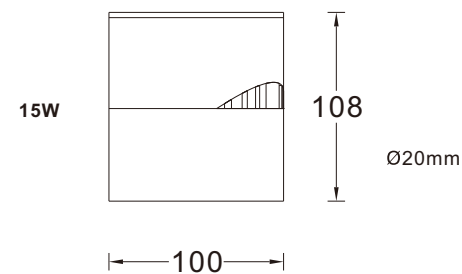

LD-12-719

Color rendering index: Ra≥80
 Operating temperature: -20°C-+40°C
 Life span: 50000H
 Material: Aluminum
 Housing colour: White/Black

DATA SHEET

Model no.	Power	Dimension	Cut out	Lumens
LD-12-71901	COB 10W	Ø 100*H100mm	Ø 20mm	851lm

Inner rings color :

LD-10-743

Color rendering index: Ra≥80
 Operating temperature: -20°C-+40°C
 Life span: 50000H
 Material: Aluminum
 Housing colour: White/Black

DATA SHEET

Model no.	Power	Dimension	Cut out	Lumens
LD-10-74301	COB 6W	Ø 52*H72 mm	Ø45mm	390lm
LD-10-74302	COB 8W	Ø 62*H78 mm	Ø55mm	544lm
LD-10-74303	COB 10W	Ø 73*H82 mm	Ø65mm	700lm
LD-10-74304	COB 15W	Ø 84*H86 mm	Ø75mm	1050lm

LD-11-744

Color rendering index: Ra≥80
 Operating temperature: -20°C-+40°C
 Life span: 50000H
 Material: Aluminum
 Housing colour: White

DATA SHEET

Model no.	Power	Dimension	Cut out	Lumens
LD-11-74401	COB 12W	Ø 74*H 97mm	Ø 20mm	960lm
LD-11-74402	COB 12W	Ø 74*H 97 mm	Ø 20mm	960lm
LD-11-74403	COB 18W	Ø100*H108 mm	Ø 20mm	1440lm
LD-11-74404	COB 18W	Ø100*H108 mm	Ø 20mm	1440lm