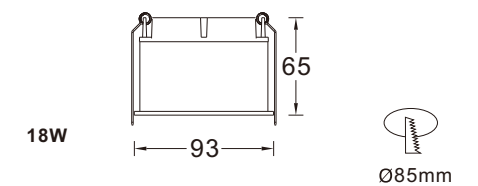

LD-14-711

Color rendering index: Ra ≥ 80
 Operating temperature: -20°C - +40°C
 Life span: 50000H
 Material: Aluminum
 Housing colour: White

DATA SHEET

Model no.	Power	Dimension	Cut out	Lumens
LD-14-71101	COB 3W	57*50*H90mm	45*40mm	180lm
LD-14-71102	COB 6W	98*50*H72mm	85*40mm	360lm
LD-14-71103	COB 9W	138*50*H90mm	125*40mm	540lm
LD-14-71104	COB 12W	178*50*H90mm	165*40mm	720lm
LD-14-71105	COB 15W	218*50*H90mm	200*40mm	900lm

LD-03-719

Color rendering index: Ra ≥ 80
 Operating temperature: -20°C - +40°C
 Life span: 50000H
 Material: Aluminum
 Housing colour: White/Black

DATA SHEET

Model no.	Power	Dimension	Cut out	Lumens
LD-03-71901	SMD 7W	Ø66*H46.5mm	Ø60mm	455lm
LD-03-71902	SMD 12W	Ø83*H57 mm	Ø75mm	780lm
LD-03-71903	SMD 18W	Ø93*H65 mm	Ø85mm	1170lm

LD-03-730

Color rendering index: Ra≥80
 Operating temperature: -20°C-+40°C
 Life span: 50000H
 Material: Aluminum
 Housing colour: White

DATA SHEET

Model no.	Power	Dimension	Cut out	Lumens
LD-03-73001	COB 7W	Ø 77*H 53mm	Ø 75mm	525lm
LD-03-73002	COB 15W	Ø101*H 70 mm	Ø 95mm	1170lm
LD-03-73003	COB 20W	Ø137*H101 mm	Ø130mm	1600lm

7W

15W

20W

LD-03-729

Color rendering index: Ra≥80
 Operating temperature: -20°C-+40°C
 Life span: 50000H
 Material: Aluminum
 Housing colour: White/Black

DATA SHEET

Model no.	Power	Dimension	Cut out	Lumens
LD-03-72901	COB 7W	Ø 77* 53mm	Ø 75mm	525lm
LD-03-72902	COB 15W	Ø101* 70mm	Ø 95mm	1170lm
LD-03-72903	COB 20W	Ø137*101mm	Ø130mm	1600lm