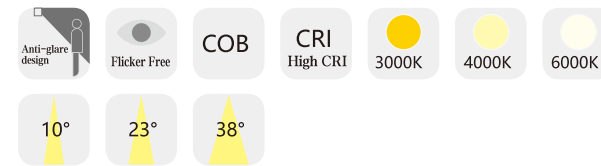

LD-03-731

Color rendering index: Ra≥80
 Operating temperature: -20°C-+40°C
 Life span: 50000H
 Material: Aluminum
 Housing colour: White

DATA SHEET

Model no.	Power	Dimension	Cut out	Lumens
LD-03-73101	COB 7W	Ø 65*H 72mm	Ø 60mm	560lm
LD-03-73102	COB 12W	Ø 82*H 95 mm	Ø 75mm	960lm
LD-03-73103	COB 18W	Ø106*H117 mm	Ø100mm	1140lm

LD-03-732

Color rendering index: Ra≥80
 Operating temperature: -20°C-+40°C
 Life span: 50000H
 Material: Aluminum
 Housing colour: White/Black

DATA SHEET

Model no.	Power	Dimension	Cut out	Lumens
LD-03-73201	COB 5W	Ø63*H 76 mm	Ø55mm	400lm
LD-03-73202	COB 10W	Ø67*H 85 mm	Ø60mm	800lm
LD-03-73203	COB 15W	Ø83*H108 mm	Ø75mm	1200lm

LD-10-738

Color rendering index: Ra≥80
 Operating temperature: -20°C-+40°C
 Life span: 50000H
 Material: Aluminum
 Housing colour: White

DATA SHEET

Model no.	Power	Dimension	Cut out	Lumens
LD-10-73801	COB 8W	85*85*H105mm	75*75mm	400lm

LD-03-737

Color rendering index: Ra≥80
 Operating temperature: -20°C-+40°C
 Life span: 50000H
 Material: Aluminum
 Housing colour: White/Black

DATA SHEET

Model no.	Power	Dimension	Cut out	Lumens
LD-03-73701	COB 7W	Ø 70*H61mm	Ø 60mm	490lm