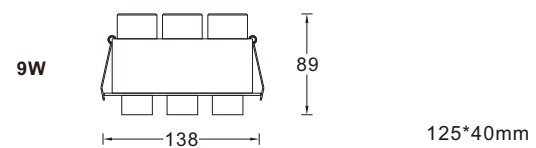

LD-14-711

Color rendering index: Ra ≥ 80
 Operating temperature: -20°C - +40°C
 Life span: 50000H
 Material: Aluminum
 Housing colour: White

DATA SHEET

Model no.	Power	Dimension	Cut out	Lumens
LD-14-71101	COB 3W	57*50*H90mm	45*40mm	180lm
LD-14-71102	COB 6W	98*50*H72mm	85*40mm	360lm
LD-14-71103	COB 9W	138*50*H90mm	125*40mm	540lm
LD-14-71104	COB 12W	178*50*H90mm	165*40mm	720lm
LD-14-71105	COB 15W	218*50*H90mm	200*40mm	900lm

LD-03-719

Color rendering index: Ra ≥ 80
 Operating temperature: -20°C - +40°C
 Life span: 50000H
 Material: Aluminum
 Housing colour: White/Black

DATA SHEET

Model no.	Power	Dimension	Cut out	Lumens
LD-03-71901	SMD 7W	Ø66*H46.5mm	Ø60mm	455lm
LD-03-71902	SMD 12W	Ø83*H57 mm	Ø75mm	780lm
LD-03-71903	SMD 18W	Ø93*H65 mm	Ø85mm	1170lm

LD-03-730

Color rendering index: Ra≥80
 Operating temperature: -20°C-+40°C
 Life span: 50000H
 Material: Aluminum
 Housing colour: White

DATA SHEET

Model no.	Power	Dimension	Cut out	Lumens
LD-03-73001	COB 7W	Ø 77*H 53mm	Ø 75mm	525lm
LD-03-73002	COB 15W	Ø101*H 70 mm	Ø 95mm	1170lm
LD-03-73003	COB 20W	Ø137*H101 mm	Ø130mm	1600lm

7W

15W

20W

LD-03-729

Color rendering index: Ra≥80
 Operating temperature: -20°C-+40°C
 Life span: 50000H
 Material: Aluminum
 Housing colour: White/Black

DATA SHEET

Model no.	Power	Dimension	Cut out	Lumens
LD-03-72901	COB 7W	Ø 77* 53mm	Ø 75mm	525lm
LD-03-72902	COB 15W	Ø101* 70mm	Ø 95mm	1170lm
LD-03-72903	COB 20W	Ø137*101mm	Ø130mm	1600lm