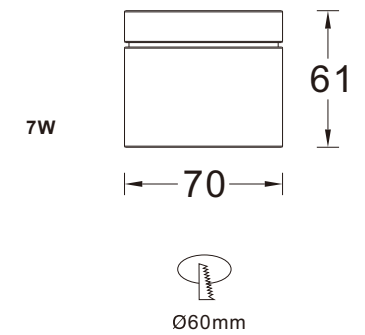

LD-03-732

Color rendering index: Ra≥80
 Operating temperature: -20°C-+40°C
 Life span: 50000H
 Material: Aluminum
 Housing colour: White/Black

DATA SHEET

Model no.	Power	Dimension	Cut out	Lumens
LD-03-73201	COB 5W	Ø63*H 76 mm	Ø55mm	400lm
LD-03-73202	COB 10W	Ø67*H 85 mm	Ø60mm	800lm
LD-03-73203	COB 15W	Ø83*H108 mm	Ø75mm	1200lm

LD-10-738

Color rendering index: Ra≥80
 Operating temperature: -20°C-+40°C
 Life span: 50000H
 Material: Aluminum
 Housing colour: White

DATA SHEET

Model no.	Power	Dimension	Cut out	Lumens
LD-10-73801	COB 8W	85*85*H105mm	75*75mm	400lm

LD-03-737

Color rendering index: Ra≥80
 Operating temperature: -20°C-+40°C
 Life span: 50000H
 Material: Aluminum
 Housing colour: White/Black

DATA SHEET

Model no.	Power	Dimension	Cut out	Lumens
LD-03-73701	COB 7W	Ø 70*H61mm	Ø 60mm	490lm

LD-11-739

Color rendering index: Ra≥80
 Operating temperature: -20°C-+40°C
 Life span: 50000H
 Material: Aluminum
 Housing colour: White

DATA SHEET

Model no.	Power	Dimension	Cut out	Lumens
LD-11-73901	COB 8W	Ø 77*H102mm	Ø 20mm	400lm