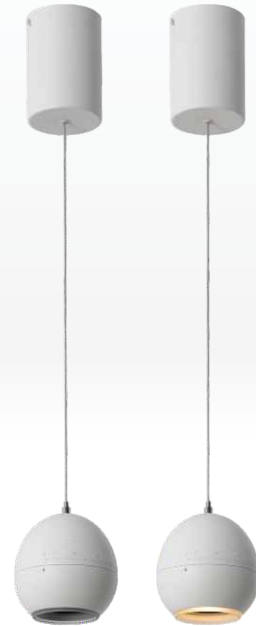

LD-12-719

Color rendering index: Ra≥80
Operating temperature: -20°C-+40°C
Life span: 50000H
Material: Aluminum
Housing colour: White/Black

DATA SHEET

Model no.	Power	Dimension	Cut out	Lumens
LD-12-71901	COB 10W	Ø 100*H100mm	Ø 20mm	851lm

Inner rings color :

LD-10-743

Color rendering index: Ra≥80
Operating temperature: -20°C-+40°C
Life span: 50000H
Material: Aluminum
Housing colour: White/Black

DATA SHEET

Model no.	Power	Dimension	Cut out	Lumens
LD-10-74301	COB 6W	Ø 52*H72 mm	Ø45mm	390lm
LD-10-74302	COB 8W	Ø 62*H78 mm	Ø55mm	544lm
LD-10-74303	COB 10W	Ø 73*H82 mm	Ø65mm	700lm
LD-10-74304	COB 15W	Ø 84*H86 mm	Ø75mm	1050lm