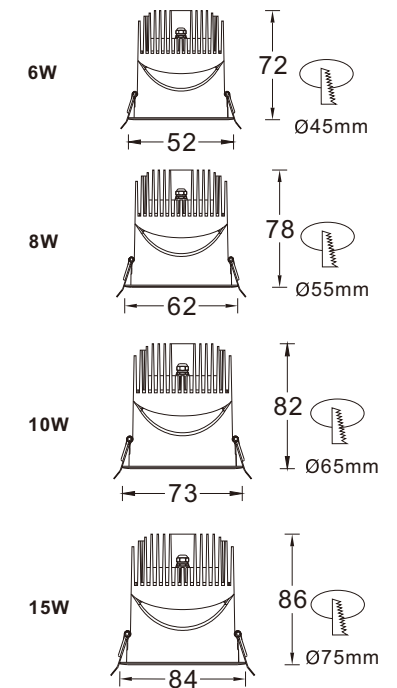

LD-12-719

Color rendering index: Ra≥80
 Operating temperature: -20°C-+40°C
 Life span: 50000H
 Material: Aluminum
 Housing colour: White/Black

DATA SHEET

Model no.	Power	Dimension	Cut out	Lumens
LD-12-71901	COB 10W	Ø 100*H100mm	Ø 20mm	851lm

Inner rings color :

LD-10-743

Color rendering index: Ra≥80
 Operating temperature: -20°C-+40°C
 Life span: 50000H
 Material: Aluminum
 Housing colour: White/Black

DATA SHEET

Model no.	Power	Dimension	Cut out	Lumens
LD-10-74301	COB 6W	Ø 52*H72 mm	Ø45mm	390lm
LD-10-74302	COB 8W	Ø 62*H78 mm	Ø55mm	544lm
LD-10-74303	COB 10W	Ø 73*H82 mm	Ø65mm	700lm
LD-10-74304	COB 15W	Ø 84*H86 mm	Ø75mm	1050lm

LD-11-744

Color rendering index: Ra≥80
 Operating temperature: -20°C-+40°C
 Life span: 50000H
 Material: Aluminum
 Housing colour: White

DATA SHEET

Model no.	Power	Dimension	Cut out	Lumens
LD-11-74401	COB 12W	Ø 74*H 97mm	Ø 20mm	960lm
LD-11-74402	COB 12W	Ø 74*H 97 mm	Ø 20mm	960lm
LD-11-74403	COB 18W	Ø100*H108 mm	Ø 20mm	1440lm
LD-11-74404	COB 18W	Ø100*H108 mm	Ø 20mm	1440lm

LD-11-745

Color rendering index: Ra≥80
 Operating temperature: -20°C-+40°C
 Life span: 50000H
 Material: Aluminum
 Housing colour: White/Black

DATA SHEET

Model no.	Power	Dimension	Cut out	Lumens
LD-11-74501	COB 5W	75* 75*H 79mm	Ø20mm	350lm
LD-11-74502	COB 10W	100*100*H 93mm	Ø20mm	700lm
LD-11-74503	COB 10W	150* 75*H 79mm	Ø20mm	700lm
LD-11-74504	COB 20W	200*100*H100mm	Ø20mm	1400lm