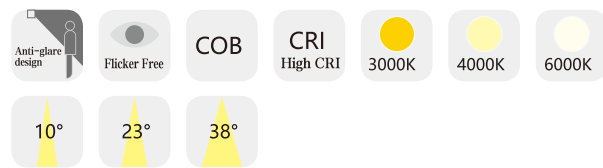

LD-14-711

Color rendering index: Ra ≥ 80
 Operating temperature: -20°C - +40°C
 Life span: 50000H
 Material: Aluminum
 Housing colour: White

DATA SHEET

Model no.	Power	Dimension	Cut out	Lumens
LD-14-71101	COB 3W	57*50*H90mm	45*40mm	180lm
LD-14-71102	COB 6W	98*50*H72mm	85*40mm	360lm
LD-14-71103	COB 9W	138*50*H90mm	125*40mm	540lm
LD-14-71104	COB 12W	178*50*H90mm	165*40mm	720lm
LD-14-71105	COB 15W	218*50*H90mm	200*40mm	900lm

LD-03-719

Color rendering index: Ra ≥ 80
 Operating temperature: -20°C - +40°C
 Life span: 50000H
 Material: Aluminum
 Housing colour: White/Black

DATA SHEET

Model no.	Power	Dimension	Cut out	Lumens
LD-03-71901	SMD 7W	Ø66*H46.5mm	Ø60mm	455lm
LD-03-71902	SMD 12W	Ø83*H57 mm	Ø75mm	780lm
LD-03-71903	SMD 18W	Ø93*H65 mm	Ø85mm	1170lm

LD-03-730

Color rendering index: Ra≥80
 Operating temperature: -20°C-+40°C
 Life span: 50000H
 Material: Aluminum
 Housing colour: White

DATA SHEET

Model no.	Power	Dimension	Cut out	Lumens
LD-03-73001	COB 7W	Ø 77*H 53mm	Ø 75mm	525lm
LD-03-73002	COB 15W	Ø101*H 70 mm	Ø 95mm	1170lm
LD-03-73003	COB 20W	Ø137*H101 mm	Ø130mm	1600lm

7W

15W

20W

LD-03-729

Color rendering index: Ra≥80
 Operating temperature: -20°C-+40°C
 Life span: 50000H
 Material: Aluminum
 Housing colour: White/Black

DATA SHEET

Model no.	Power	Dimension	Cut out	Lumens
LD-03-72901	COB 7W	Ø 77* 53mm	Ø 75mm	525lm
LD-03-72902	COB 15W	Ø101* 70mm	Ø 95mm	1170lm
LD-03-72903	COB 20W	Ø137*101mm	Ø130mm	1600lm