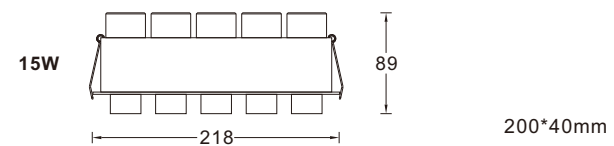

LD-14-711

Color rendering index: Ra ≥ 80
 Operating temperature: -20°C - +40°C
 Life span: 50000H
 Material: Aluminum
 Housing colour: White

DATA SHEET

Model no.	Power	Dimension	Cut out	Lumens
LD-14-71101	COB 3W	57*50*H90mm	45*40mm	180lm
LD-14-71102	COB 6W	98*50*H72mm	85*40mm	360lm
LD-14-71103	COB 9W	138*50*H90mm	125*40mm	540lm
LD-14-71104	COB 12W	178*50*H90mm	165*40mm	720lm
LD-14-71105	COB 15W	218*50*H90mm	200*40mm	900lm

LD-03-719

Color rendering index: Ra ≥ 80
 Operating temperature: -20°C - +40°C
 Life span: 50000H
 Material: Aluminum
 Housing colour: White/Black

DATA SHEET

Model no.	Power	Dimension	Cut out	Lumens
LD-03-71901	SMD 7W	Ø66*H46.5mm	Ø60mm	455lm
LD-03-71902	SMD 12W	Ø83*H57 mm	Ø75mm	780lm
LD-03-71903	SMD 18W	Ø93*H65 mm	Ø85mm	1170lm

LD-03-730

Color rendering index: Ra≥80
 Operating temperature: -20°C-+40°C
 Life span: 50000H
 Material: Aluminum
 Housing colour: White

DATA SHEET

Model no.	Power	Dimension	Cut out	Lumens
LD-03-73001	COB 7W	Ø 77*H 53mm	Ø 75mm	525lm
LD-03-73002	COB 15W	Ø101*H 70 mm	Ø 95mm	1170lm
LD-03-73003	COB 20W	Ø137*H101 mm	Ø130mm	1600lm

7W

15W

20W

LD-03-729

Color rendering index: Ra≥80
 Operating temperature: -20°C-+40°C
 Life span: 50000H
 Material: Aluminum
 Housing colour: White/Black

DATA SHEET

Model no.	Power	Dimension	Cut out	Lumens
LD-03-72901	COB 7W	Ø 77* 53mm	Ø 75mm	525lm
LD-03-72902	COB 15W	Ø101* 70mm	Ø 95mm	1170lm
LD-03-72903	COB 20W	Ø137*101mm	Ø130mm	1600lm