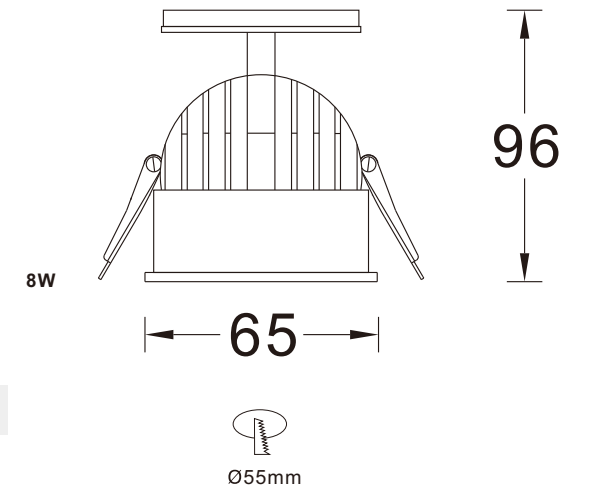

LD-03-737

Color rendering index: Ra≥80
 Operating temperature: -20°C-+40°C
 Life span: 50000H
 Material: Aluminum
 Housing colour: White/Black

DATA SHEET

Model no.	Power	Dimension	Cut out	Lumens
LD-03-73701	COB 7W	Ø 70*H61mm	Ø 60mm	490lm

LD-11-739

Color rendering index: Ra≥80
 Operating temperature: -20°C-+40°C
 Life span: 50000H
 Material: Aluminum
 Housing colour: White

DATA SHEET

Model no.	Power	Dimension	Cut out	Lumens
LD-11-73901	COB 8W	Ø 77*H102mm	Ø 20mm	400lm

LD-10-740

Color rendering index: Ra≥80
 Operating temperature: -20°C-+40°C
 Life span: 50000H
 Material: Aluminum
 Housing colour: White/Black

DATA SHEET

Model no.	Power	Dimension	Cut out	Lumens
LD-10-74001	COB 8W	Ø 65*H96mm	Ø 55mm	400lm

LD-10-741

Color rendering index: Ra≥80
 Operating temperature: -20°C-+40°C
 Life span: 50000H
 Material: Aluminum
 Housing colour: White

DATA SHEET

Model no.	Power	Dimension	Cut out	Lumens
LD-10-74101	COB 8W	Ø 85*H58mm	Ø 75mm	400lm