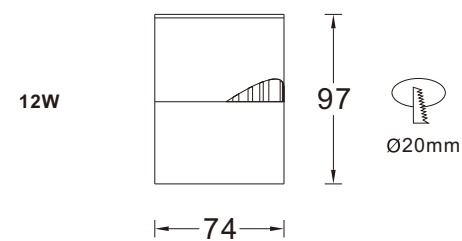

LD-11-715

Color rendering index: Ra≥80
 Operating temperature: -20°C-+40°C
 Life span: 50000H
 Material: Aluminum
 Housing colour: White/Black

DATA SHEET

Model no.	Power	Dimension	Cut out	Lumens
LD-11-71501	COB 15W	Ø98*H98 mm	Ø20mm	1480lm

LD-12-719

Color rendering index: Ra≥80
 Operating temperature: -20°C-+40°C
 Life span: 50000H
 Material: Aluminum
 Housing colour: White/Black

DATA SHEET

Model no.	Power	Dimension	Cut out	Lumens
LD-12-71901	COB 10W	Ø 100*H100mm	Ø 20mm	851lm

Inner rings color :

LD-10-743

Color rendering index: Ra≥80
 Operating temperature: -20°C-+40°C
 Life span: 50000H
 Material: Aluminum
 Housing colour: White/Black

DATA SHEET

Model no.	Power	Dimension	Cut out	Lumens
LD-10-74301	COB 6W	Ø 52*H72 mm	Ø45mm	390lm
LD-10-74302	COB 8W	Ø 62*H78 mm	Ø55mm	544lm
LD-10-74303	COB 10W	Ø 73*H82 mm	Ø65mm	700lm
LD-10-74304	COB 15W	Ø 84*H86 mm	Ø75mm	1050lm

LD-11-744

Color rendering index: Ra≥80
 Operating temperature: -20°C-+40°C
 Life span: 50000H
 Material: Aluminum
 Housing colour: White

DATA SHEET

Model no.	Power	Dimension	Cut out	Lumens
LD-11-74401	COB 12W	Ø 74*H 97mm	Ø 20mm	960lm
LD-11-74402	COB 12W	Ø 74*H 97 mm	Ø 20mm	960lm
LD-11-74403	COB 18W	Ø100*H108 mm	Ø 20mm	1440lm
LD-11-74404	COB 18W	Ø100*H108 mm	Ø 20mm	1440lm