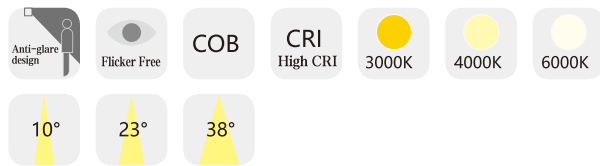

Color rendering index: Ra≥80
Operating temperature: -20°C-+40°C
Life span: 50000H
Material: Aluminum
Housing colour: White