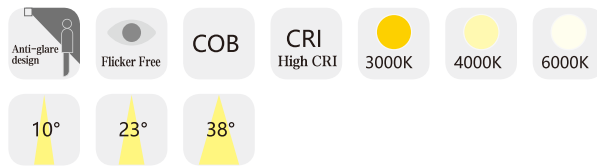

LD-14-711

Color rendering index: Ra ≥ 80
 Operating temperature: -20°C - +40°C
 Life span: 50000H
 Material: Aluminum
 Housing colour: White

DATA SHEET

Model no.	Power	Dimension	Cut out	Lumens
LD-14-71101	COB 3W	57*50*H90mm	45*40mm	180lm
LD-14-71102	COB 6W	98*50*H72mm	85*40mm	360lm
LD-14-71103	COB 9W	138*50*H90mm	125*40mm	540lm
LD-14-71104	COB 12W	178*50*H90mm	165*40mm	720lm
LD-14-71105	COB 15W	218*50*H90mm	200*40mm	900lm

7W

15W

20W

LD-03-733

Color rendering index: Ra≥80
 Operating temperature: -20°C-+40°C
 Life span: 50000H
 Material: Aluminum
 Housing colour: White

DATA SHEET

Model no.	Power	Dimension	Cut out	Lumens
LD-03-73301	COB 10W	Ø 83*H 94mm	Ø 75mm	800lm
LD-03-73302	COB 15W	Ø102*H114 mm	Ø 95mm	1200lm

LD-03-736

Color rendering index: Ra≥80
 Operating temperature: -20°C-+40°C
 Life span: 50000H
 Material: Aluminum
 Housing colour: White/Black

DATA SHEET

Model no.	Power	Dimension	Cut out	Lumens
LD-03-73601	COB 10W	Ø60*H56mm	Ø55mm	700lm

LD-03-731

Color rendering index: Ra≥80
 Operating temperature: -20°C-+40°C
 Life span: 50000H
 Material: Aluminum
 Housing colour: White

DATA SHEET

Model no.	Power	Dimension	Cut out	Lumens
LD-03-73101	COB 7W	Ø 65*H 72mm	Ø 60mm	560lm
LD-03-73102	COB 12W	Ø 82*H 95 mm	Ø 75mm	960lm
LD-03-73103	COB 18W	Ø106*H117 mm	Ø100mm	1140lm