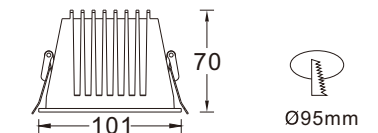

LD-14-711

Color rendering index: Ra ≥ 80
 Operating temperature: -20°C - +40°C
 Life span: 50000H
 Material: Aluminum
 Housing colour: White

DATA SHEET

Model no.	Power	Dimension	Cut out	Lumens
LD-14-71101	COB 3W	57*50*H90mm	45*40mm	180lm
LD-14-71102	COB 6W	98*50*H72mm	85*40mm	360lm
LD-14-71103	COB 9W	138*50*H90mm	125*40mm	540lm
LD-14-71104	COB 12W	178*50*H90mm	165*40mm	720lm
LD-14-71105	COB 15W	218*50*H90mm	200*40mm	900lm

LD-03-730

Color rendering index: Ra≥80
 Operating temperature: -20°C-+40°C
 Life span: 50000H
 Material: Aluminum
 Housing colour: White

DATA SHEET

Model no.	Power	Dimension	Cut out	Lumens
LD-03-73001	COB 7W	Ø 77*H 53mm	Ø 75mm	525lm
LD-03-73002	COB 15W	Ø101*H 70 mm	Ø 95mm	1170lm
LD-03-73003	COB 20W	Ø137*H101 mm	Ø130mm	1600lm

7W

15W

20W

LD-03-729

Color rendering index: Ra≥80
 Operating temperature: -20°C-+40°C
 Life span: 50000H
 Material: Aluminum
 Housing colour: White/Black

DATA SHEET

Model no.	Power	Dimension	Cut out	Lumens
LD-03-72901	COB 7W	Ø 77* 53mm	Ø 75mm	525lm
LD-03-72902	COB 15W	Ø101* 70mm	Ø 95mm	1170lm
LD-03-72903	COB 20W	Ø137*101mm	Ø130mm	1600lm

7W

15W

20W

LD-03-733

Color rendering index: Ra≥80
 Operating temperature: -20°C-+40°C
 Life span: 50000H
 Material: Aluminum
 Housing colour: White

DATA SHEET

Model no.	Power	Dimension	Cut out	Lumens
LD-03-73301	COB 10W	Ø 83*H 94mm	Ø 75mm	800lm
LD-03-73302	COB 15W	Ø102*H114 mm	Ø 95mm	1200lm