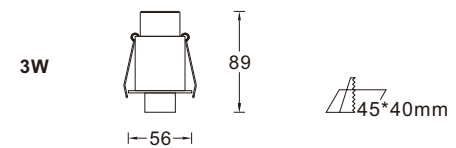

LD-14-711

Color rendering index: Ra ≥ 80
 Operating temperature: -20°C - +40°C
 Life span: 50000H
 Material: Aluminum
 Housing colour: White

DATA SHEET

Model no.	Power	Dimension	Cut out	Lumens
LD-14-71101	COB 3W	57*50*H90mm	45*40mm	180lm
LD-14-71102	COB 6W	98*50*H72mm	85*40mm	360lm
LD-14-71103	COB 9W	138*50*H90mm	125*40mm	540lm
LD-14-71104	COB 12W	178*50*H90mm	165*40mm	720lm
LD-14-71105	COB 15W	218*50*H90mm	200*40mm	900lm

LD-03-719

Color rendering index: Ra ≥ 80
 Operating temperature: -20°C - +40°C
 Life span: 50000H
 Material: Aluminum
 Housing colour: White/Black

DATA SHEET

Model no.	Power	Dimension	Cut out	Lumens
LD-03-71901	SMD 7W	Ø66*H46.5mm	Ø60mm	455lm
LD-03-71902	SMD 12W	Ø83*H57 mm	Ø75mm	780lm
LD-03-71903	SMD 18W	Ø93*H65 mm	Ø85mm	1170lm

LD-03-730

Color rendering index: Ra≥80
 Operating temperature: -20°C-+40°C
 Life span: 50000H
 Material: Aluminum
 Housing colour: White

DATA SHEET

Model no.	Power	Dimension	Cut out	Lumens
LD-03-73001	COB 7W	Ø 77*H 53mm	Ø 75mm	525lm
LD-03-73002	COB 15W	Ø101*H 70 mm	Ø 95mm	1170lm
LD-03-73003	COB 20W	Ø137*H101 mm	Ø130mm	1600lm